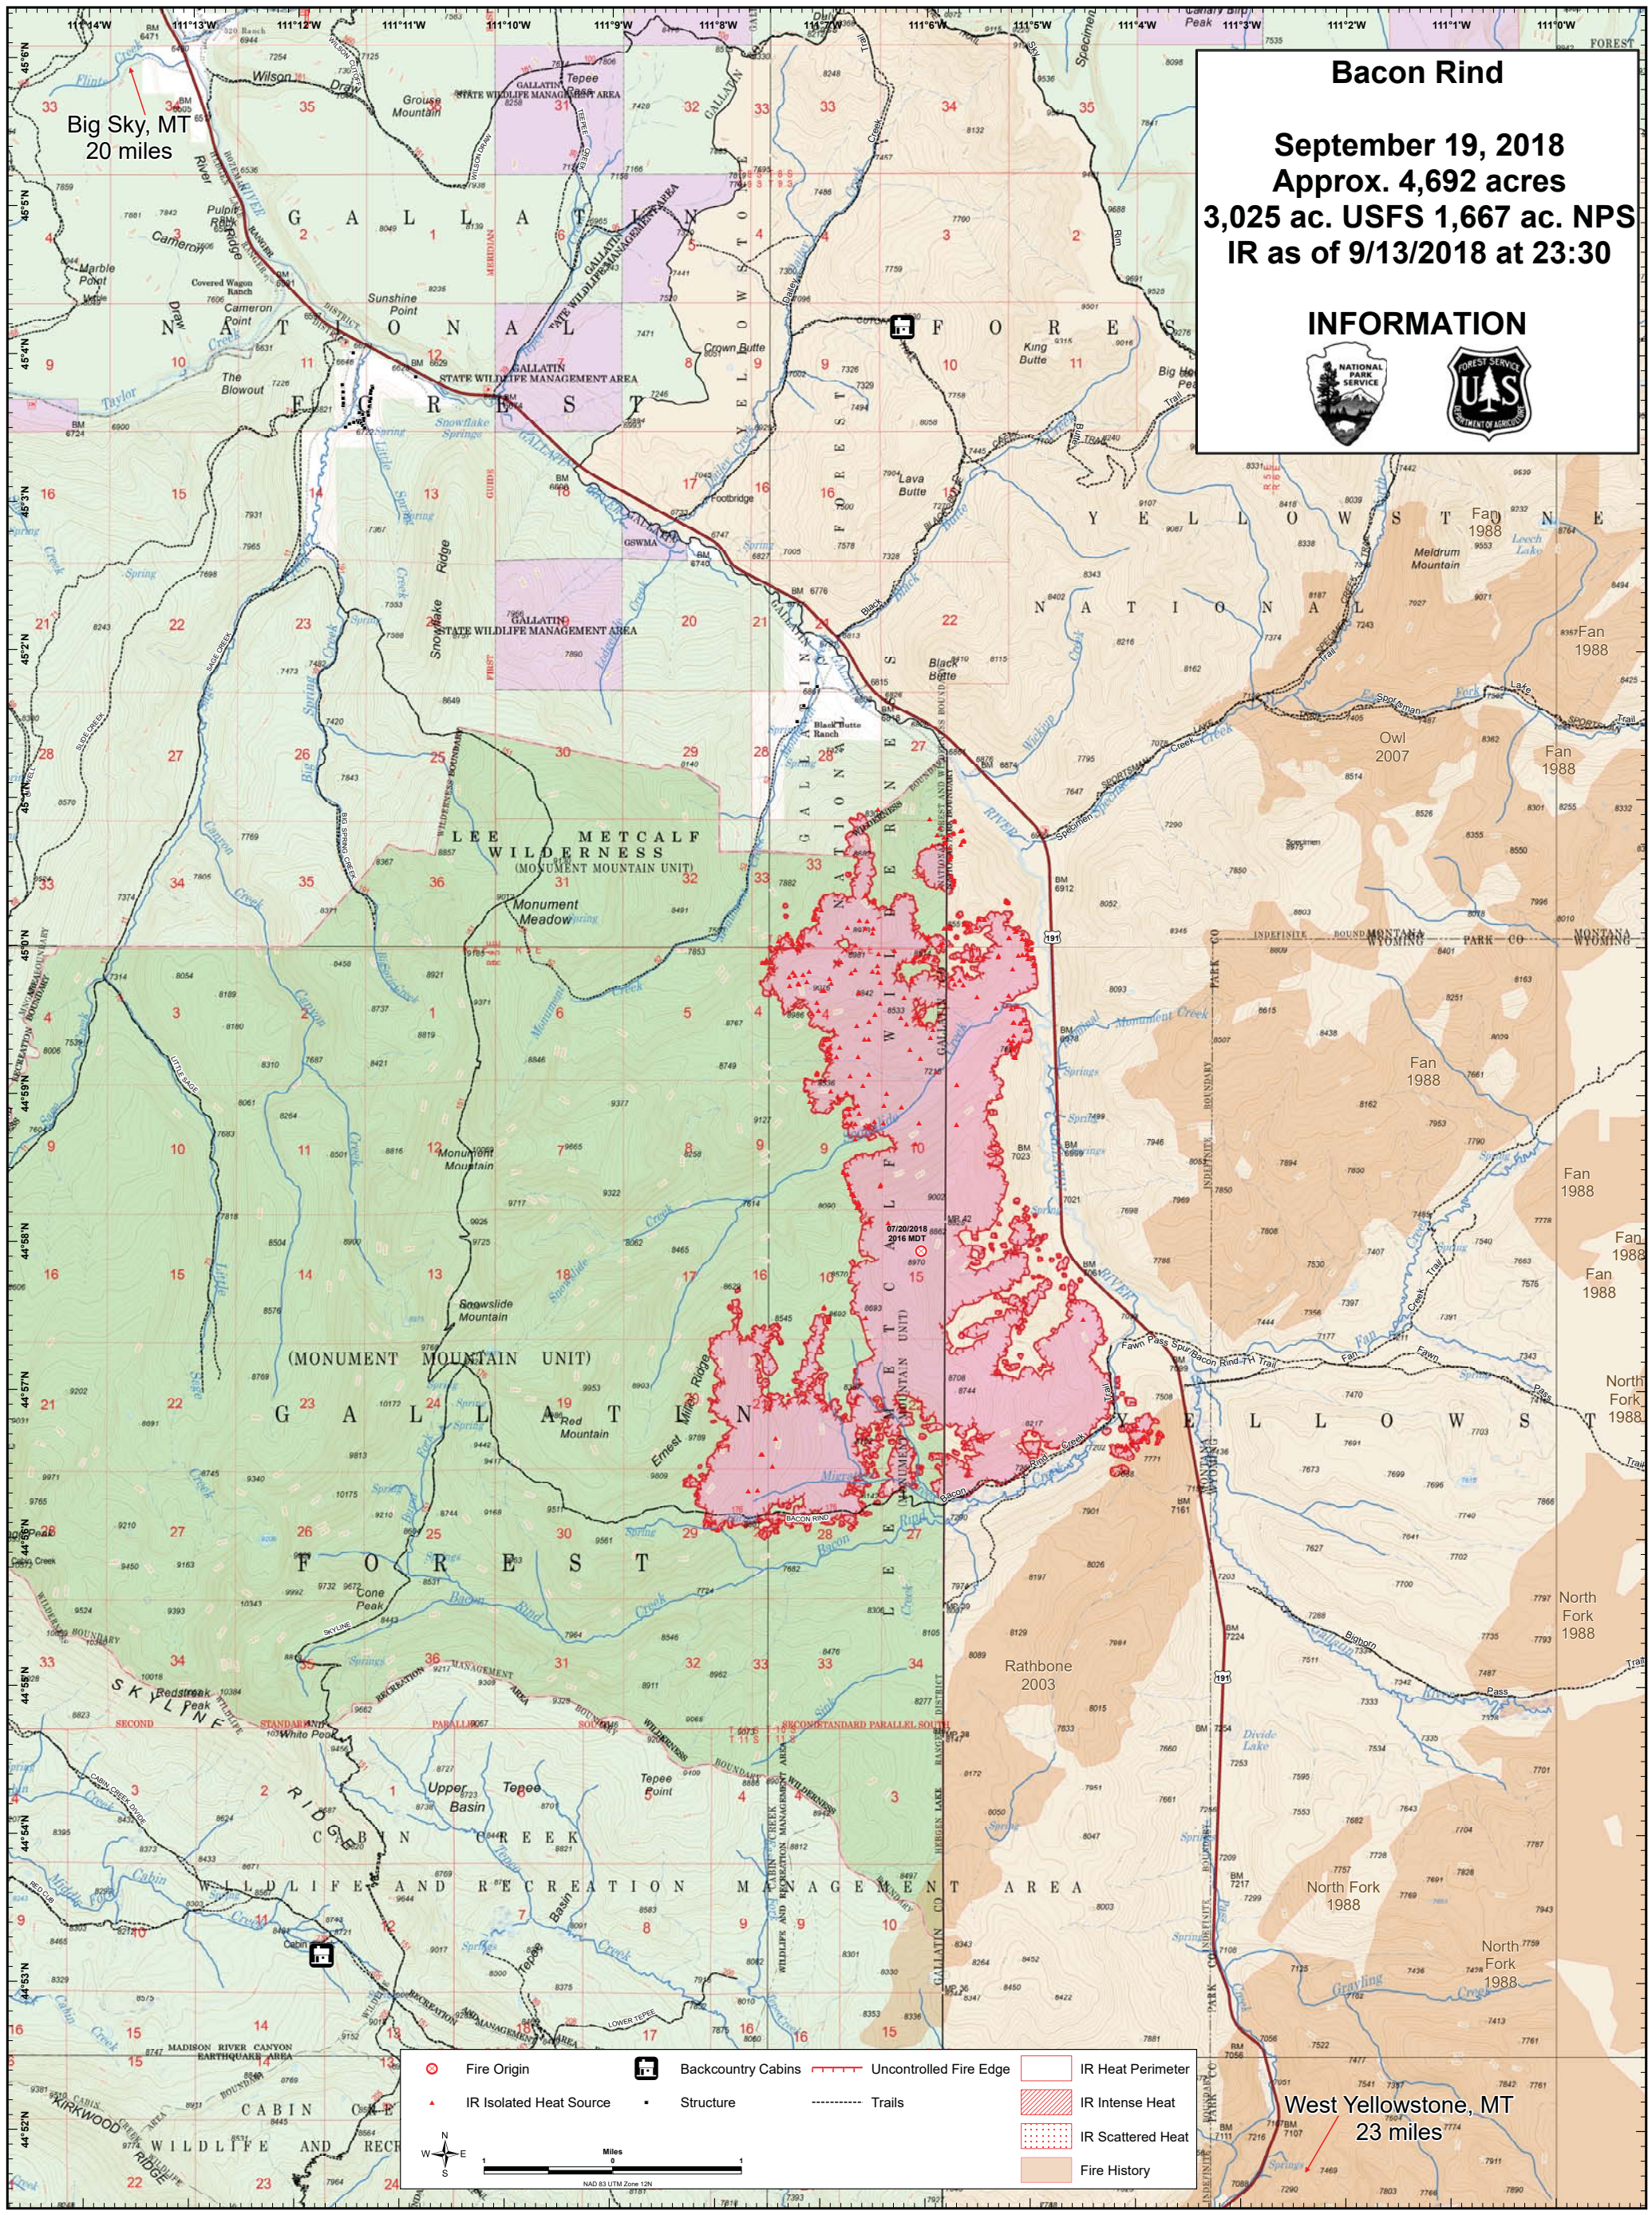

Bacon Rind

September 19, 2018
Approx. 4,692 acres
3,025 ac. USFS 1,667 ac. NPS
IR as of 9/13/2018 at 23:30

INFORMATION

Big Sky, MT
20 miles

West Yellowstone, MT
23 miles

Fire Origin	Backcountry Cabins	Uncontrolled Fire Edge	IR Heat Perimeter
IR Isolated Heat Source	Structure	Trails	IR Intense Heat
			IR Scattered Heat
			Fire History