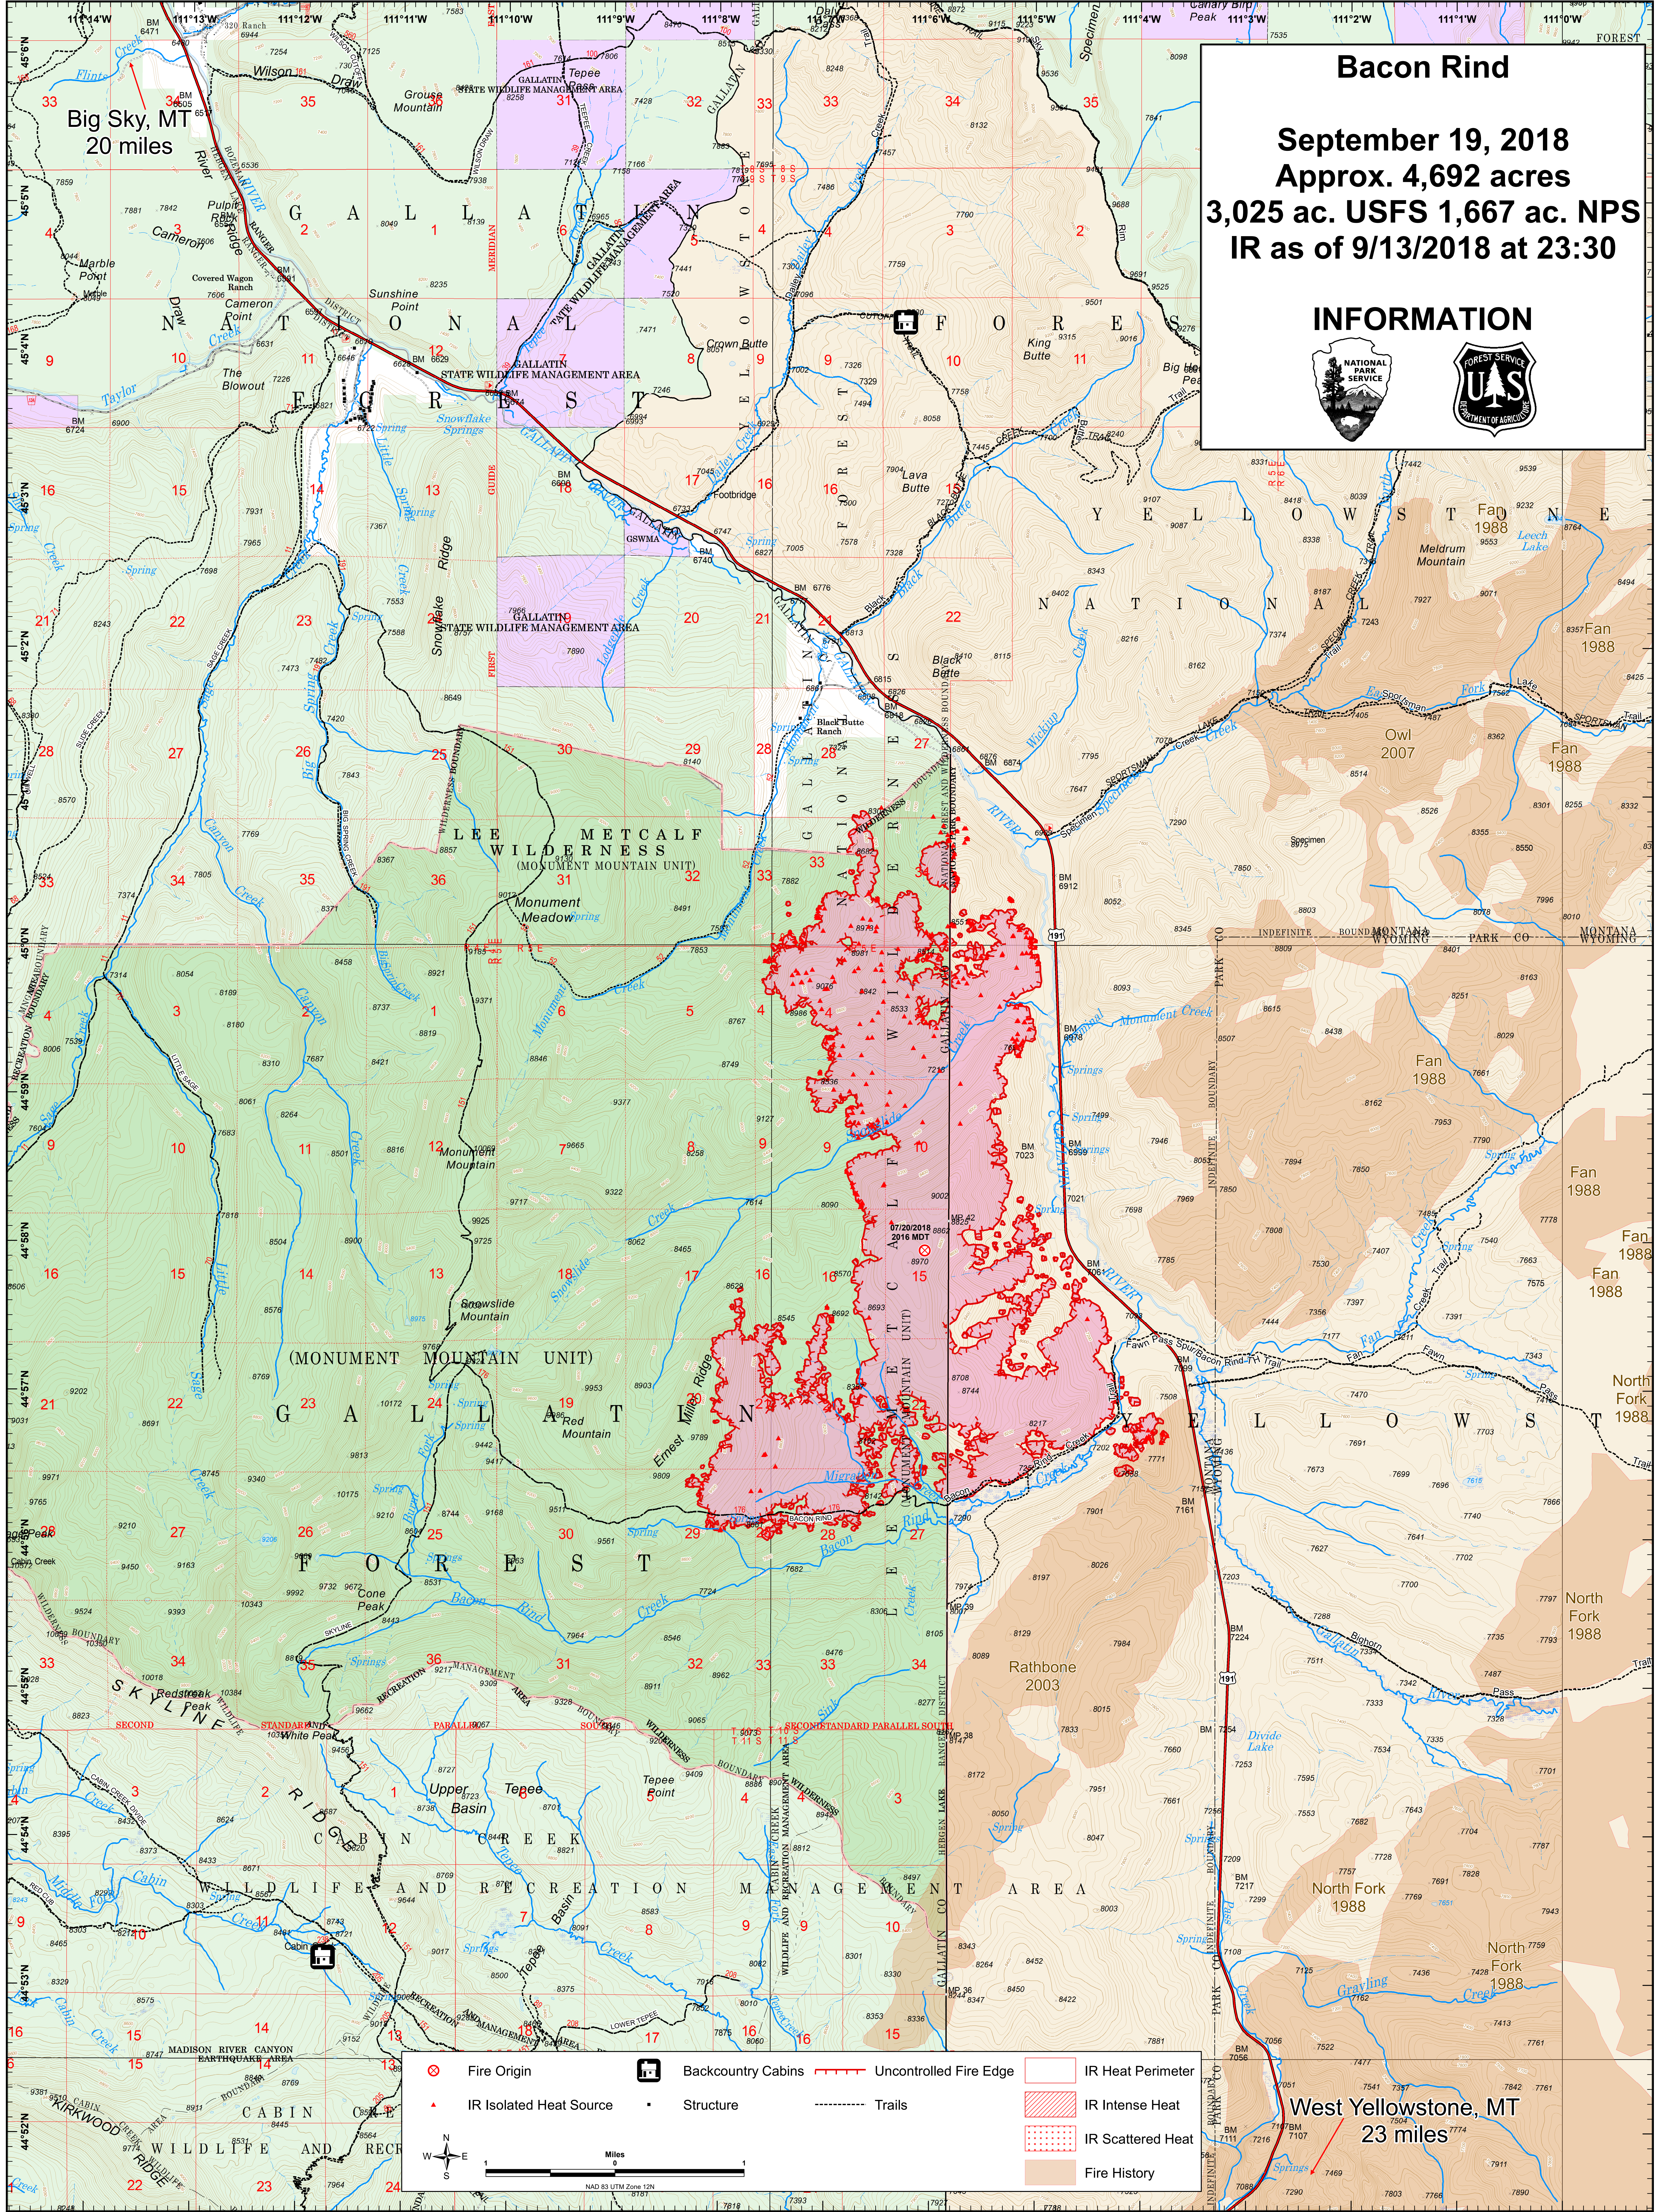

Bacon Rind

September 19, 2018
Approx. 4,692 acres
3,025 ac. USFS 1,667 ac. NPS
IR as of 9/13/2018 at 23:30

INFORMATION

Big Sky, MT
20 miles

West Yellowstone, MT
23 miles

Fire Origin	Backcountry Cabins	Uncontrolled Fire Edge	IR Heat Perimeter
IR Isolated Heat Source	Structure	Trails	IR Intense Heat
			IR Scattered Heat
			Fire History