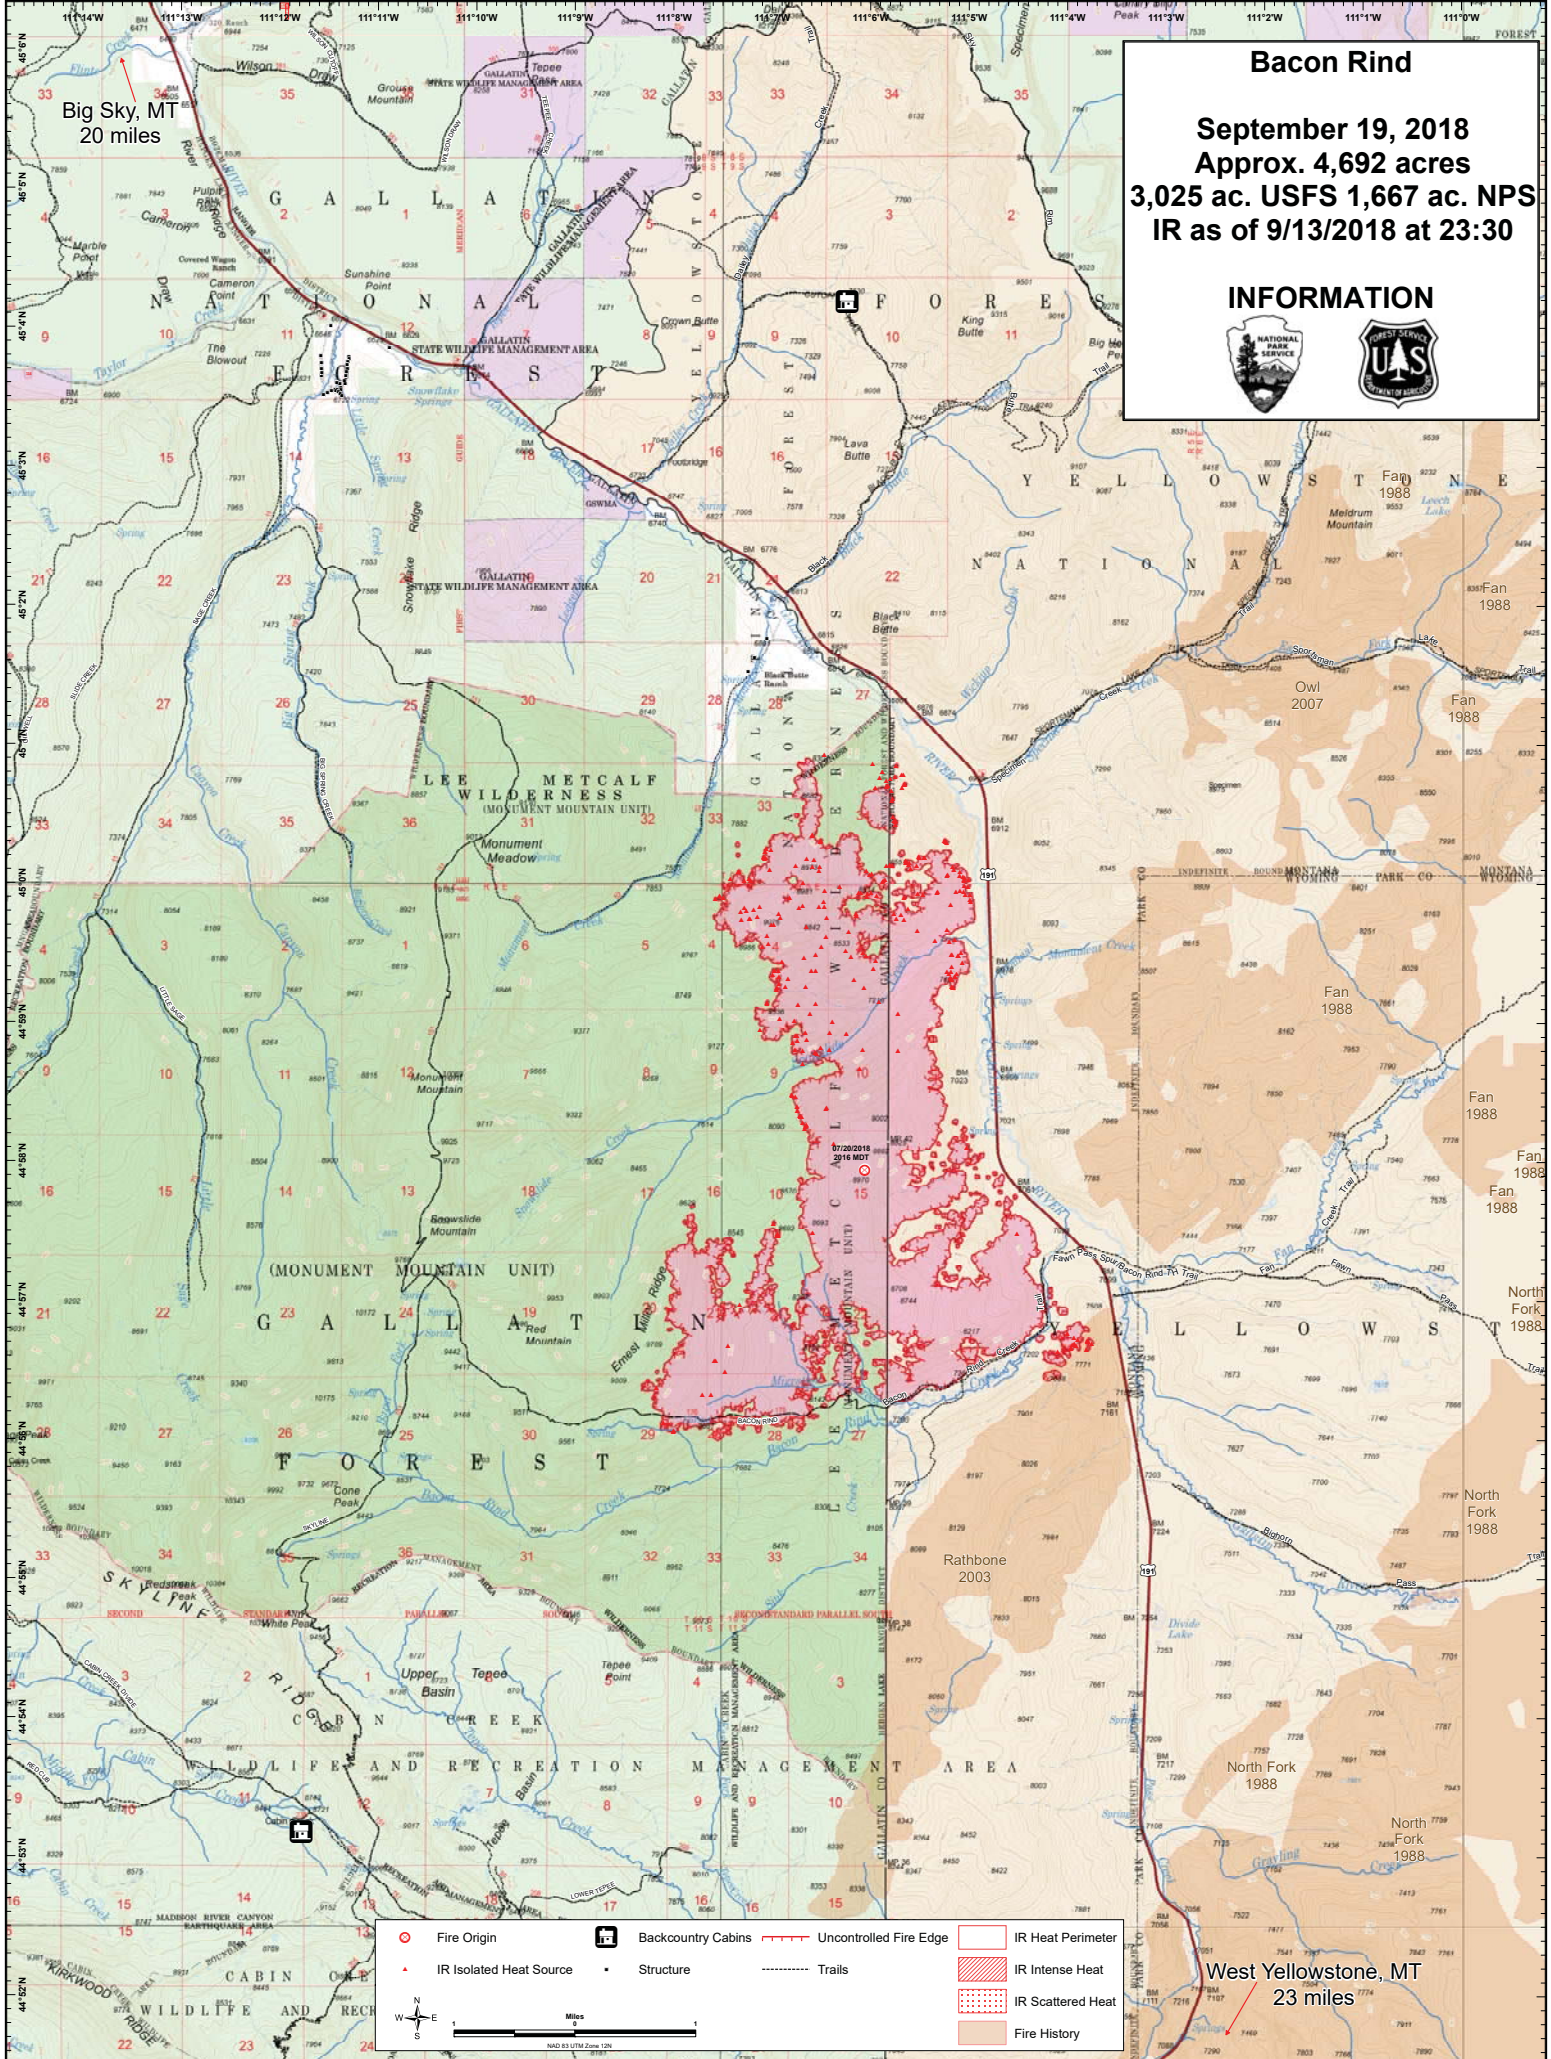

Bacon Rind

September 19, 2018
Approx. 4,692 acres
3,025 ac. USFS 1,667 ac. NPS
IR as of 9/13/2018 at 23:30

INFORMATION

Big Sky, MT
20 miles

West Yellowstone, MT
23 miles

Fire Origin	Backcountry Cabins	Uncontrolled Fire Edge	IR Heat Perimeter
IR Isolated Heat Source	Structure	Trails	IR Intense Heat
			IR Scattered Heat
			Fire History