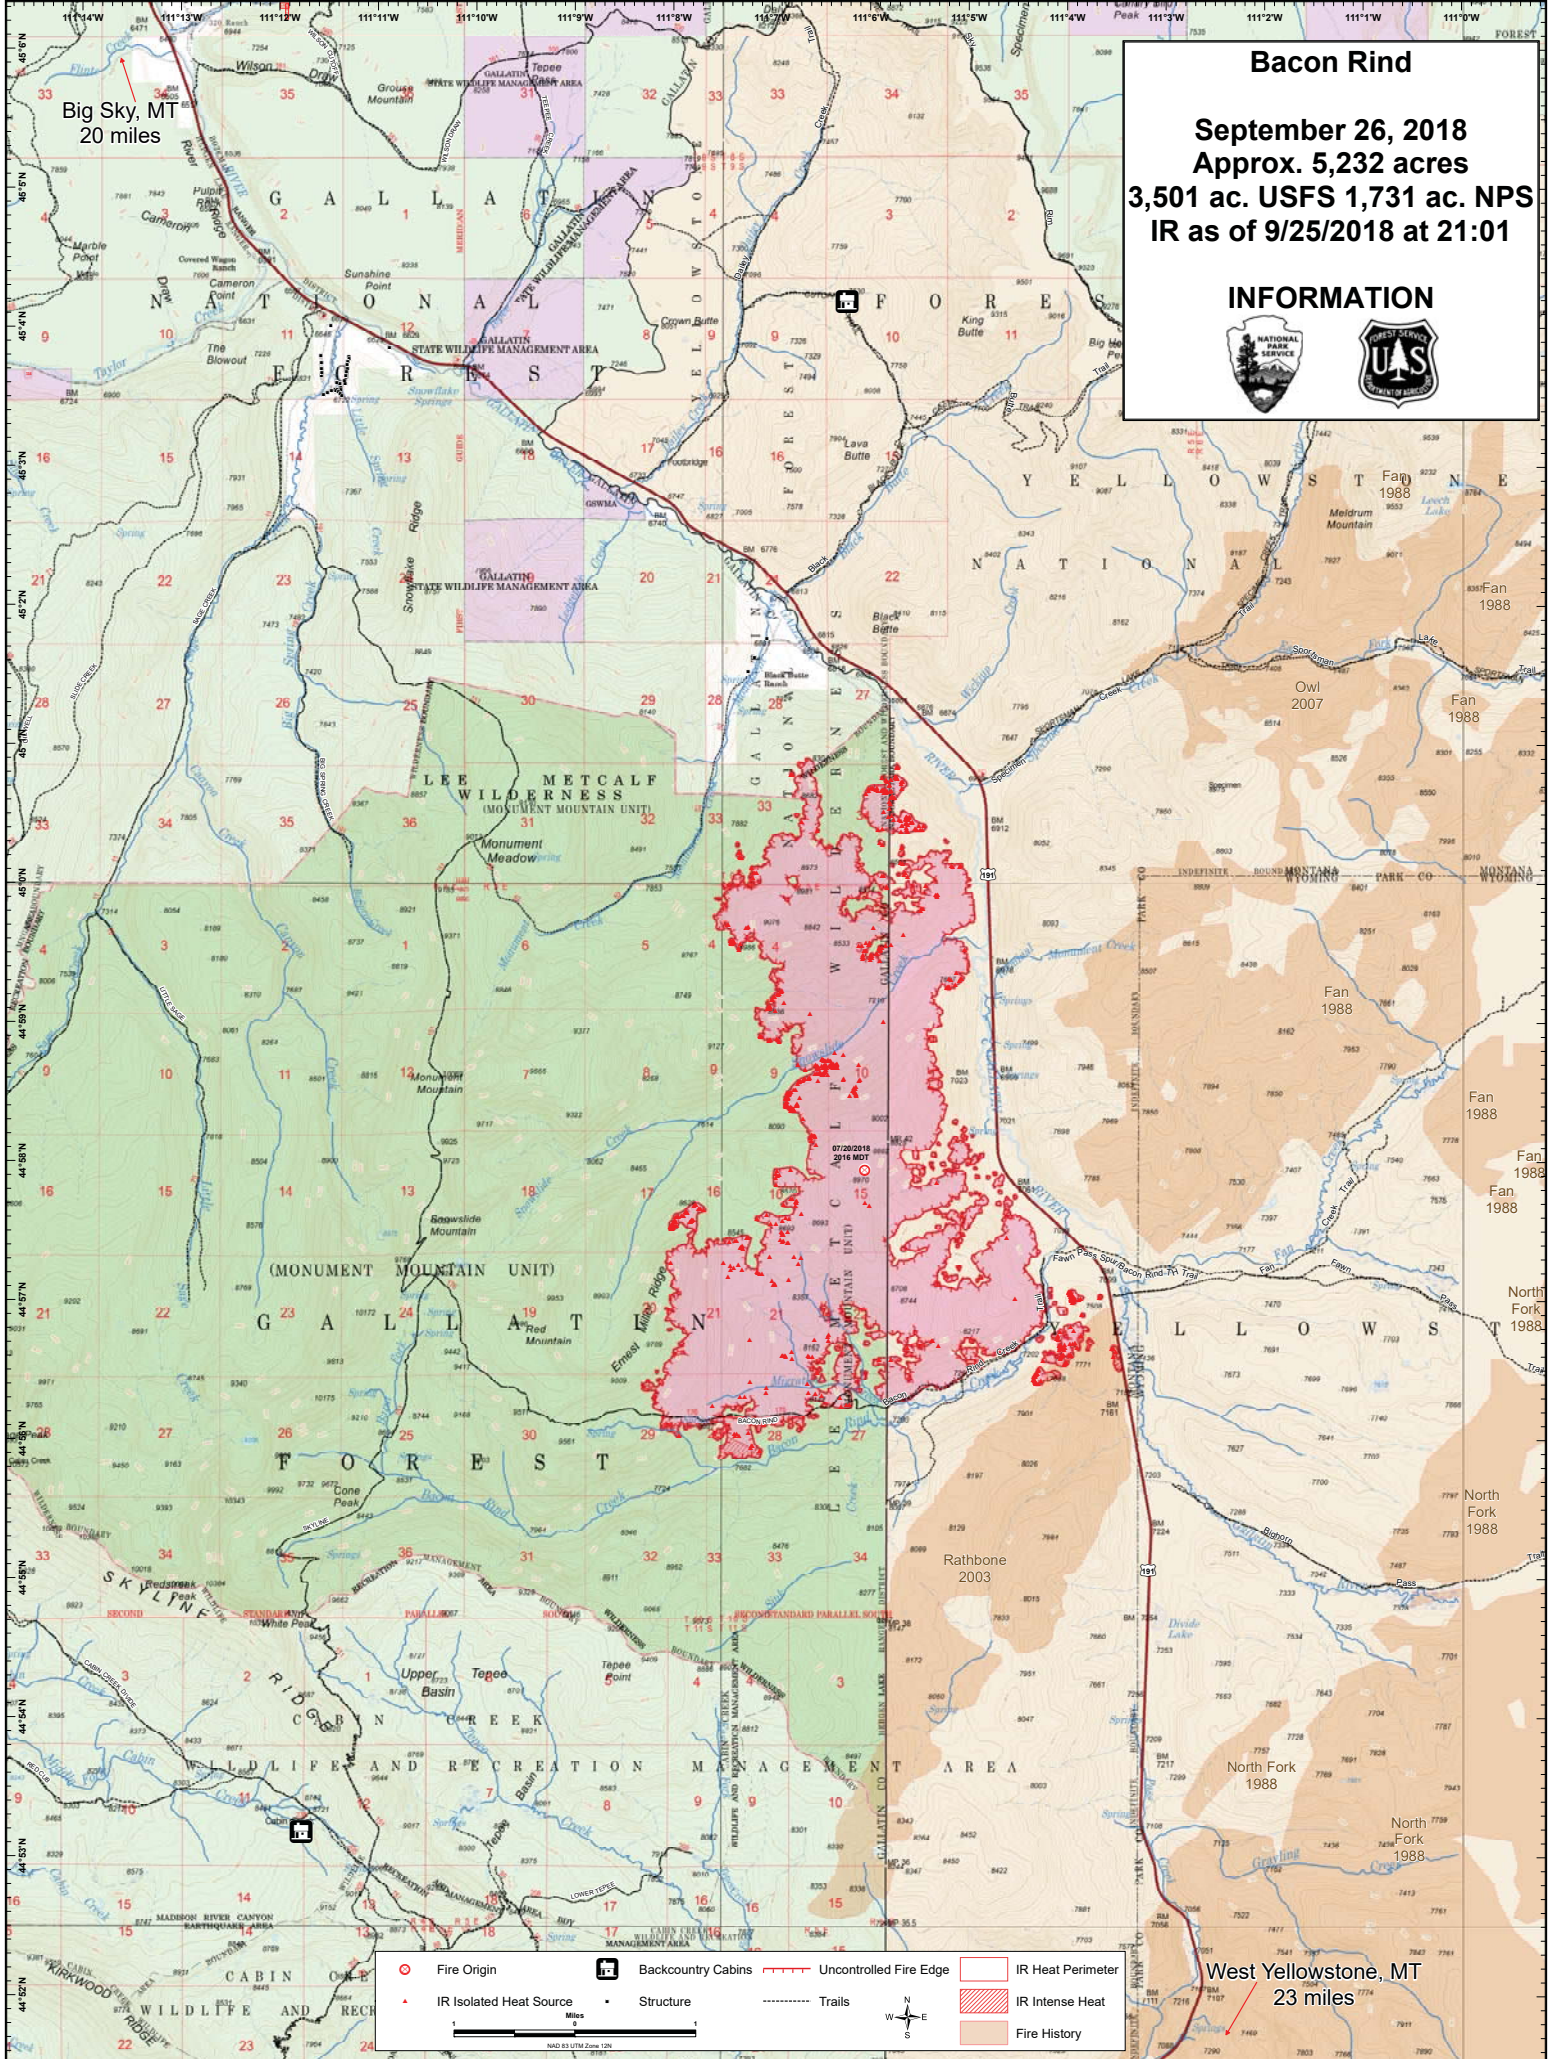

# Bacon Rind

September 26, 2018  
Approx. 5,232 acres  
3,501 ac. USFS 1,731 ac. NPS  
IR as of 9/25/2018 at 21:01

## INFORMATION

Big Sky, MT  
20 miles

West Yellowstone, MT  
23 miles

Fire Origin	Backcountry Cabins	Uncontrolled Fire Edge	IR Heat Perimeter
IR Isolated Heat Source	Structure	Trails	IR Intense Heat
Miles		N S	Fire History