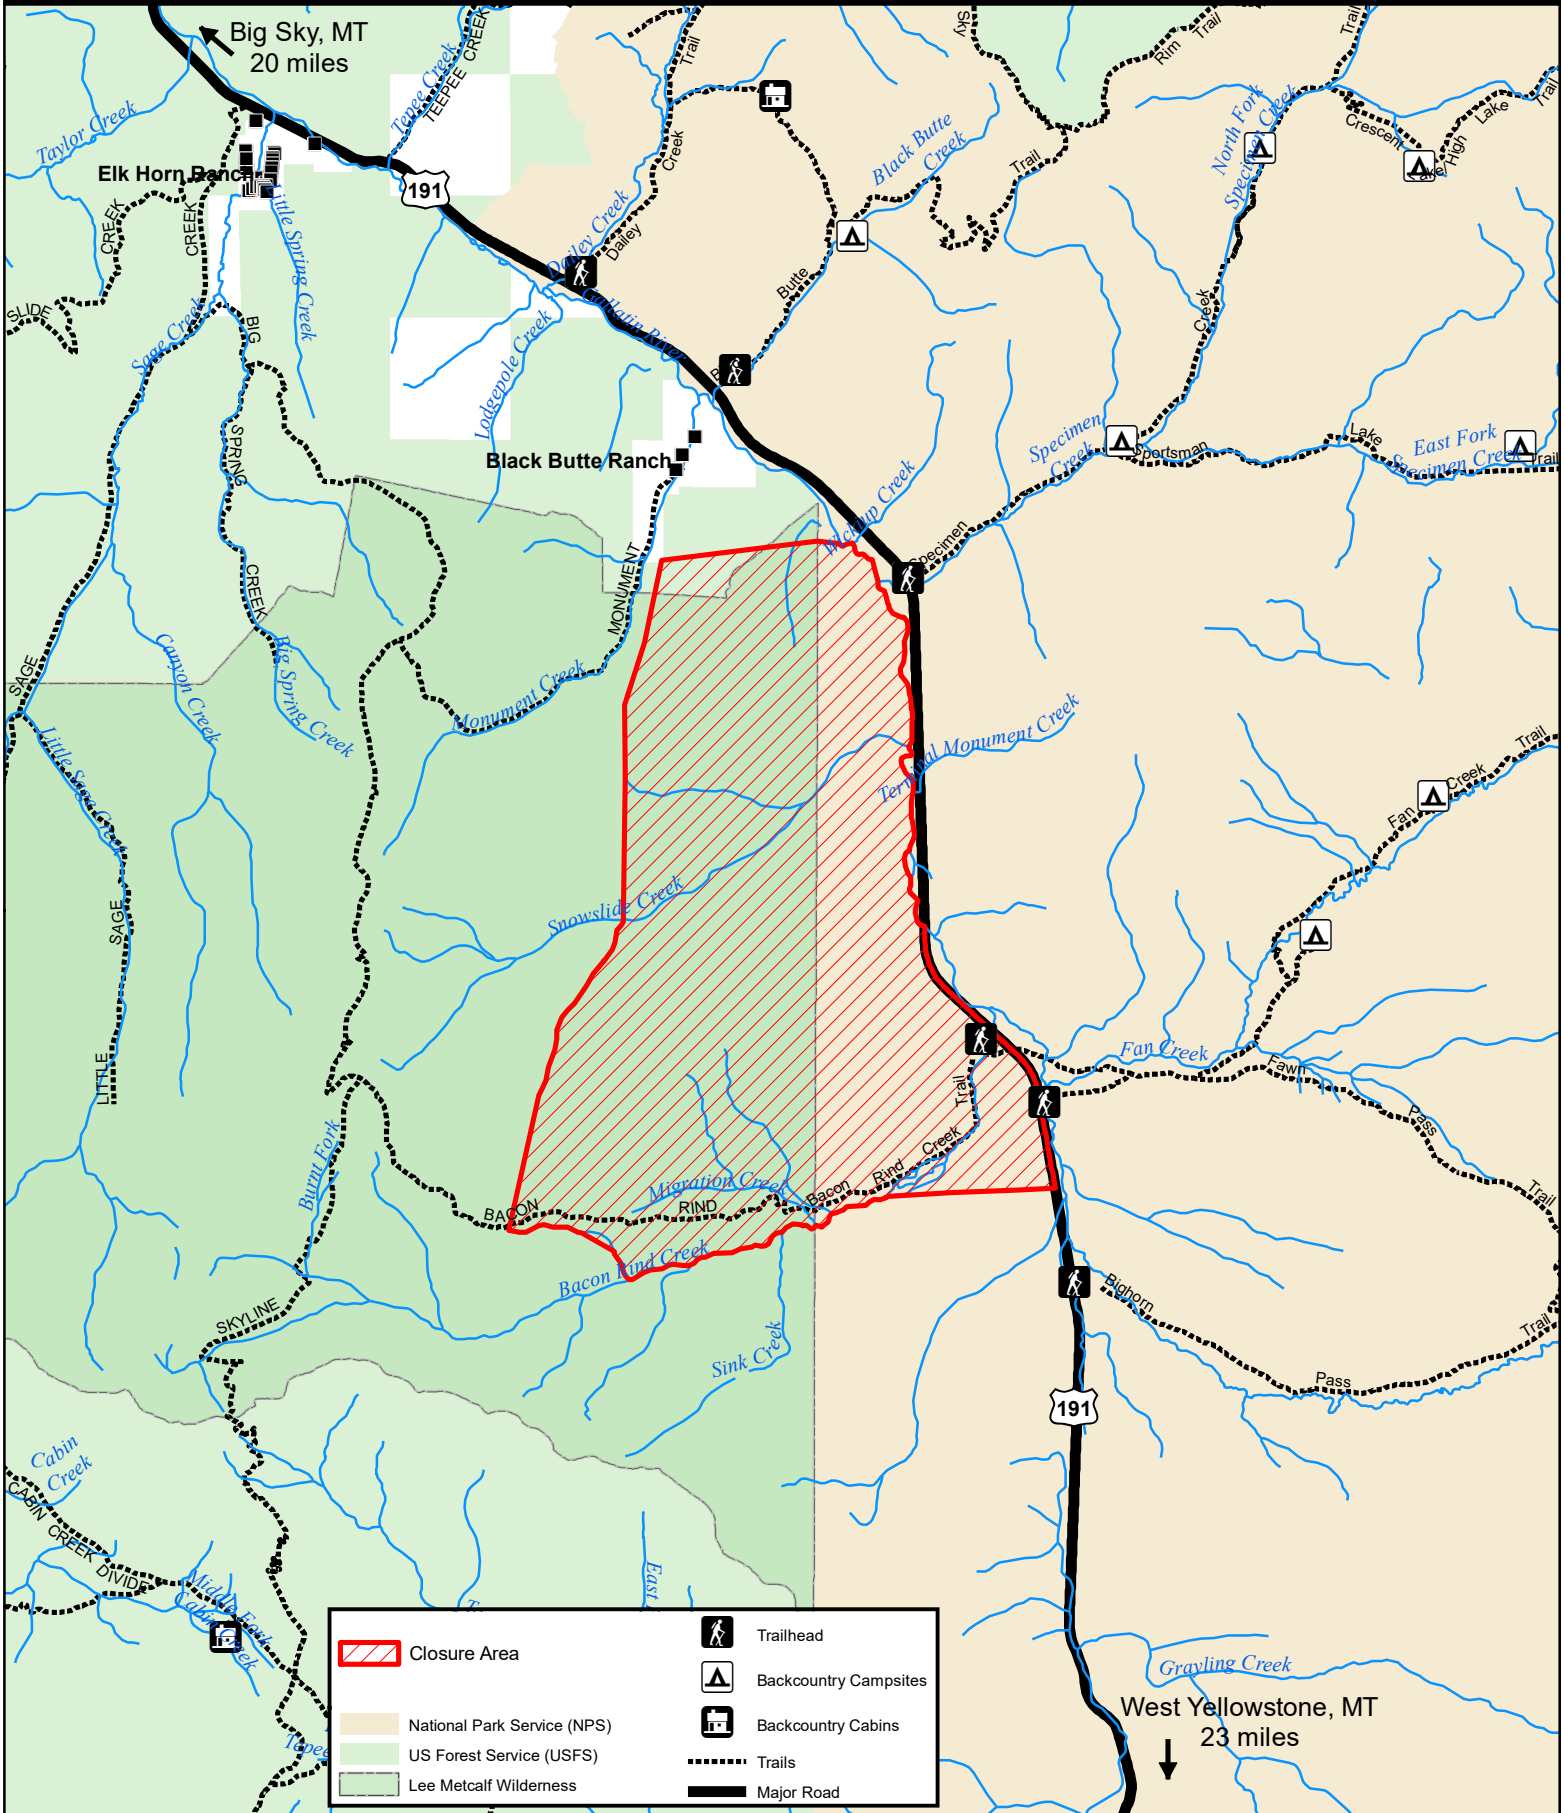

Closure Area for Bacon Rind

Big Sky, MT
20 miles

West Yellowstone, MT
23 miles

	Closure Area		Trailhead
	National Park Service (NPS)		Backcountry Campsites
	US Forest Service (USFS)		Backcountry Cabins
	Lee Metcalf Wilderness		Trails
			Major Road

Closure Order Effective 10/02/2018 Until Rescinded
US Highway 191 is Open