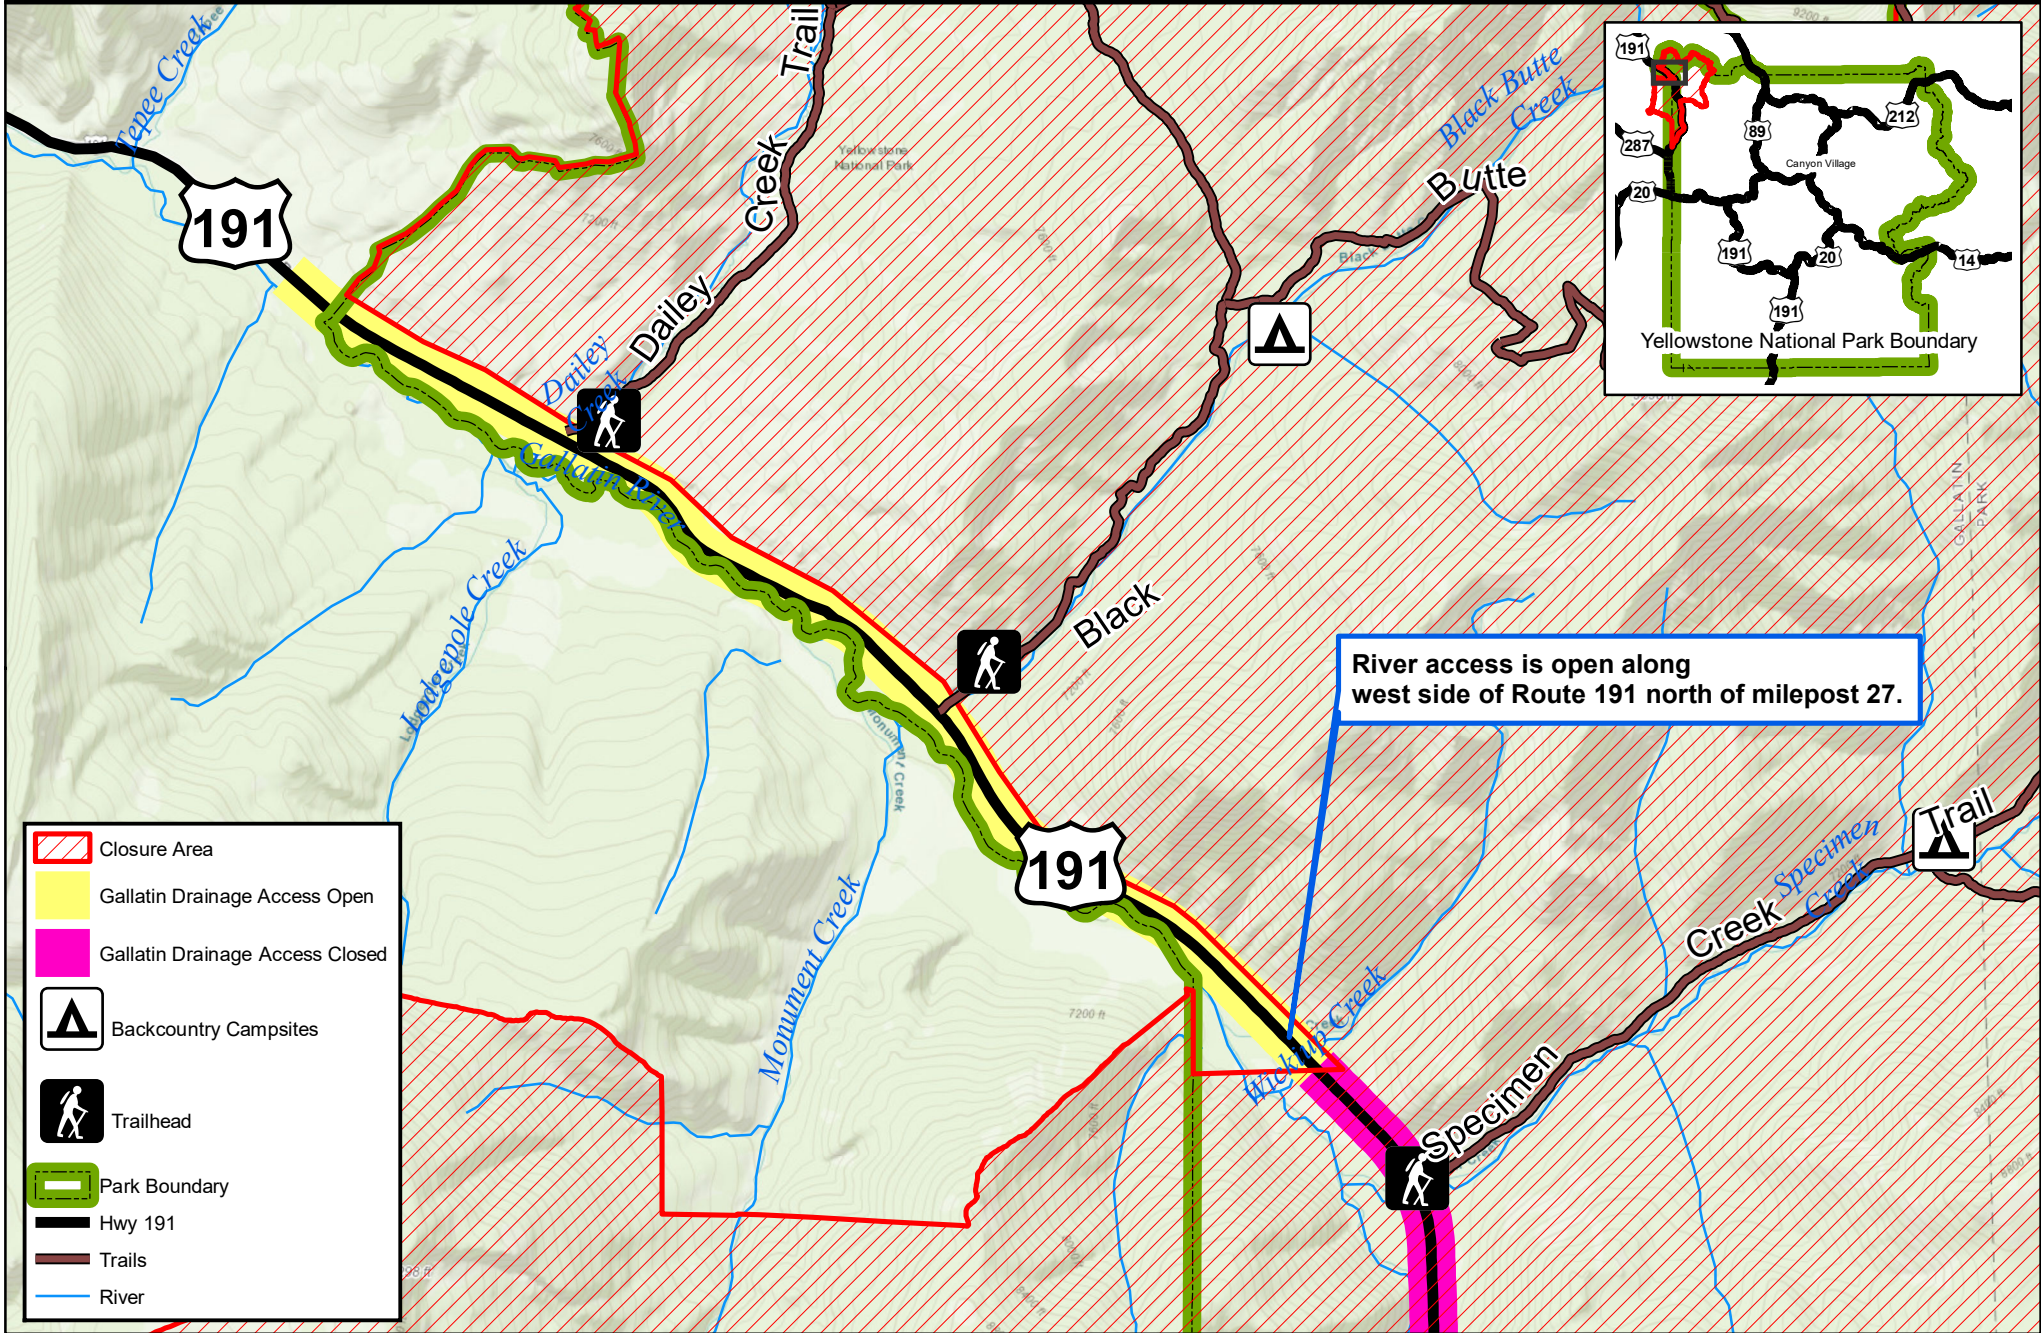

NPS Closure Area for Bacon Rind Fire

River access is open along west side of Route 191 north of milepost 27.

- Closure Area
- Gallatin Drainage Access Open
- Gallatin Drainage Access Closed
- Backcountry Campsites
- Trailhead
- Park Boundary
- Hwy 191
- Trails
- River

Closure Order Effective 08/14/2018 Until Rescinded
US Highway 191 is Open
reduce speed to 45 mph