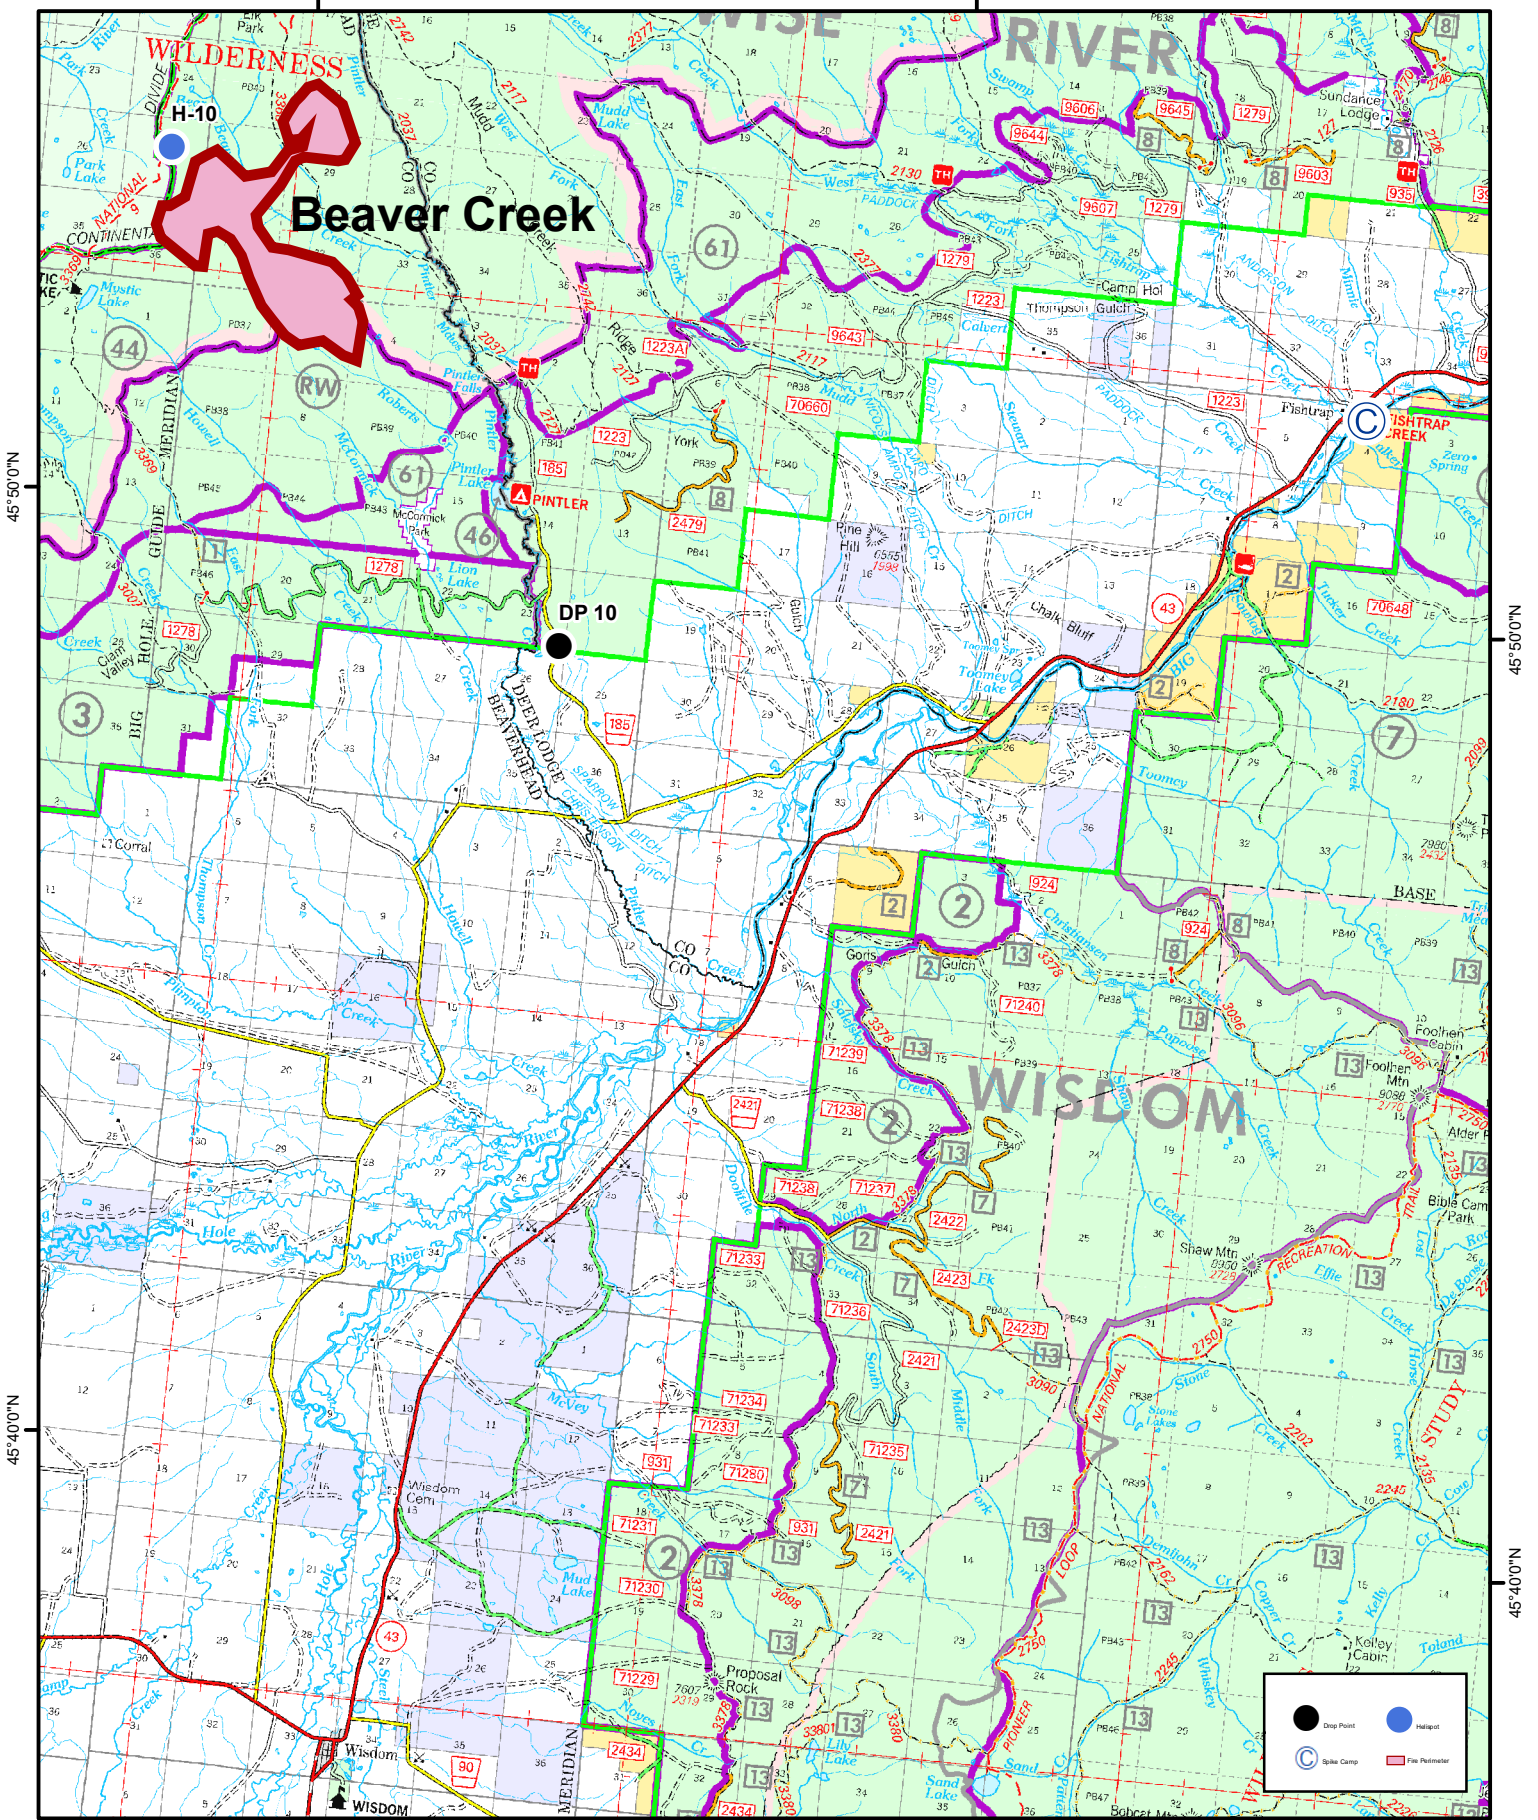

113°30'0"W

113°20'0"W

Transportation Map
 August 19, 2018
 Day

Beaver Creek
 MT-BDF-0033308

45°50'0"N
 45°40'0"N
 113°30'0"W
 113°20'0"W
 113°10'0"W