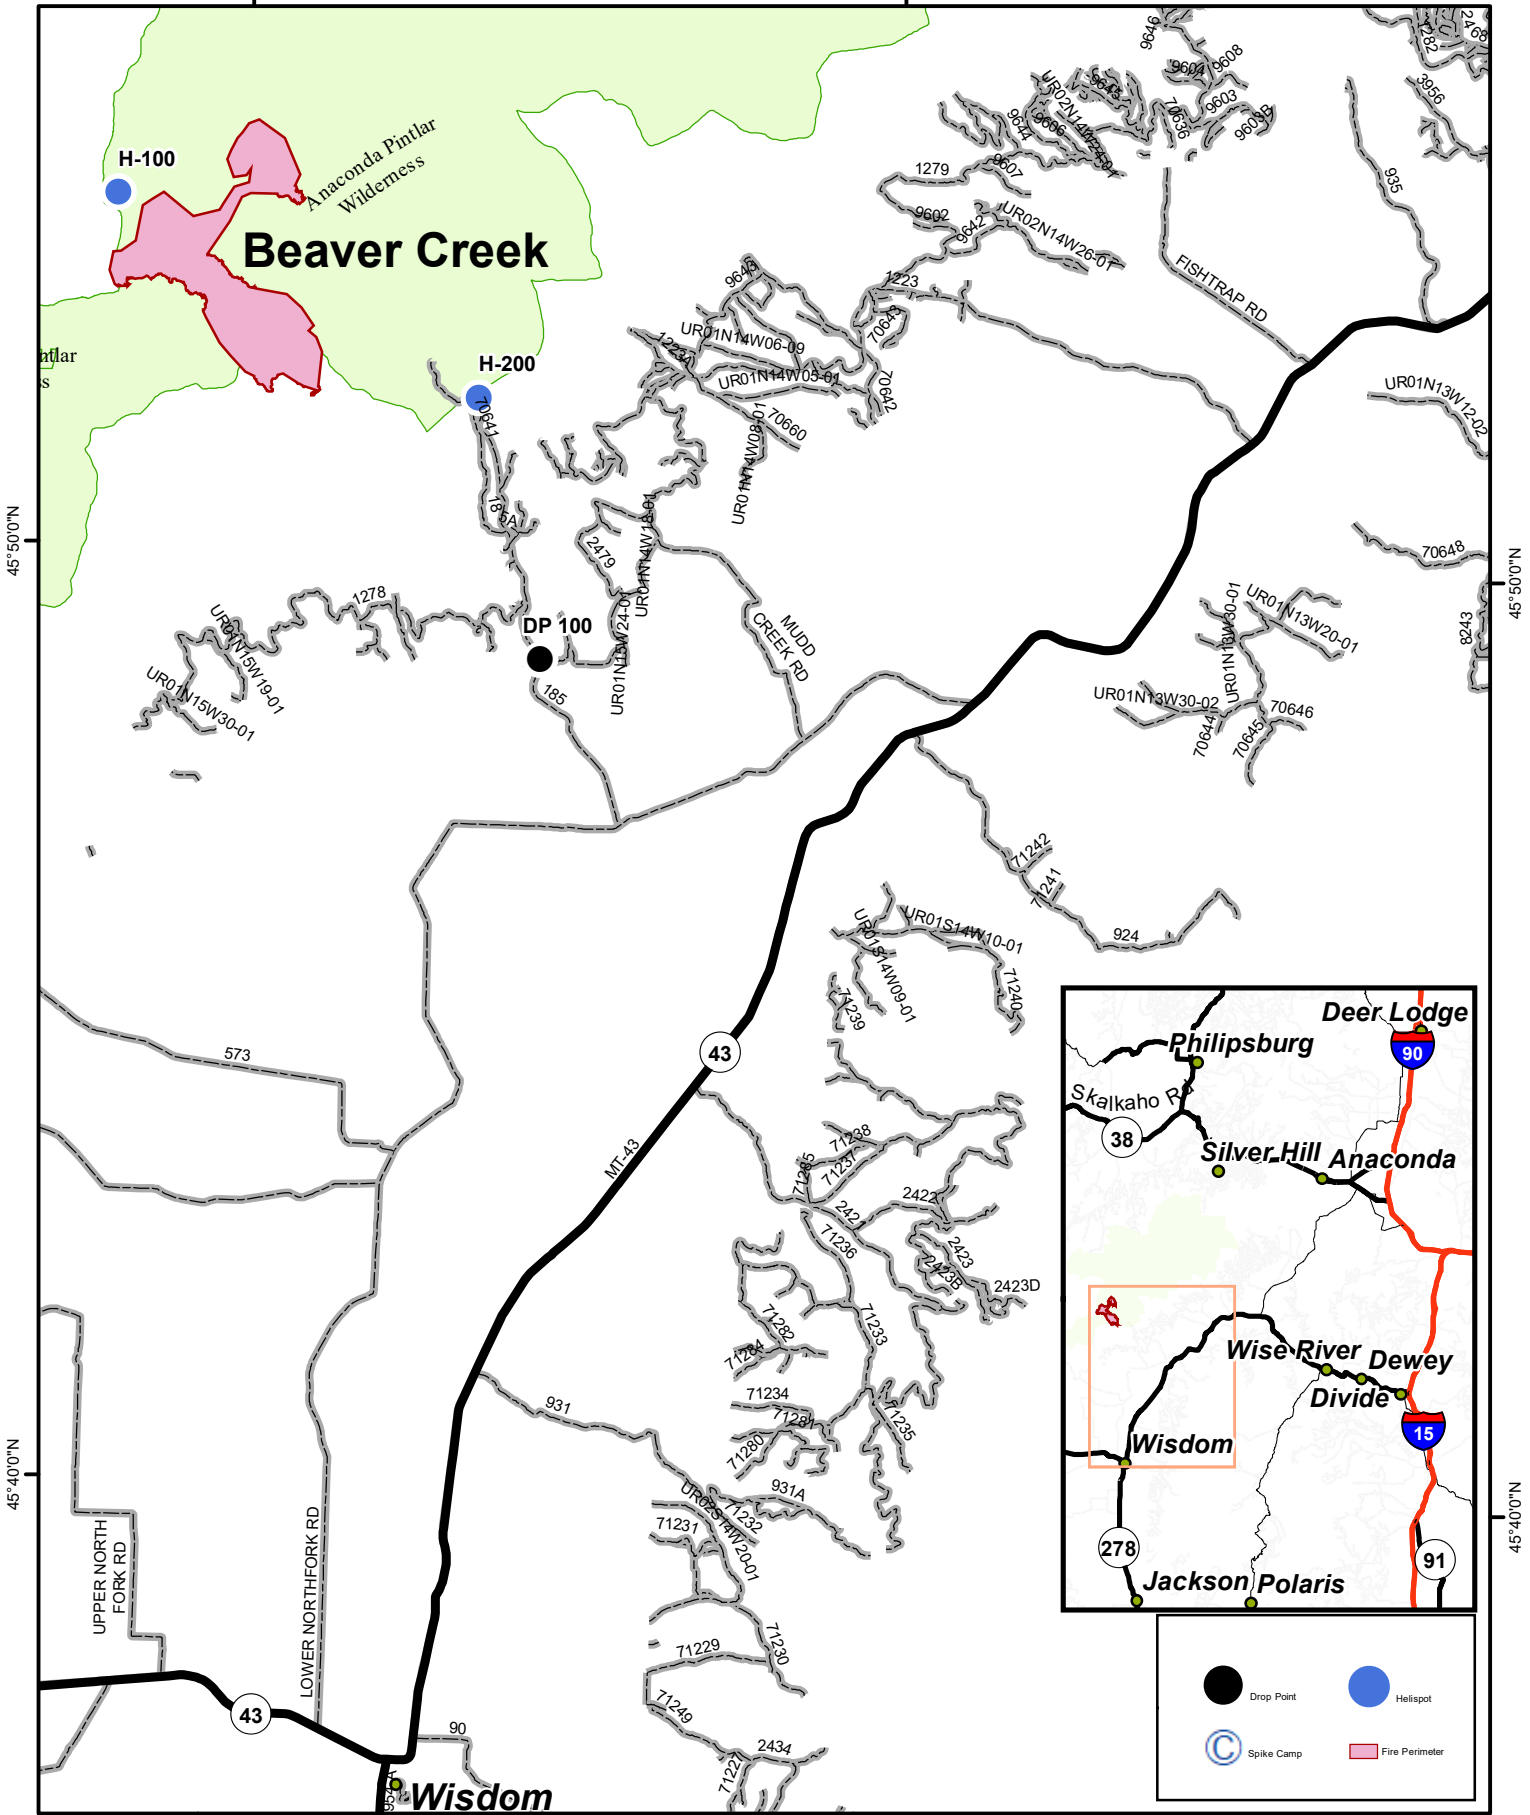

113°30'0"W

113°20'0"W

Transportation Map
 August 25, 2018
 Day

Beaver Creek
 MT-BDF-0033308