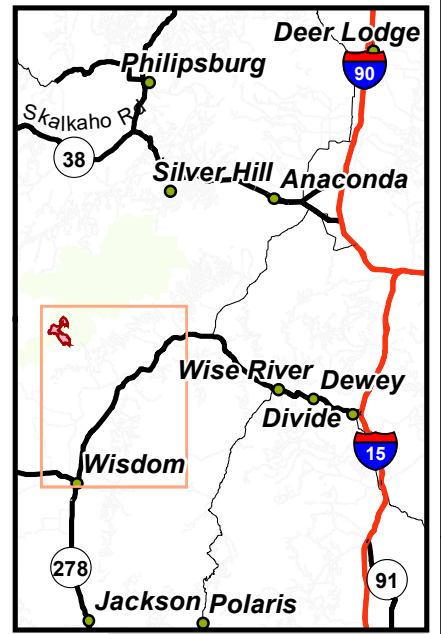

113°30'0"W

113°20'0"W

Transportation Map
 August 25, 2018
 Day

Beaver Creek
 MT-BDF-0033308