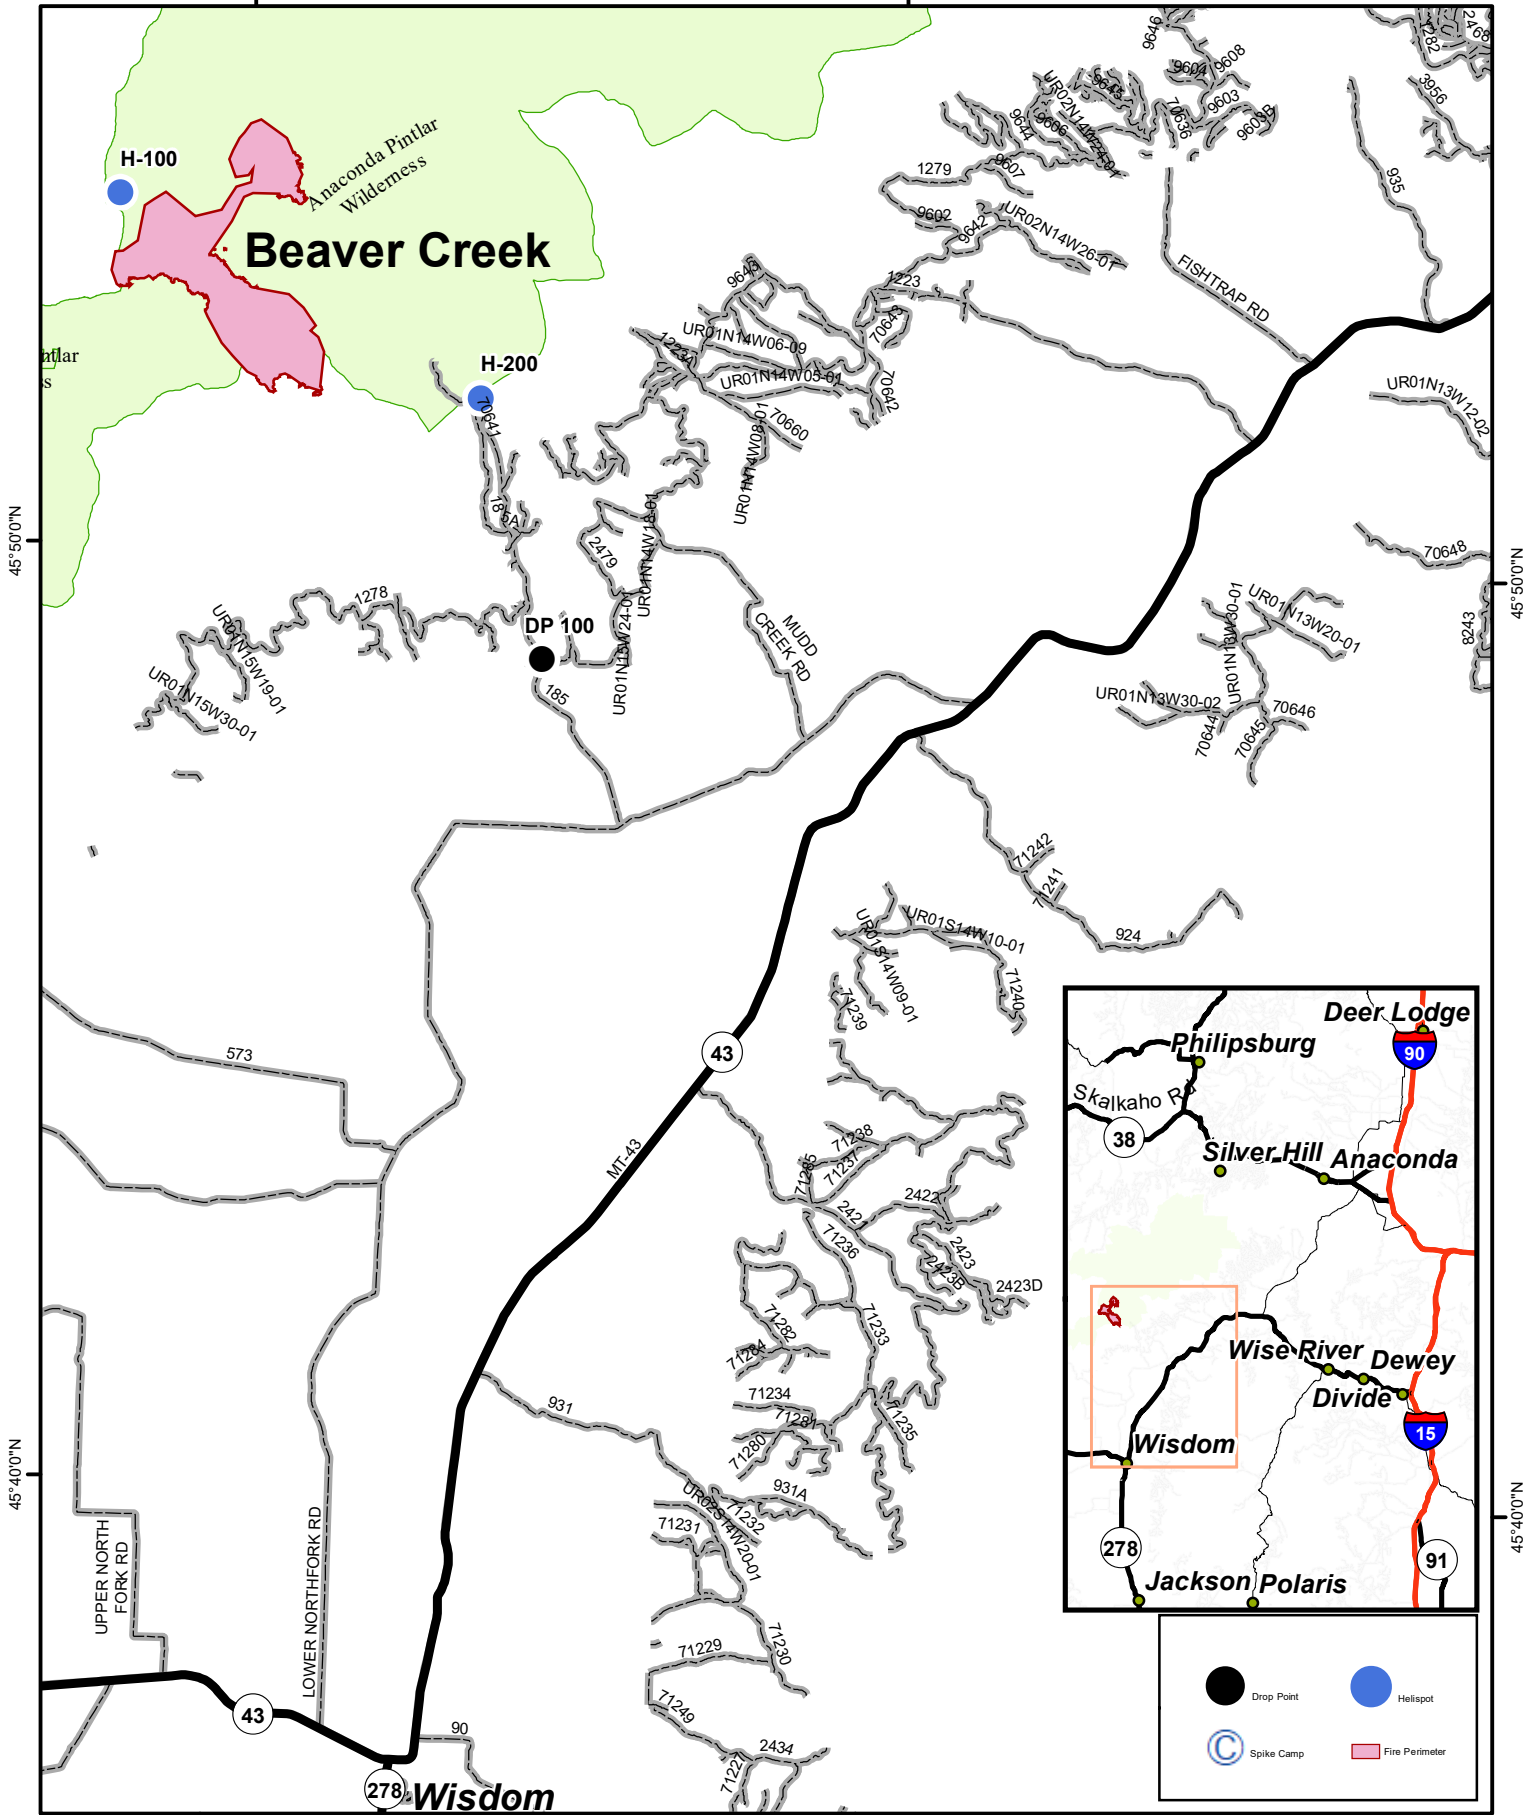

113°30'0"W

113°20'0"W

Transportation Map  
 August 26, 2018  
 Day

Beaver Creek  
 MT-BDF-0033308