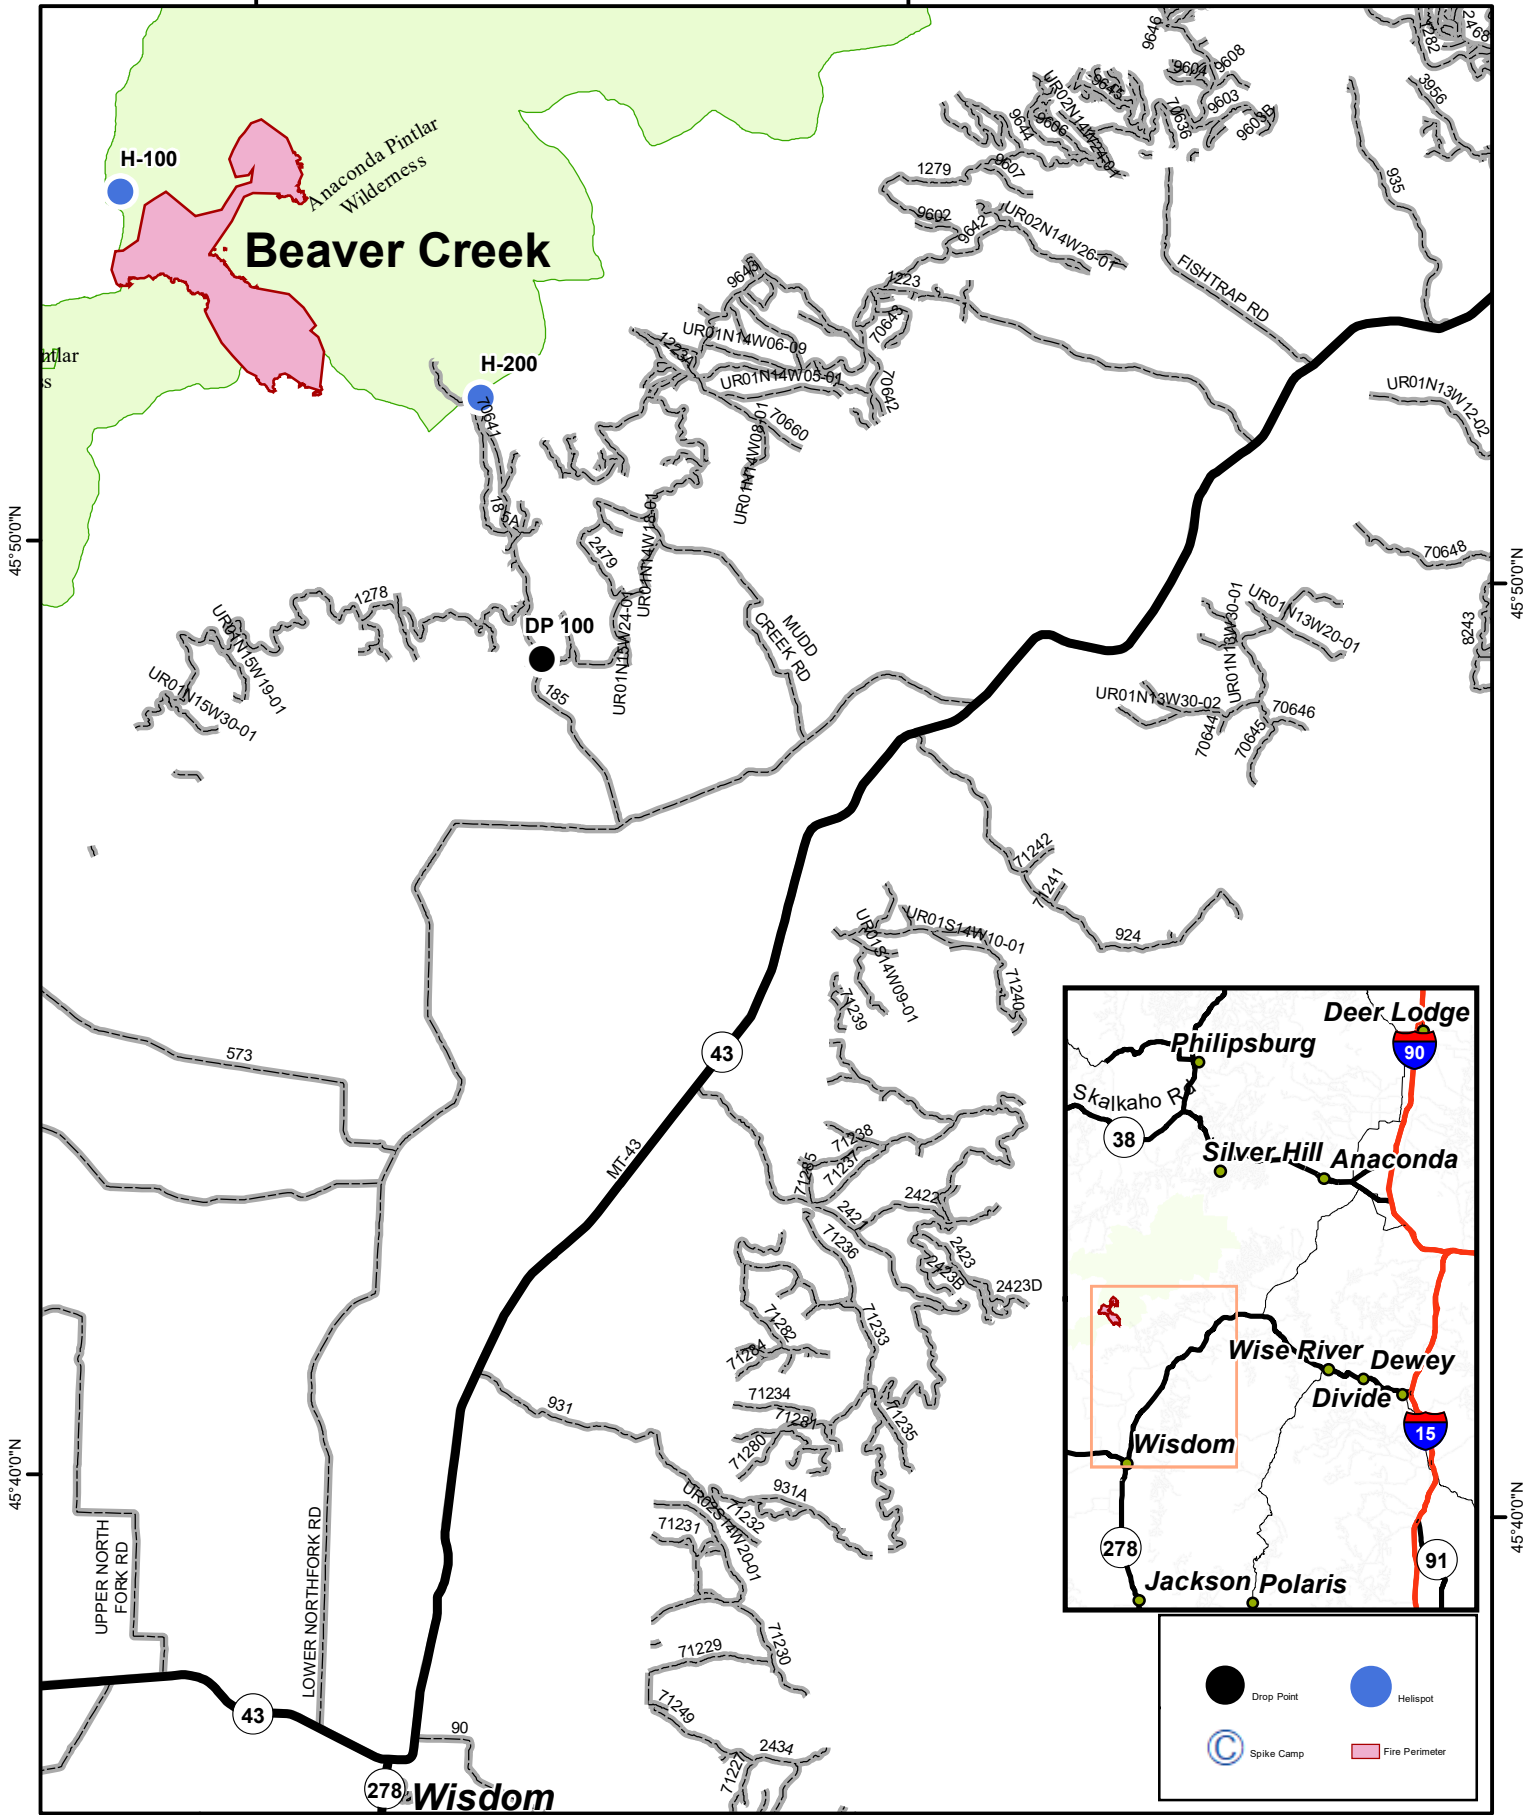

113°30'0"W

113°20'0"W

Transportation Map  
 August 27, 2018  
 Day

Beaver Creek  
 MT-BDF-0033308