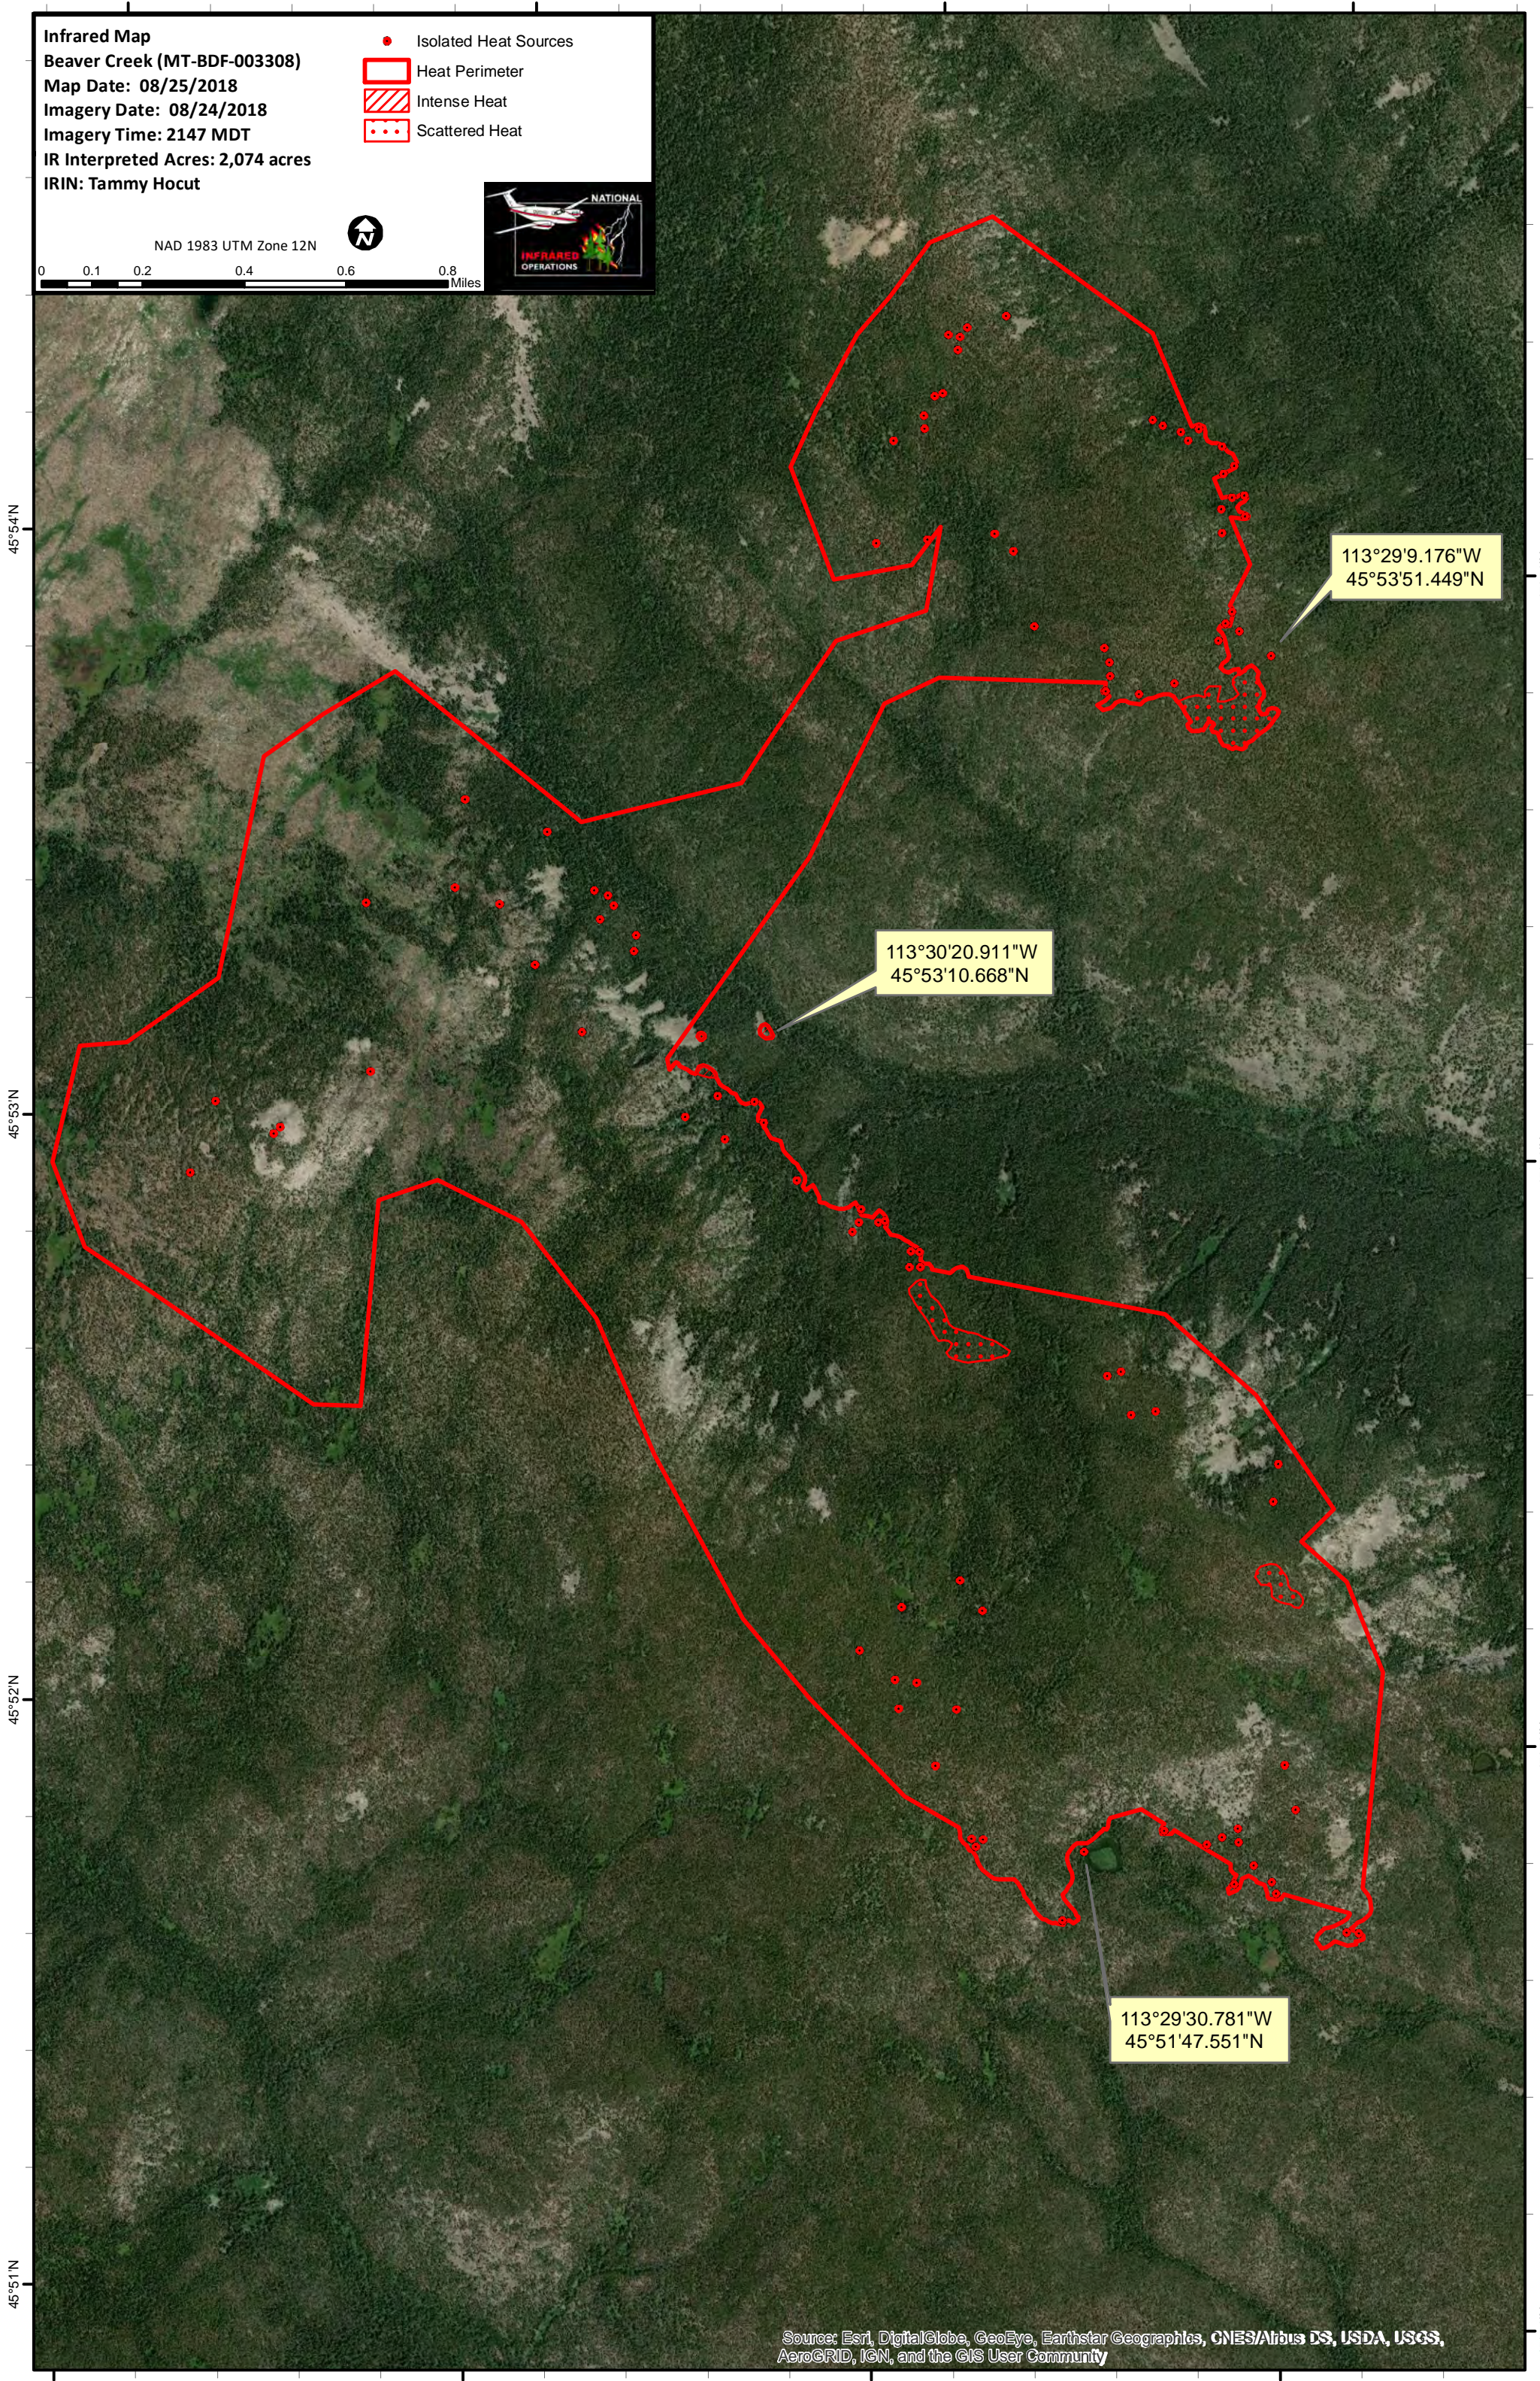

Infrared Map
Beaver Creek (MT-BDF-003308)
Map Date: 08/25/2018
Imagery Date: 08/24/2018
Imagery Time: 2147 MDT
IR Interpreted Acres: 2,074 acres
IRIN: Tammy Hocut

- Isolated Heat Sources
- Heat Perimeter
- Intense Heat
- Scattered Heat

NAD 1983 UTM Zone 12N

0 0.1 0.2 0.4 0.6 0.8 Miles

113°29'9.176"W
 45°53'51.449"N

113°30'20.911"W
 45°53'10.668"N

113°29'30.781"W
 45°51'47.551"N