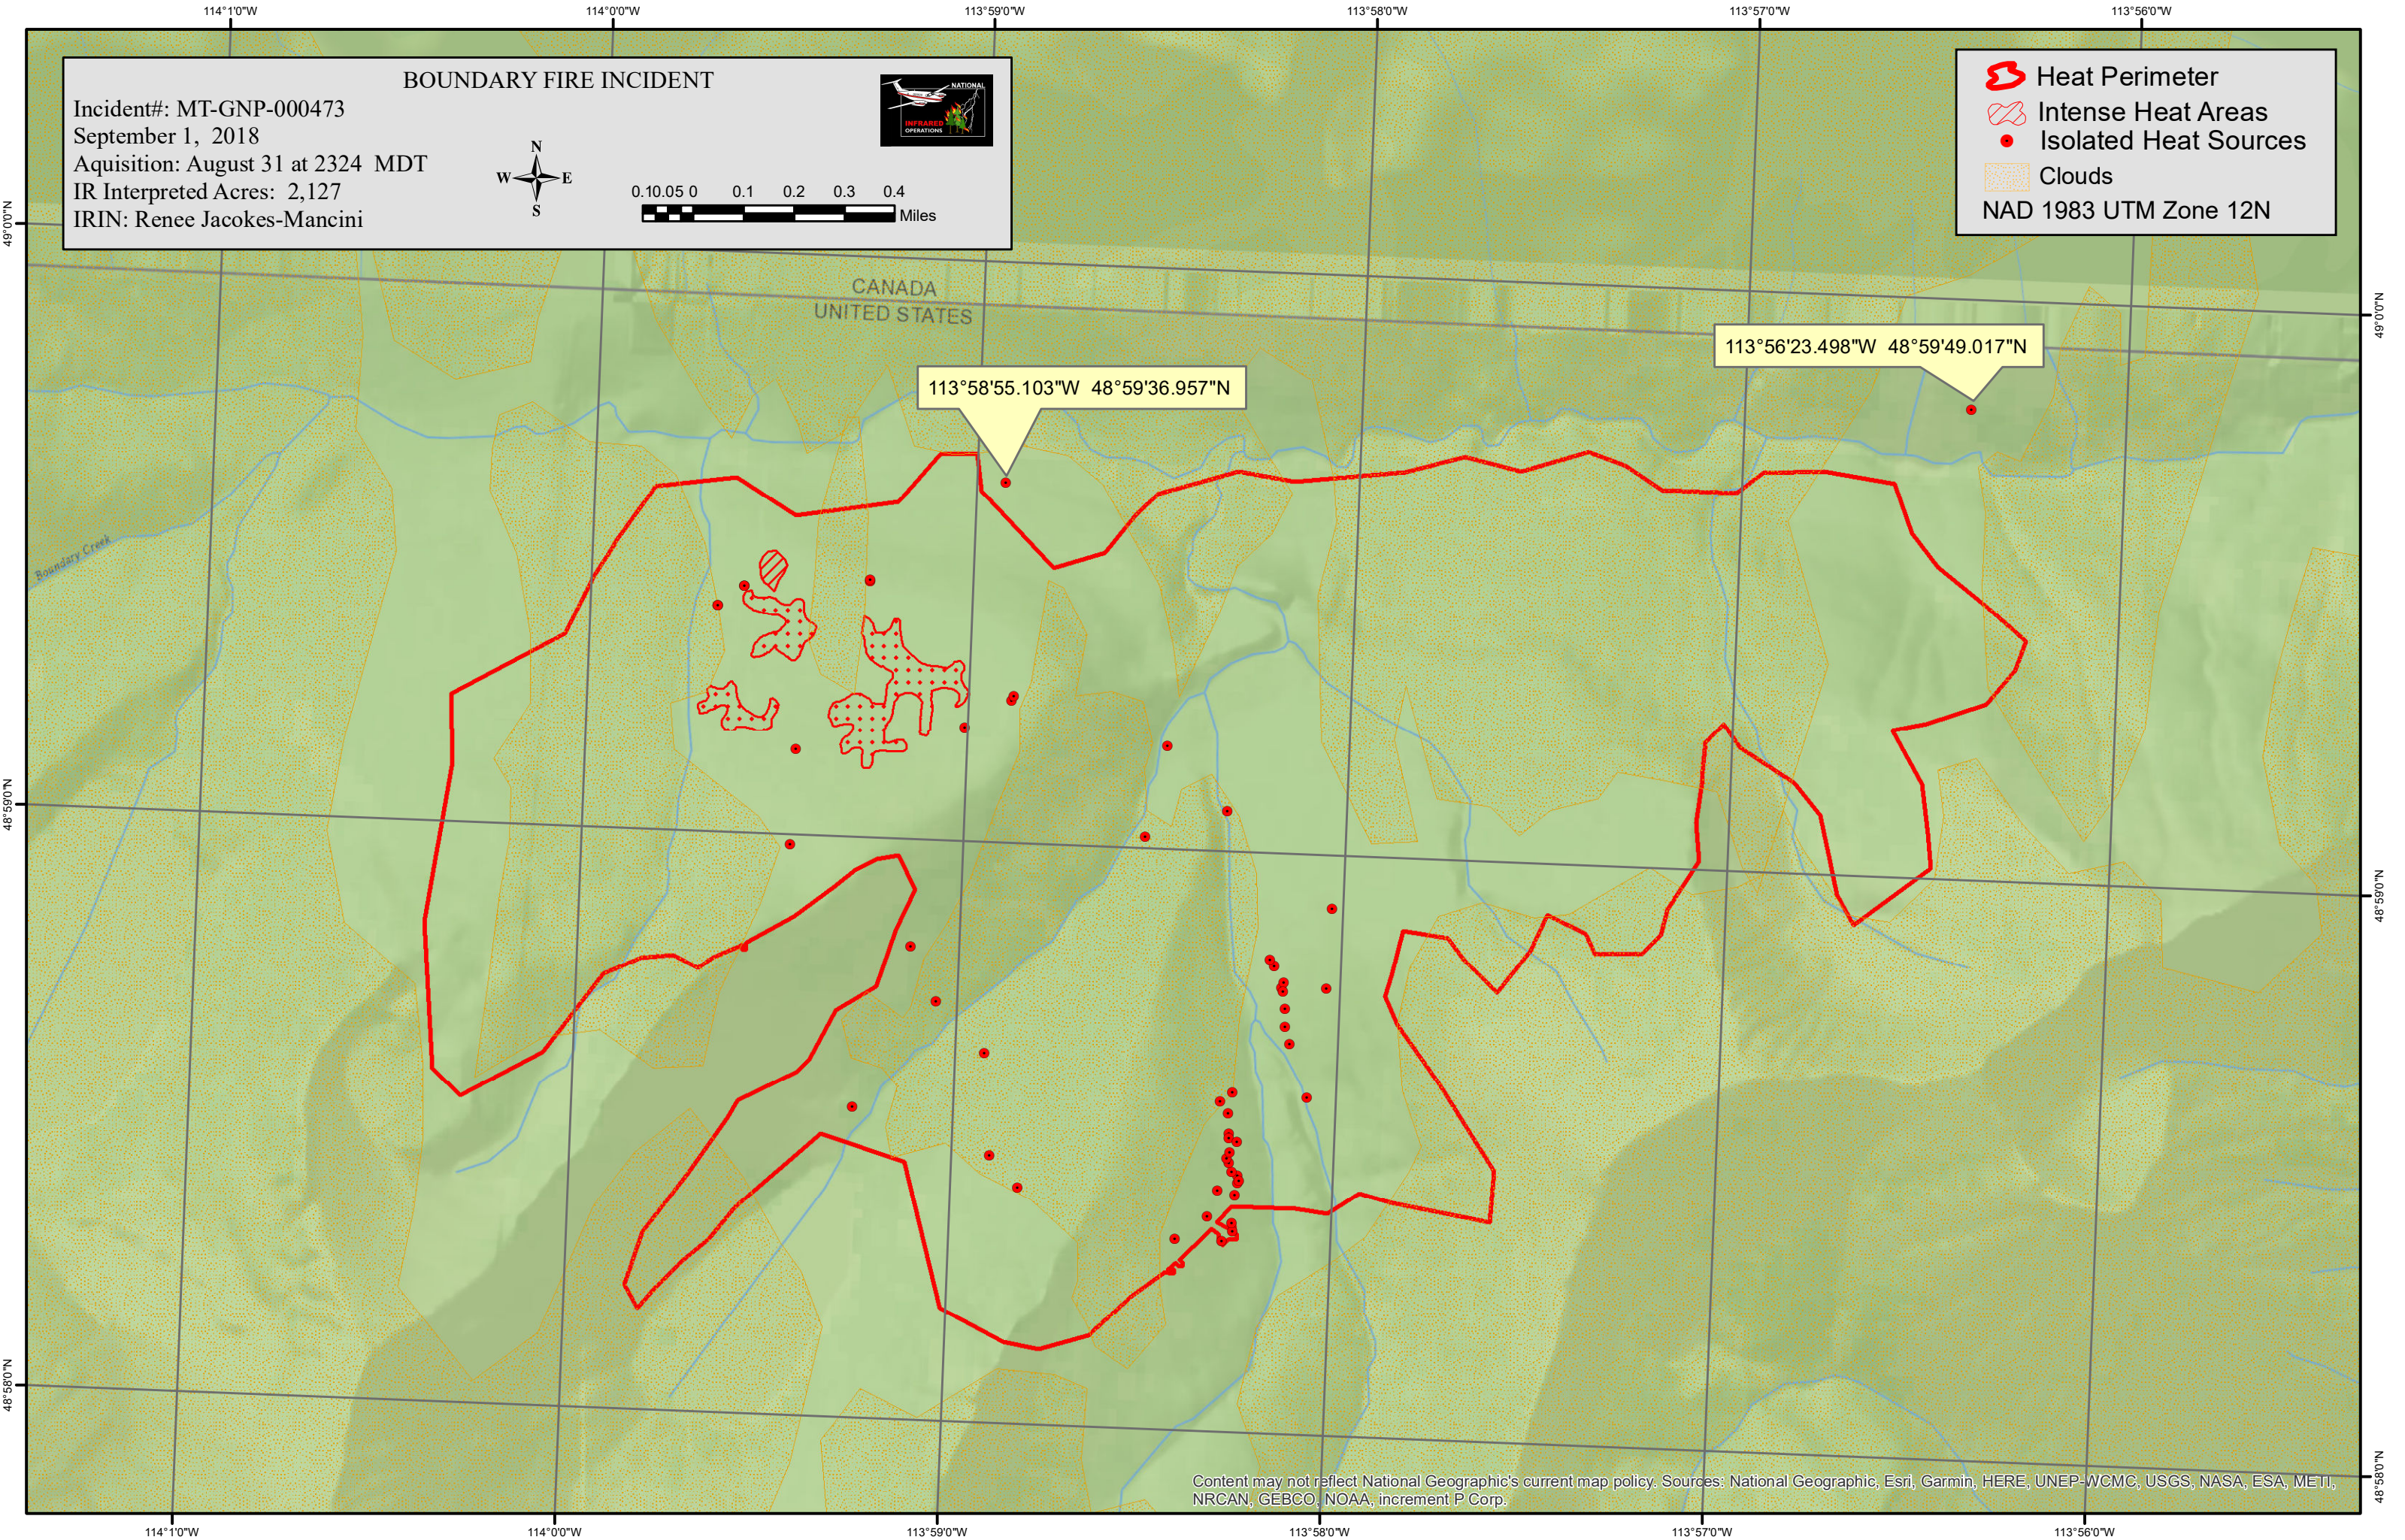

**BOUNDARY FIRE INCIDENT**

Incident#: MT-GNP-000473  
 September 1, 2018  
 Aquisition: August 31 at 2324 MDT  
 IR Interpreted Acres: 2,127  
 IRIN: Renee Jacokes-Mancini

-  Heat Perimeter
-  Intense Heat Areas
-  Isolated Heat Sources
-  Clouds

NAD 1983 UTM Zone 12N

Content may not reflect National Geographic's current map policy. Sources: National Geographic, Esri, Garmin, HERE, UNEP-WCMC, USGS, NASA, ESA, METI, NRCAN, GEBCO, NOAA, increment P Corp.