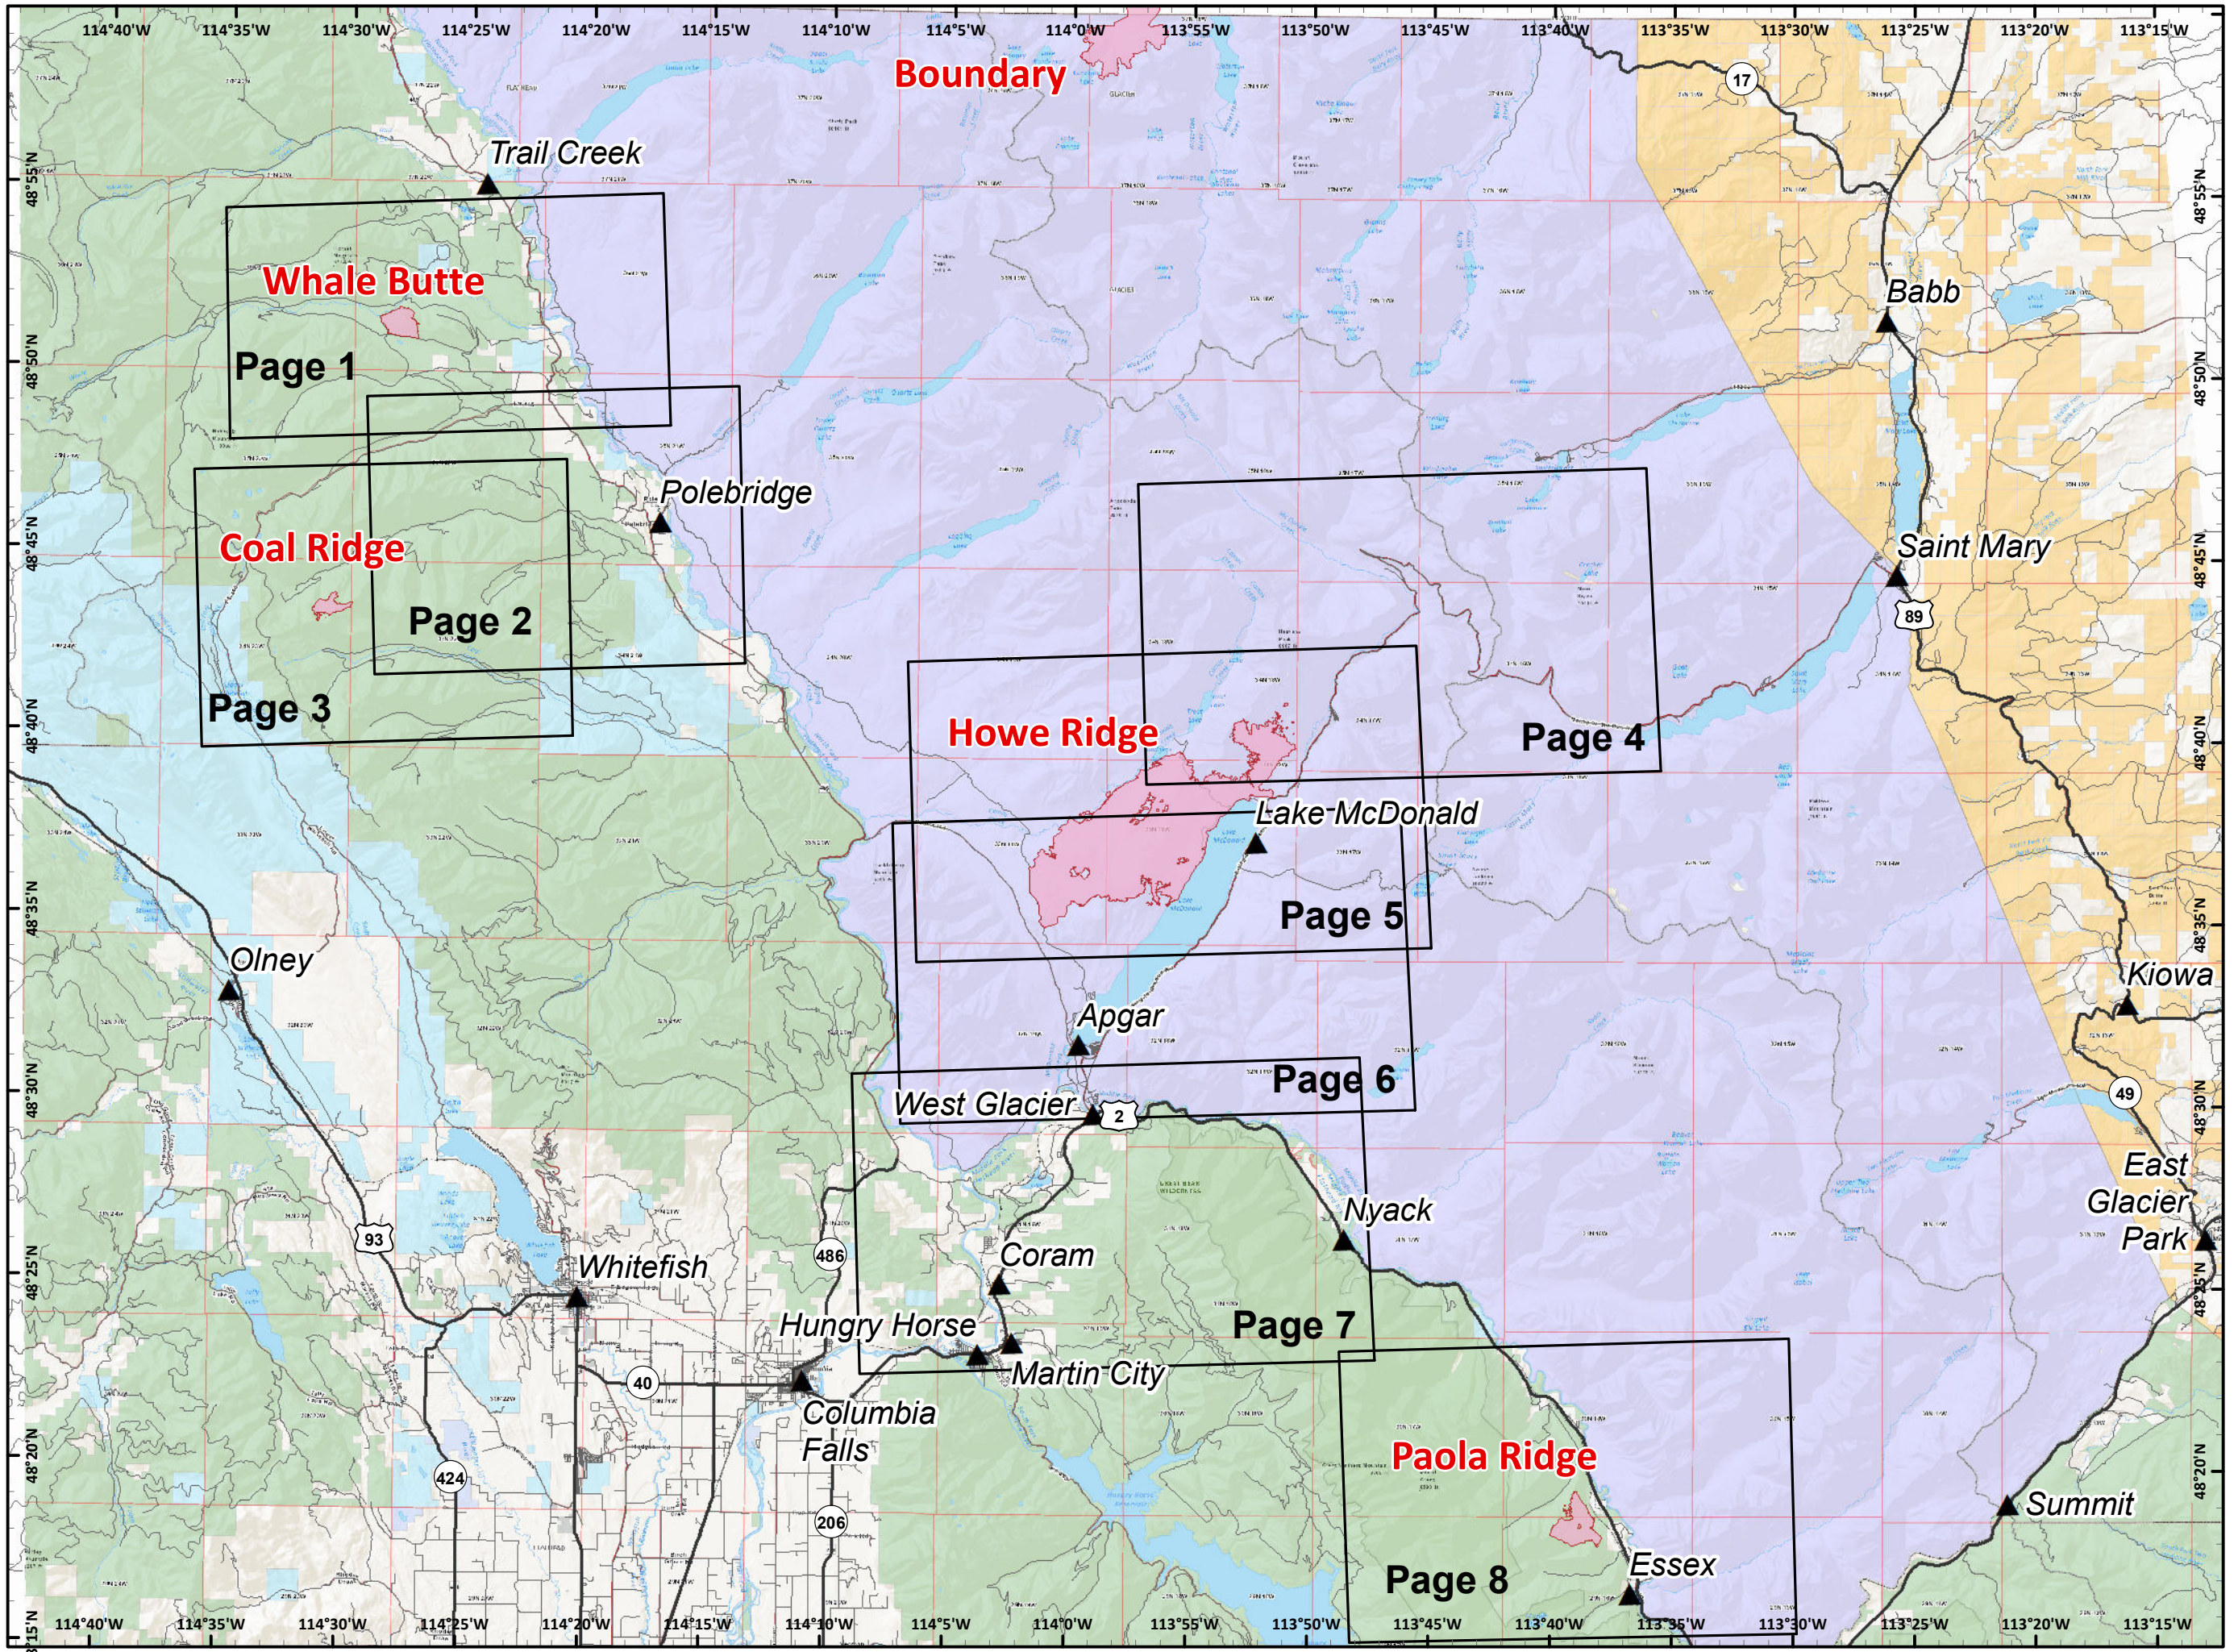

Howe Ridge - MT-GNP-369
Coal Ridge - MT-FNF-377
Paola Ridge - MT-FNF-374
Whale Butte - MT-FNF-384

9/8/2018

IAP

 Wildfire Daily Fire Perimeter

Coordinate System: NAD 1983 UTM Zone 12N
Datum: North American 1983
Prepared by: Admin
9/7/2018 1845 hrs