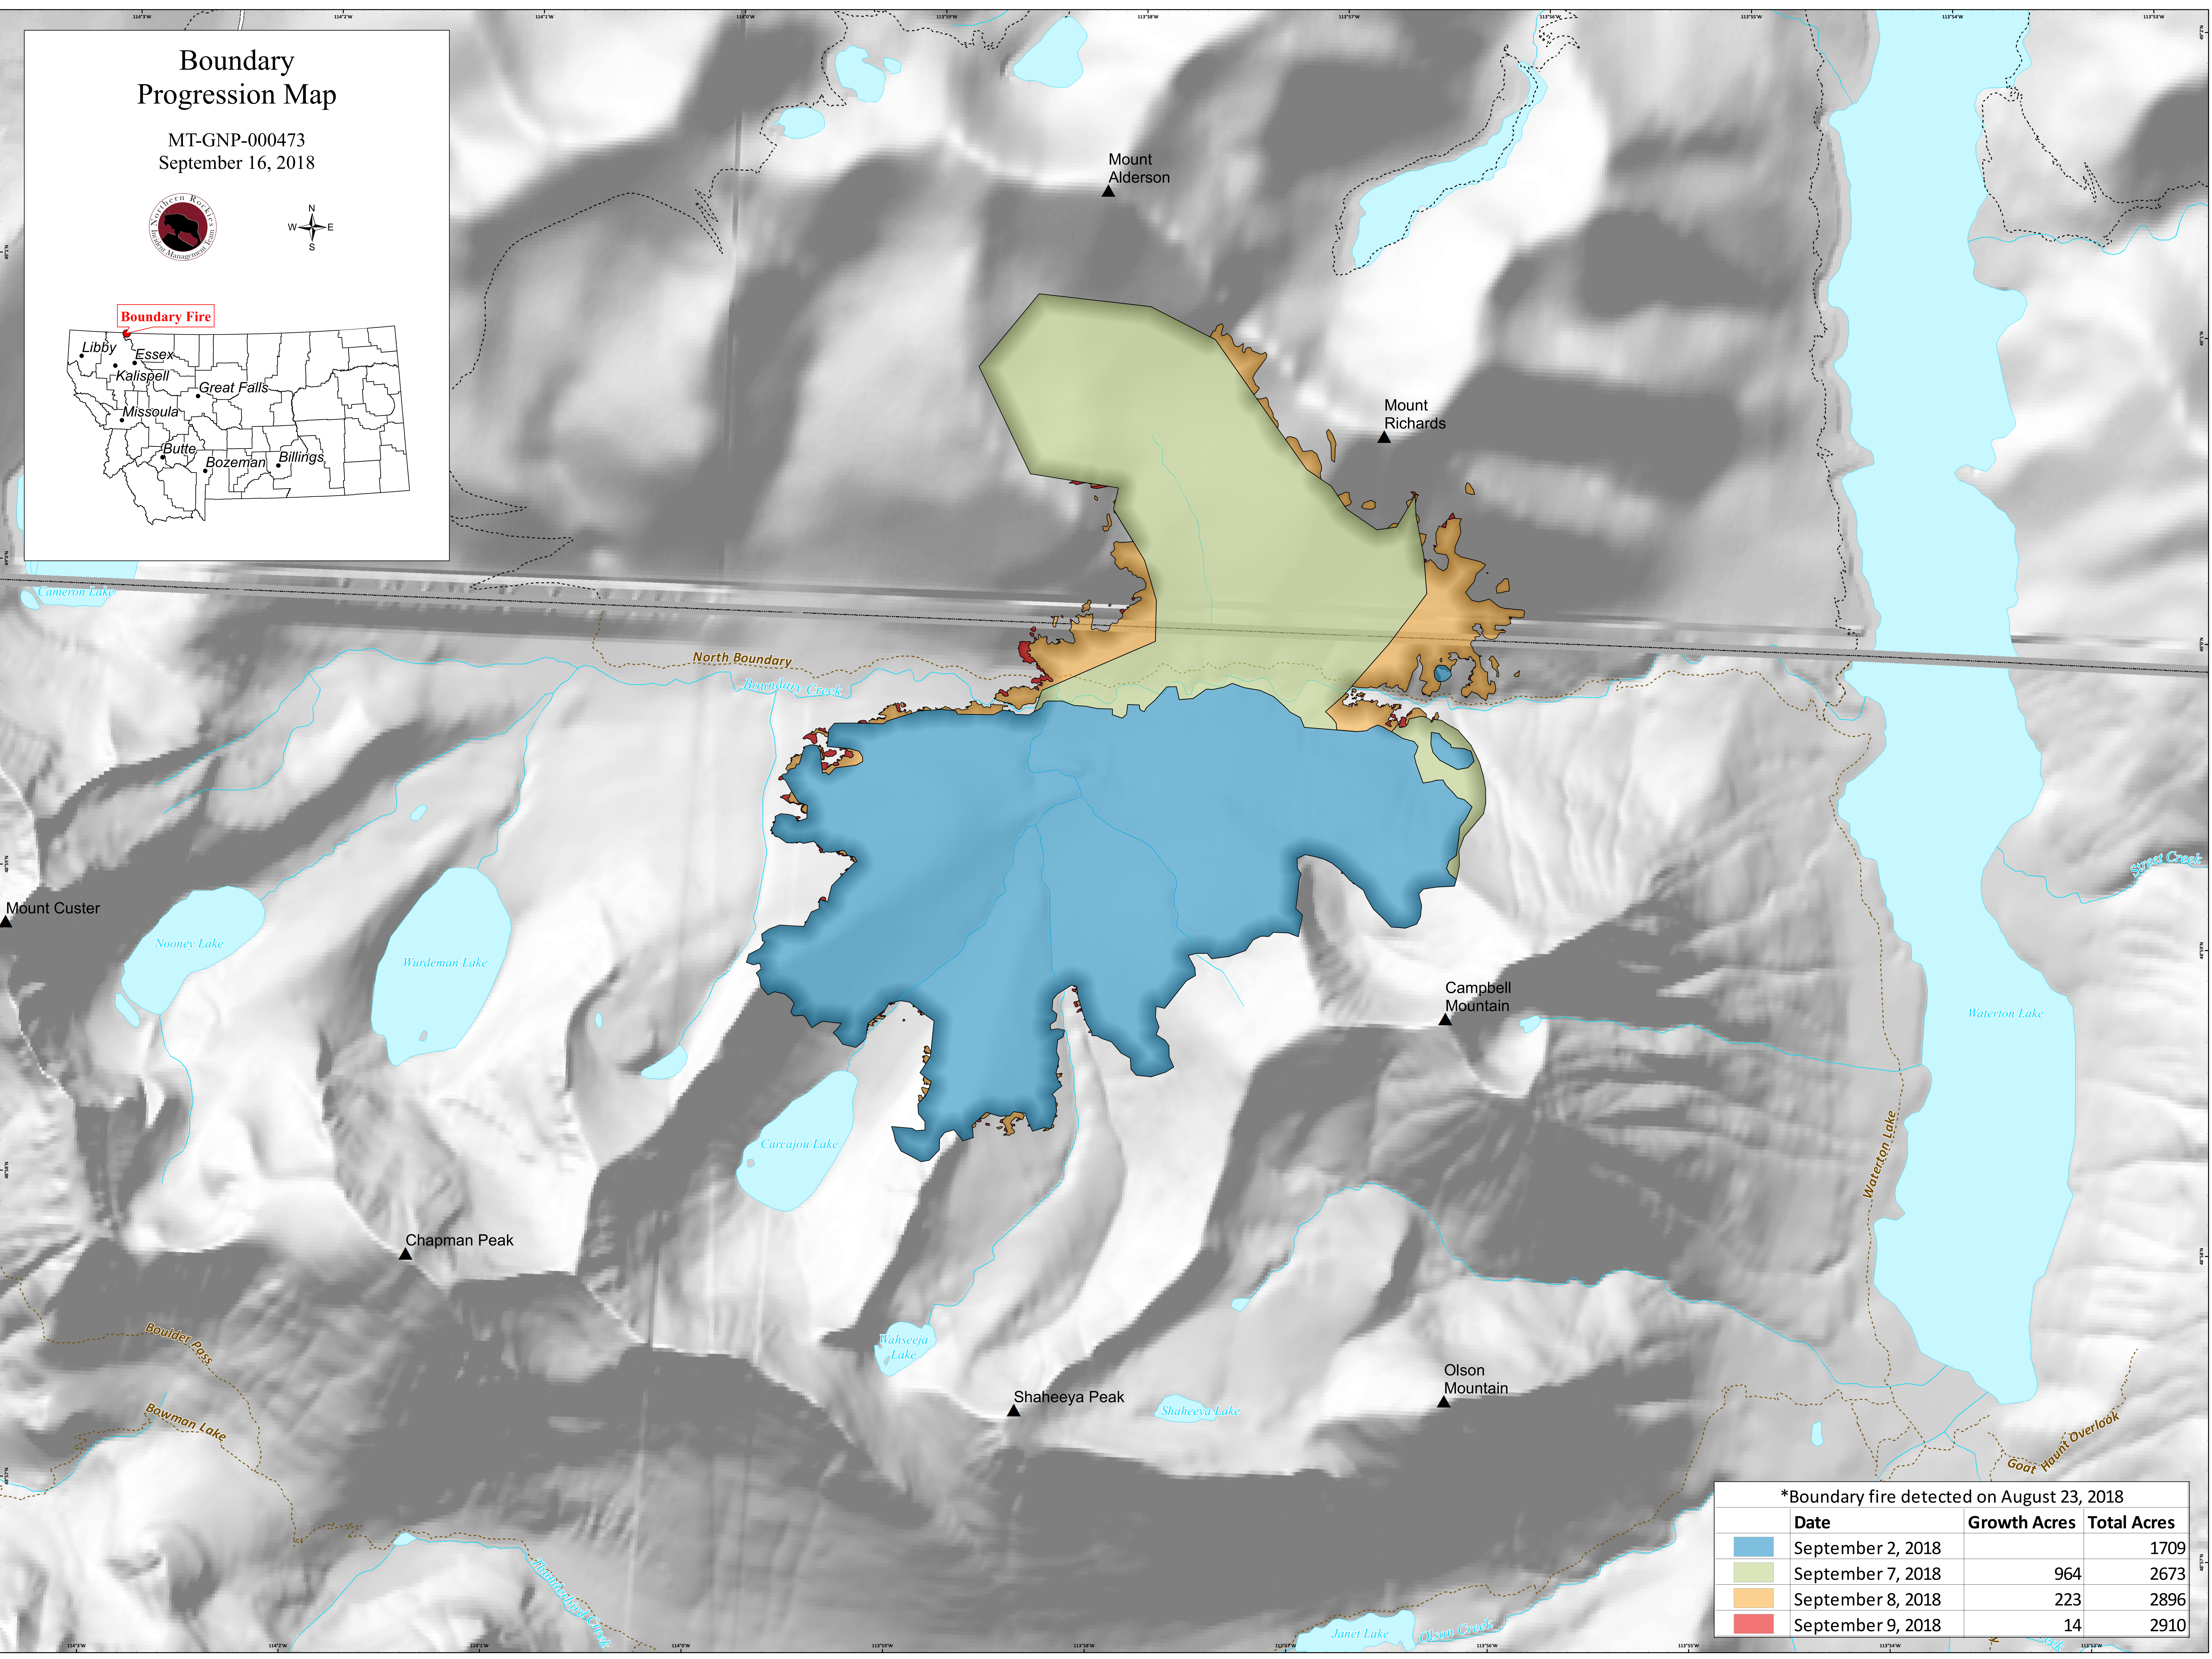

# Boundary Progression Map

MT-GNP-000473  
September 16, 2018

\*Boundary fire detected on August 23, 2018

Date	Growth Acres	Total Acres
September 2, 2018		1709
September 7, 2018	964	2673
September 8, 2018	223	2896
September 9, 2018	14	2910