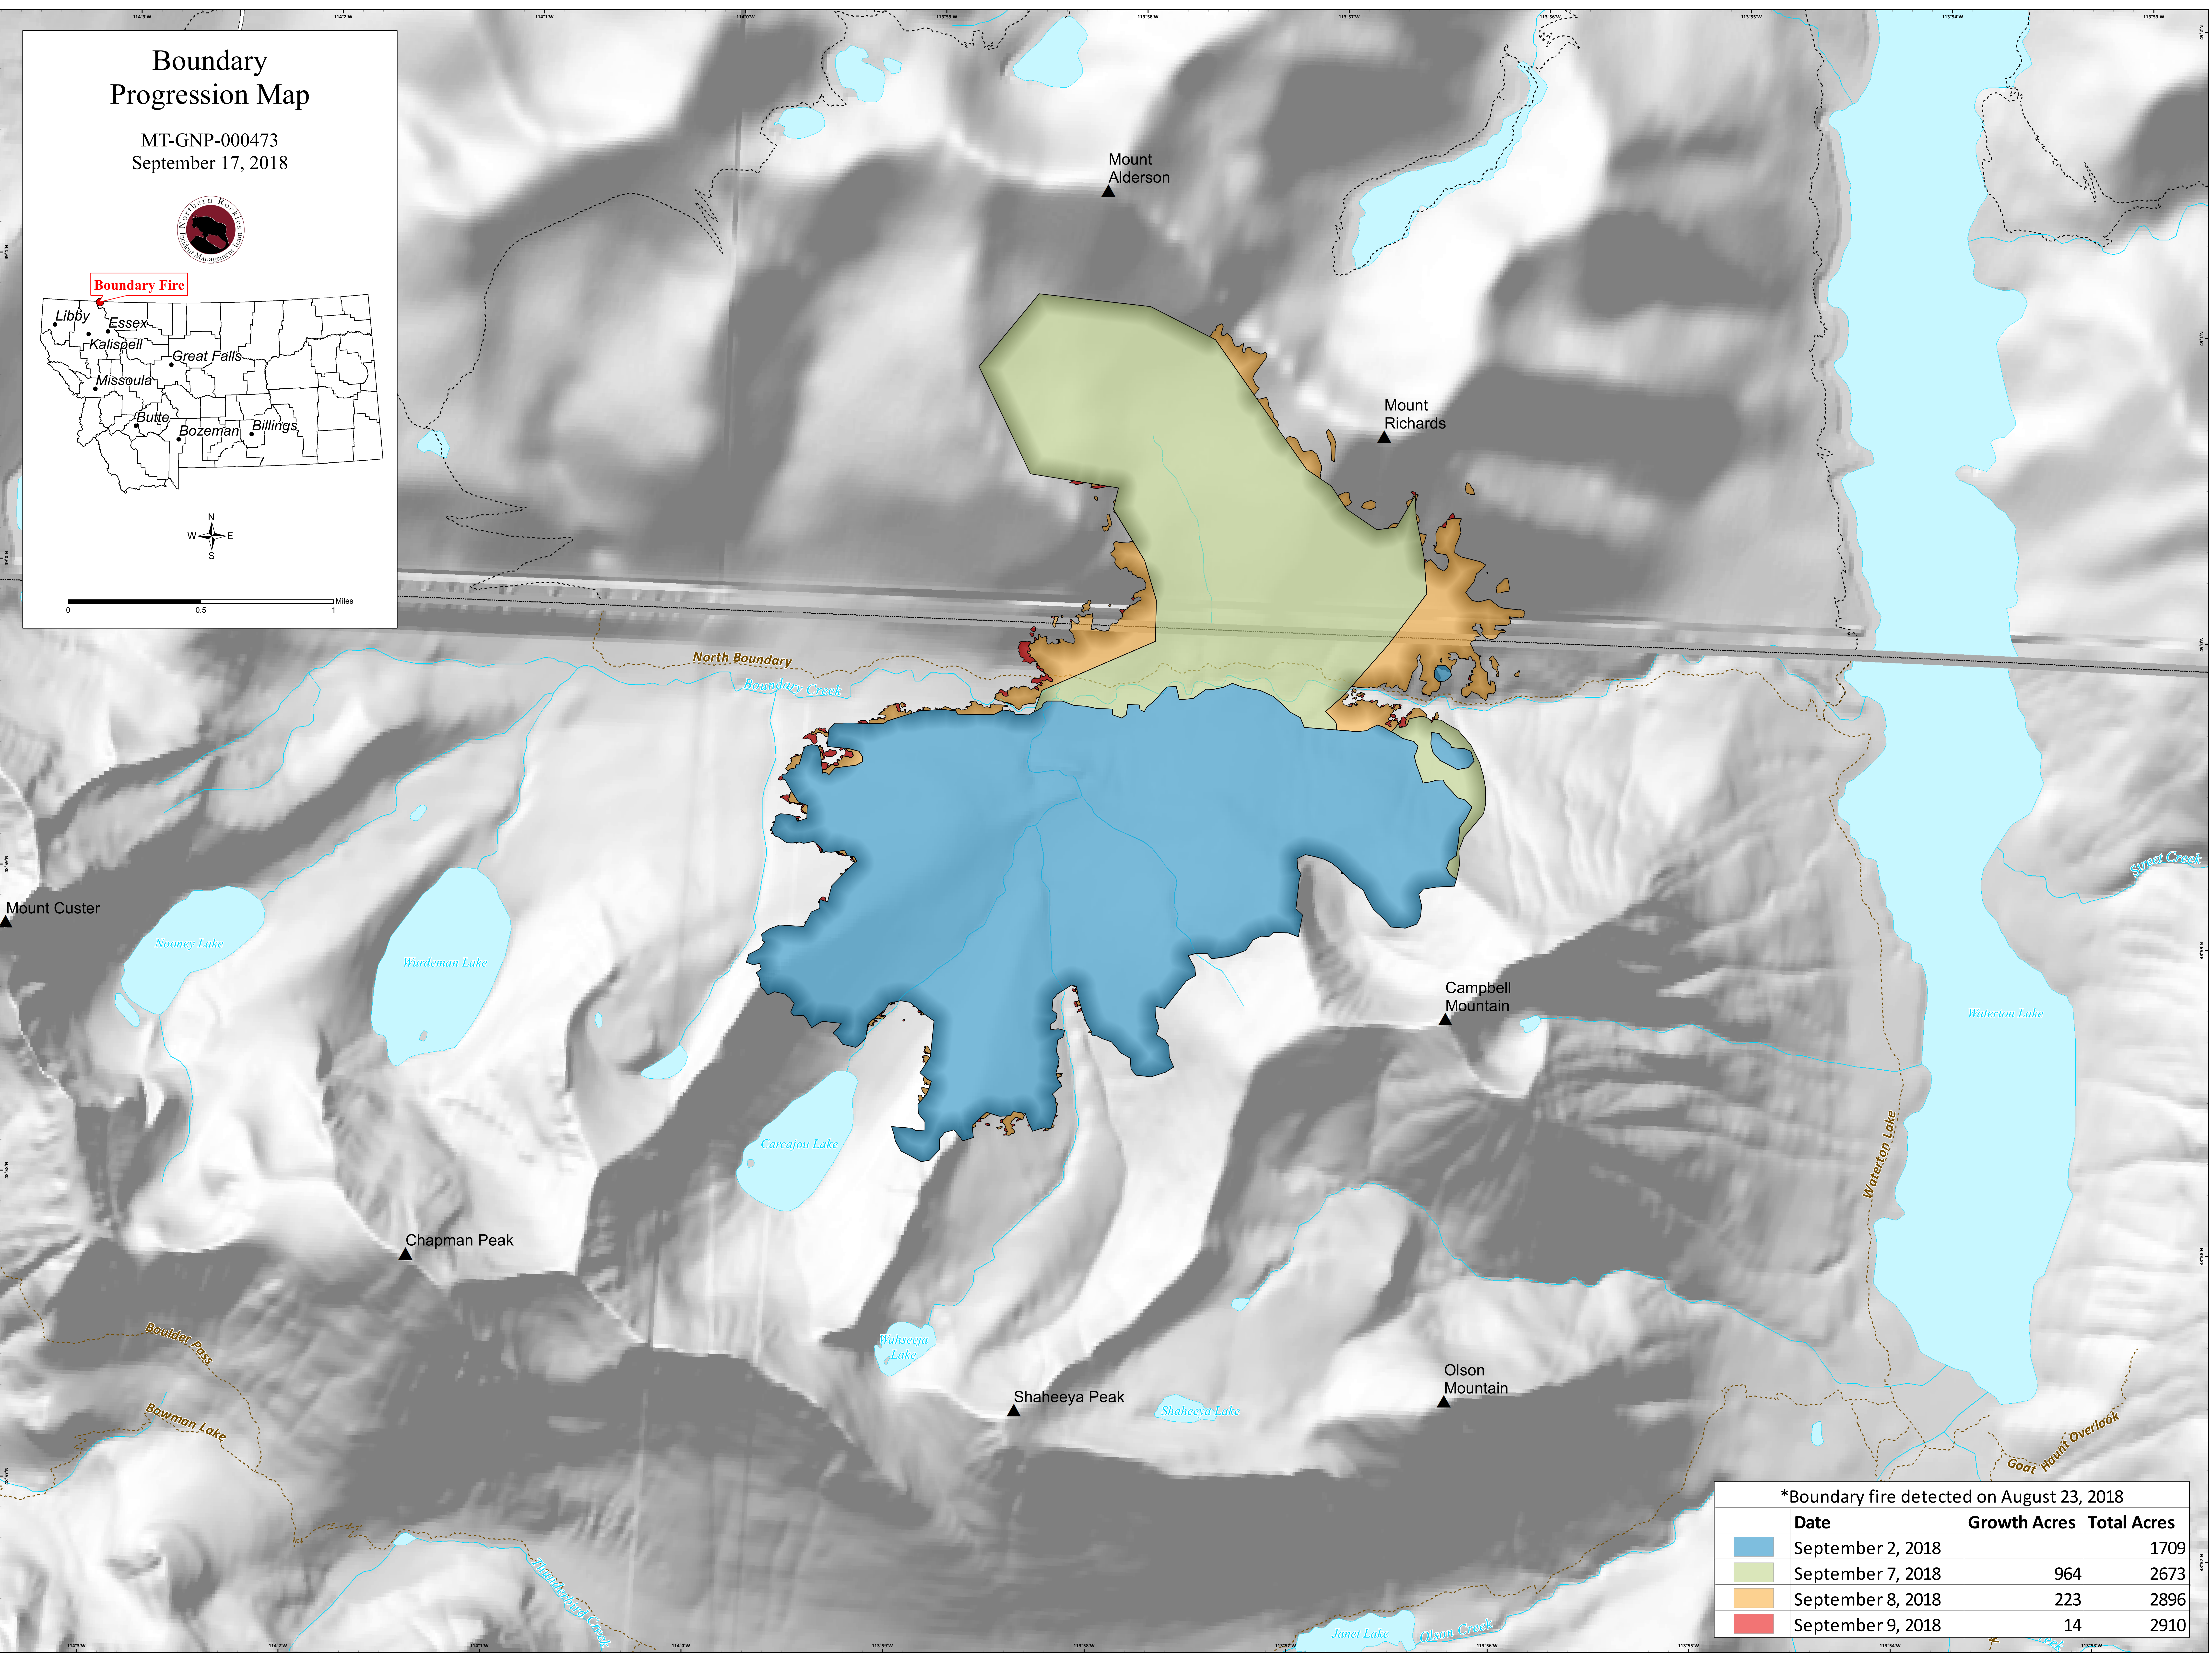

Boundary Progression Map

MT-GNP-000473
September 17, 2018

Boundary Fire

0 0.5 1 Miles

*Boundary fire detected on August 23, 2018

Date	Growth Acres	Total Acres
September 2, 2018		1709
September 7, 2018	964	2673
September 8, 2018	223	2896
September 9, 2018	14	2910