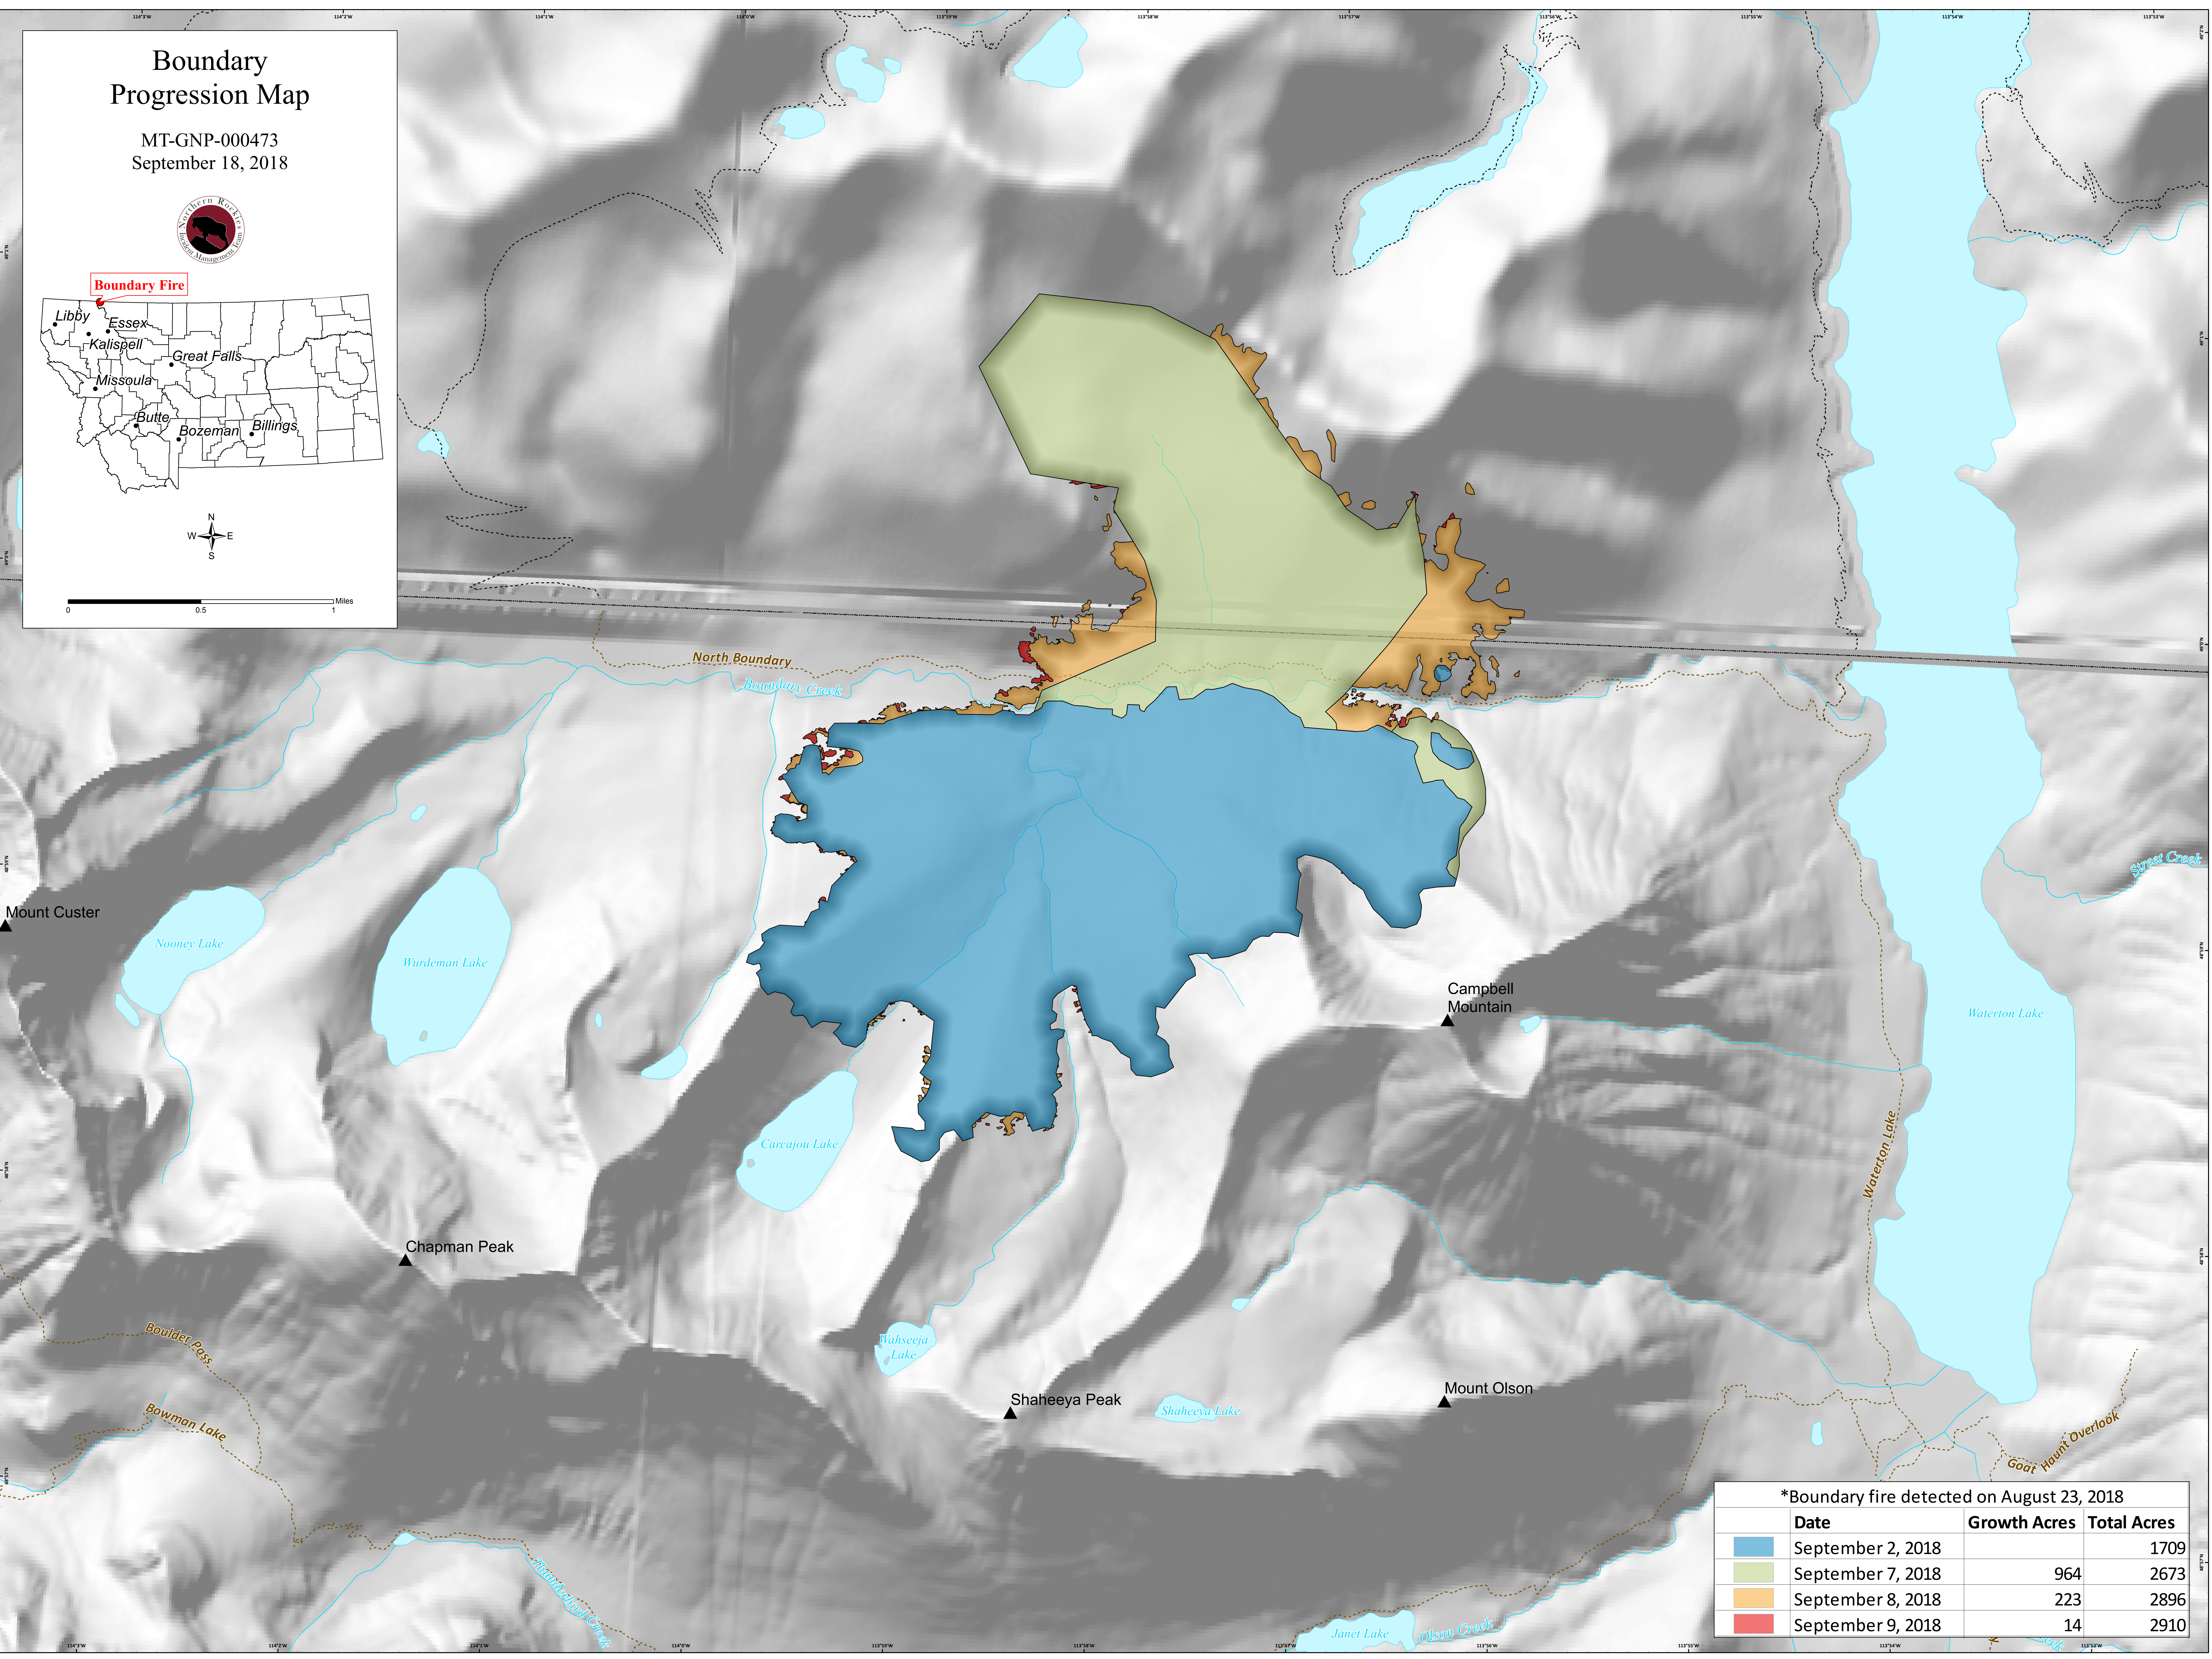

Boundary Progression Map

MT-GNP-000473
September 18, 2018

Boundary Fire

0 0.5 1 Miles

*Boundary fire detected on August 23, 2018

Date	Growth Acres	Total Acres
September 2, 2018		1709
September 7, 2018	964	2673
September 8, 2018	223	2896
September 9, 2018	14	2910