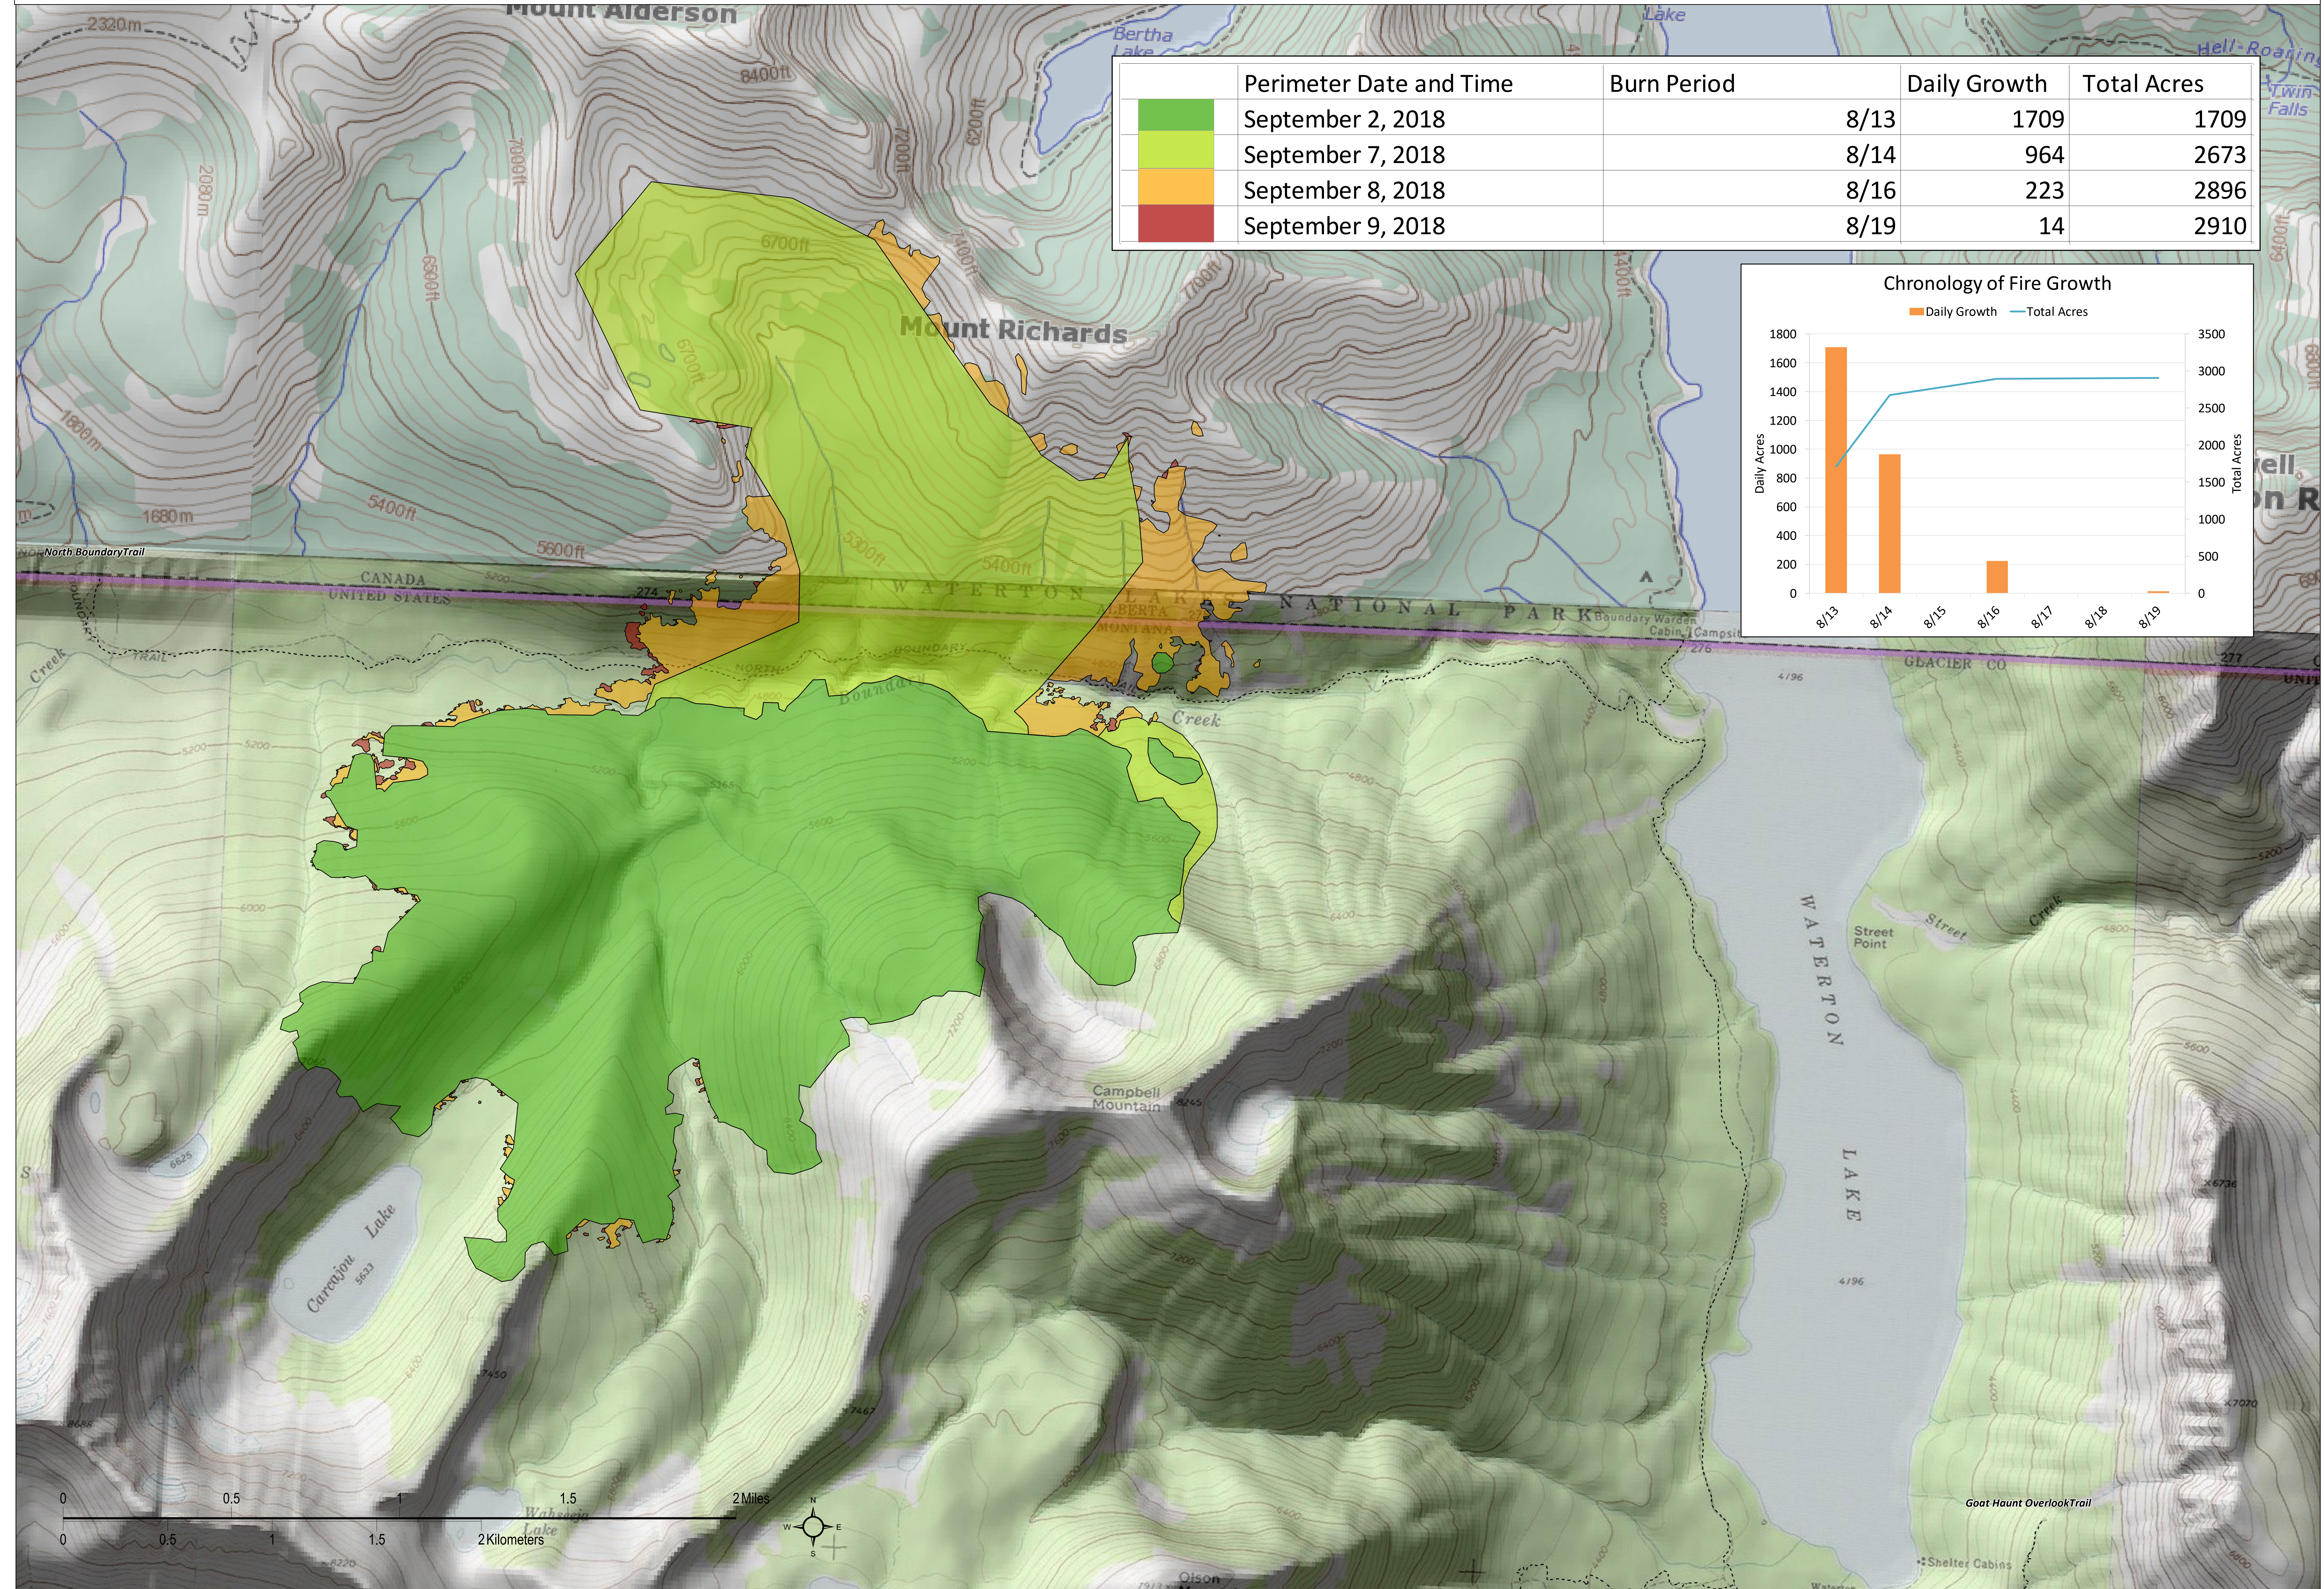

Boundary Fire 2018

	Perimeter Date and Time	Burn Period	Daily Growth	Total Acres
	September 2, 2018		8/13	1709
	September 7, 2018		8/14	964
	September 8, 2018		8/16	223
	September 9, 2018		8/19	14

Boundary Fire 2018