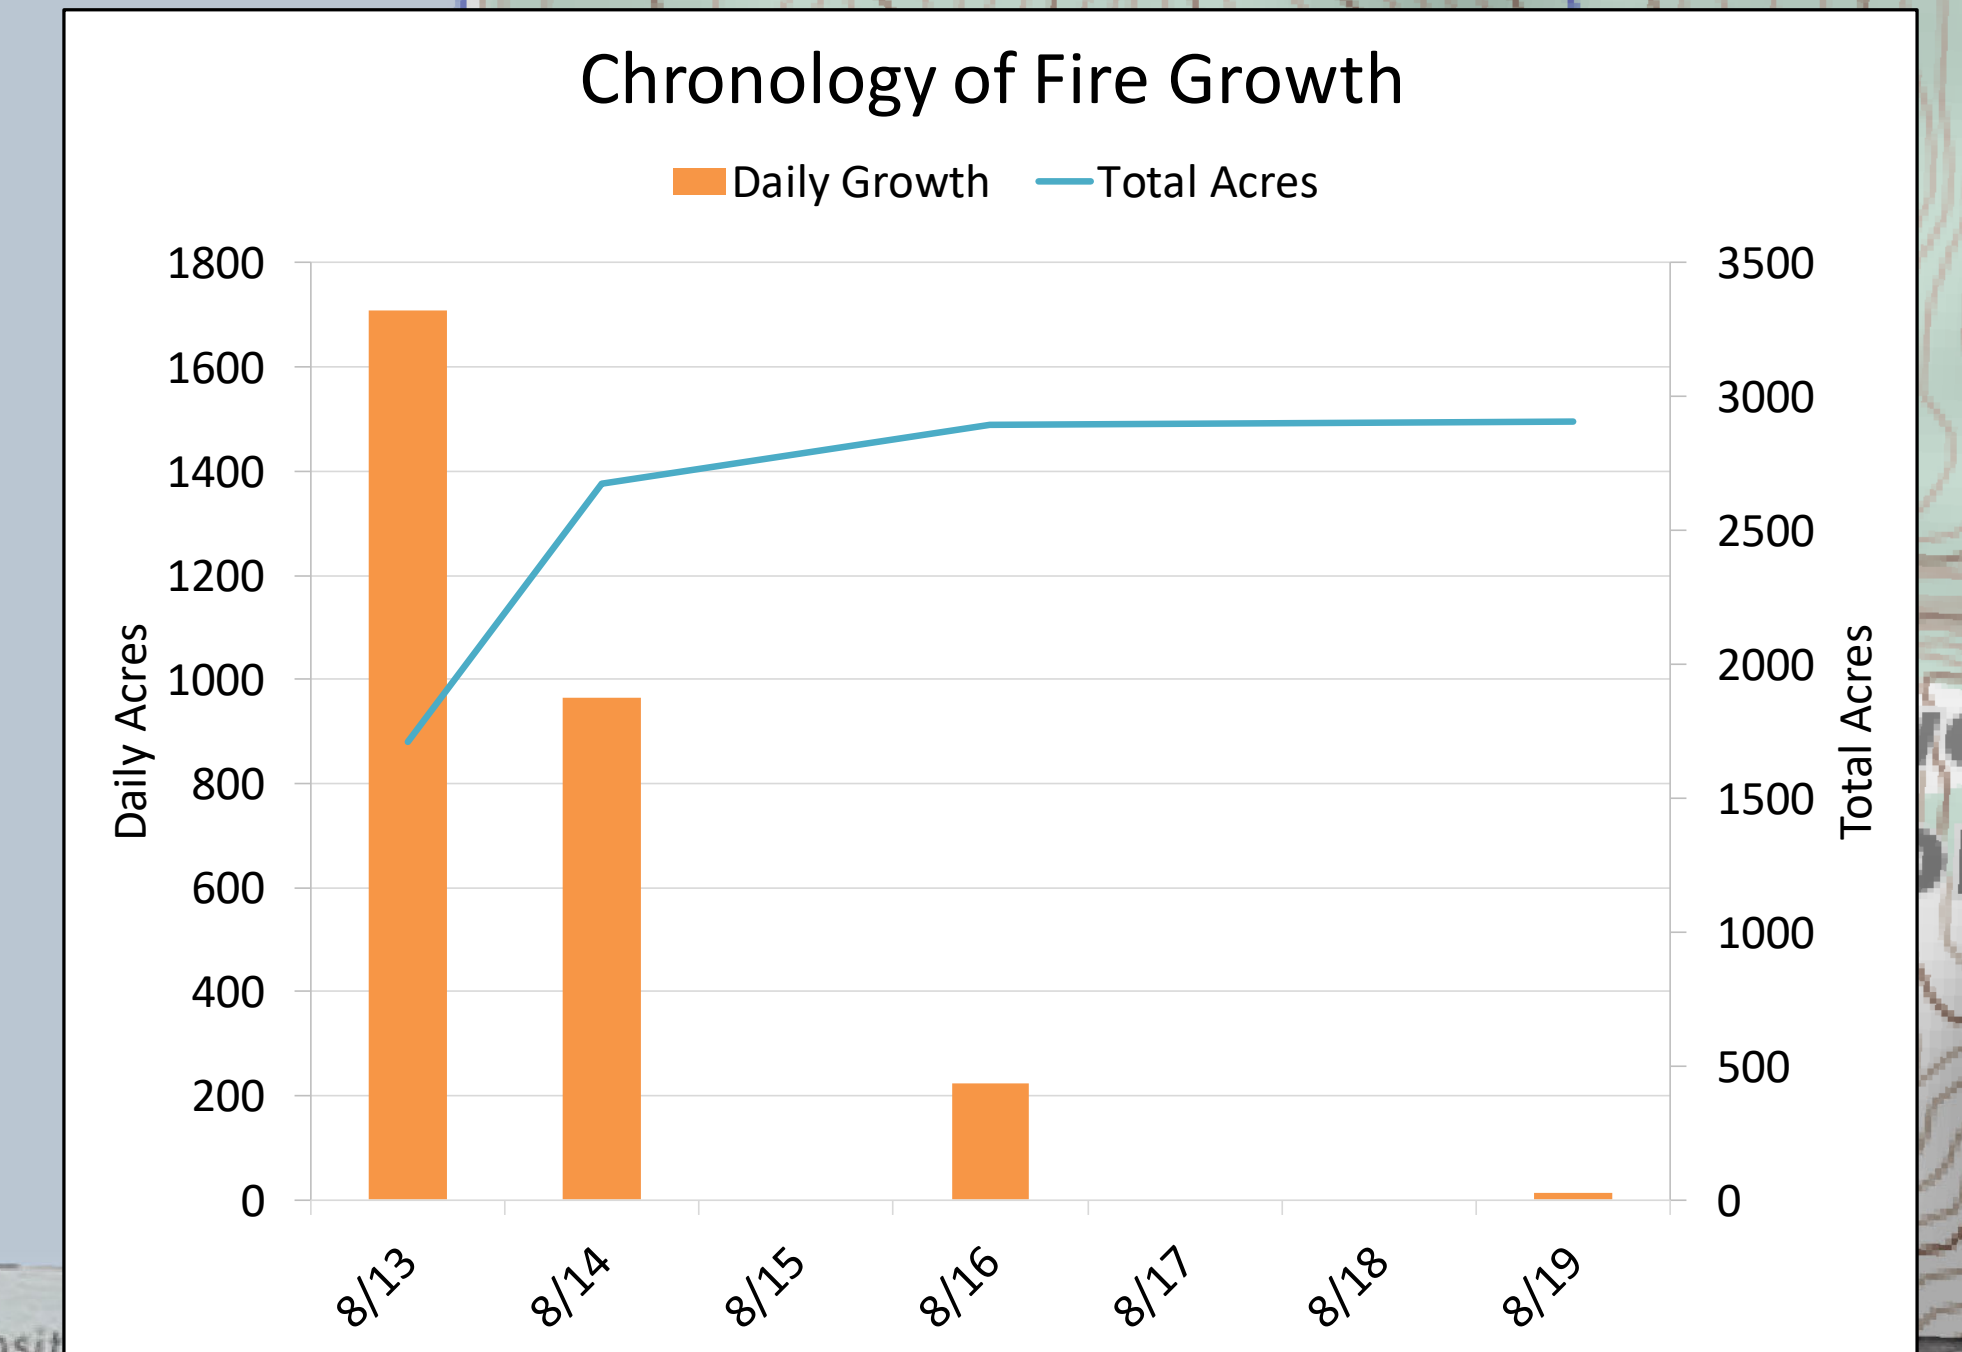

Boundary Fire 2018

	Perimeter Date and Time	Burn Period	Daily Growth	Total Acres
	September 2, 2018		8/13	1709
	September 7, 2018		8/14	964
	September 8, 2018		8/16	223
	September 9, 2018		8/19	14

Boundary Fire 2018