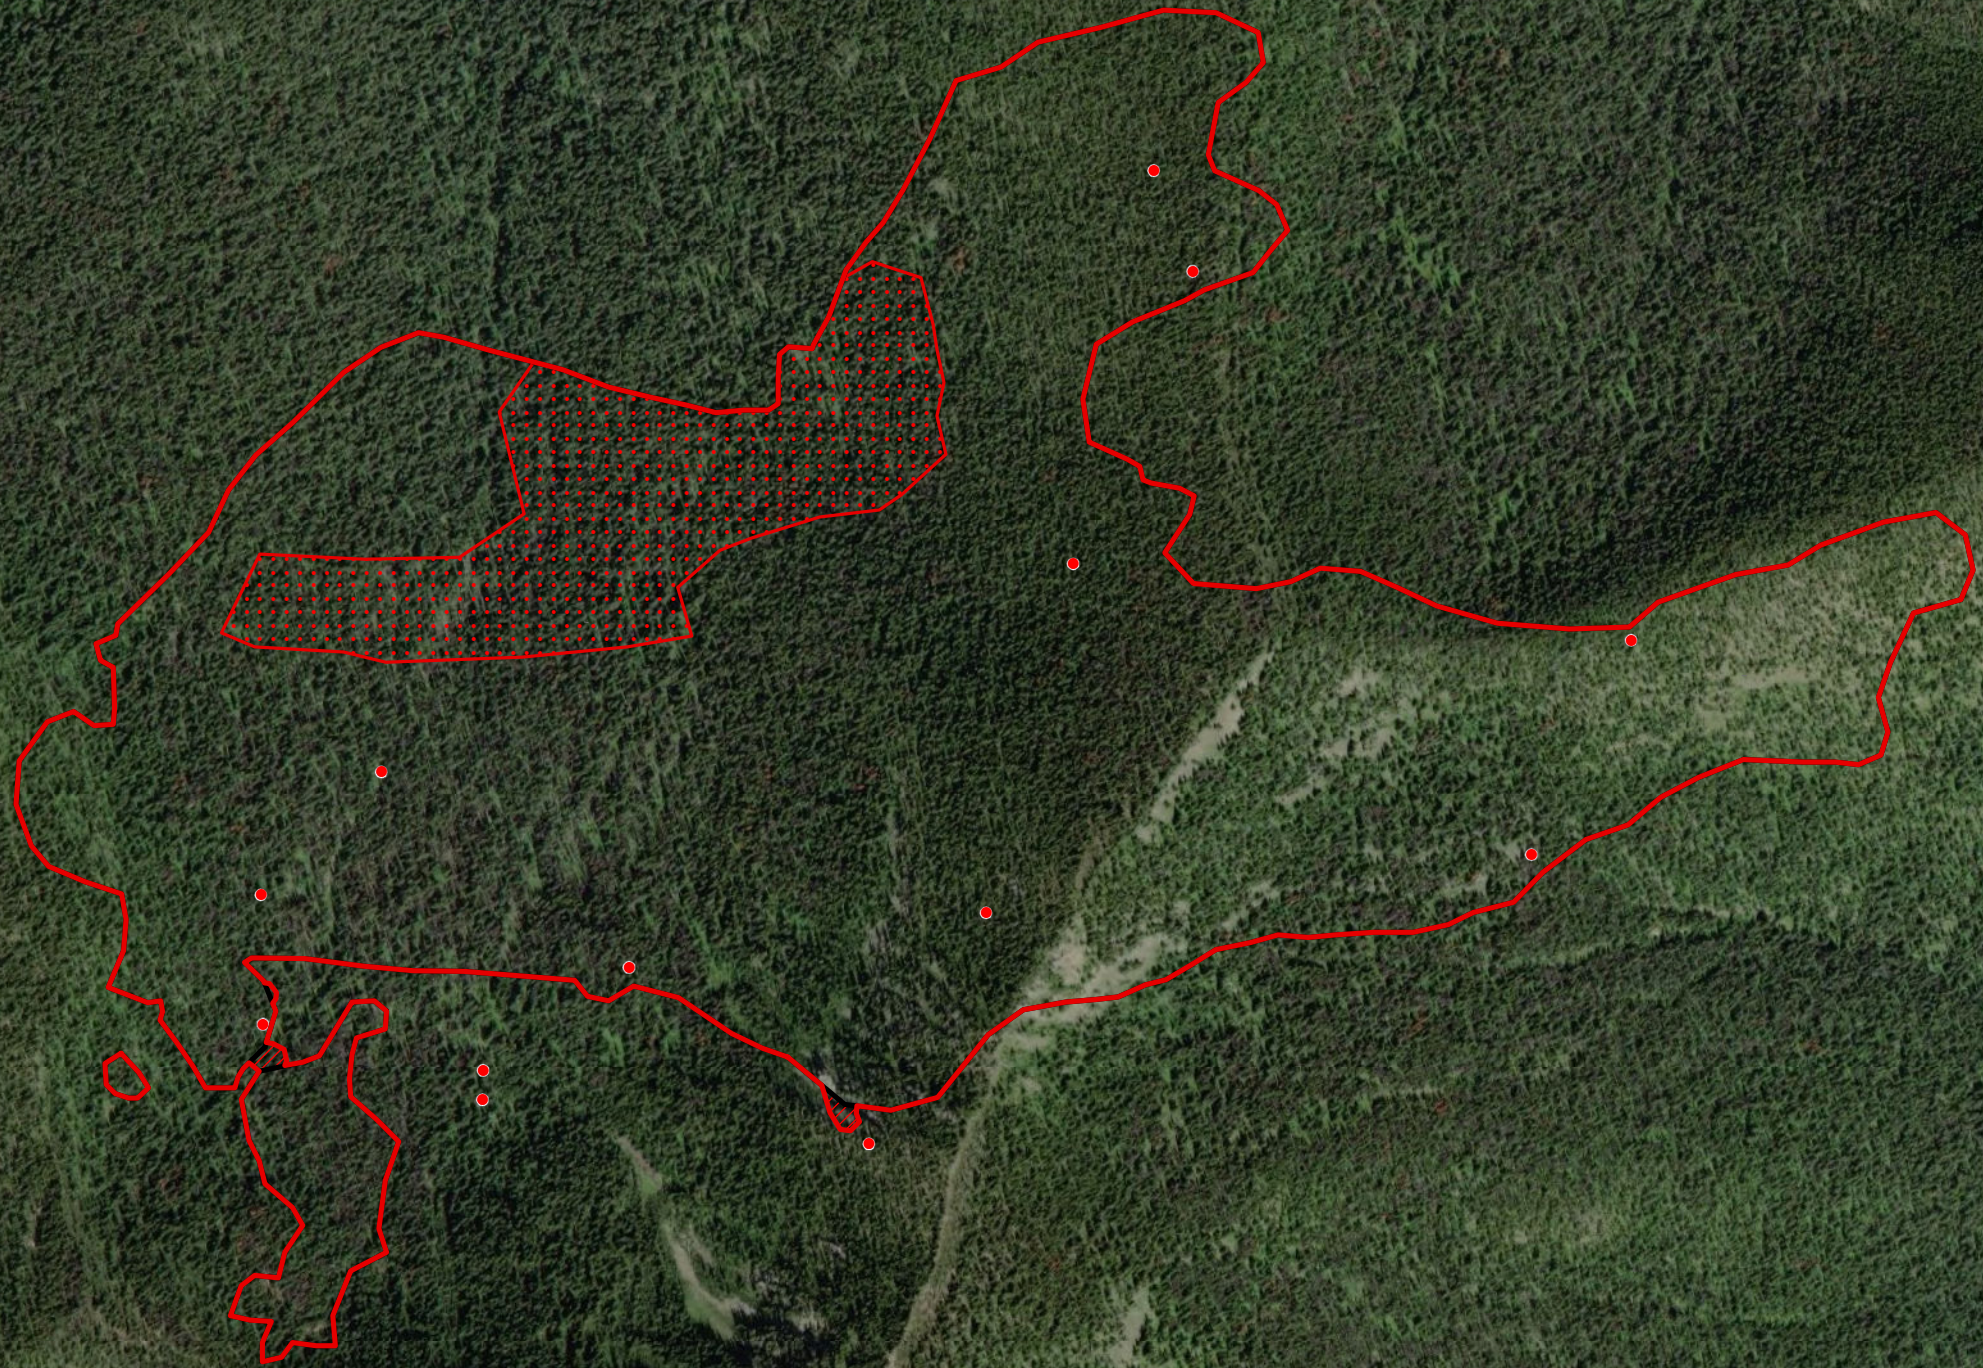

114°32'0"W

114°31'0"W

114°30'0"W

48°44'0"N

**Legend**

- Heat Perimeter
- Previous Heat Perimeter
- Intense Heat
- Scattered Heat
- Isolated Heat Sources

IRIN: cob bailey  
 Incident ID: MT-FNF-000377  
 Interpreted Acreage: 280  
 DOP: 8/21/2018 0130 MDT

Coordinate System: NAD 1983 UTM Zone 12N

114°32'0"W

114°31'0"W

114°30'0"W

48°43'0"N

48°43'0"N