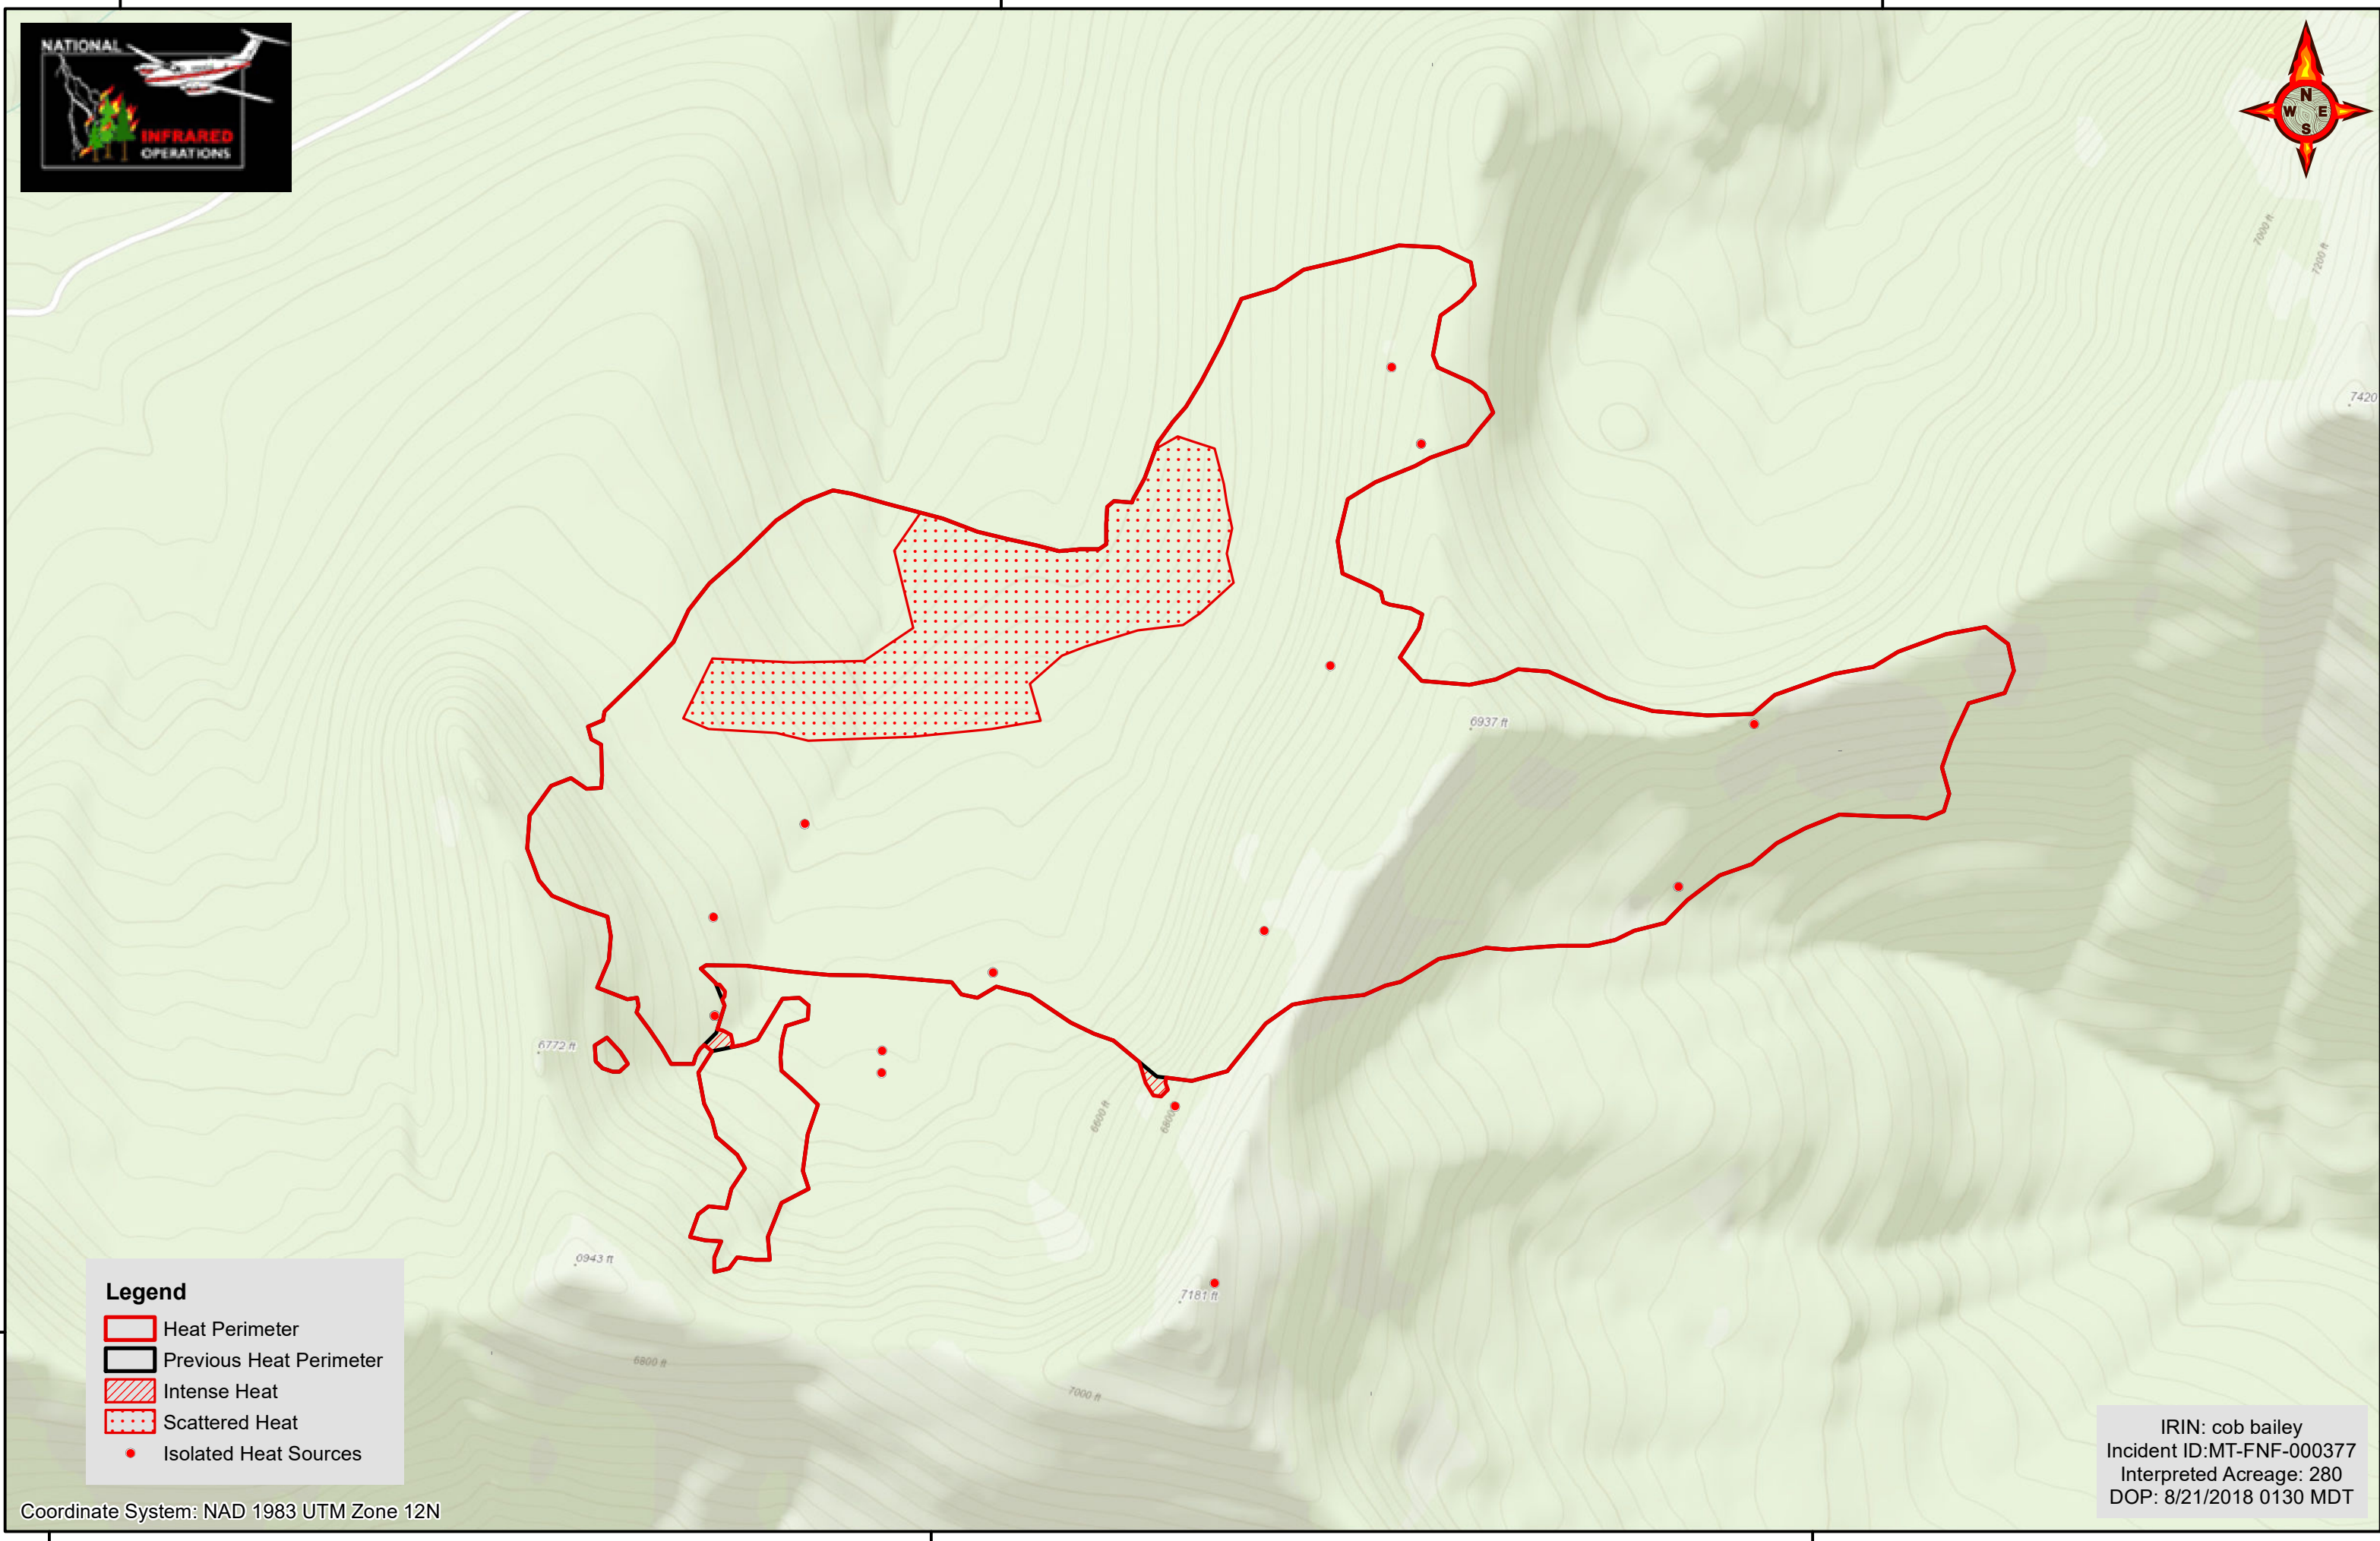

Legend

- Heat Perimeter
- Previous Heat Perimeter
- Intense Heat
- Scattered Heat
- Isolated Heat Sources

IRIN: cob bailey
Incident ID: MT-FNF-000377
Interpreted Acreage: 280
DOP: 8/21/2018 0130 MDT

Coordinate System: NAD 1983 UTM Zone 12N

48°43'0"N

48°43'0"N

114°32'0"W

114°31'0"W

114°30'0"W

114°32'0"W

114°31'0"W

114°30'0"W