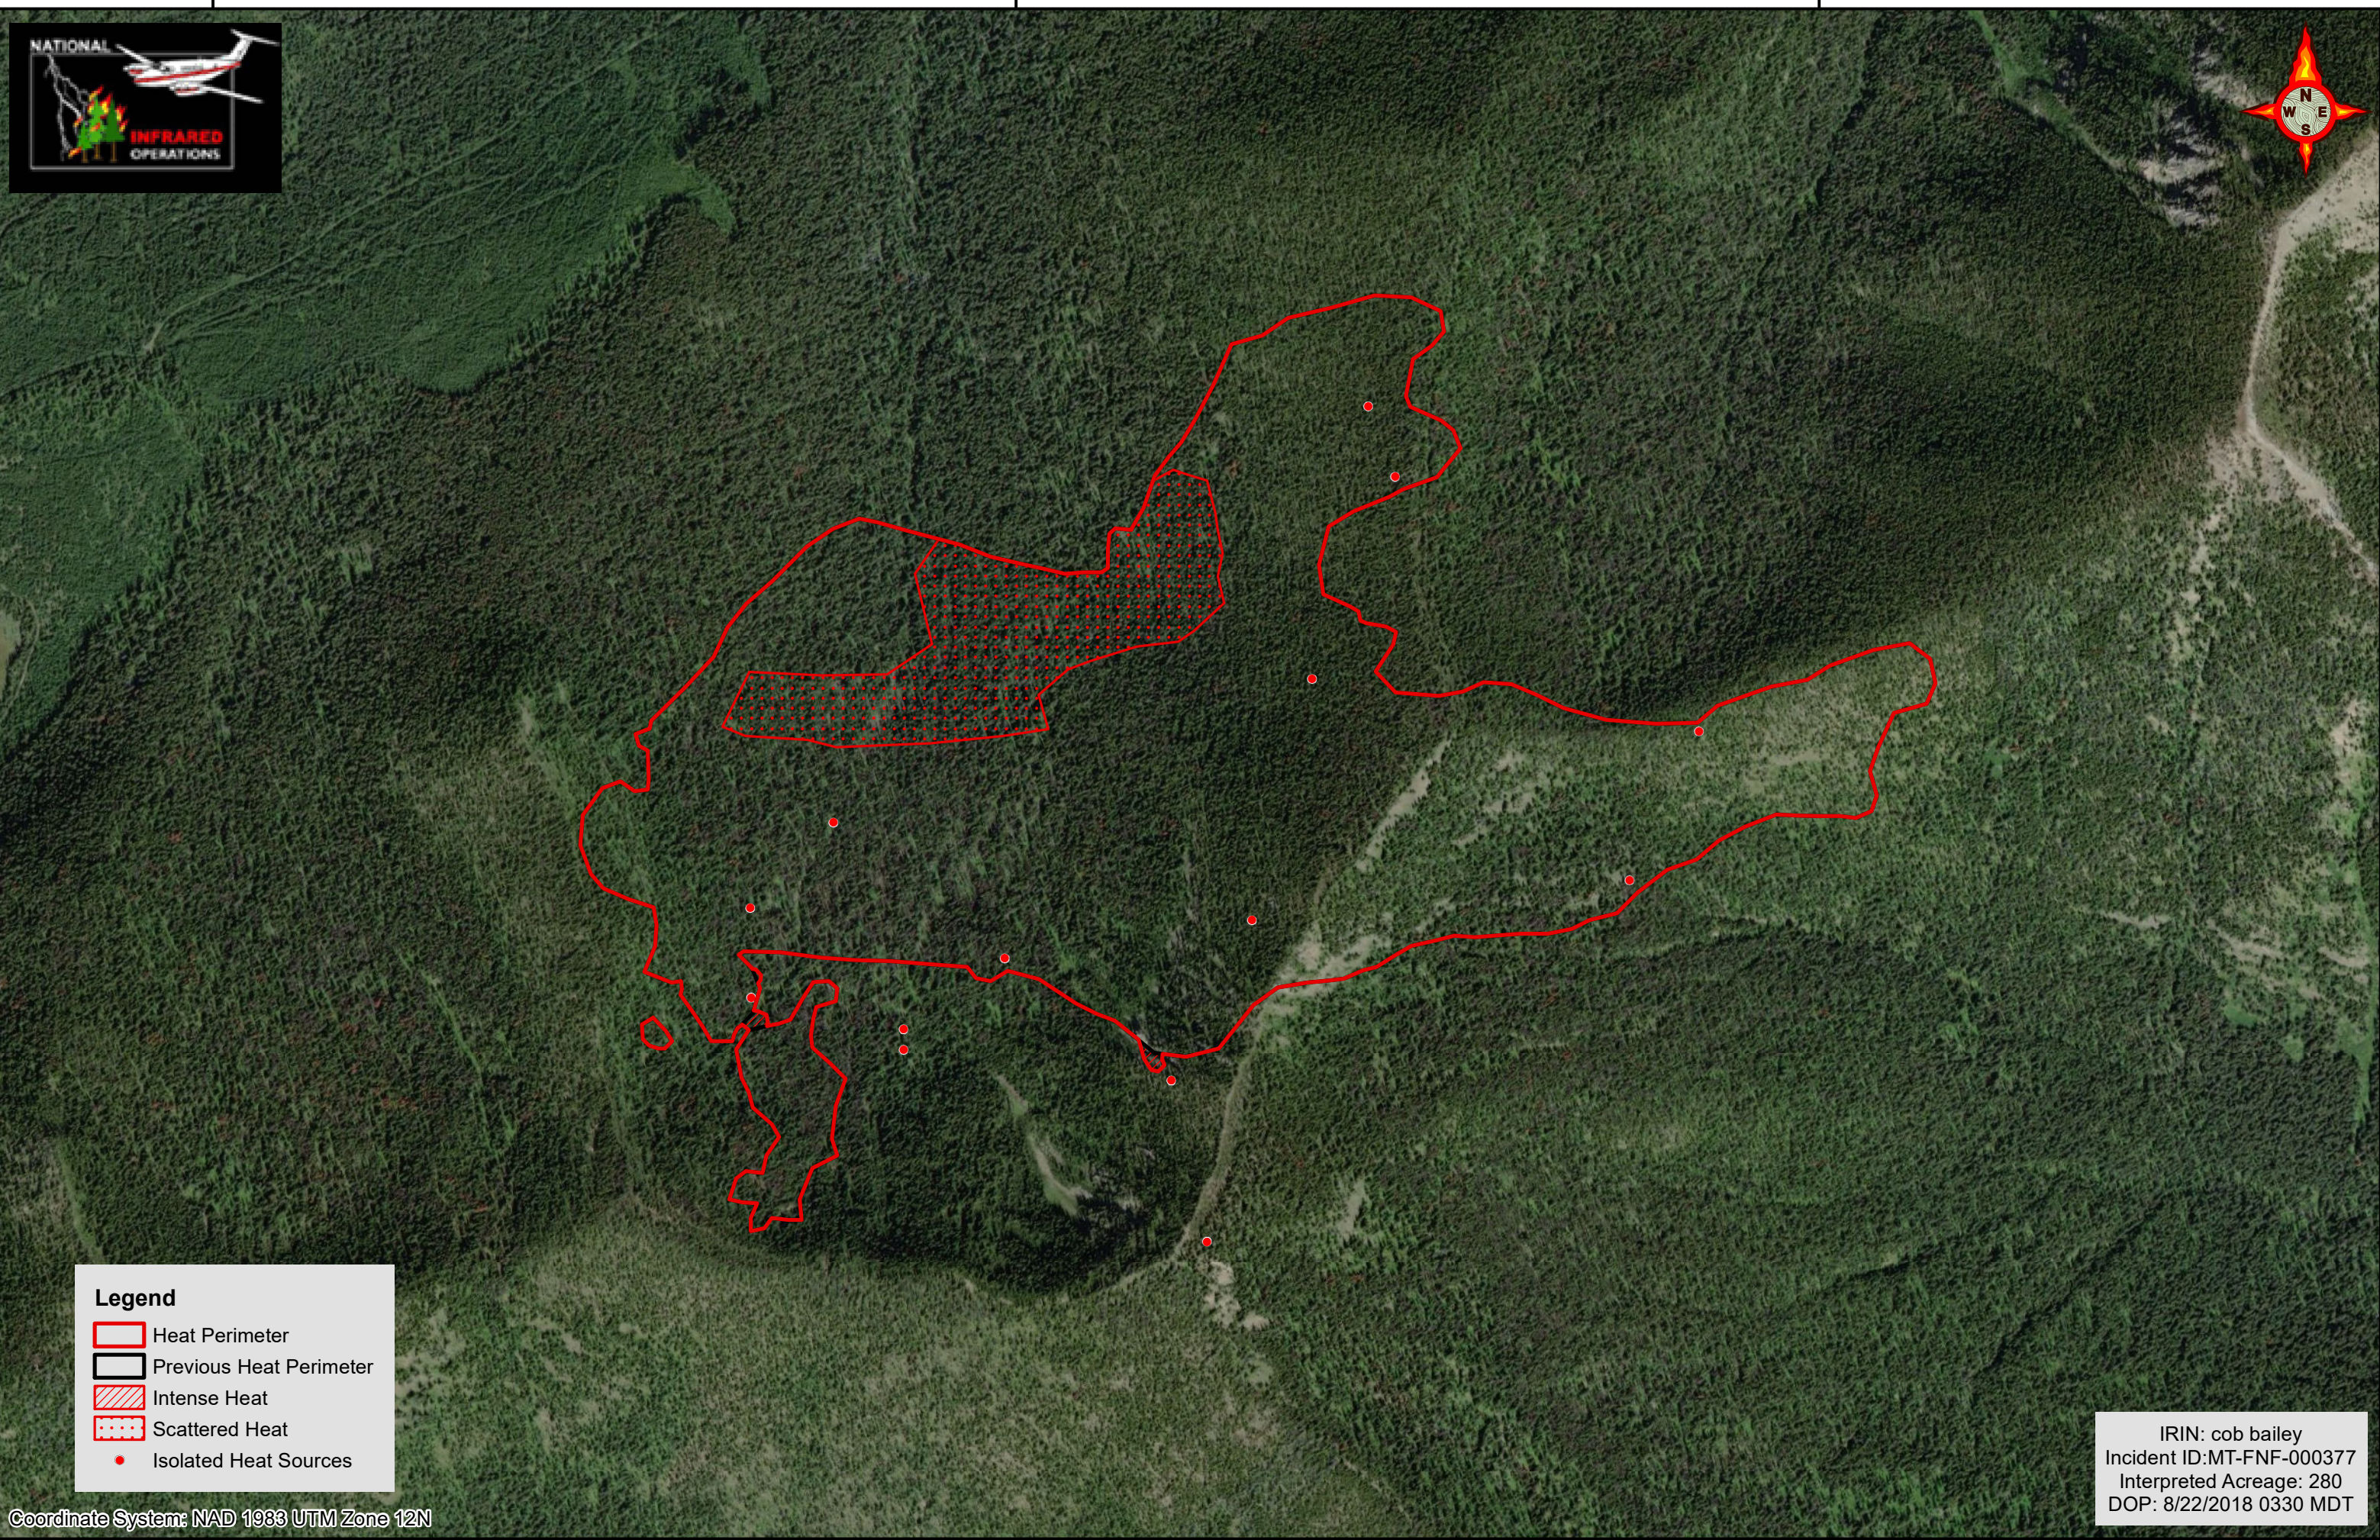

114°32'0"W

114°31'0"W

114°30'0"W

48°44'0"N

48°44'0"N

48°43'0"N

48°43'0"N

**Legend**

- Heat Perimeter
- Previous Heat Perimeter
- Intense Heat
- Scattered Heat
- Isolated Heat Sources

IRIN: cob bailey  
 Incident ID: MT-FNF-000377  
 Interpreted Acreage: 280  
 DOP: 8/22/2018 0330 MDT

Coordinate System: NAD 1983 UTM Zone 12N

114°32'0"W

114°31'0"W

114°30'0"W