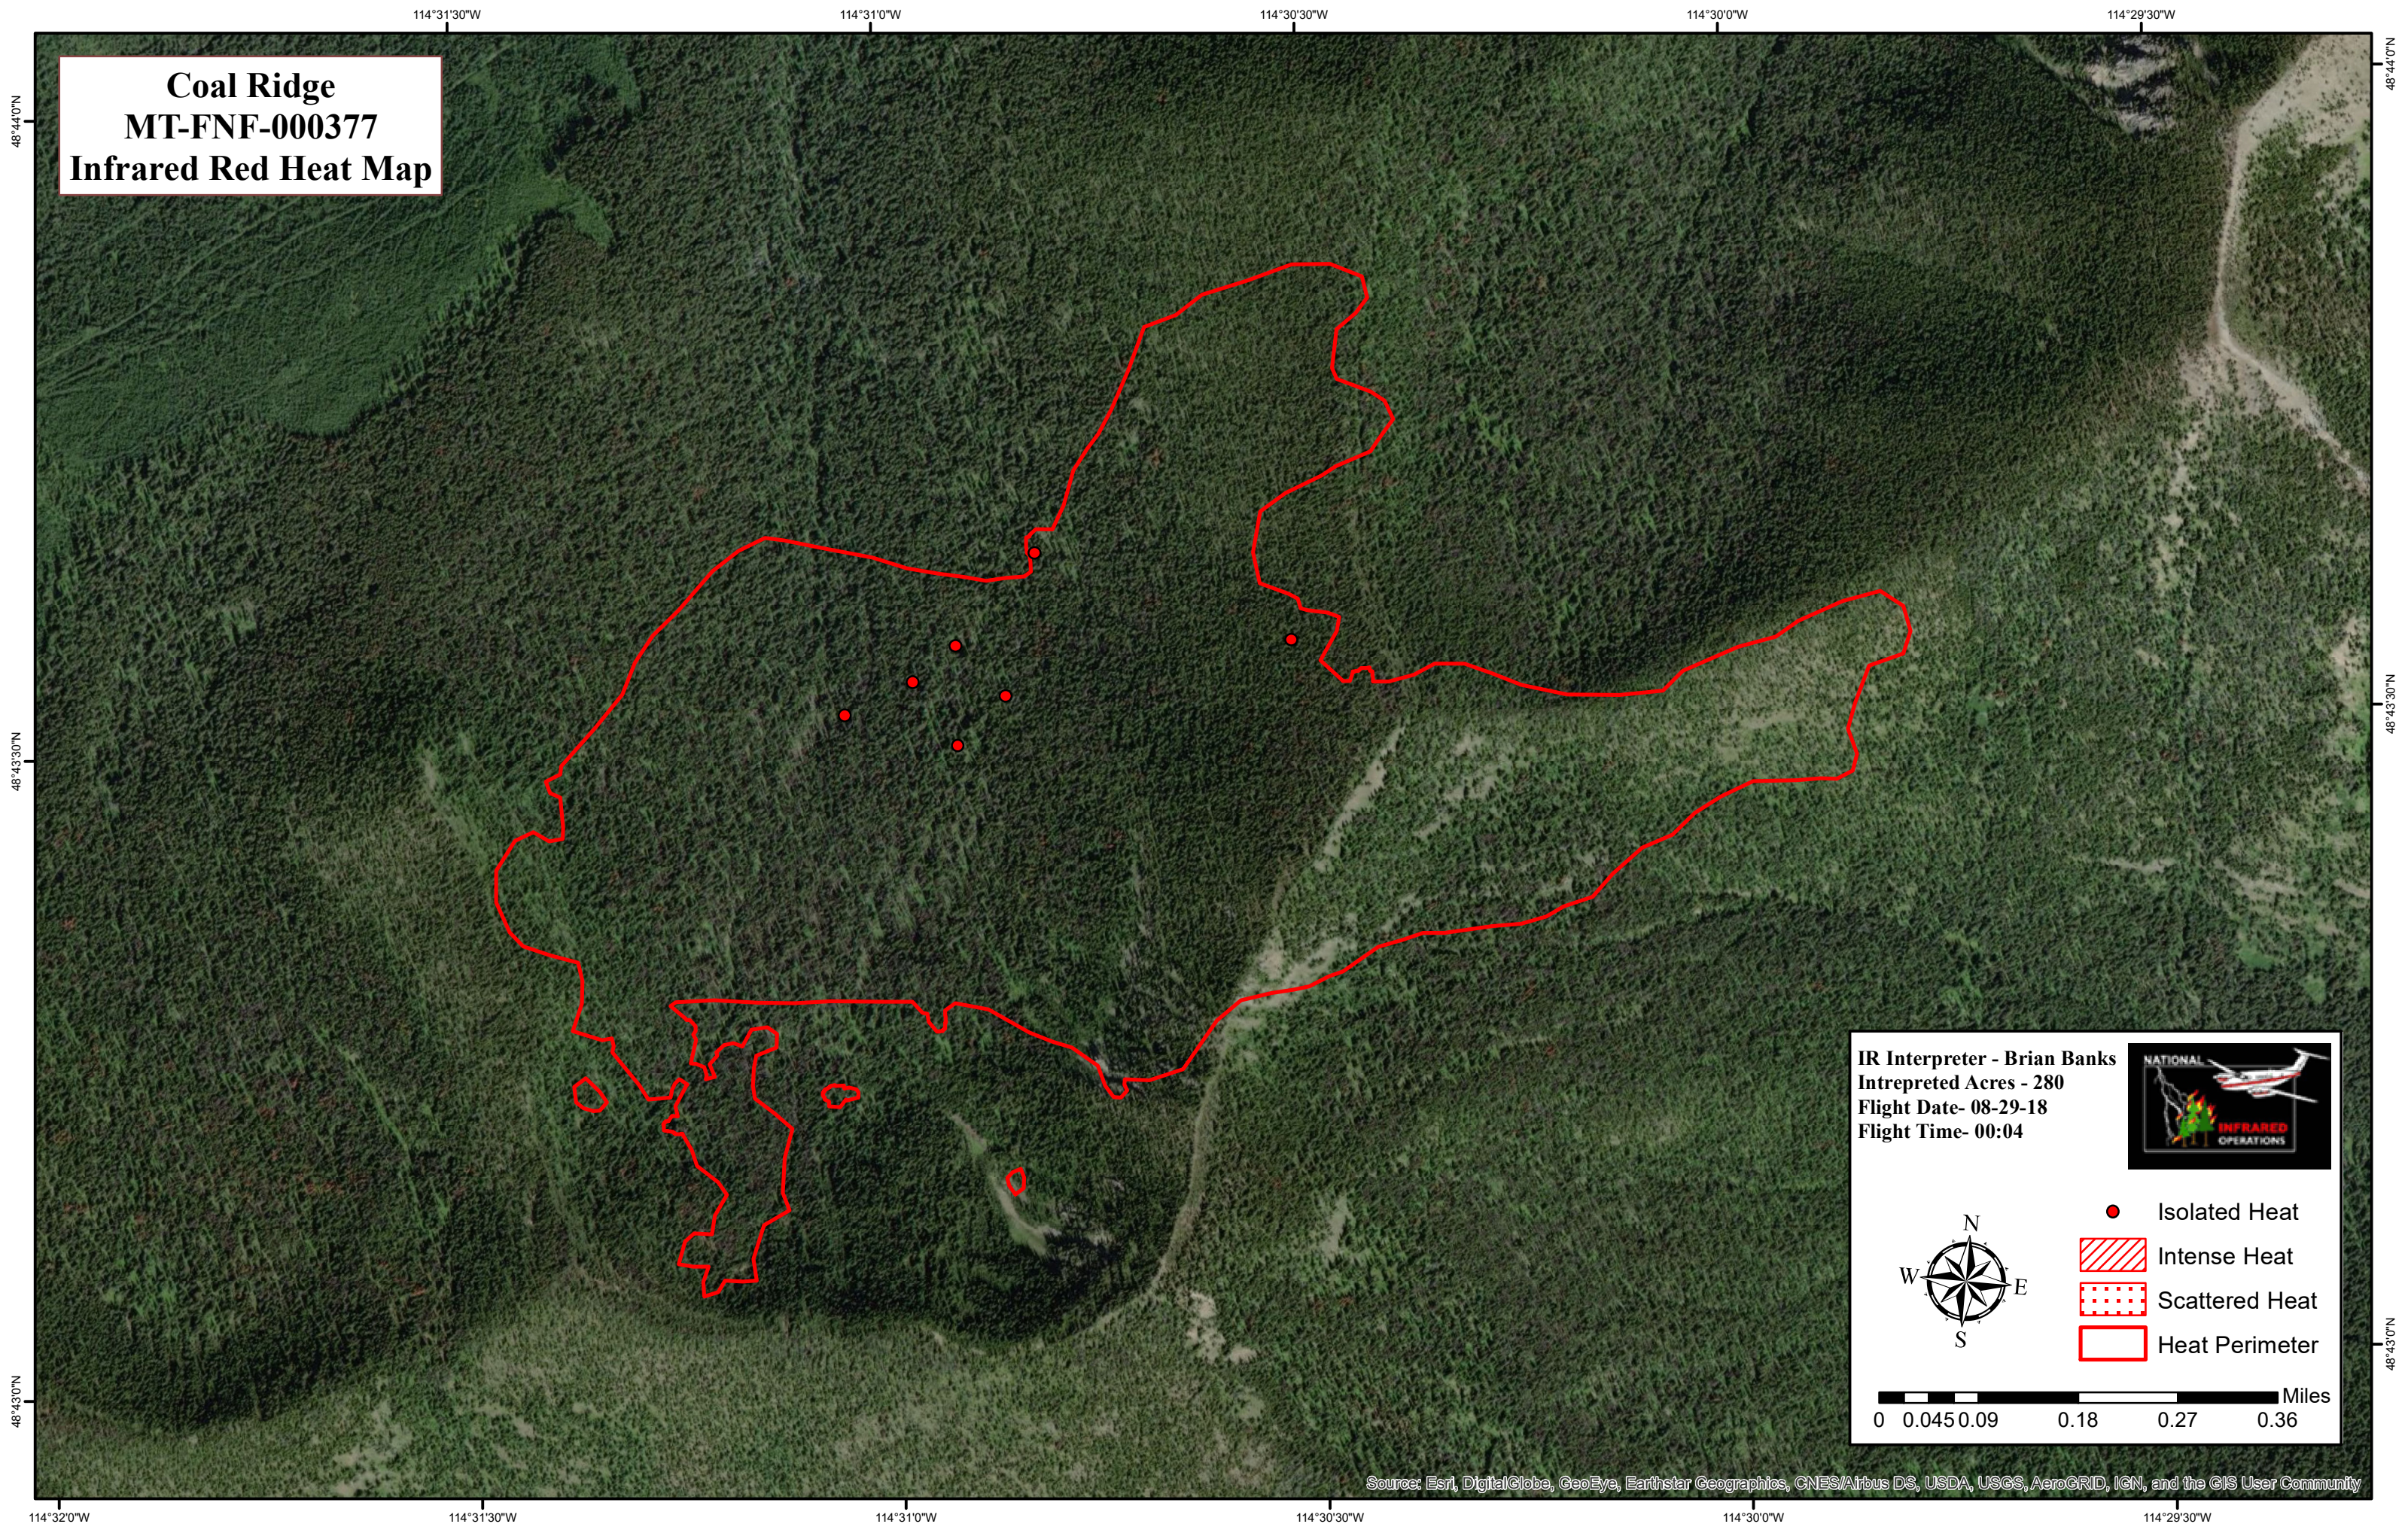

**Coal Ridge
MT-FNF-000377
Infrared Red Heat Map**

IR Interpreter - Brian Banks
Intepreted Acres - 280
Flight Date- 08-29-18
Flight Time- 00:04

- Isolated Heat
- ▨ Intense Heat
- ▤ Scattered Heat
- ▭ Heat Perimeter