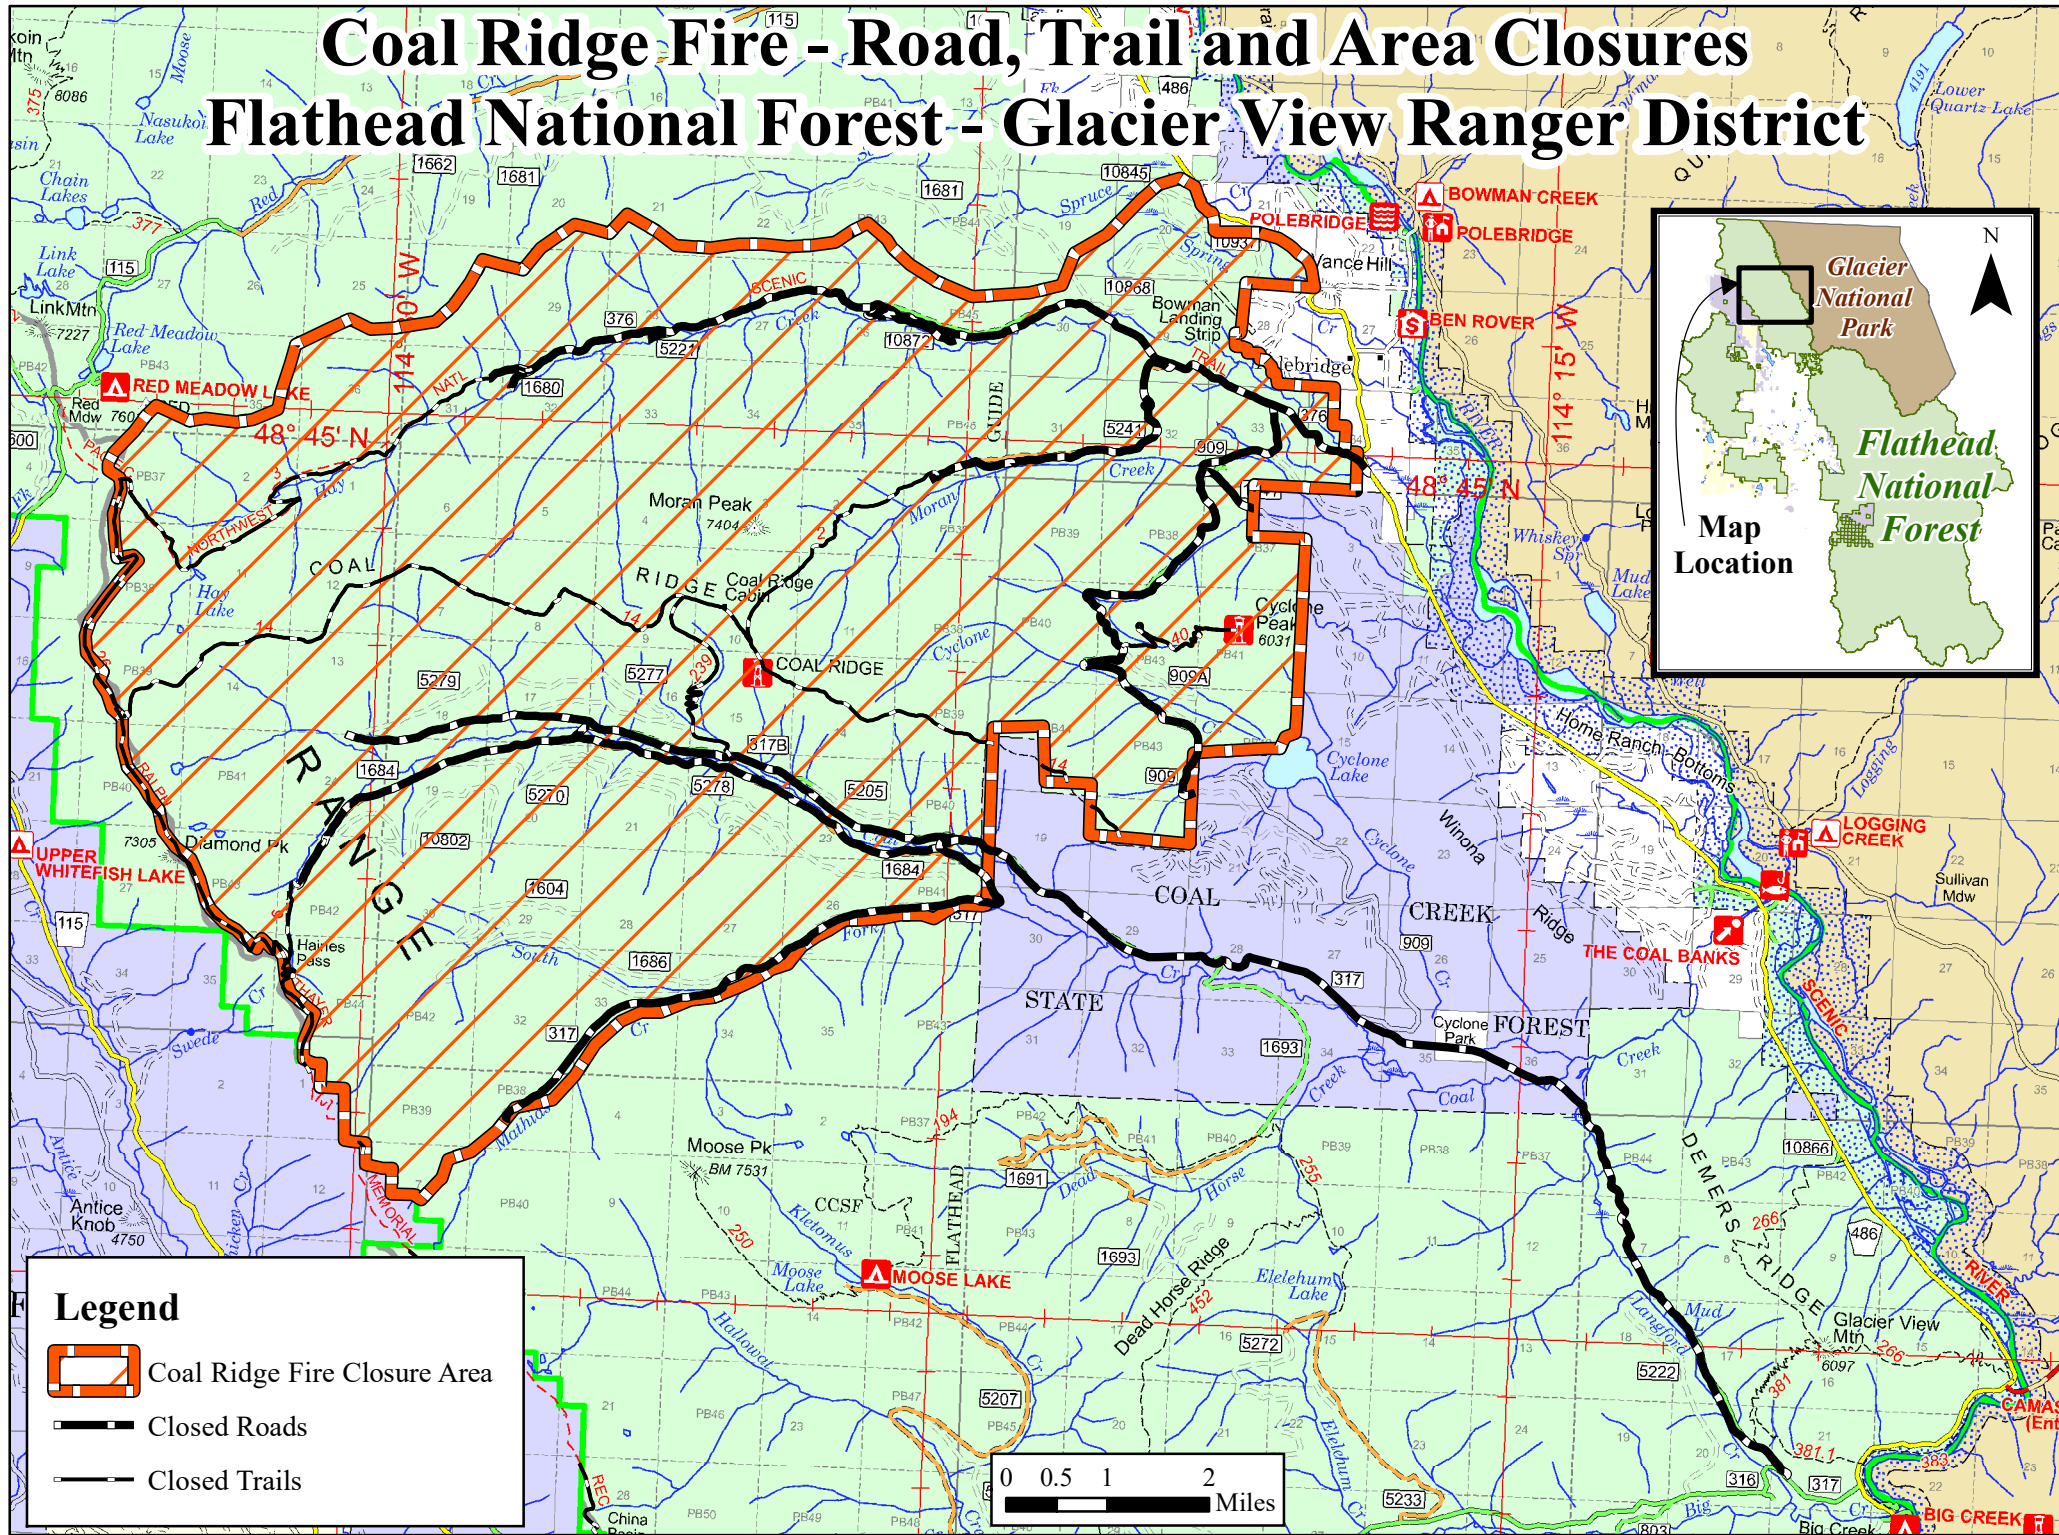

Coal Ridge Fire - Road, Trail and Area Closures

Flathead National Forest - Glacier View Ranger District

Legend

-  Coal Ridge Fire Closure Area
-  Closed Roads
-  Closed Trails