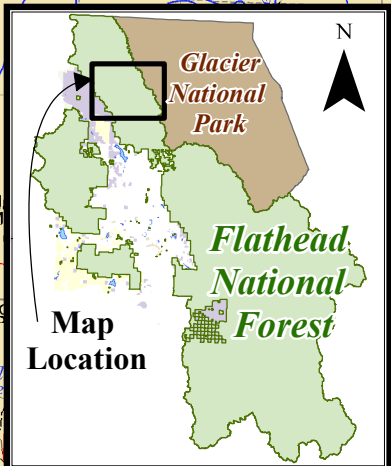

Coal Ridge Fire - Road, Trail and Area Closures

Flathead National Forest - Glacier View Ranger District

Legend

-  Coal Ridge Fire Closure Area
-  Closed Roads
-  Closed Trails