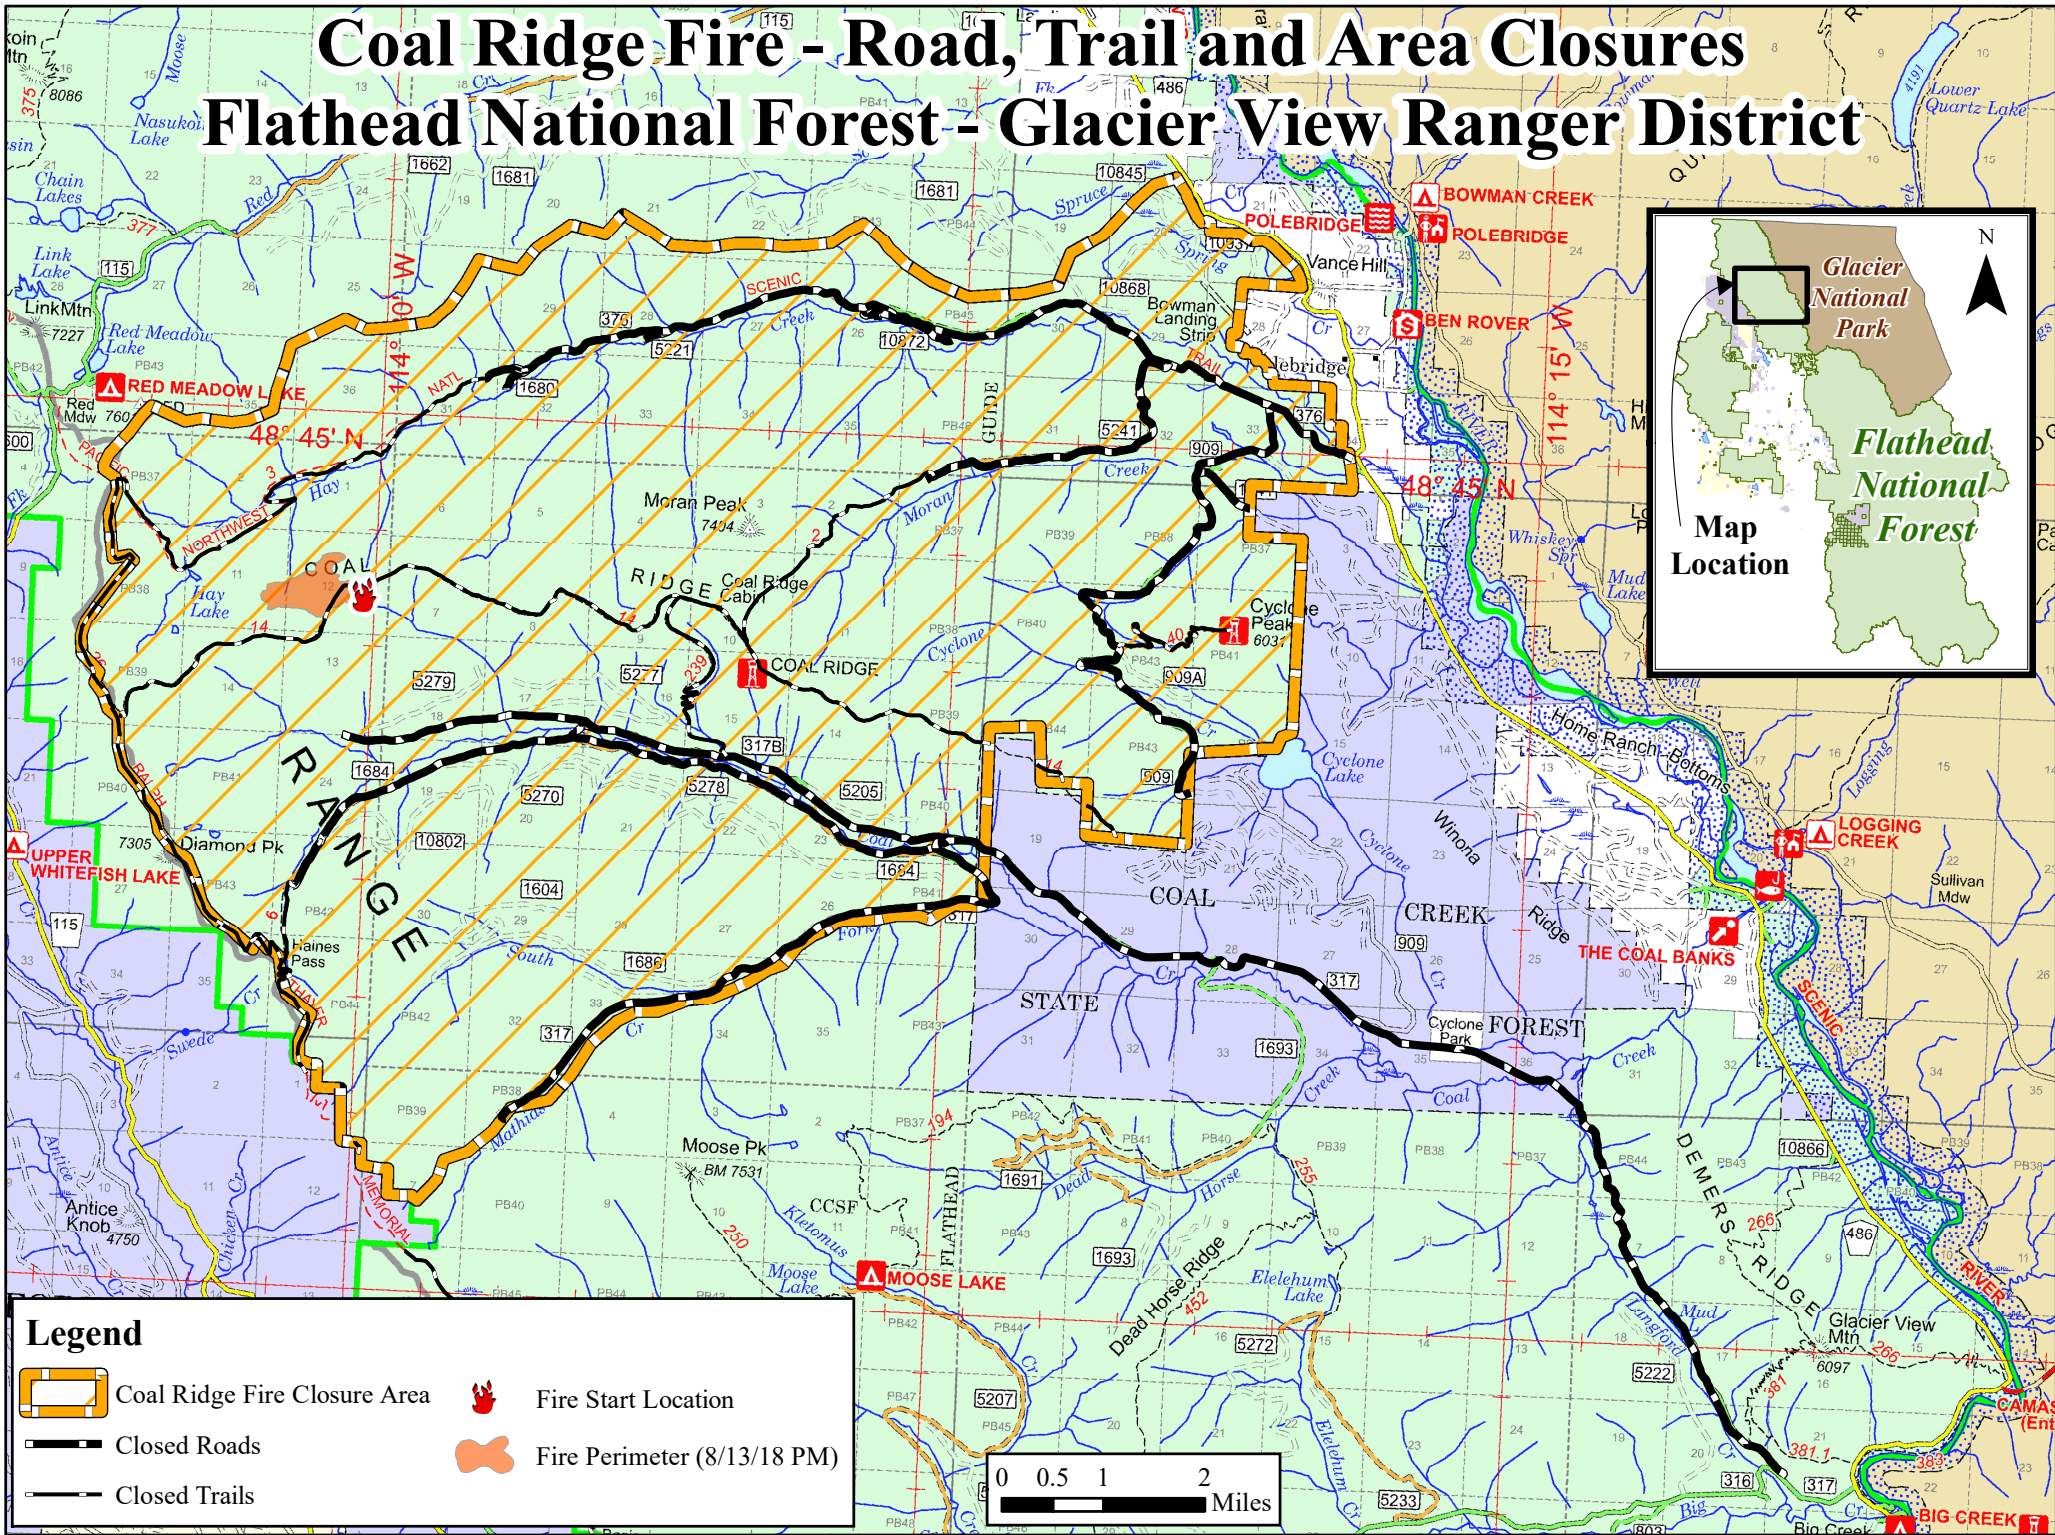

Coal Ridge Fire - Road, Trail and Area Closures

Flathead National Forest - Glacier View Ranger District

Legend

-  Coal Ridge Fire Closure Area
-  Fire Start Location
-  Closed Roads
-  Fire Perimeter (8/13/18 PM)
-  Closed Trails

Map Location

Glacier National Park
Flathead National Forest