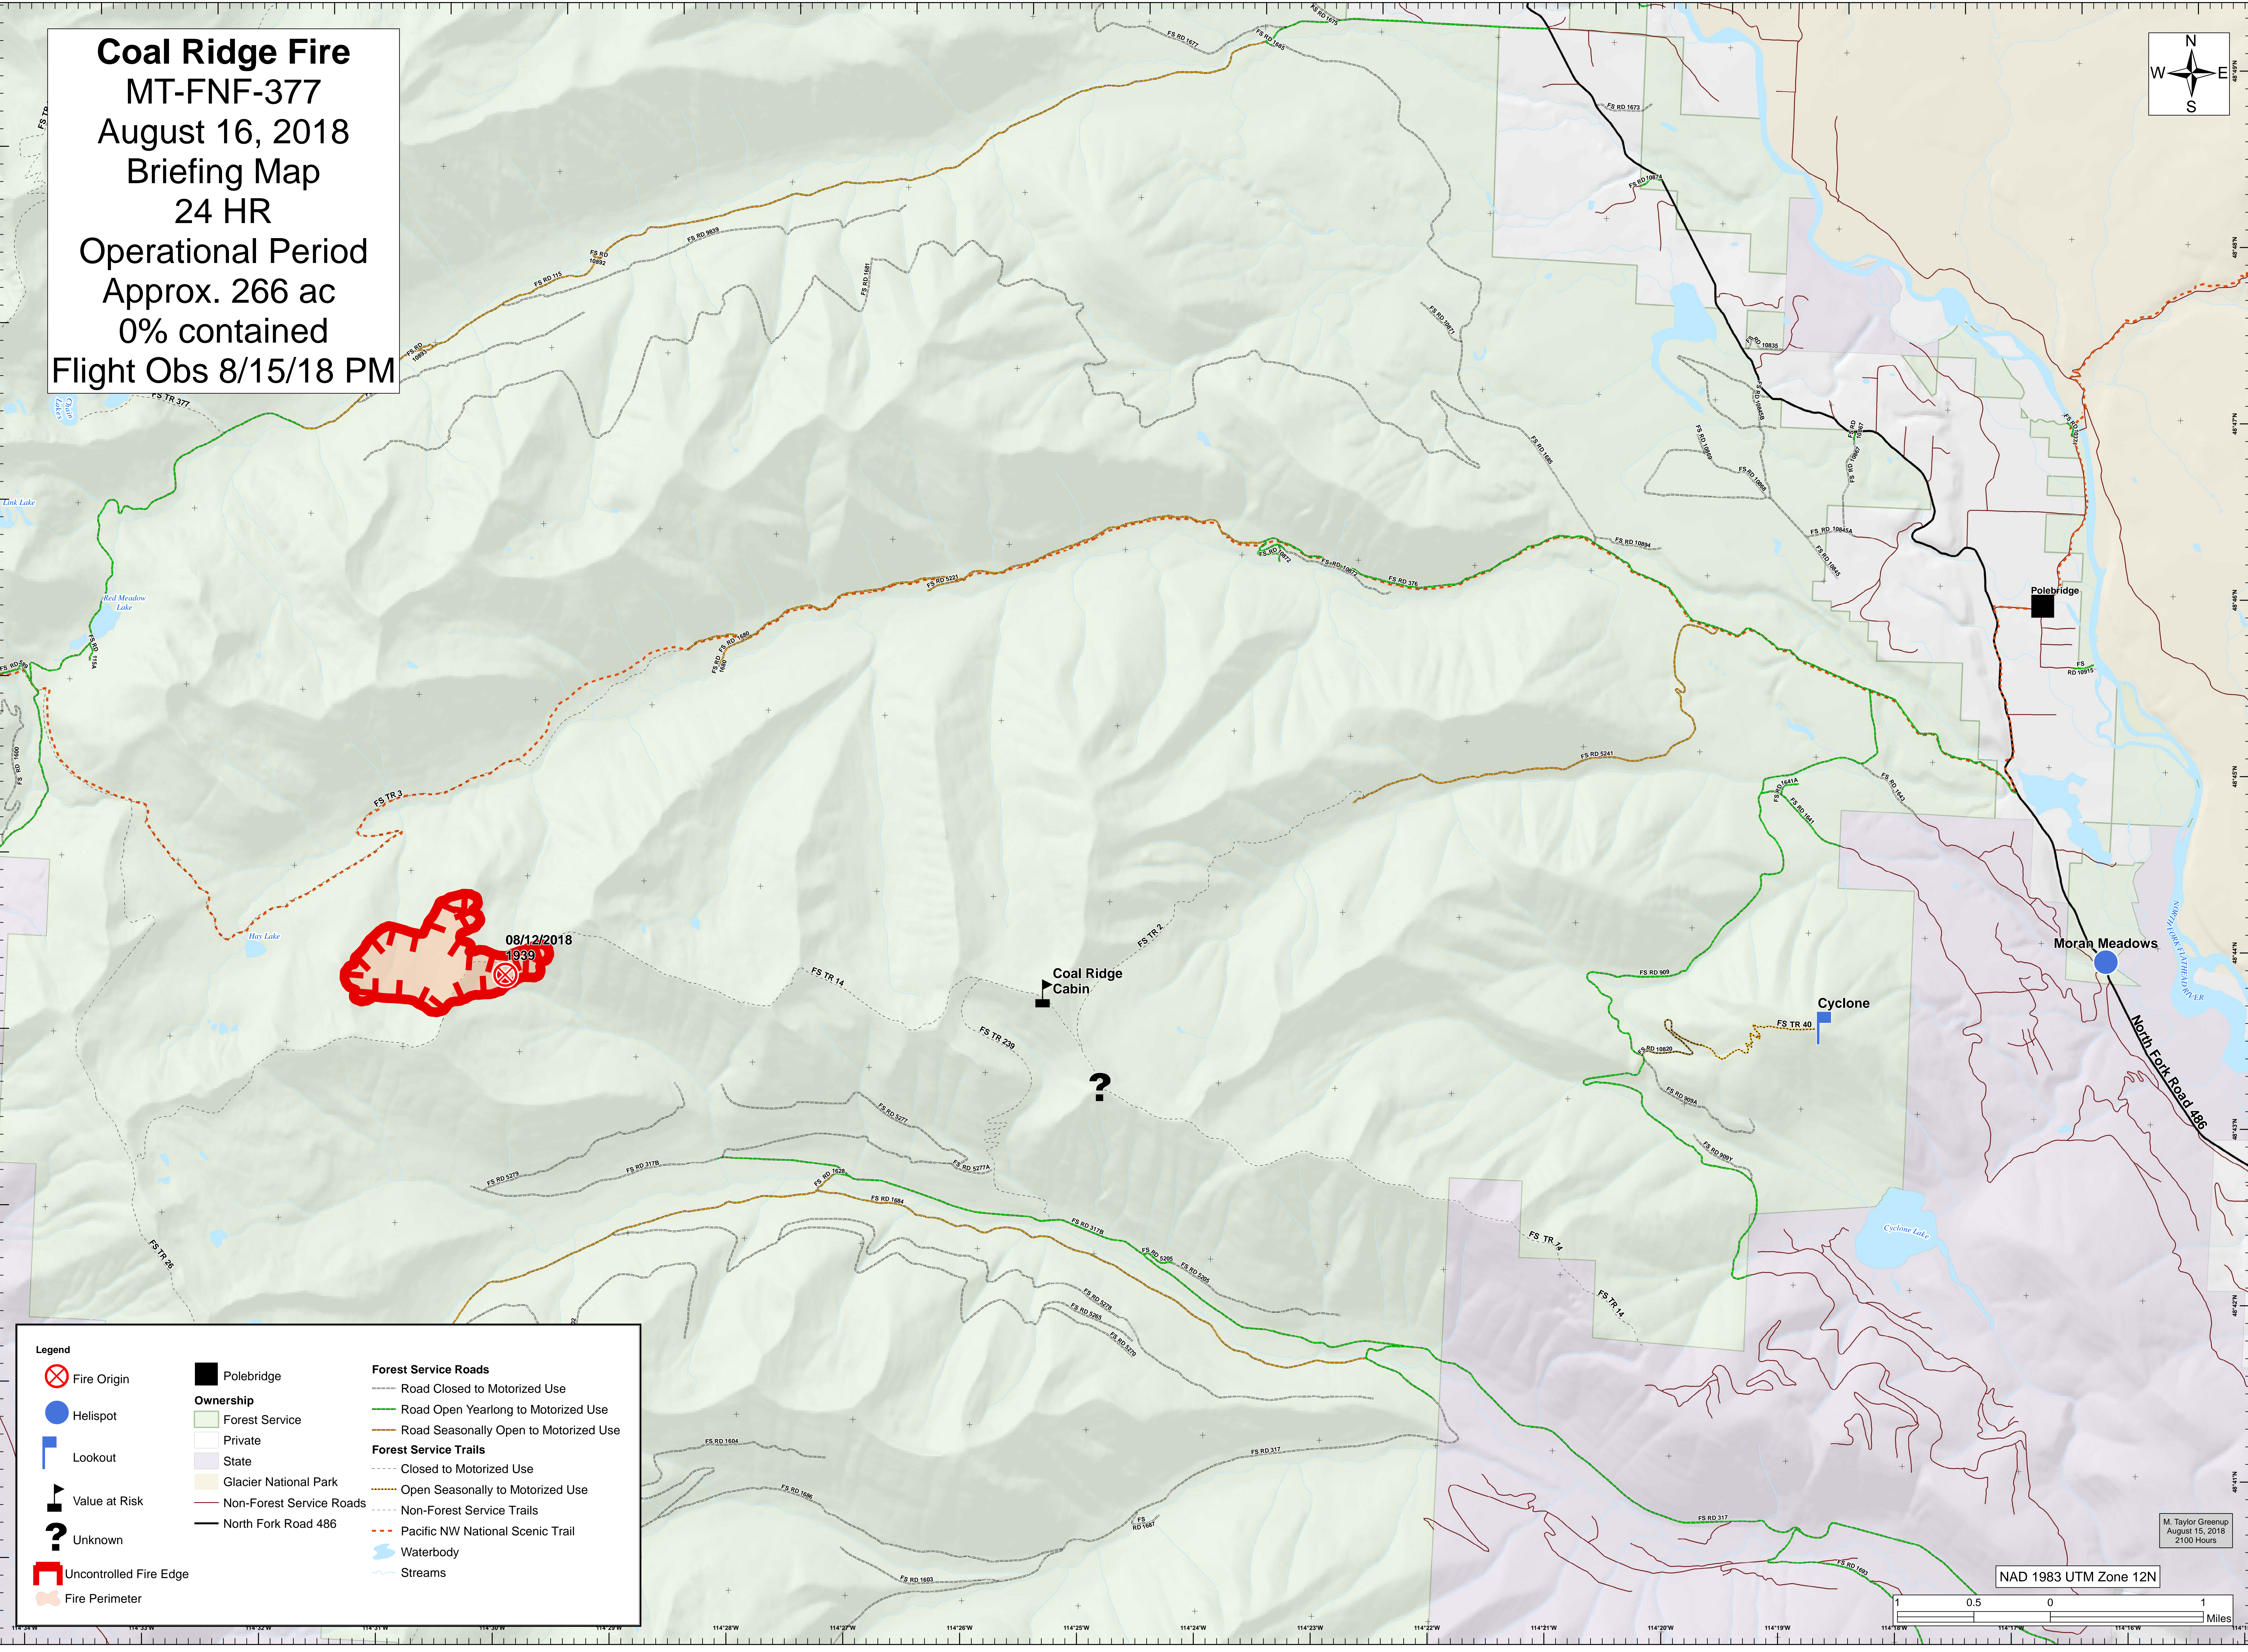

Coal Ridge Fire
MT-FNF-377
August 16, 2018
Briefing Map
24 HR
Operational Period
Approx. 266 ac
0% contained
Flight Obs 8/15/18 PM

Legend

Fire Origin	Polebridge	Forest Service Roads
Helispot	Ownership	Road Closed to Motorized Use
Lookout	Forest Service	Road Open Yearlong to Motorized Use
Value at Risk	Private	Road Seasonally Open to Motorized Use
Unknown	State	Forest Service Trails
Uncontrolled Fire Edge	Glacier National Park	Closed to Motorized Use
Fire Perimeter	Non-Forest Service Roads	Open Seasonally to Motorized Use
	North Fork Road 486	Non-Forest Service Trails
		Pacific NW National Scenic Trail
		Waterbody
		Streams

M. Taylor Greenup
 August 15, 2018
 2100 Hours

NAD 1983 UTM Zone 12N