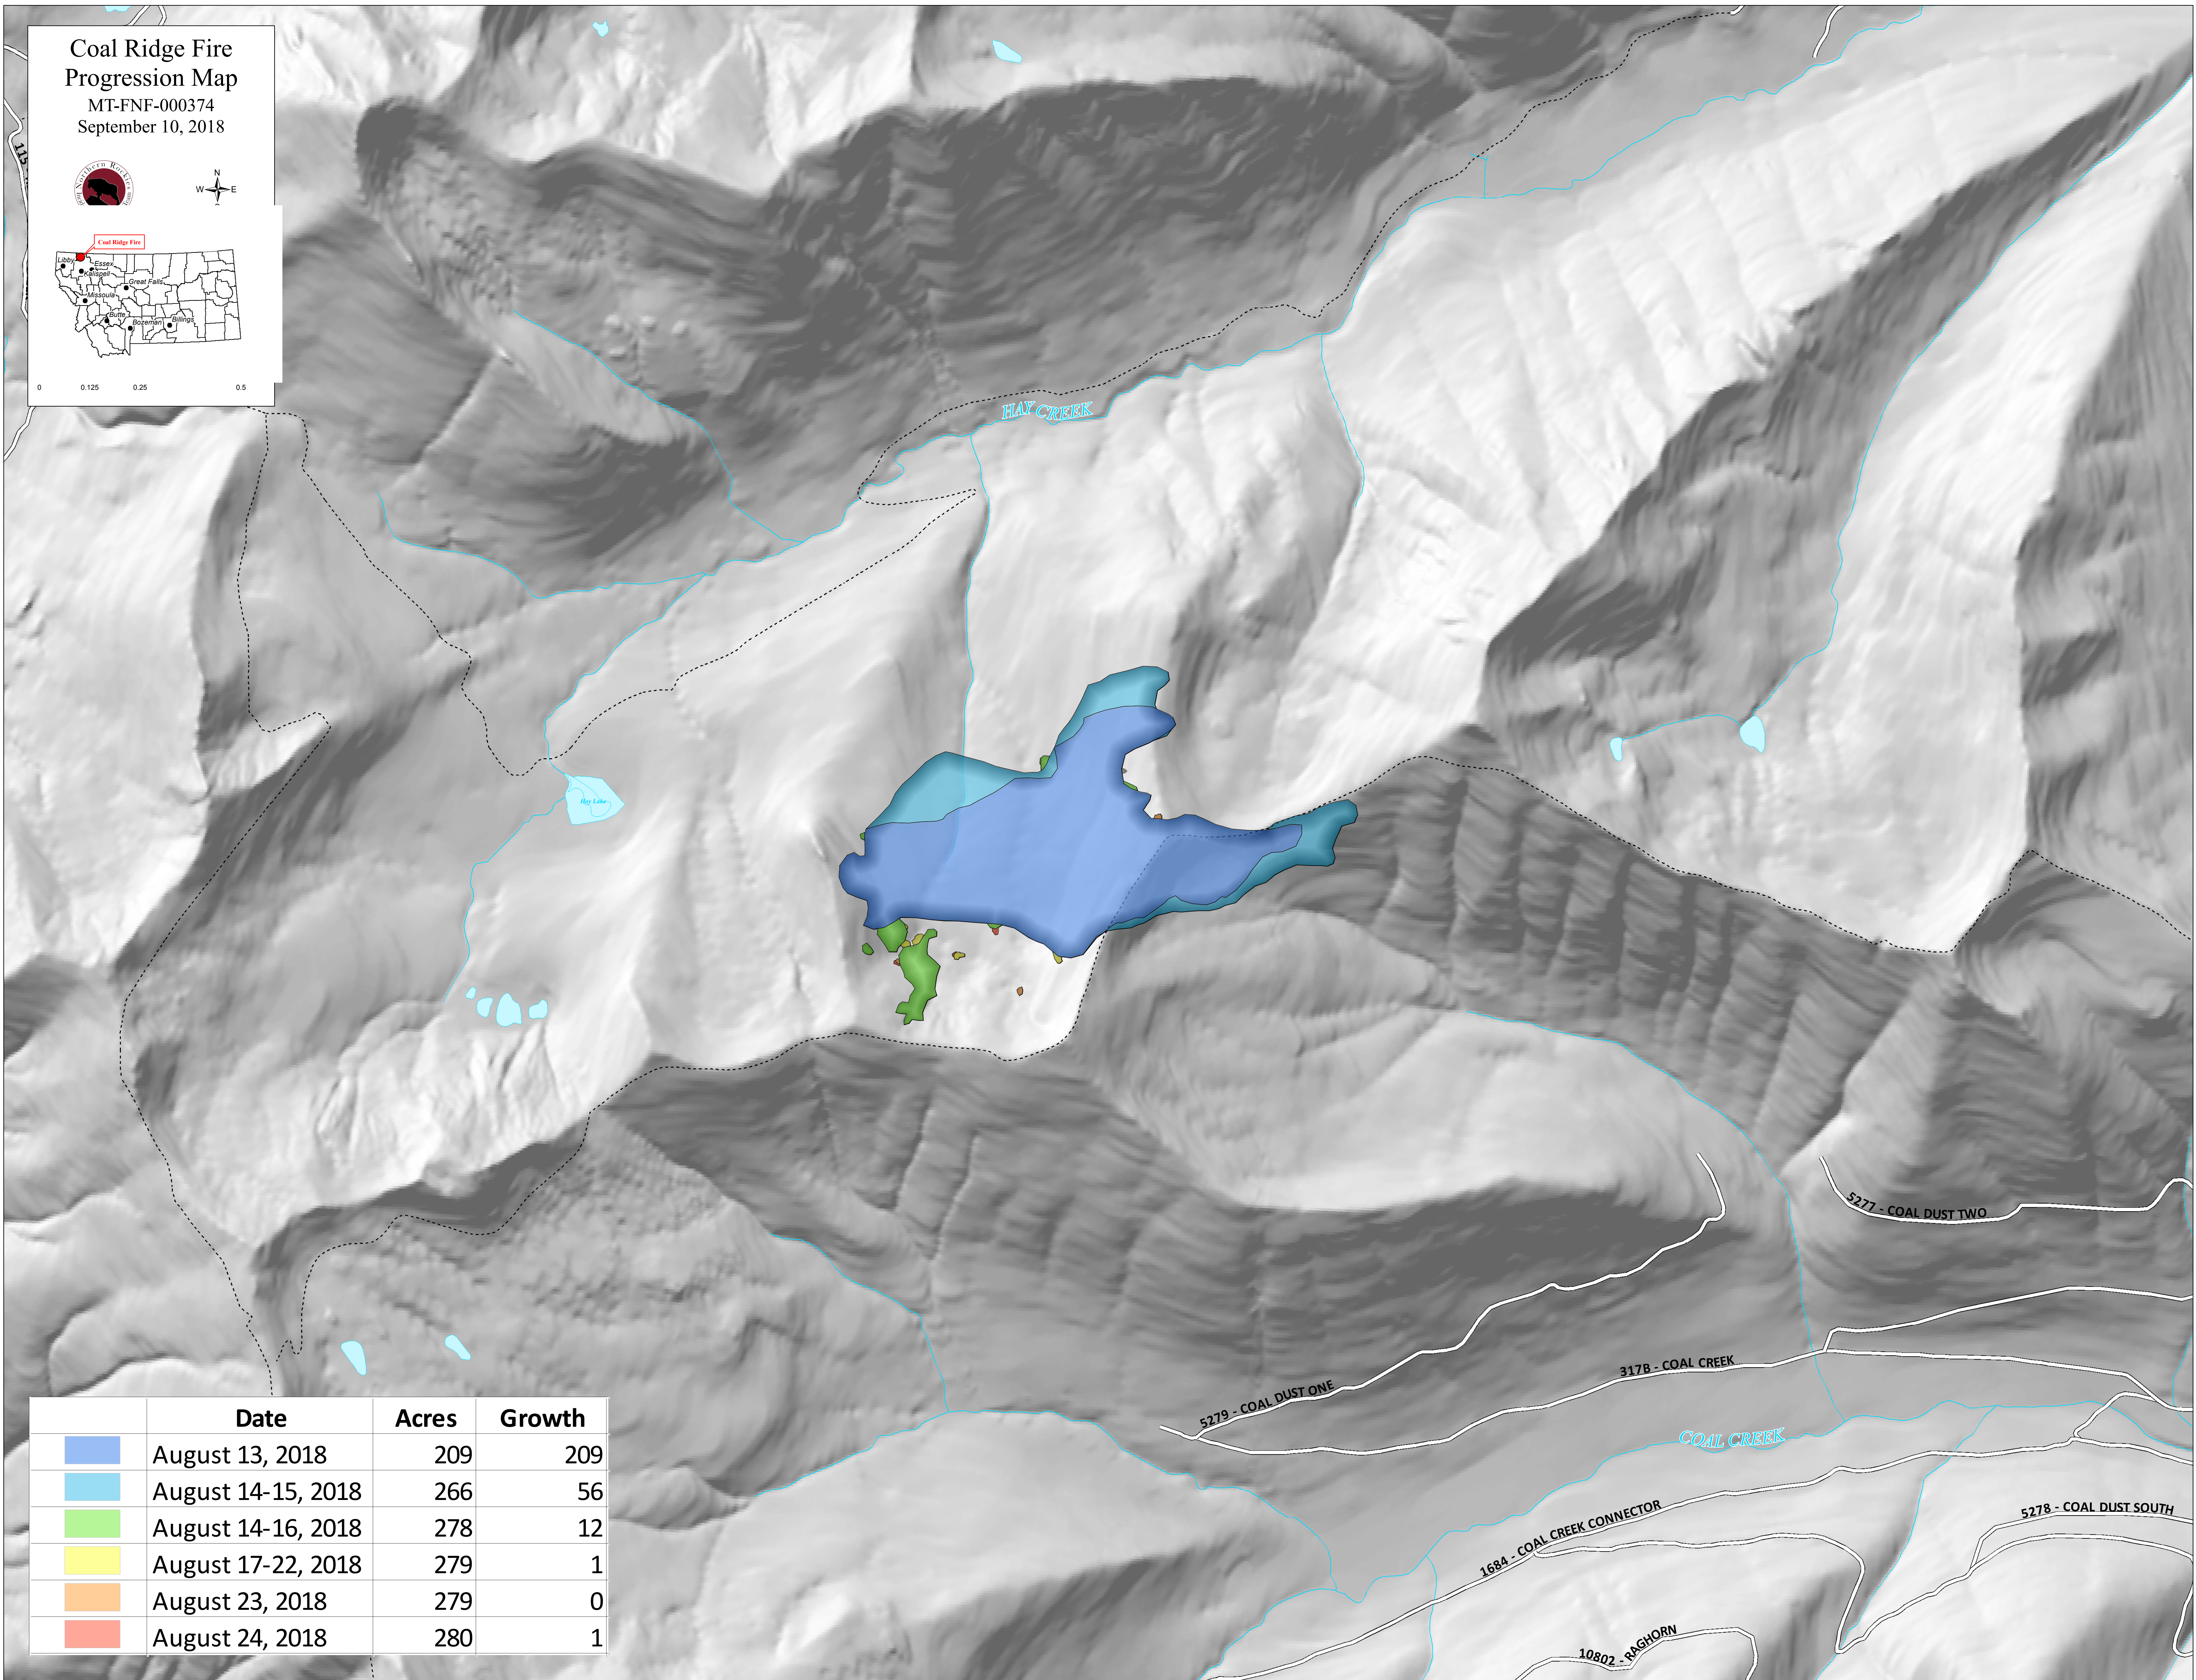

Coal Ridge Fire Progression Map

MT-FNF-000374
September 10, 2018

0 0.125 0.25 0.5

	Date	Acres	Growth
	August 13, 2018	209	209
	August 14-15, 2018	266	56
	August 14-16, 2018	278	12
	August 17-22, 2018	279	1
	August 23, 2018	279	0
	August 24, 2018	280	1