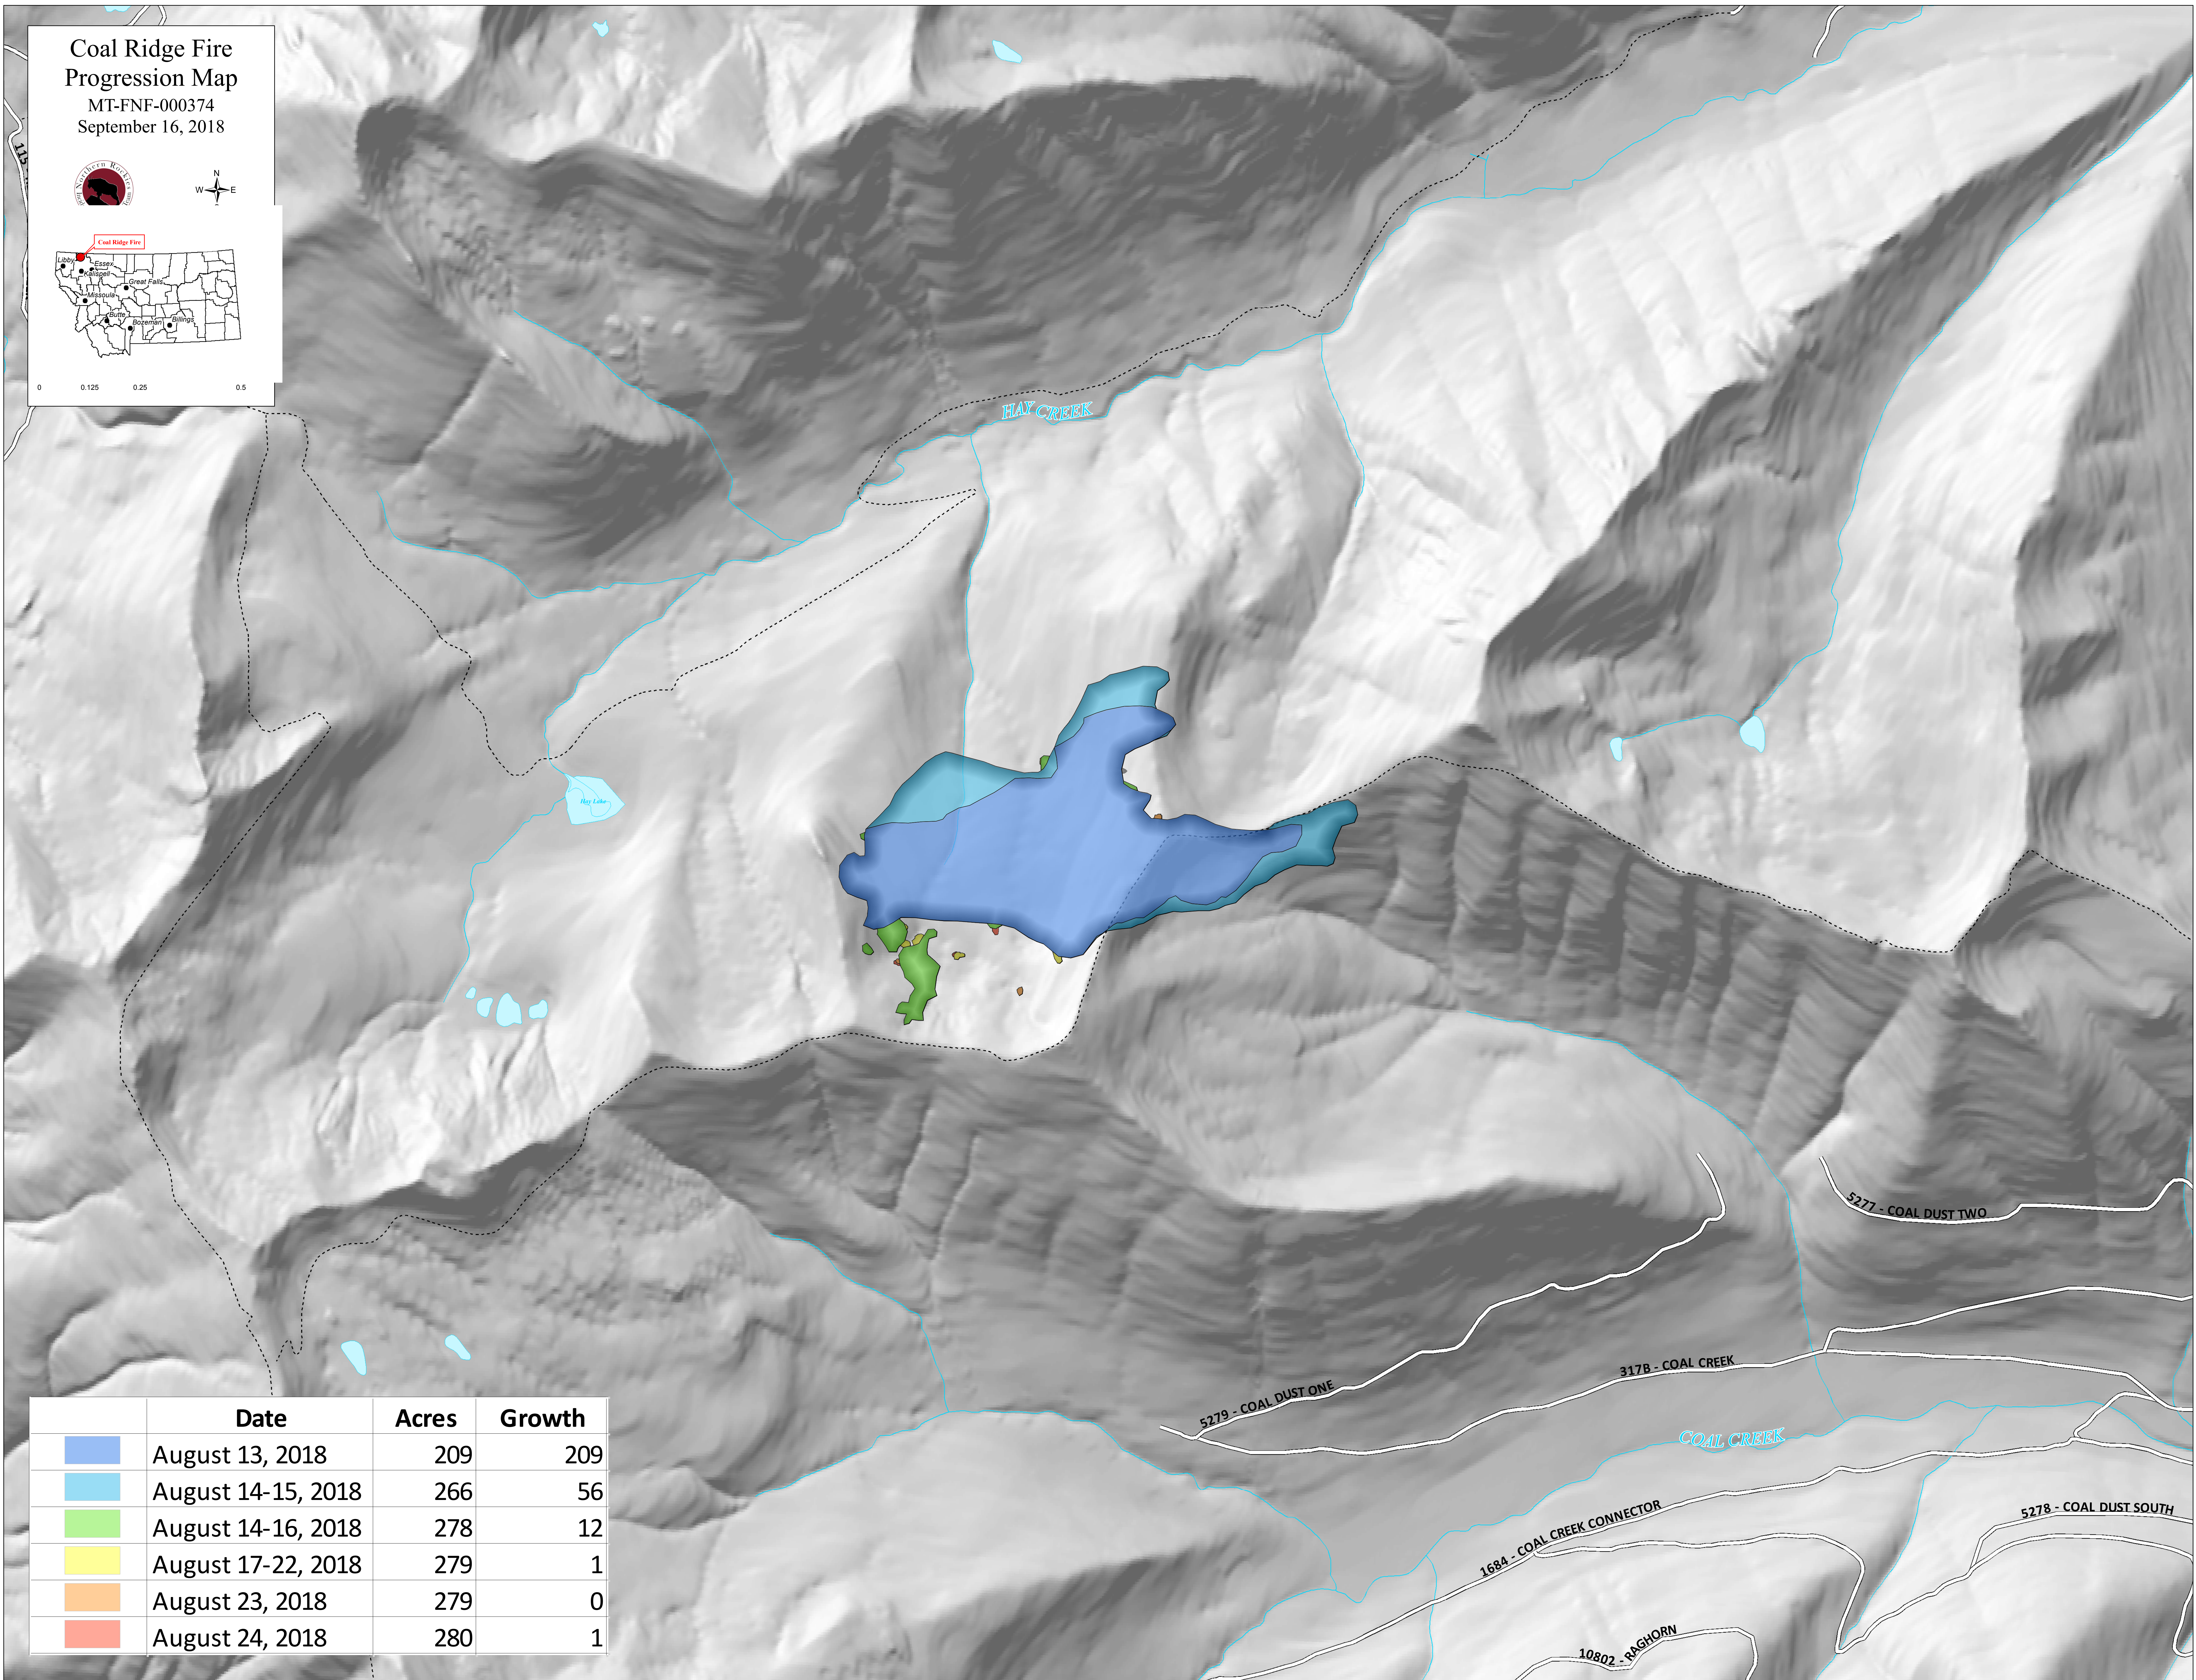

Coal Ridge Fire Progression Map

MT-FNF-000374
September 16, 2018

0 0.125 0.25 0.5

	Date	Acres	Growth
	August 13, 2018	209	209
	August 14-15, 2018	266	56
	August 14-16, 2018	278	12
	August 17-22, 2018	279	1
	August 23, 2018	279	0
	August 24, 2018	280	1