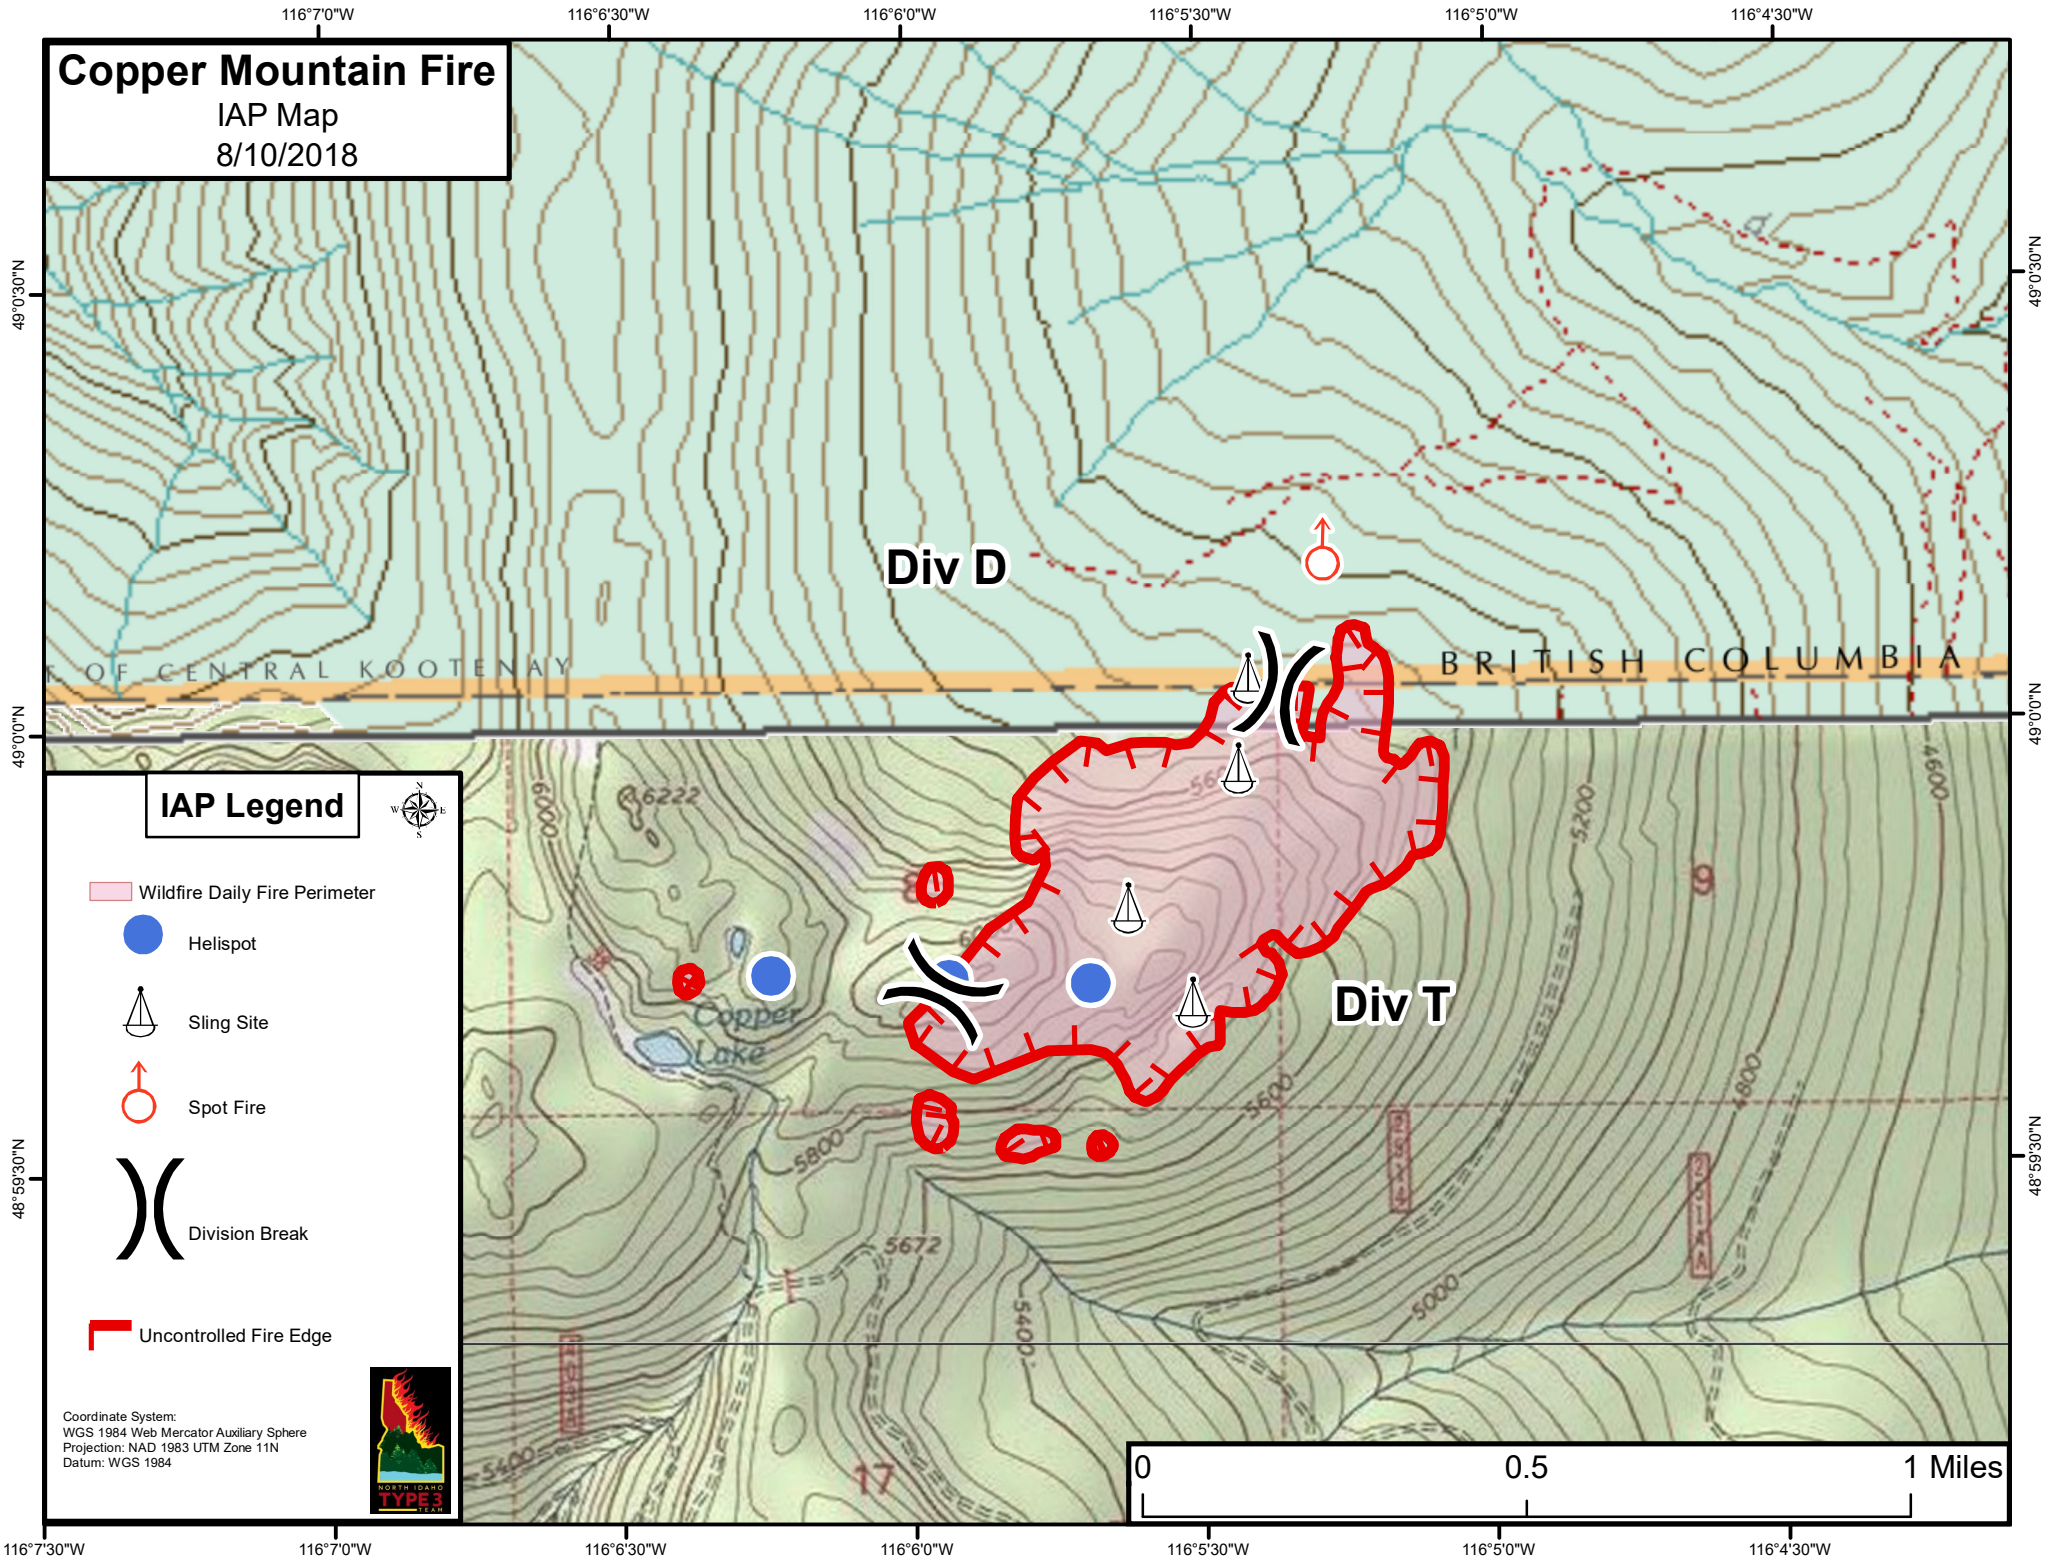

# Copper Mountain Fire

IAP Map  
8/10/2018

## IAP Legend

- Wildfire Daily Fire Perimeter
- Helispot
- Sling Site
- Spot Fire
- Division Break
- Uncontrolled Fire Edge

Coordinate System:  
WGS 1984 Web Mercator Auxiliary Sphere  
Projection: NAD 1983 UTM Zone 11N  
Datum: WGS 1984