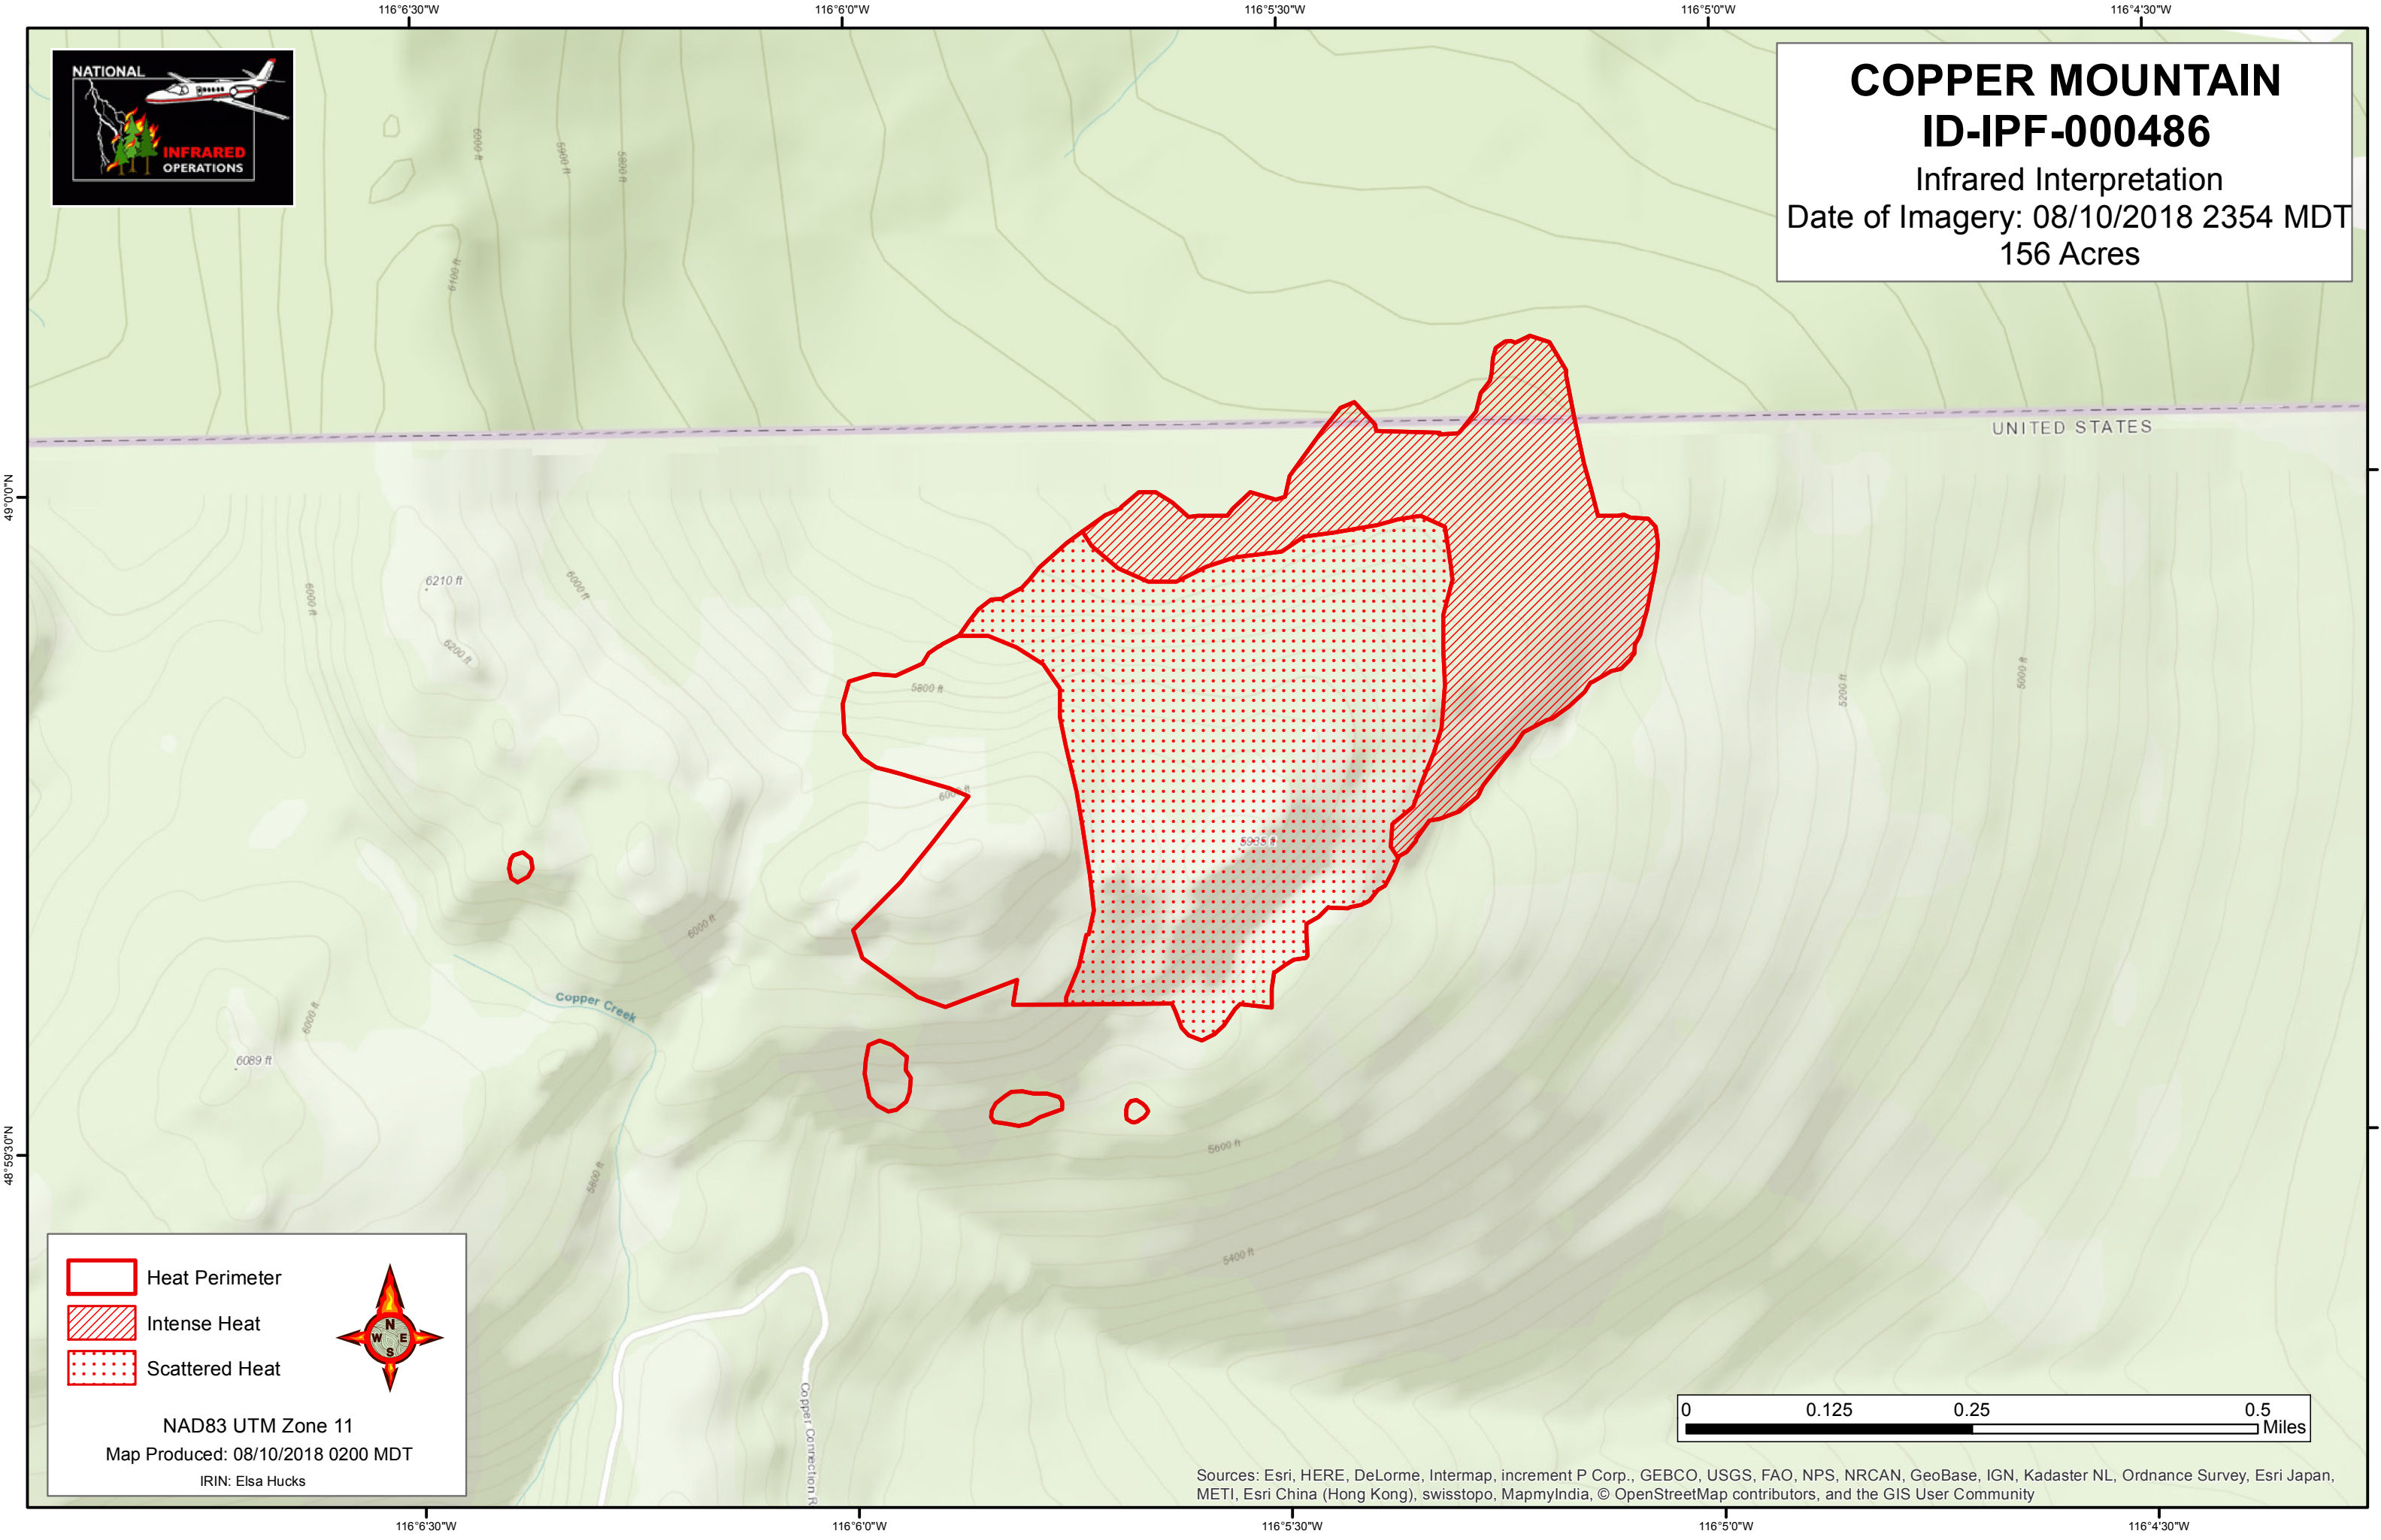

COPPER MOUNTAIN
ID-IPF-000486
Infrared Interpretation
Date of Imagery: 08/10/2018 2354 MDT
156 Acres

Heat Perimeter
Intense Heat
Scattered Heat

NAD83 UTM Zone 11
Map Produced: 08/10/2018 0200 MDT
IRIN: Elsa Hucks

Sources: Esri, HERE, DeLorme, Intermap, increment P Corp., GEBCO, USGS, FAO, NPS, NRCAN, GeoBase, IGN, Kadaster NL, Ordnance Survey, Esri Japan, METI, Esri China (Hong Kong), swisstopo, MapmyIndia, © OpenStreetMap contributors, and the GIS User Community