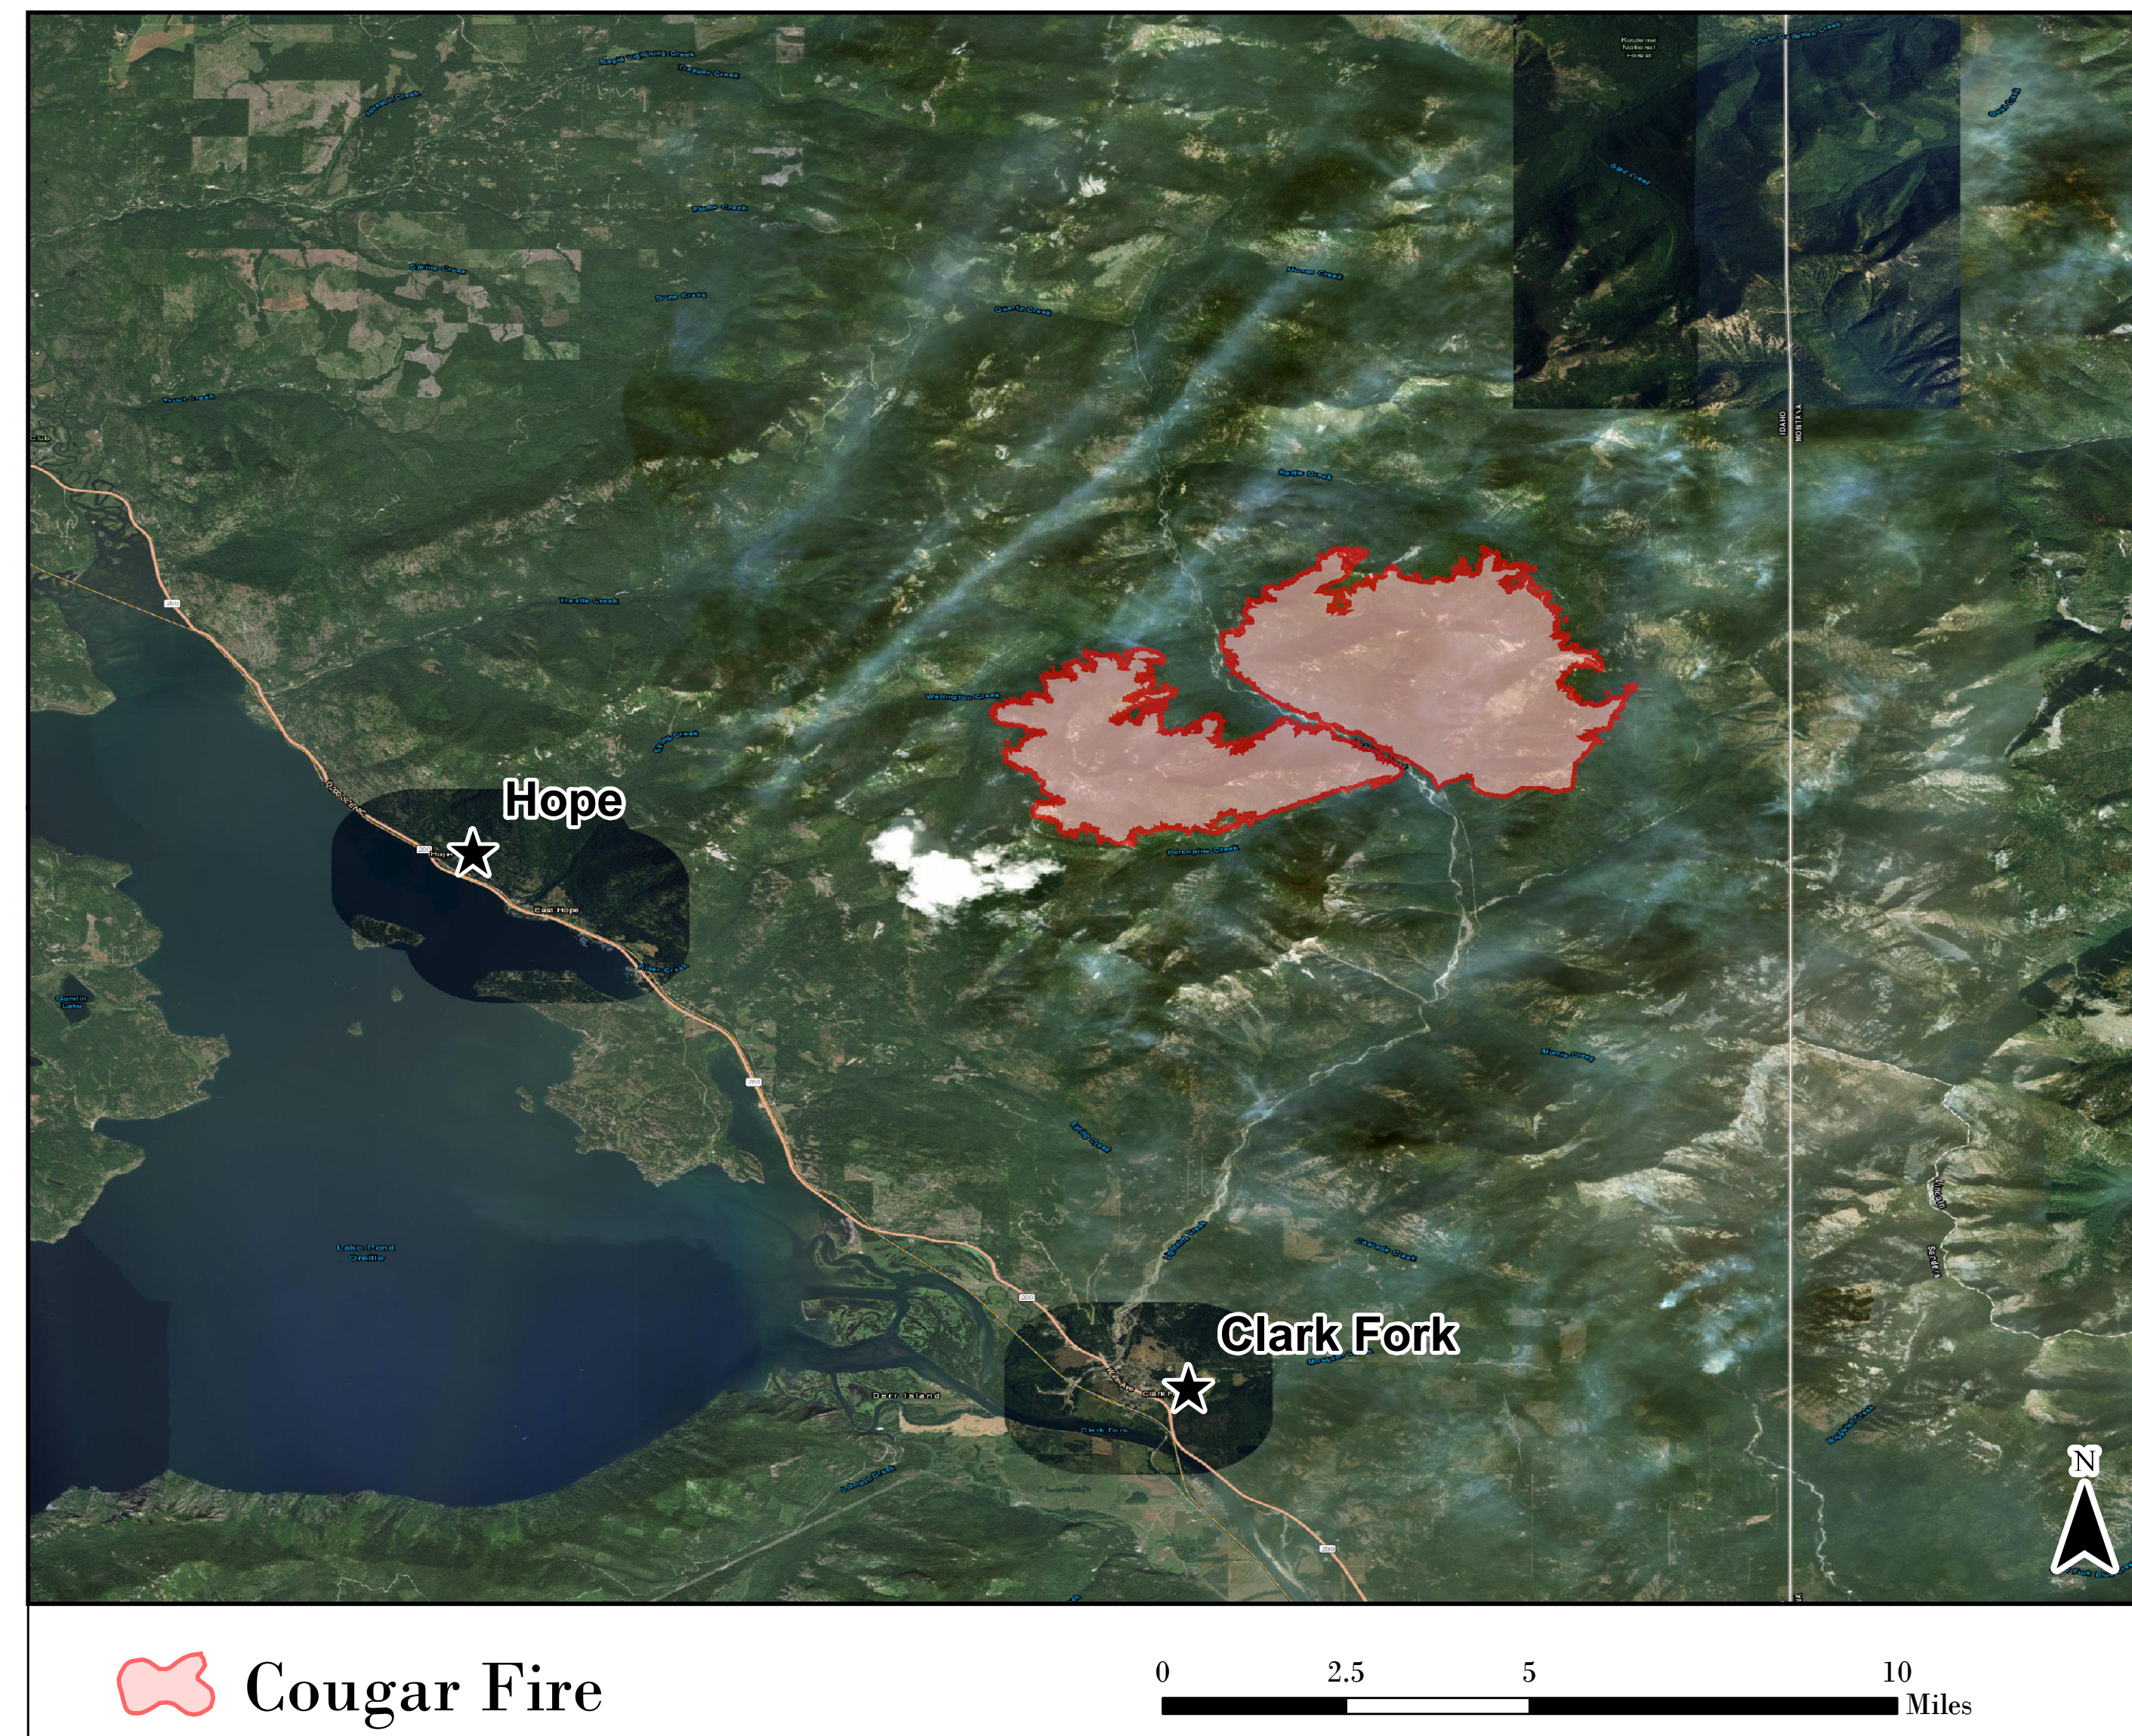

Cougar Fire

ID-IPF-000392

Fire Progression Map

July 27 through September 6, 2018

Recon Flight 9/6, 1500 hrs, No new data from 9/6 - 9/9

PJH, 9/8/2018, 0553 hr

| BURN PERIOD | GROWTH (ac) | TOTAL ACRES |
|----------------|-------------|-------------|
| JUL 28 - AUG 4 | 700 | 700 |
| AUG 5 | 63 | 763 |
| AUG 6 | 102 | 865 |
| AUG 7 | 56 | 921 |
| AUG 8 | 179 | 1,100 |
| AUG 9 | 320 | 1,420 |
| AUG 10 | 453 | 1,873 |
| AUG 11 | 1100 | 2,973 |
| AUG 12 | 480 | 3,453 |
| AUG 13 | 166 | 3,619 |
| AUG 14 - 15 | 874 | 4,493 |
| AUG 16 - 18 | 1031 | 5,524 |
| AUG 19 - 20 | 356 | 5,880 |
| AUG 21 | 746 | 6,626 |
| AUG 22 | 31 | 6,657 |
| AUG 23 | 781 | 7,438 |
| AUG 24 | 132 | 7,570 |
| AUG 25 - 27 | 27 | 7,597 |
| AUG 28 | 11 | 7,608 |
| AUG 29 - 30 | 7 | 7,615 |
| AUG 31 | 16 | 7,631 |
| SEP 1 | 5 | 7,636 |
| SEP 2 - SEP 5 | 77 | 7,713 |
| SEP 6 | 59 | 7,772 |

FIRE ORIGIN - JULY 28