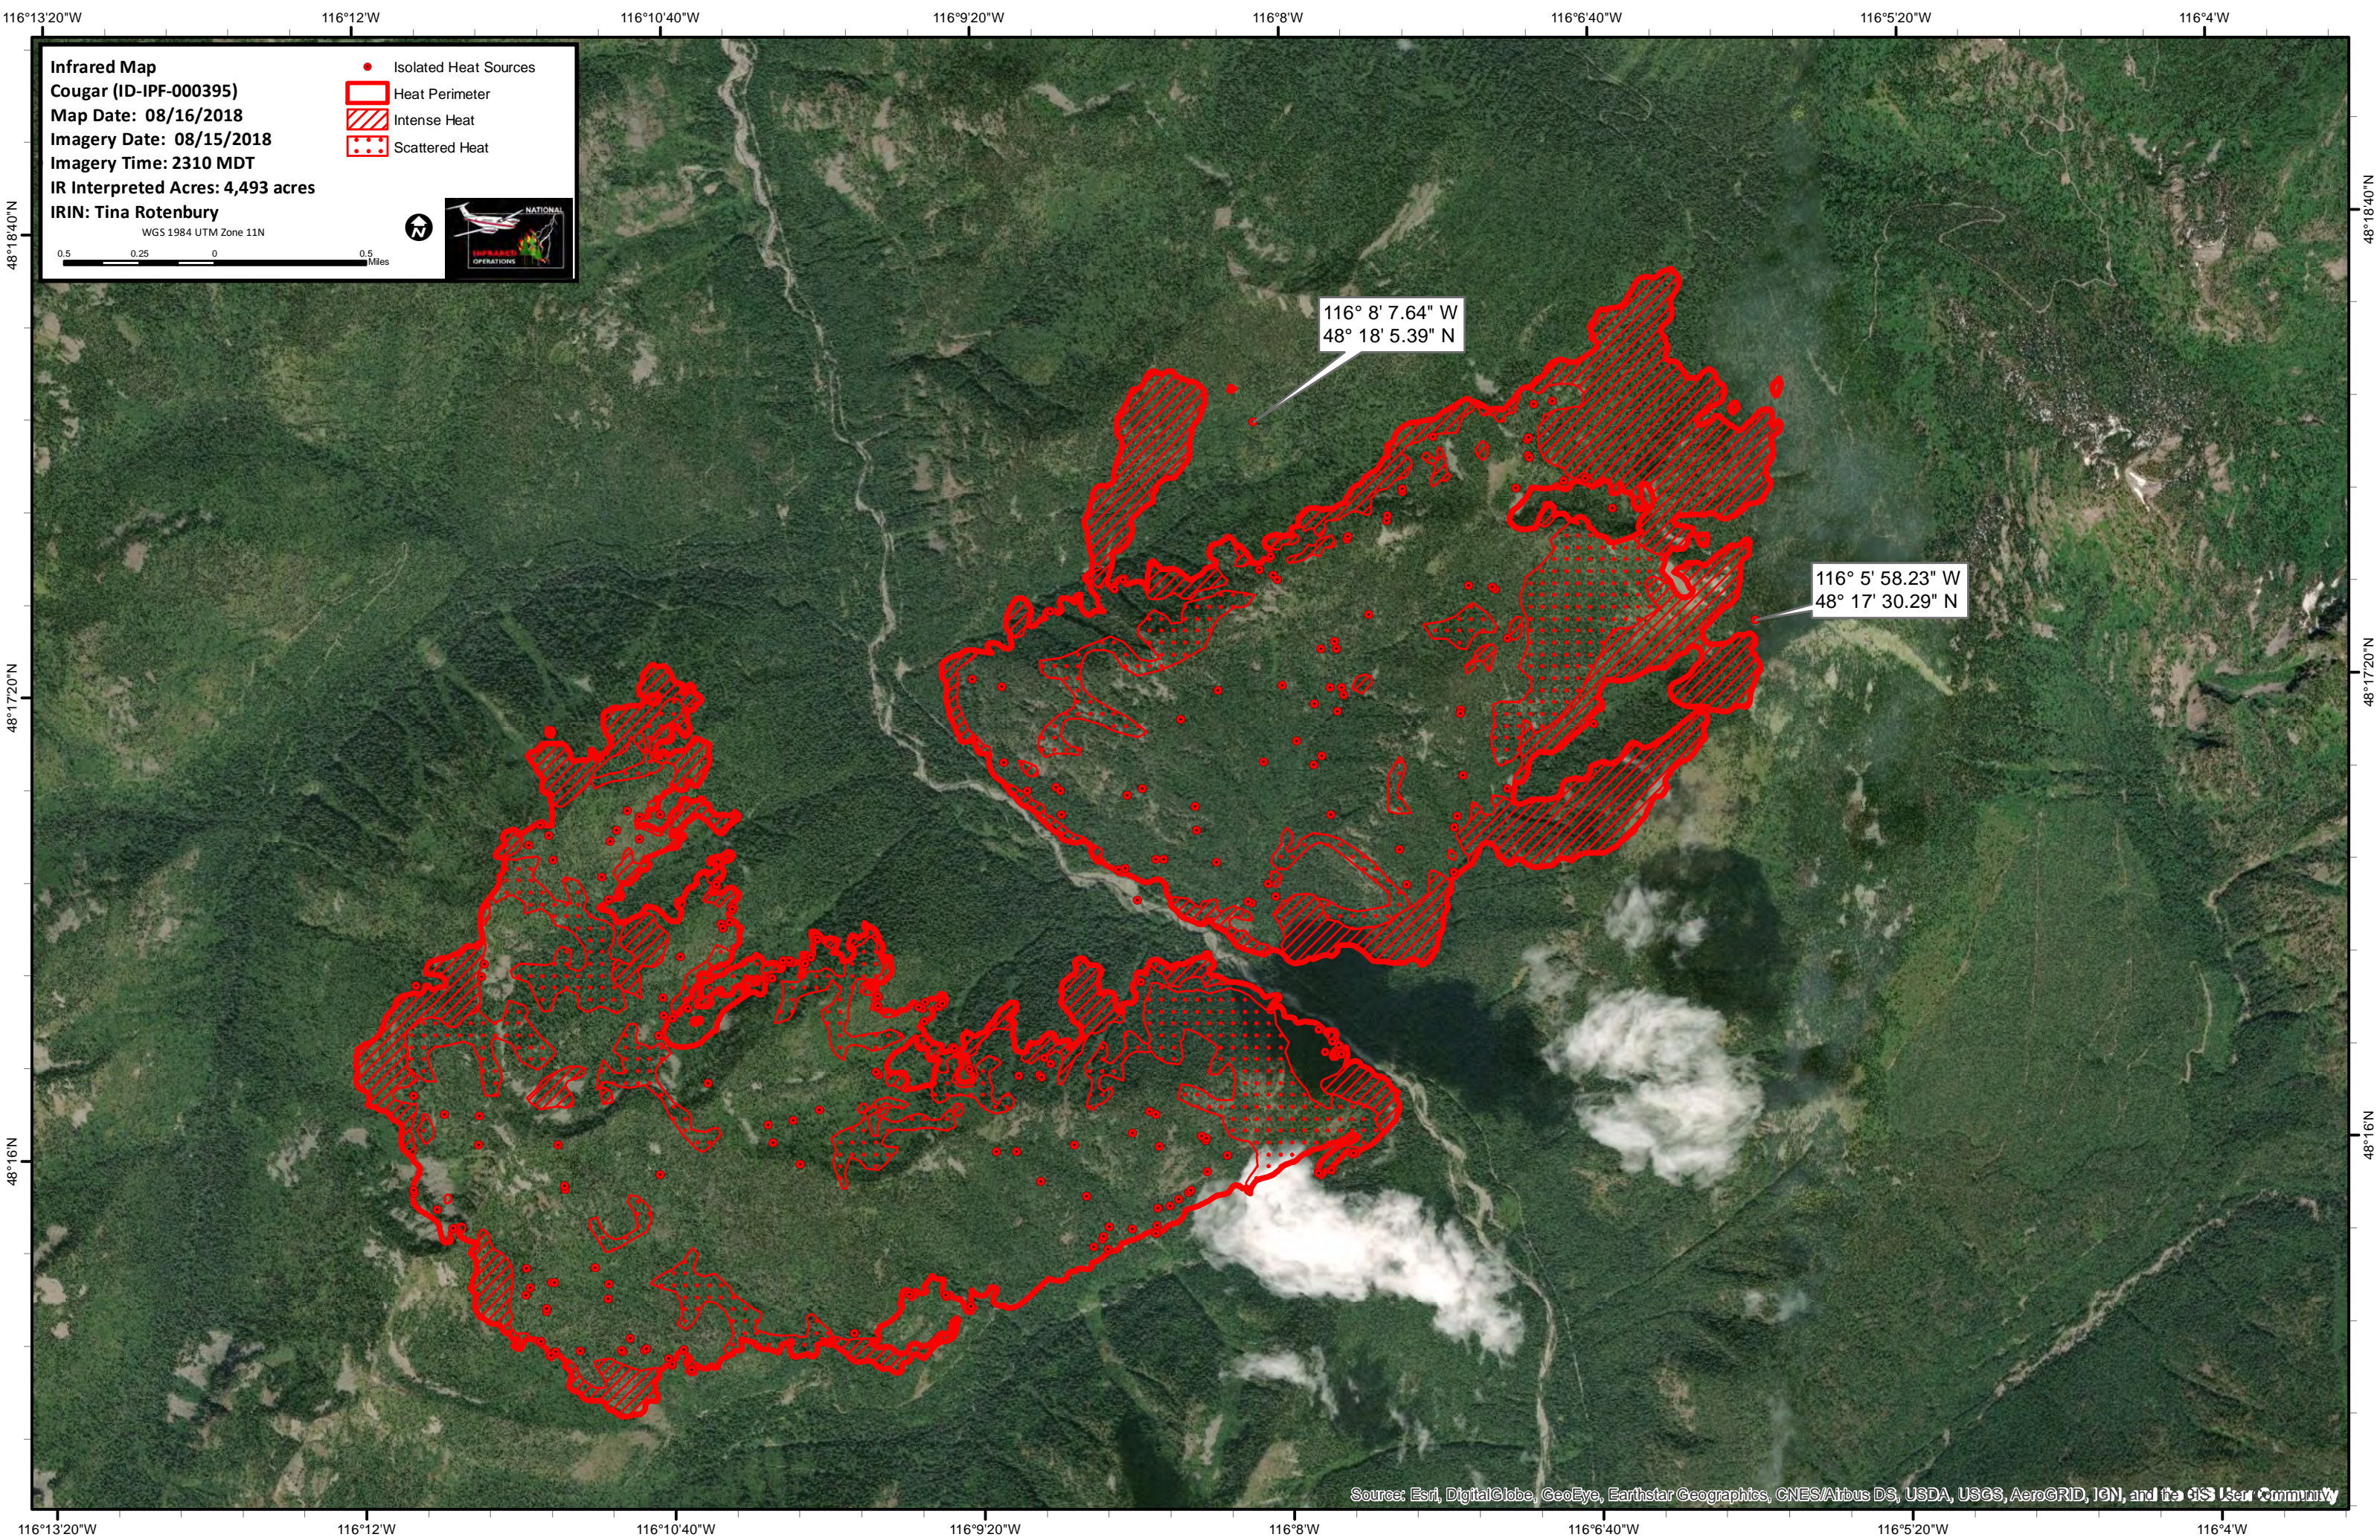

**Infrared Map**  
**Cougar (ID-IPF-000395)**  
**Map Date: 08/16/2018**  
**Imagery Date: 08/15/2018**  
**Imagery Time: 2310 MDT**  
**IR Interpreted Acres: 4,493 acres**  
**IRIN: Tina Rotenbury**

● Isolated Heat Sources  
 Heat Perimeter  
 Intense Heat  
 Scattered Heat

WGS 1984 UTM Zone 11N

0.5 0.25 0 0.5 Miles

116° 8' 7.64" W  
 48° 18' 5.39" N

116° 5' 58.23" W  
 48° 17' 30.29" N