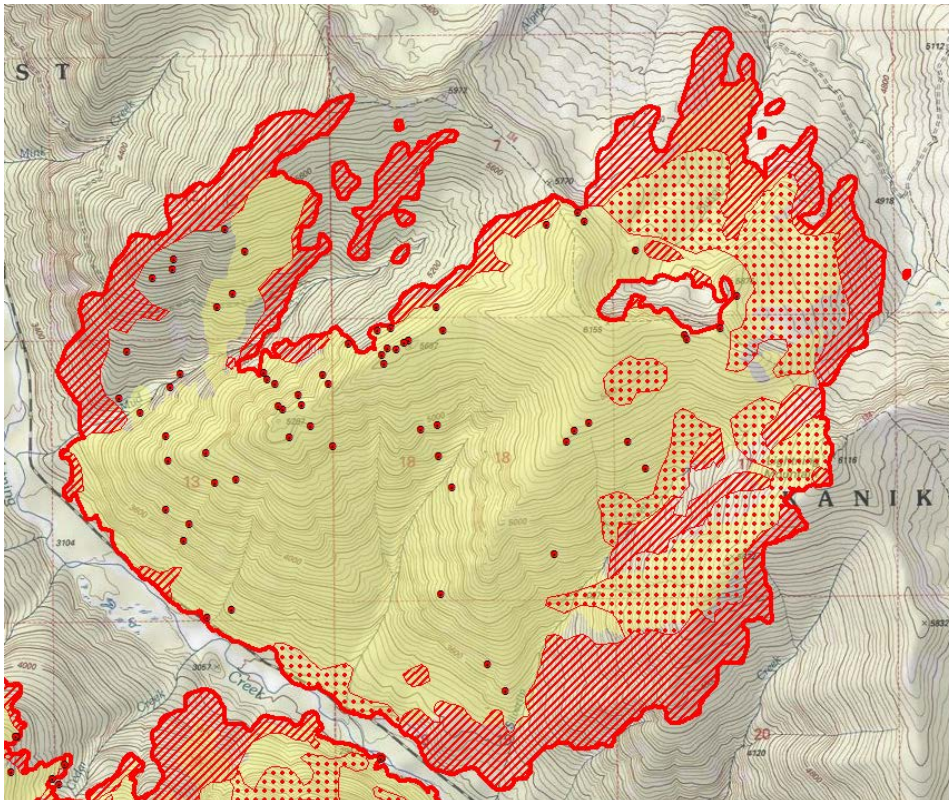

INFRARED INTERPRETER'S DAILY LOG

Incident Name: Cougar ID-IPF-000392	IR Interpreter(s): Tina Rotenbury trotenbury@fs.fed.us	Local Dispatch Phone: CDC 208-772-1605	Interpreted Size: 5,524 acres Growth last period: 1,031 acres
Flight Time: 2215 hrs MDT Flight Date: August 18, 2018	Interpreter(s) location: Russellville, AR - Ozark NF Interpreter(s) Phone: 479-886-0878	GACC IR Liaison: Tim Stauffer GACC IR Liaison Phone: 406-529-6366	National Coordinator: Jan Johnson National Coord. Phone: 208-870-5066
Ordered By: Weeks IMT 208-559-2129	A Number: A-29	Aircraft/Scanner System: N149Z/Phoenix	Pilots/Techs: Netcher/Nelson/Brantlinger
IRIN Comments on imagery: Good imagery		Weather at time of flight: Clear,	Flight Objective: Map perimeter and heat sources
Date and Time Imagery Received by Interpreter: 8/18/2018 2325 hrs MDT		Type of media for final product: Shapefiles, KMZ files, maps, IRIN log	
Date and Time Products Delivered to Incident: 8/19/2018 0125 hrs MDT		Digital files sent to: rcgrow@firenet.gov https://ftp.nifc.gov/public/incident_specific_data/n_rockies/2018_fires/2018_Cougar/IR/201807019	

Comments /notes on tonight's mission and this interpretation:

I started my interpretation with the 08/16/2018 IR fire perimeter. New growth - 1,031 acres

Yellow is 8/16/2018 IR heat perimeter. Red line is current IR heat perimeter.

Growth occurred on the northeast toward Lightning Mountain as well as crossing Mudd Creek with spot overs having intense heat. Small patches of intense heat outside perimeter on the NE. Growth to the South toward Trapper Creek with intense heat along this line.

INFRARED INTERPRETER'S DAILY LOG

Growth toward Wellington Creek with intense heat along this line.

Isolated heat sources along the south boundary near Porcupine Creek

INFRARED INTERPRETER'S DAILY LOG

Scattered and isolated heat throughout interior, as well as small patches of intense heat within the perimeter and areas of intense heat long the edges perimeter boundary.