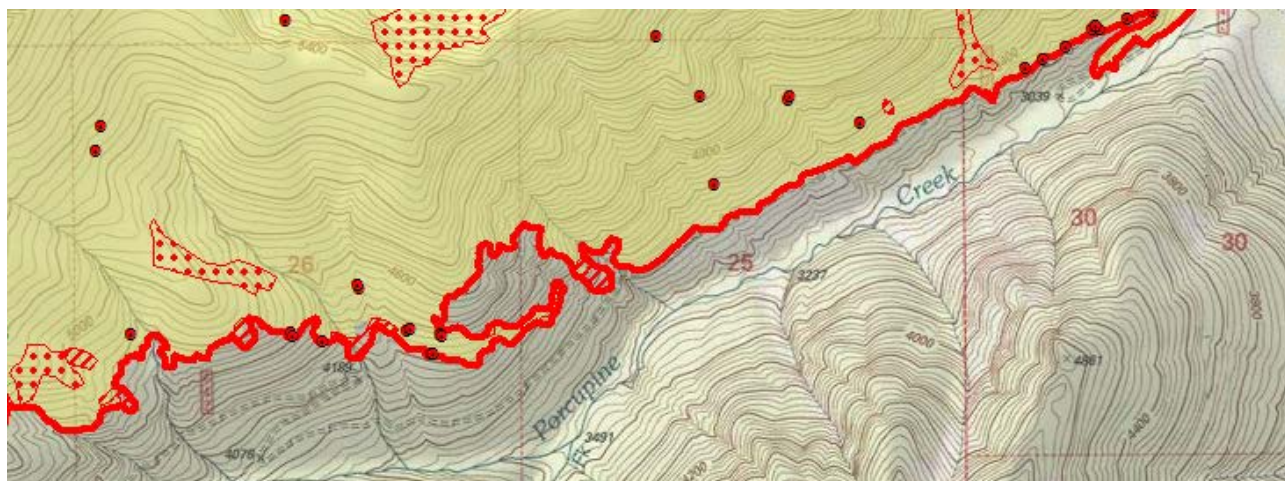

INFRARED INTERPRETER'S DAILY LOG

Incident Name: Cougar ID-IPF-000392	IR Interpreter(s): Tina Rotenbury trotenbury@fs.fed.us	Local Dispatch Phone: CDC 208-772-1605	Interpreted Size: 5,524 acres Growth last period: 1,031 acres
Flight Time: 2215 hrs MDT Flight Date: August 18, 2018	Interpreter(s) location: Russellville, AR - Ozark NF Interpreter(s) Phone: 479-886-0878	GACC IR Liaison: Tim Stauffer GACC IR Liaison Phone: 406-529-6366	National Coordinator: Jan Johnson National Coord. Phone: 208-870-5066
Ordered By: Weeks IMT 208-559-2129	A Number: A-29	Aircraft/Scanner System: N149Z/Phoenix	Pilots/Techs: Netcher/Nelson/Brantlinger
IRIN Comments on imagery: Good imagery		Weather at time of flight: Clear,	Flight Objective: Map perimeter and heat sources
Date and Time Imagery Received by Interpreter: 8/18/2018 2325 hrs MDT		Type of media for final product: Shapefiles, KMZ files, maps, IRIN log	
Date and Time Products Delivered to Incident: 8/19/2018 0125 hrs MDT		Digital files sent to: rcgrow@firenet.gov https://ftp.nifc.gov/public/incident_specific_data/n_rockies/2018_fires/2018_Cougar/IR/201807019	

Comments /notes on tonight's mission and this interpretation:

I started my interpretation with the 08/16/2018 IR fire perimeter. New growth - 1,031 acres

Yellow is 8/16/2018 IR heat perimeter. Red line is current IR heat perimeter.

Growth occurred on the northeast toward Lightning Mountain as well as crossing Mudd Creek with spot overs having intense heat. Small patches of intense heat outside perimeter on the NE. Growth to the South toward Trapper Creek with intense heat along this line.

INFRARED INTERPRETER'S DAILY LOG

Growth toward Wellington Creek with intense heat along this line.

Isolated heat sources along the south boundary near Porcupine Creek

INFRARED INTERPRETER'S DAILY LOG

Scattered and isolated heat throughout interior, as well as small patches of intense heat within the perimeter and areas of intense heat long the edges perimeter boundary.