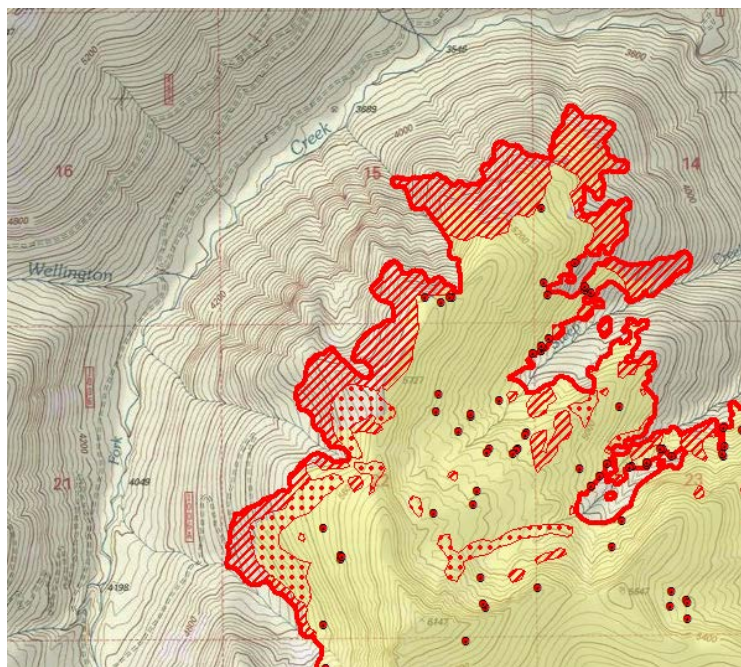

INFRARED INTERPRETER'S DAILY LOG

Incident Name: Cougar ID-IPF-000392	IR Interpreter(s): Tina Rotenbury trotenbury@fs.fed.us	Local Dispatch Phone: CDC 208-772-1605	Interpreted Size: 5,524 acres Growth last period: 1,031 acres
Flight Time: 2215 hrs MDT Flight Date: August 18, 2018	Interpreter(s) location: Russellville, AR - Ozark NF Interpreter(s) Phone: 479-886-0878	GACC IR Liaison: Tim Stauffer GACC IR Liaison Phone: 406-529-6366	National Coordinator: Jan Johnson National Coord. Phone: 208-870-5066
Ordered By: Weeks IMT 208-559-2129	A Number: A-29	Aircraft/Scanner System: N149Z/Phoenix	Pilots/Techs: Netcher/Nelson/Brantlinger
IRIN Comments on imagery: Good imagery		Weather at time of flight: Clear,	Flight Objective: Map perimeter and heat sources
Date and Time Imagery Received by Interpreter: 8/18/2018 2325 hrs MDT		Type of media for final product: Shapefiles, KMZ files, maps, IRIN log	
Date and Time Products Delivered to Incident: 8/19/2018 0125 hrs MDT		Digital files sent to: rcgrow@firenet.gov https://ftp.nifc.gov/public/incident_specific_data/n_rockies/2018_fires/2018_Cougar/IR/201807019	

Comments /notes on tonight's mission and this interpretation:

I started my interpretation with the 08/16/2018 IR fire perimeter. New growth - 1,031 acres

Yellow is 8/16/2018 IR heat perimeter. Red line is current IR heat perimeter.

Growth occurred on the northeast toward Lightning Mountain as well as crossing Mudd Creek with spot overs having intense heat. Small patches of intense heat outside perimeter on the NE. Growth to the South toward Trapper Creek with intense heat along this line.

INFRARED INTERPRETER'S DAILY LOG

Growth toward Wellington Creek with intense heat along this line.

Isolated heat sources along the south boundary near Porcupine Creek

INFRARED INTERPRETER'S DAILY LOG

Scattered and isolated heat throughout interior, as well as small patches of intense heat within the perimeter and areas of intense heat long the edges perimeter boundary.