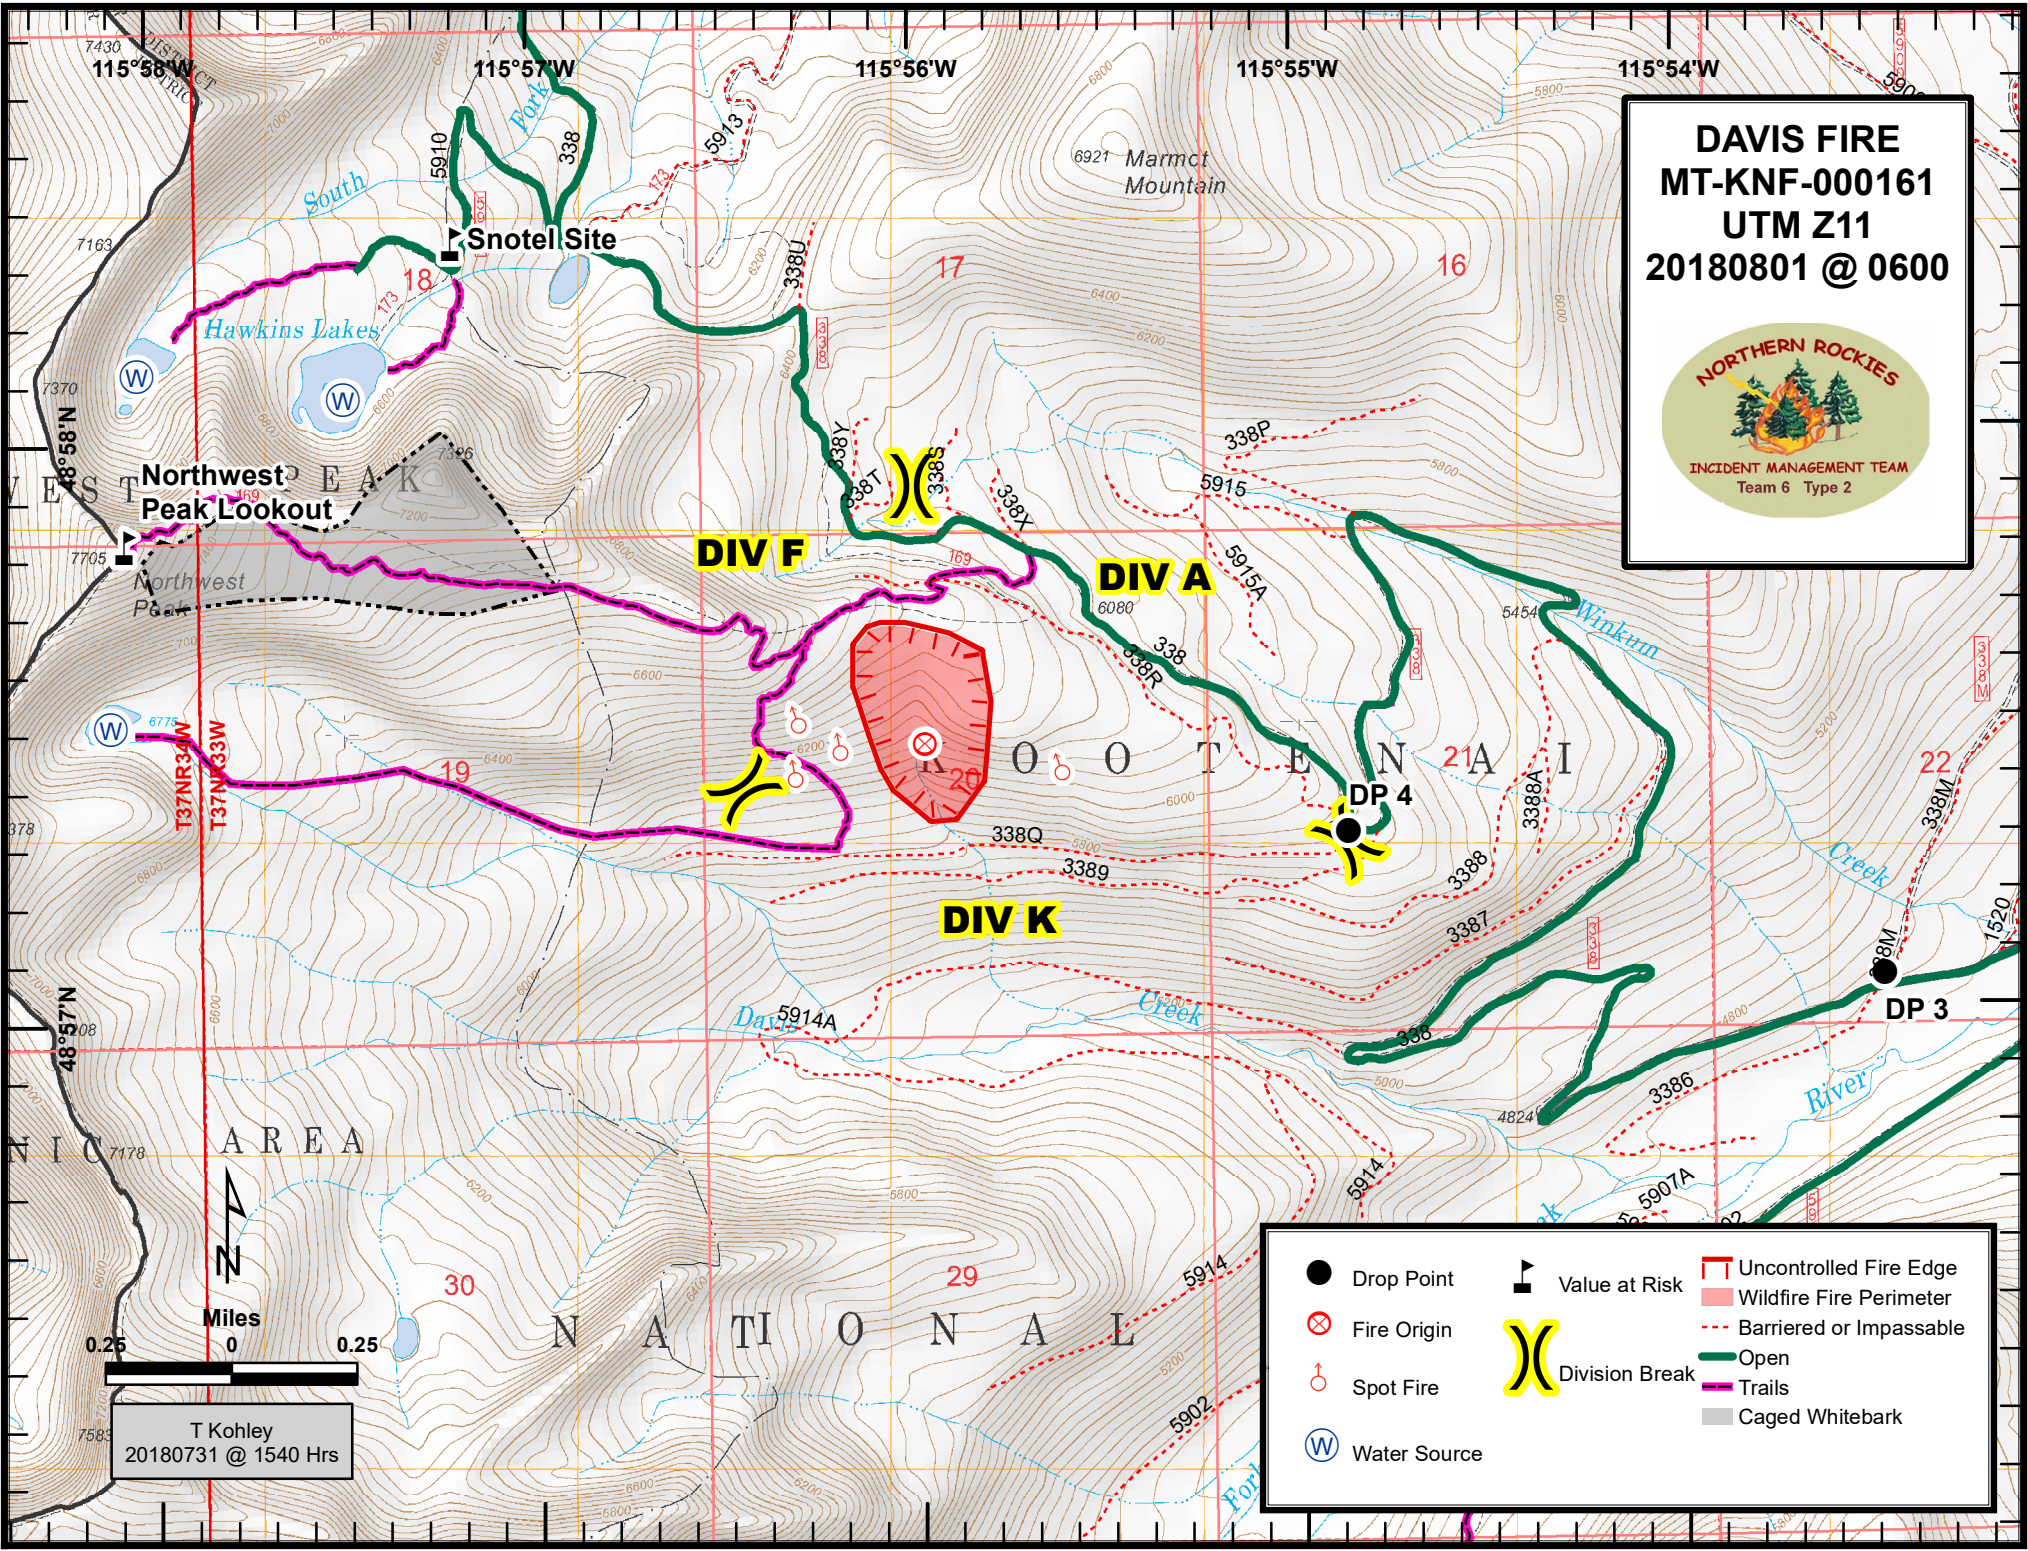

**DAVIS FIRE**  
**MT-KNF-000161**  
**UTM Z11**  
**20180801 @ 0600**

	Drop Point		Value at Risk		Uncontrolled Fire Edge
	Fire Origin		Division Break		Wildfire Fire Perimeter
	Spot Fire				Barriered or Impassable
	Water Source				Open
					Trails
					Caged Whitebark

T Kohley  
 20180731 @ 1540 Hrs