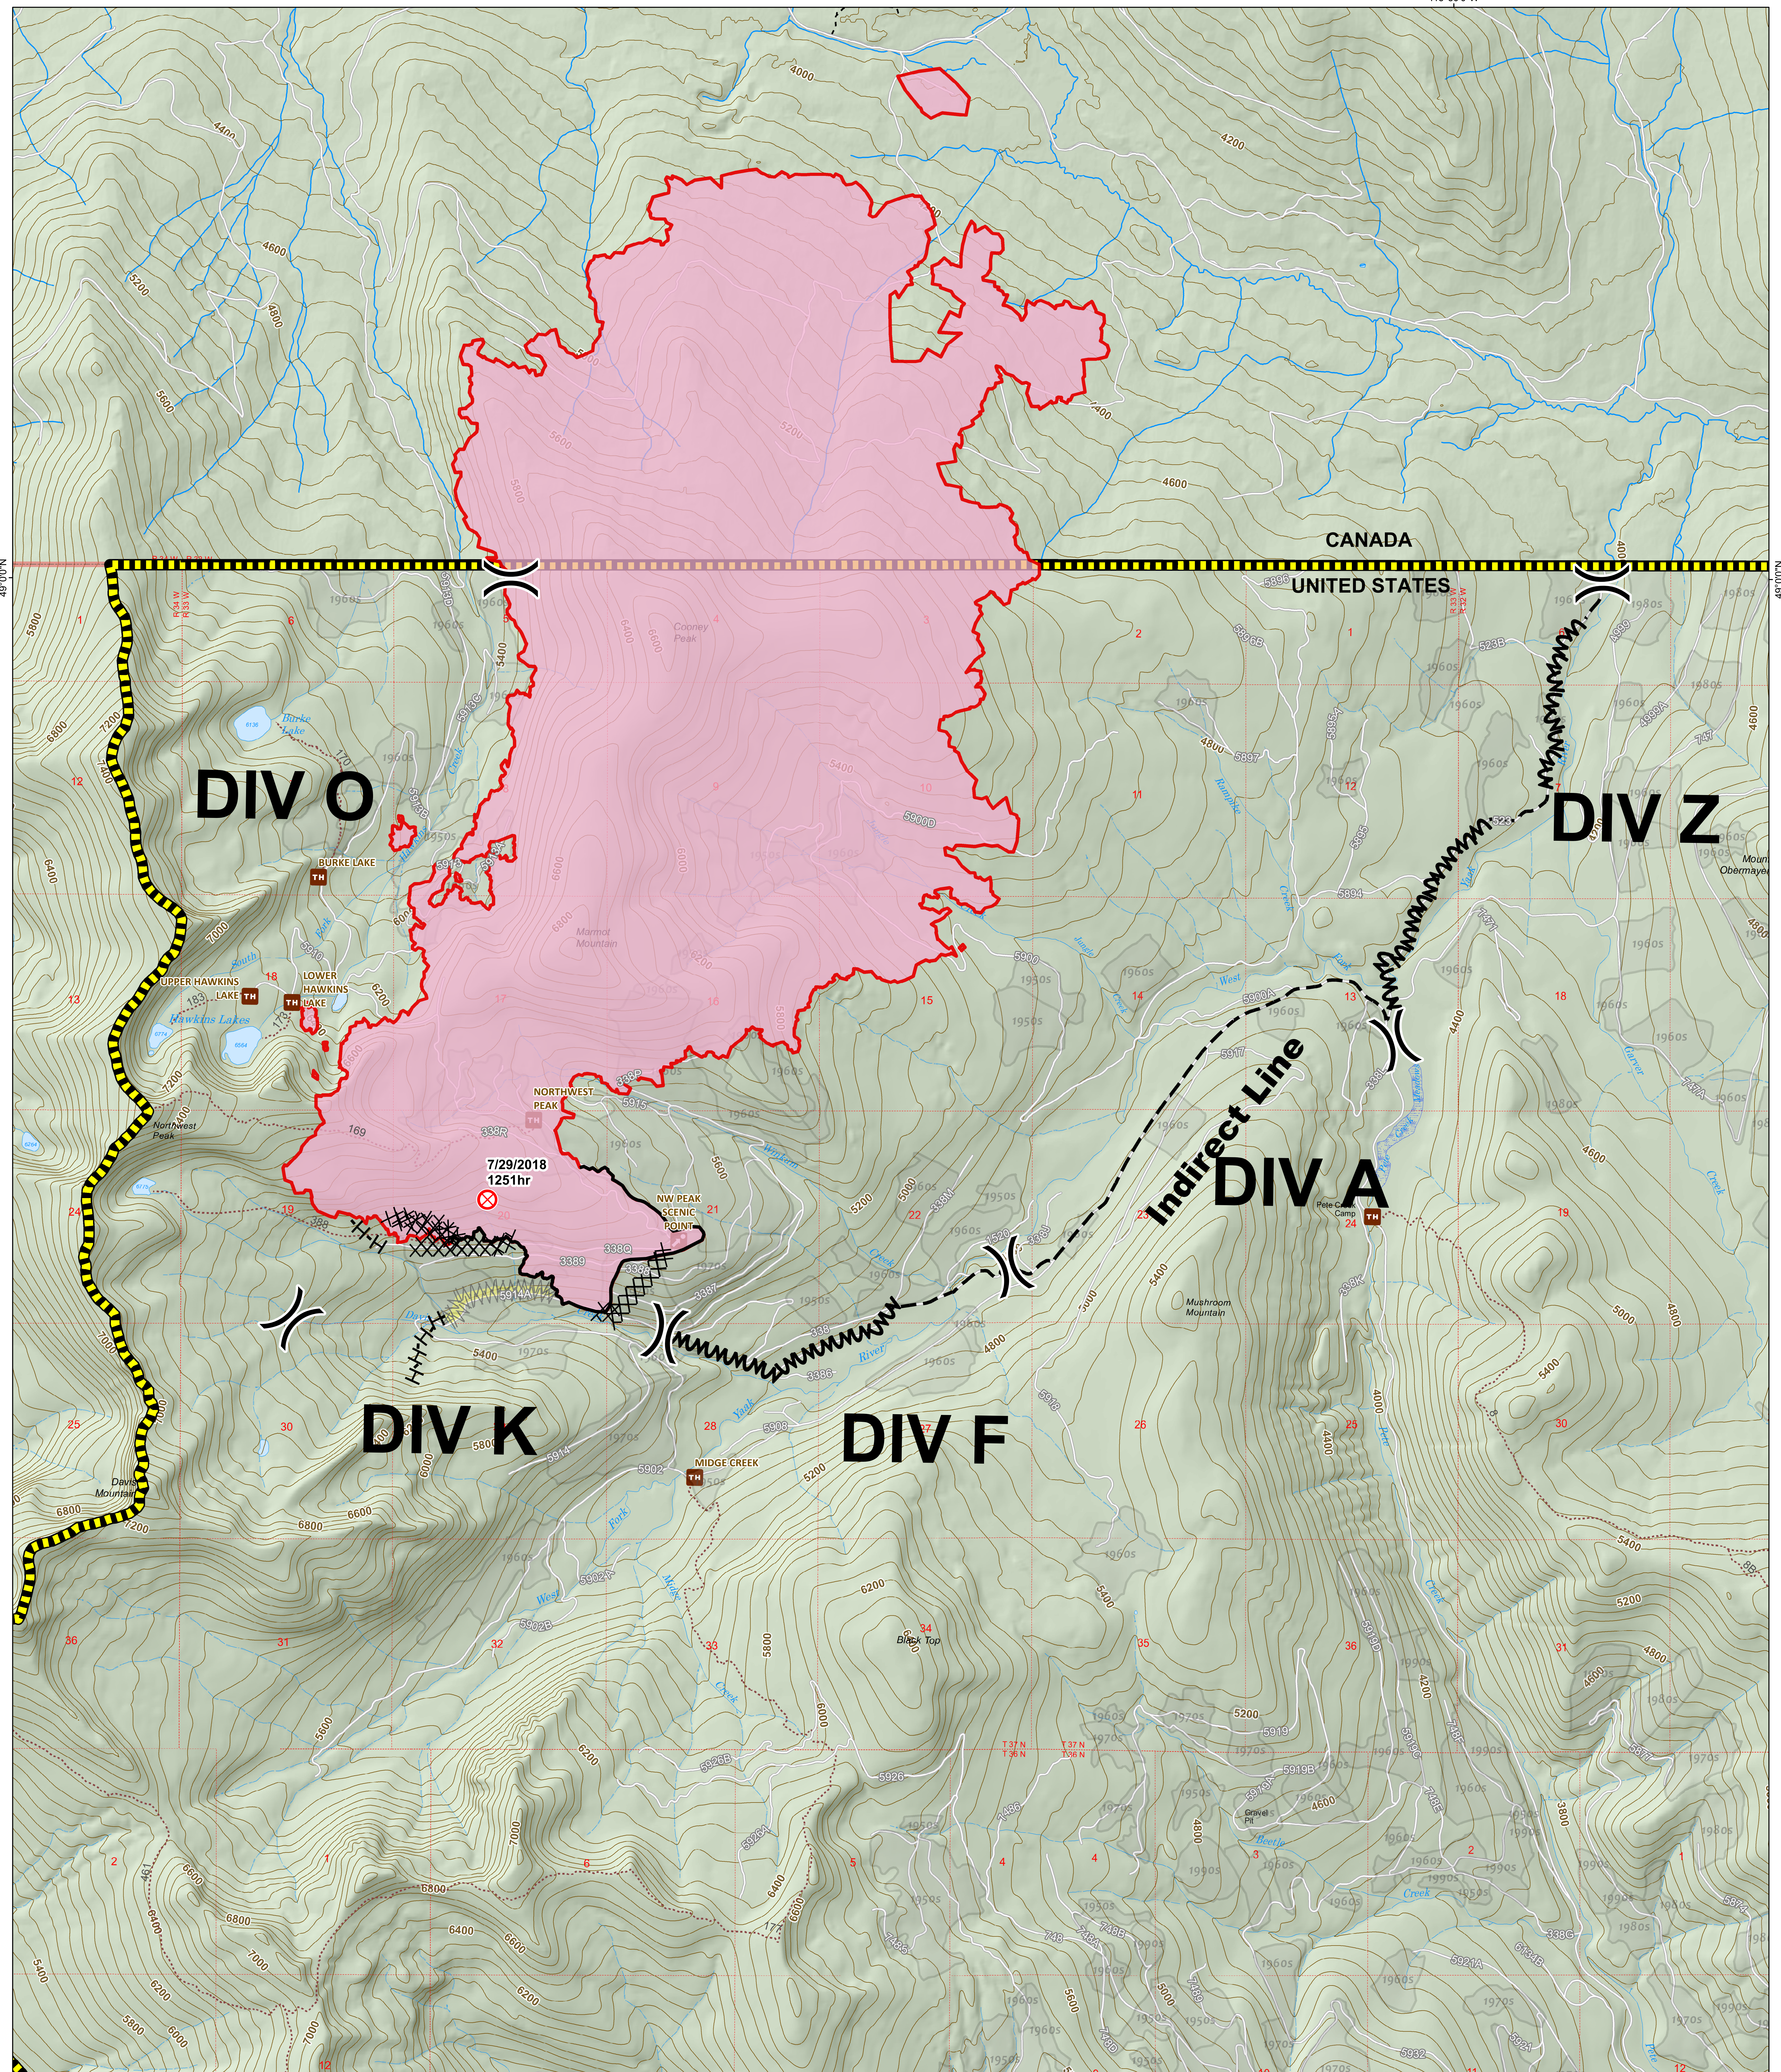

115°50'0"W

Davis Fire

MT-KNF-000161

Fire perimeter as of 08/24/2018 2252 hrs 6,597 Acres

- Fire Perimeter
- Fire Origin
- Trails
- Completed Line
- Planned Fire Line
- Completed Dozer Line
- Completed Hand Line
- Area Closure
- Division Break
- Completed Line
- Clipped Line
- Harvest Units
- Fuel Break