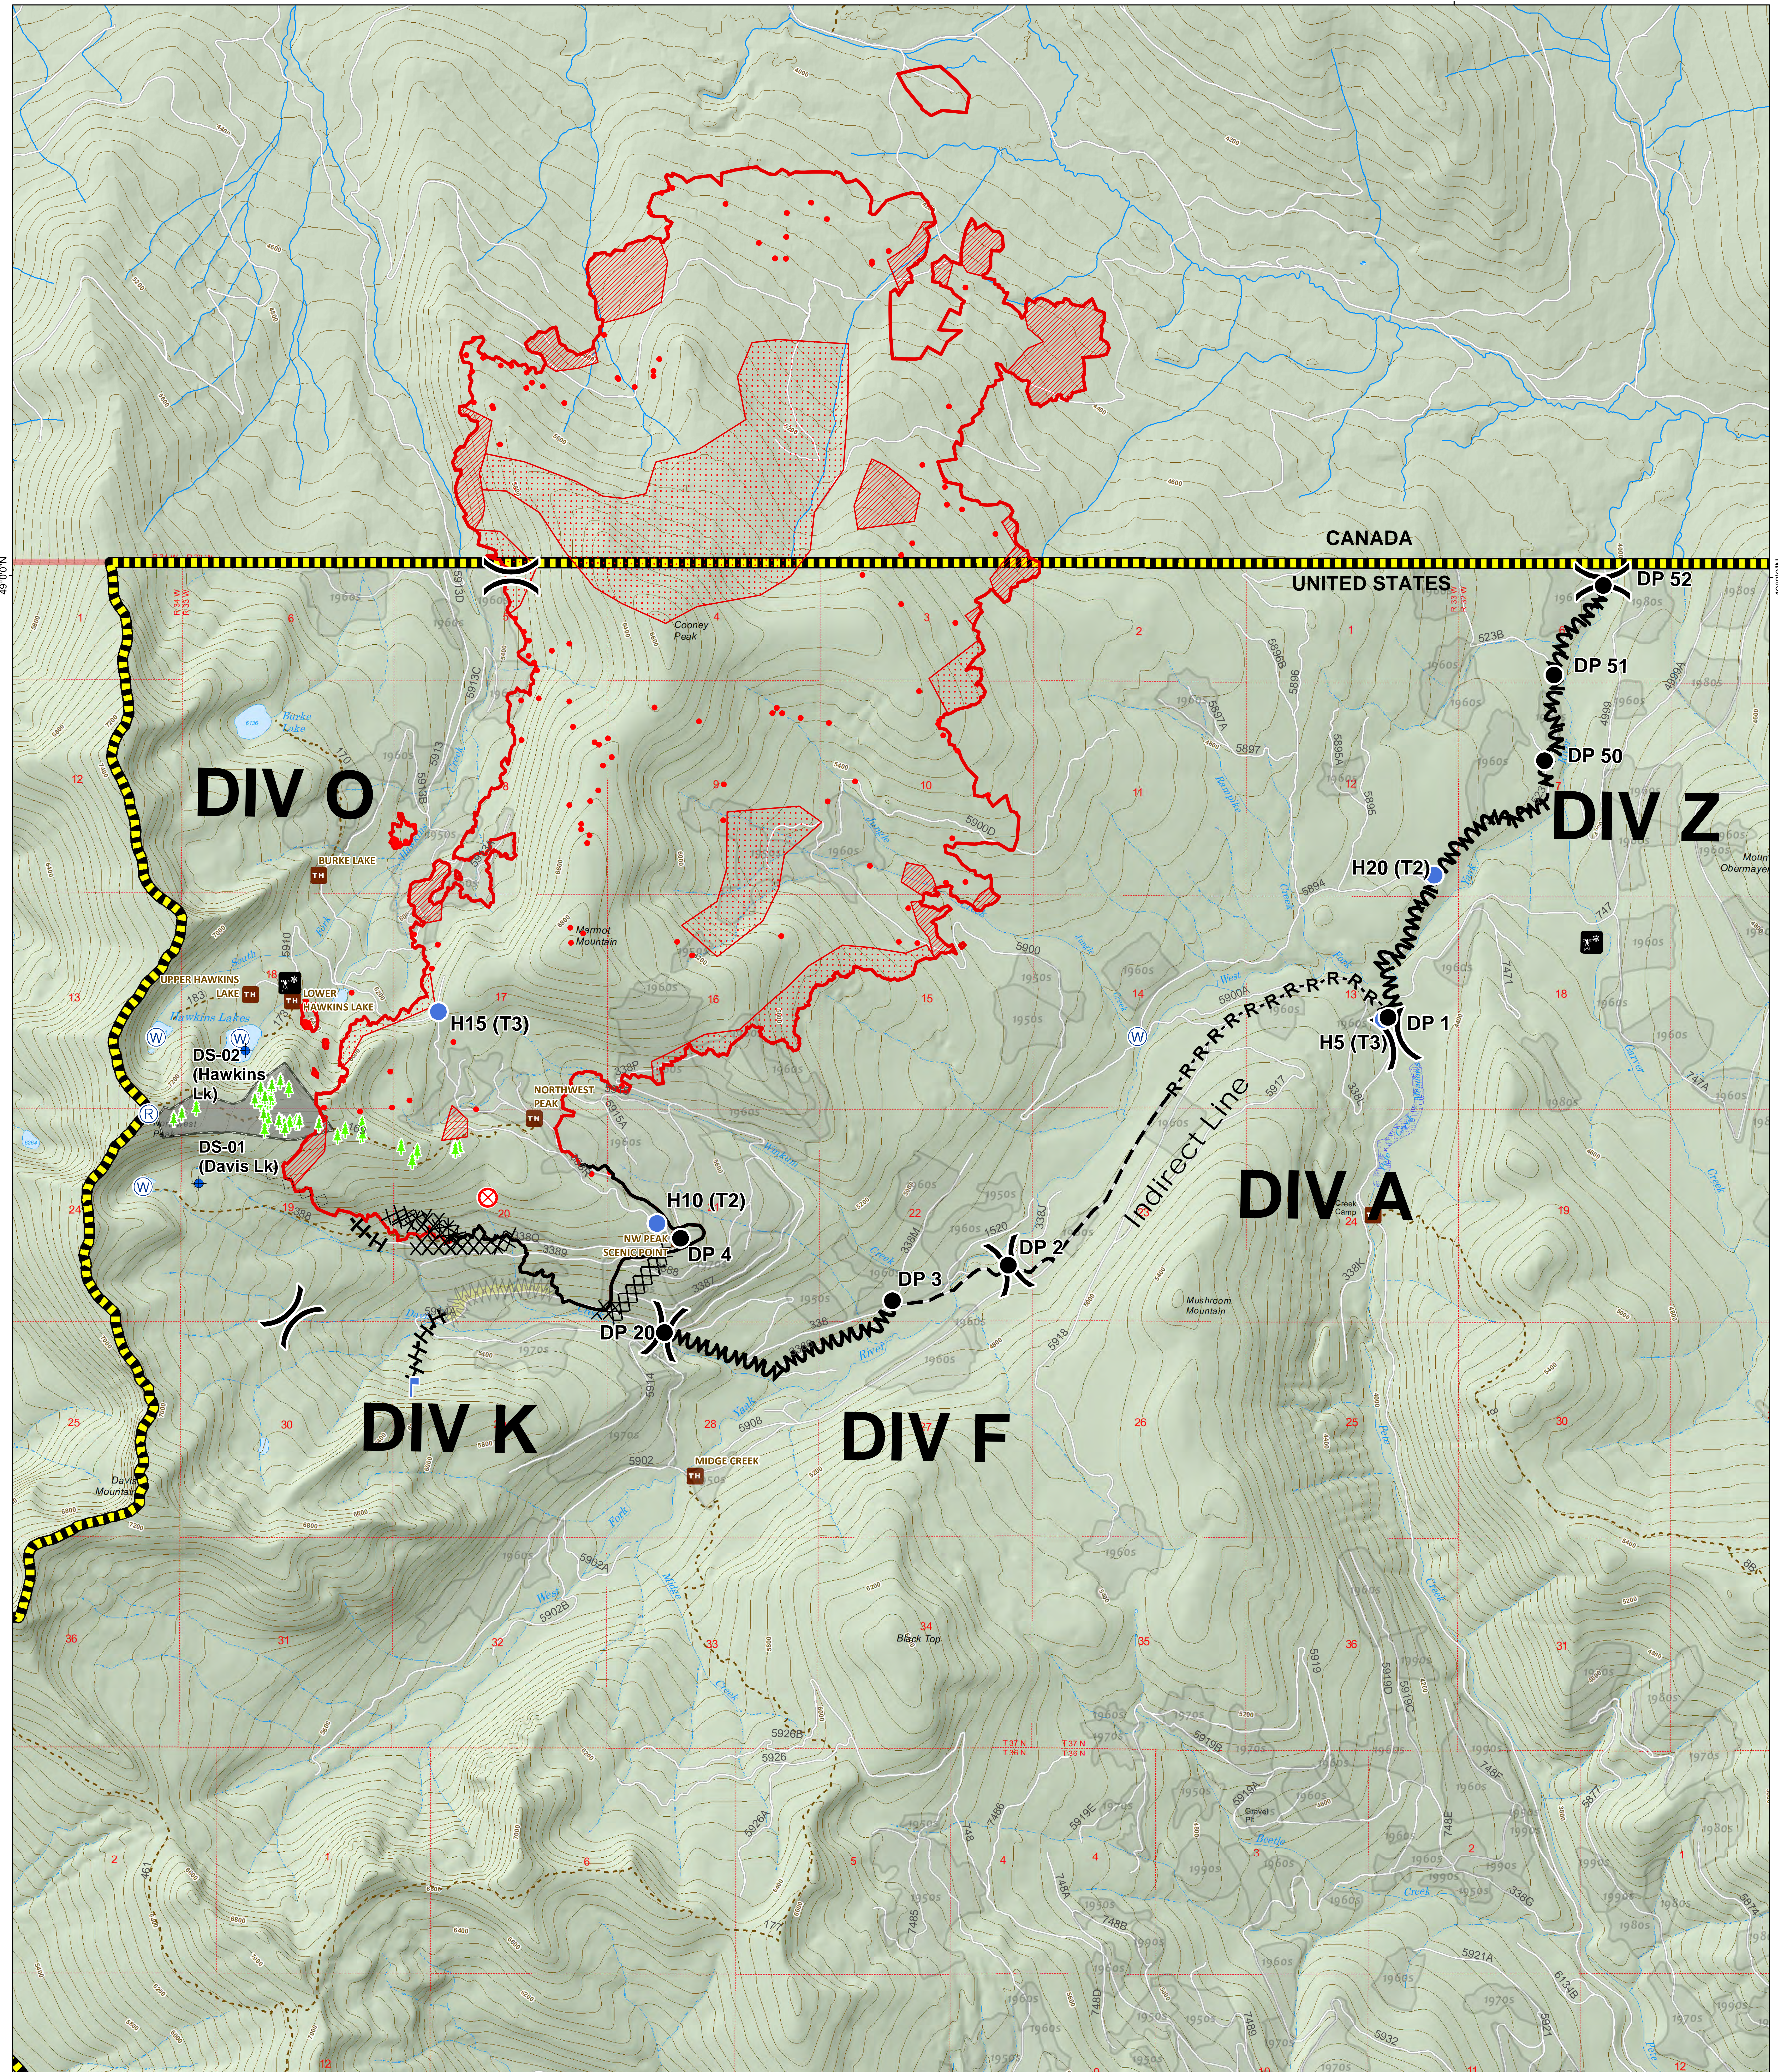

115°50'0"W

**Davis Fire**

MT-KNF-000161

Fire perimeter as of  
08/24/2018 2252 hrs  
6,597 Acres

- Isolated Heat
- ▭ Heat Perimeter
- ▨ Intense Heat
- ▤ Scattered Heat

- ◆ Dip Site
- Drop Point
- ⊗ Fire Origin
- Ⓡ Repeater
- Ⓜ SNOTEL
- 🌲 Whitebark Pine Seed Trees

- 🌊 Water Source
- ⌋ Division Break
- Completed Line
- ⊗ Completed Dozer Line
- ⊕ Completed Hand Line
- R-R-R-R Road as Completed Line

- ⊖ Clipped Line
- - - Planned Fire Line
- ◇◇◇ Aerial Retardant Drop

- ▭ Harvest Units
- ▭ Caged Whitebark
- 🌲 Fuel Break
- ▭ Area Closure

0 0.25 0.5 1 Miles