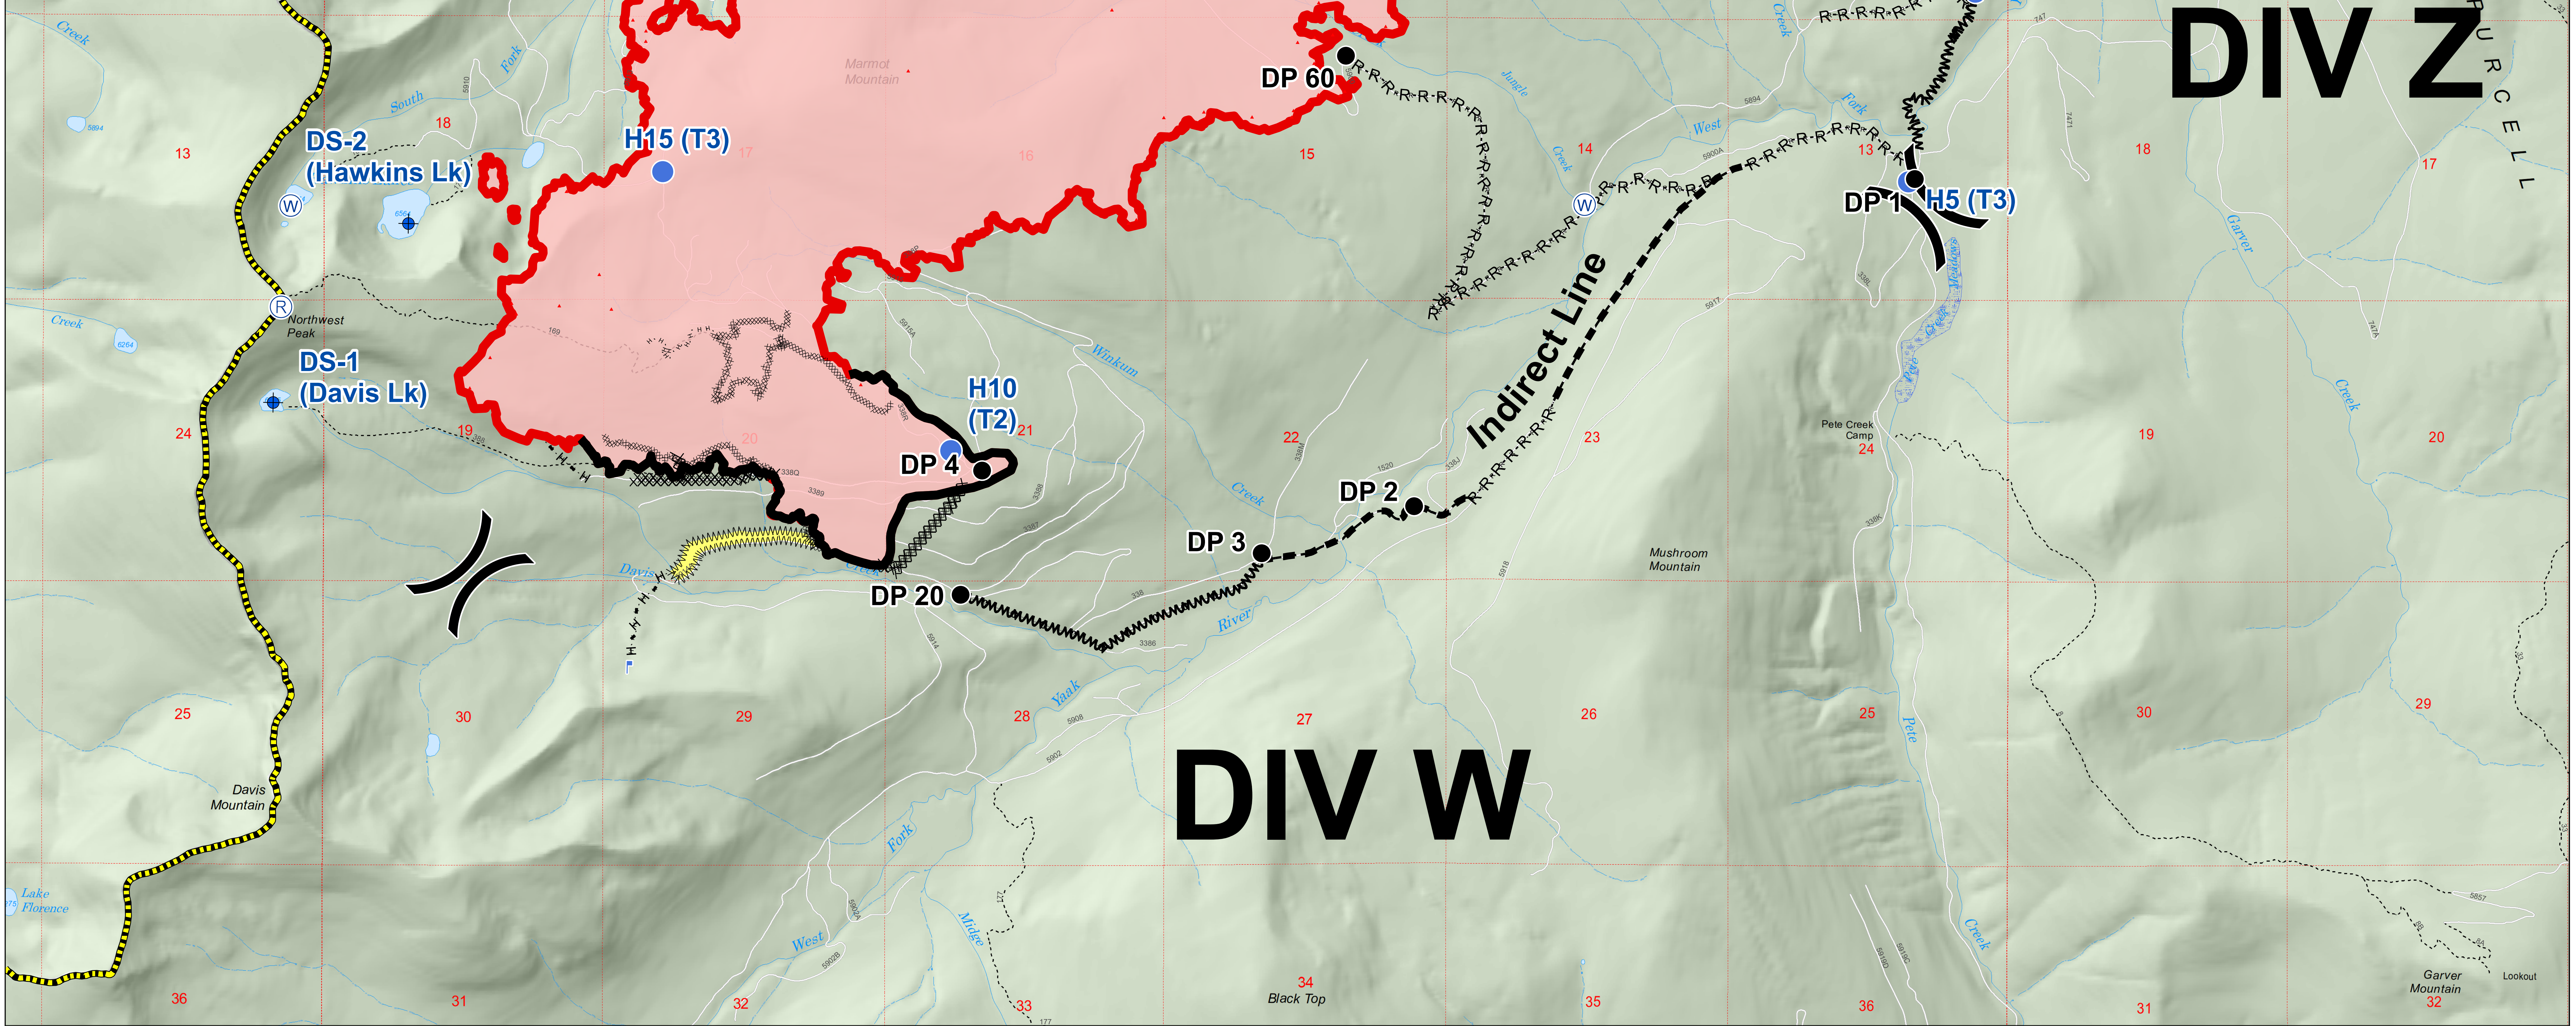

DIV Z

DIV W

MT-KNF-000161
 Fire perimeter as of
 08/30/2018 @ 2243 hrs

- Completed Line
- ⊗ Completed Dozer Line
- H - H Completed Hand Line
- ⋯ Road as Completed Line
- Other
- ⊖ Aerial Retardant Drop
- ⚡ Fuel Break
- Wildfire Daily Perimeter
- ▨ Closure Area
- ▬ Planned Fire Line