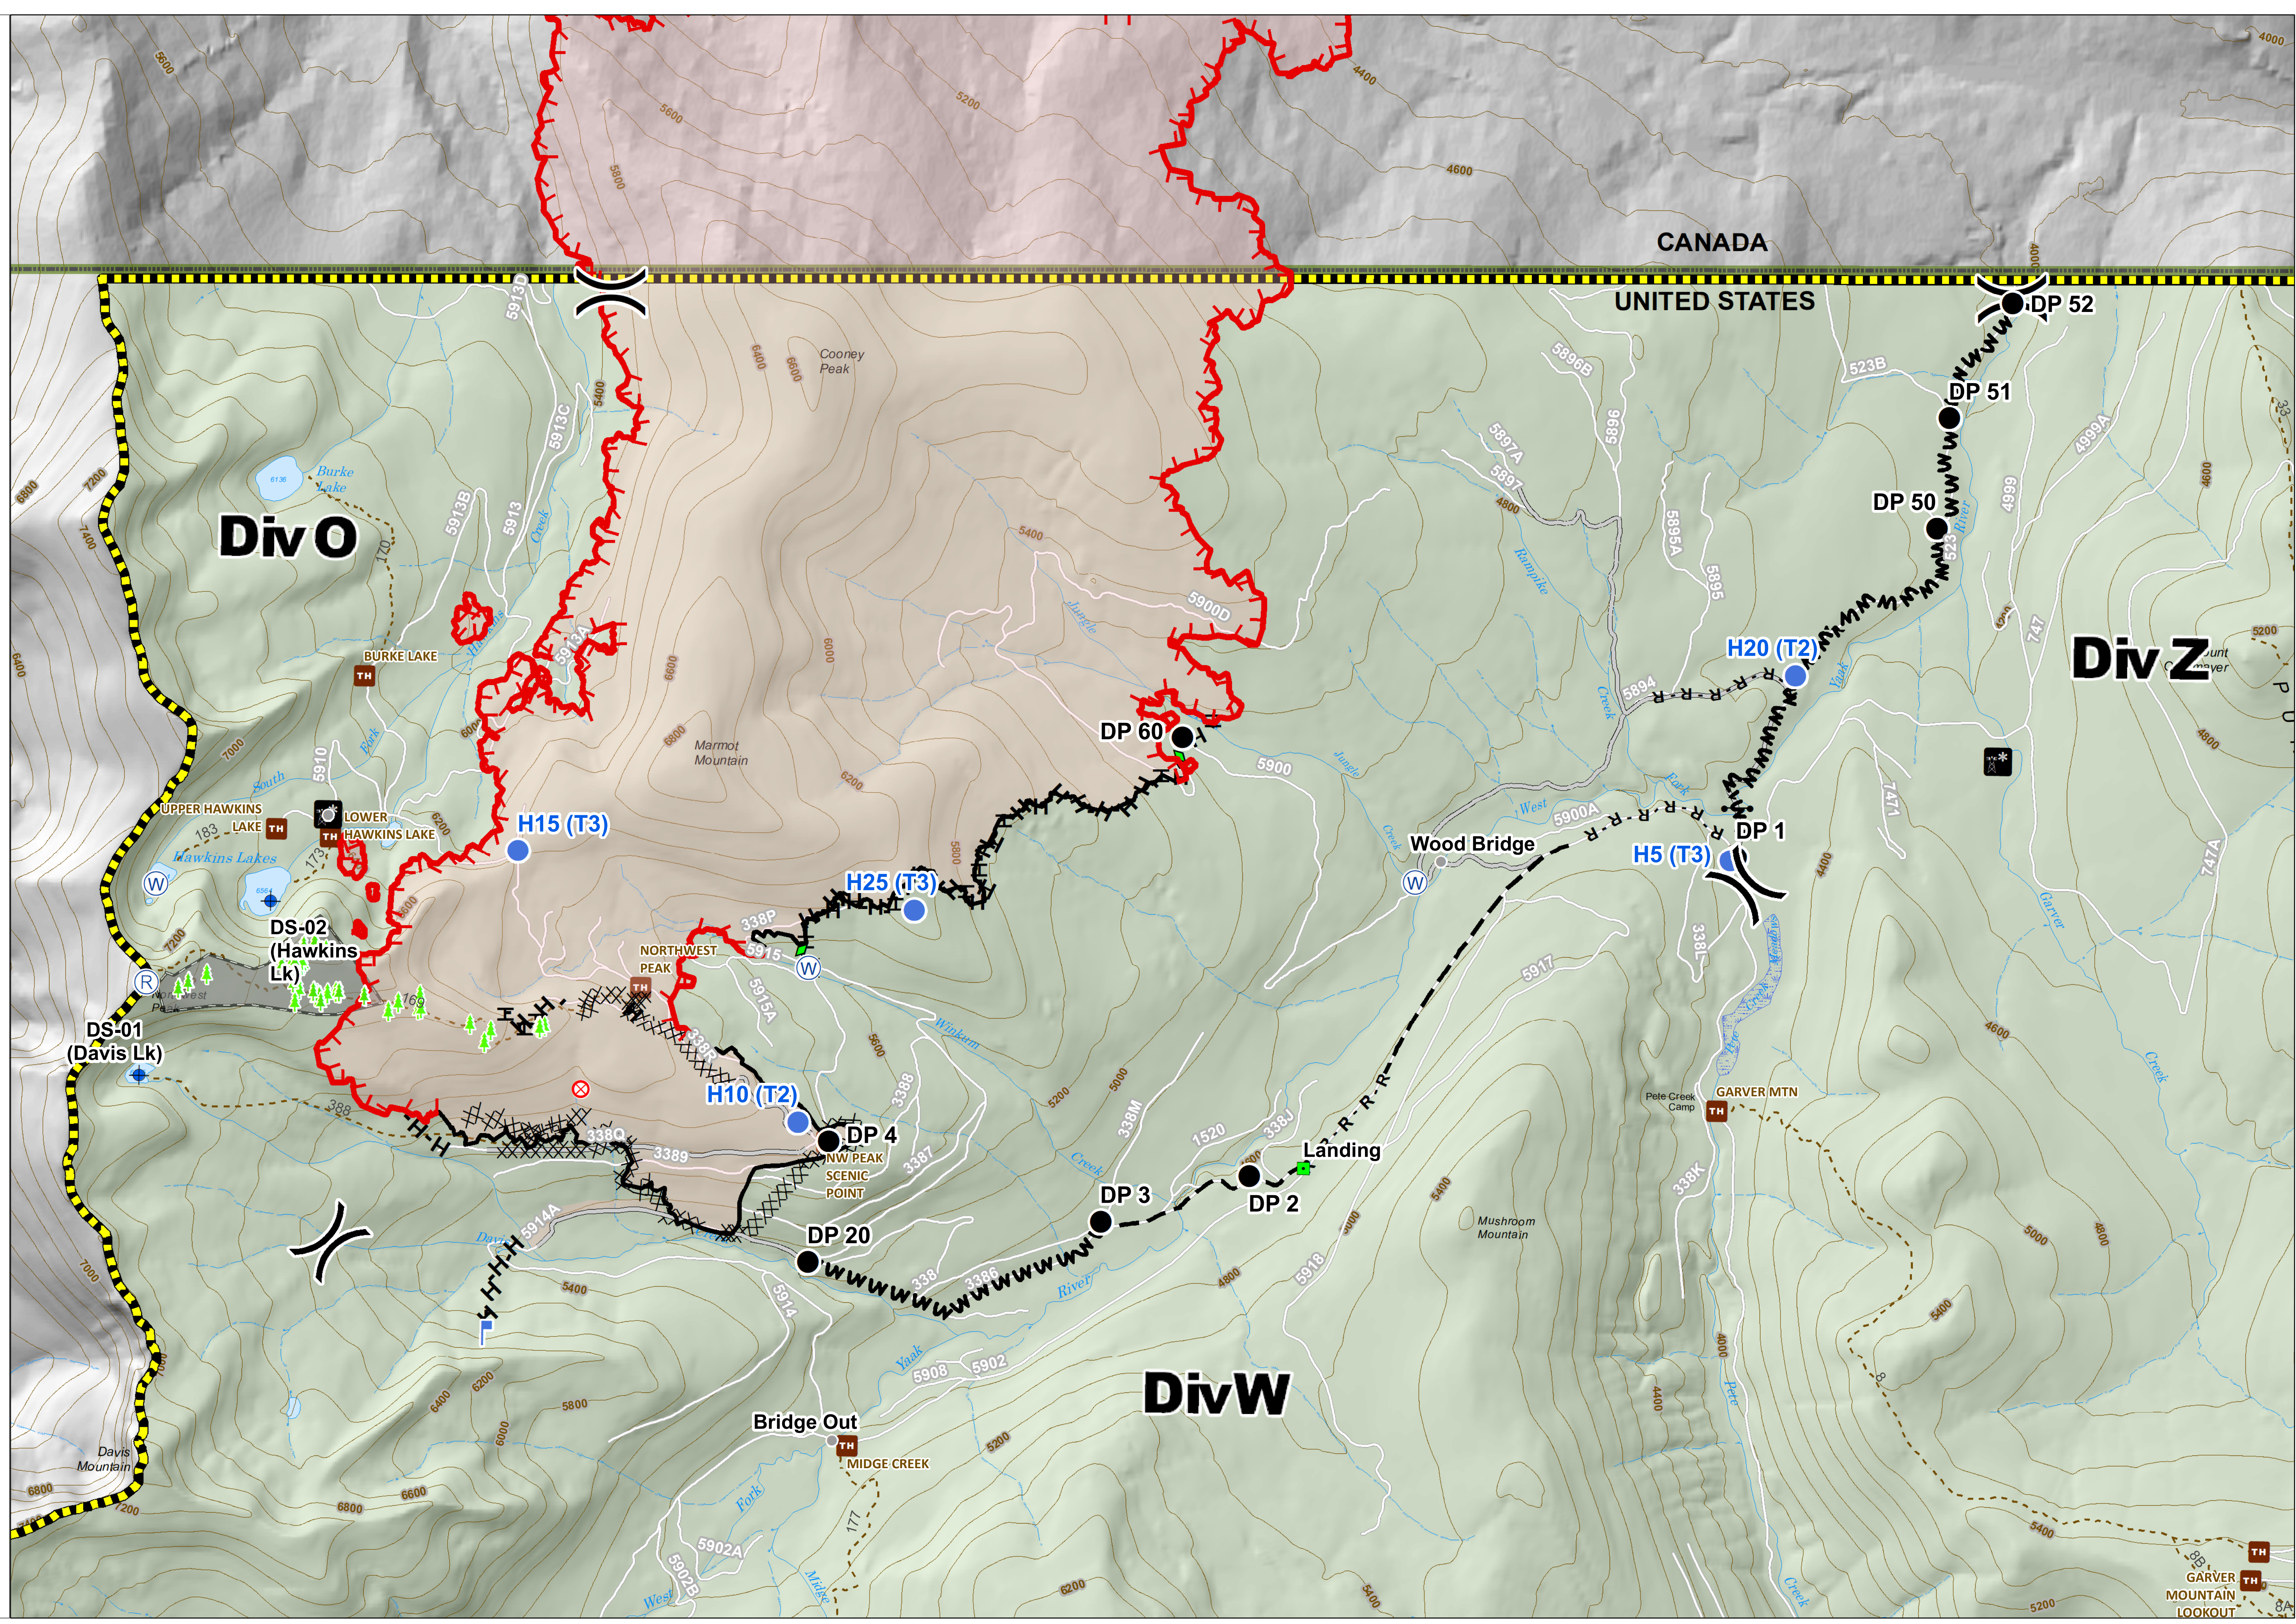

OPERATIONS
09/10/2018

- ◆ Dip Site
- Drop Point
- ⊗ Fire Origin
- Gate
- Helispot
- ⌚ Lookout
- Ⓜ Repeater
- △ Sling Site
- Ⓜ Water Source
- Other
-) Division Break
- Landmark
- Uncontrolled Fire Edge
- Completed Line
- XXXX Completed Dozer Line
- H-H Completed Hand Line
- R-R Road as Completed Line
- Access or Improved Road
- Completed Plow Line
- MM Clipped Line
- - Planned Fire Line
- SNOTEL
- Whitebark Pine Seed Trees
- Caged Whitebark
- Area Closure

Davis Fire
MT-KNF-000161
Fire perimeter as of
08/30/2018 2243 hrs
6,614 Acres

GARVER MOUNTAIN
LOOKOUT