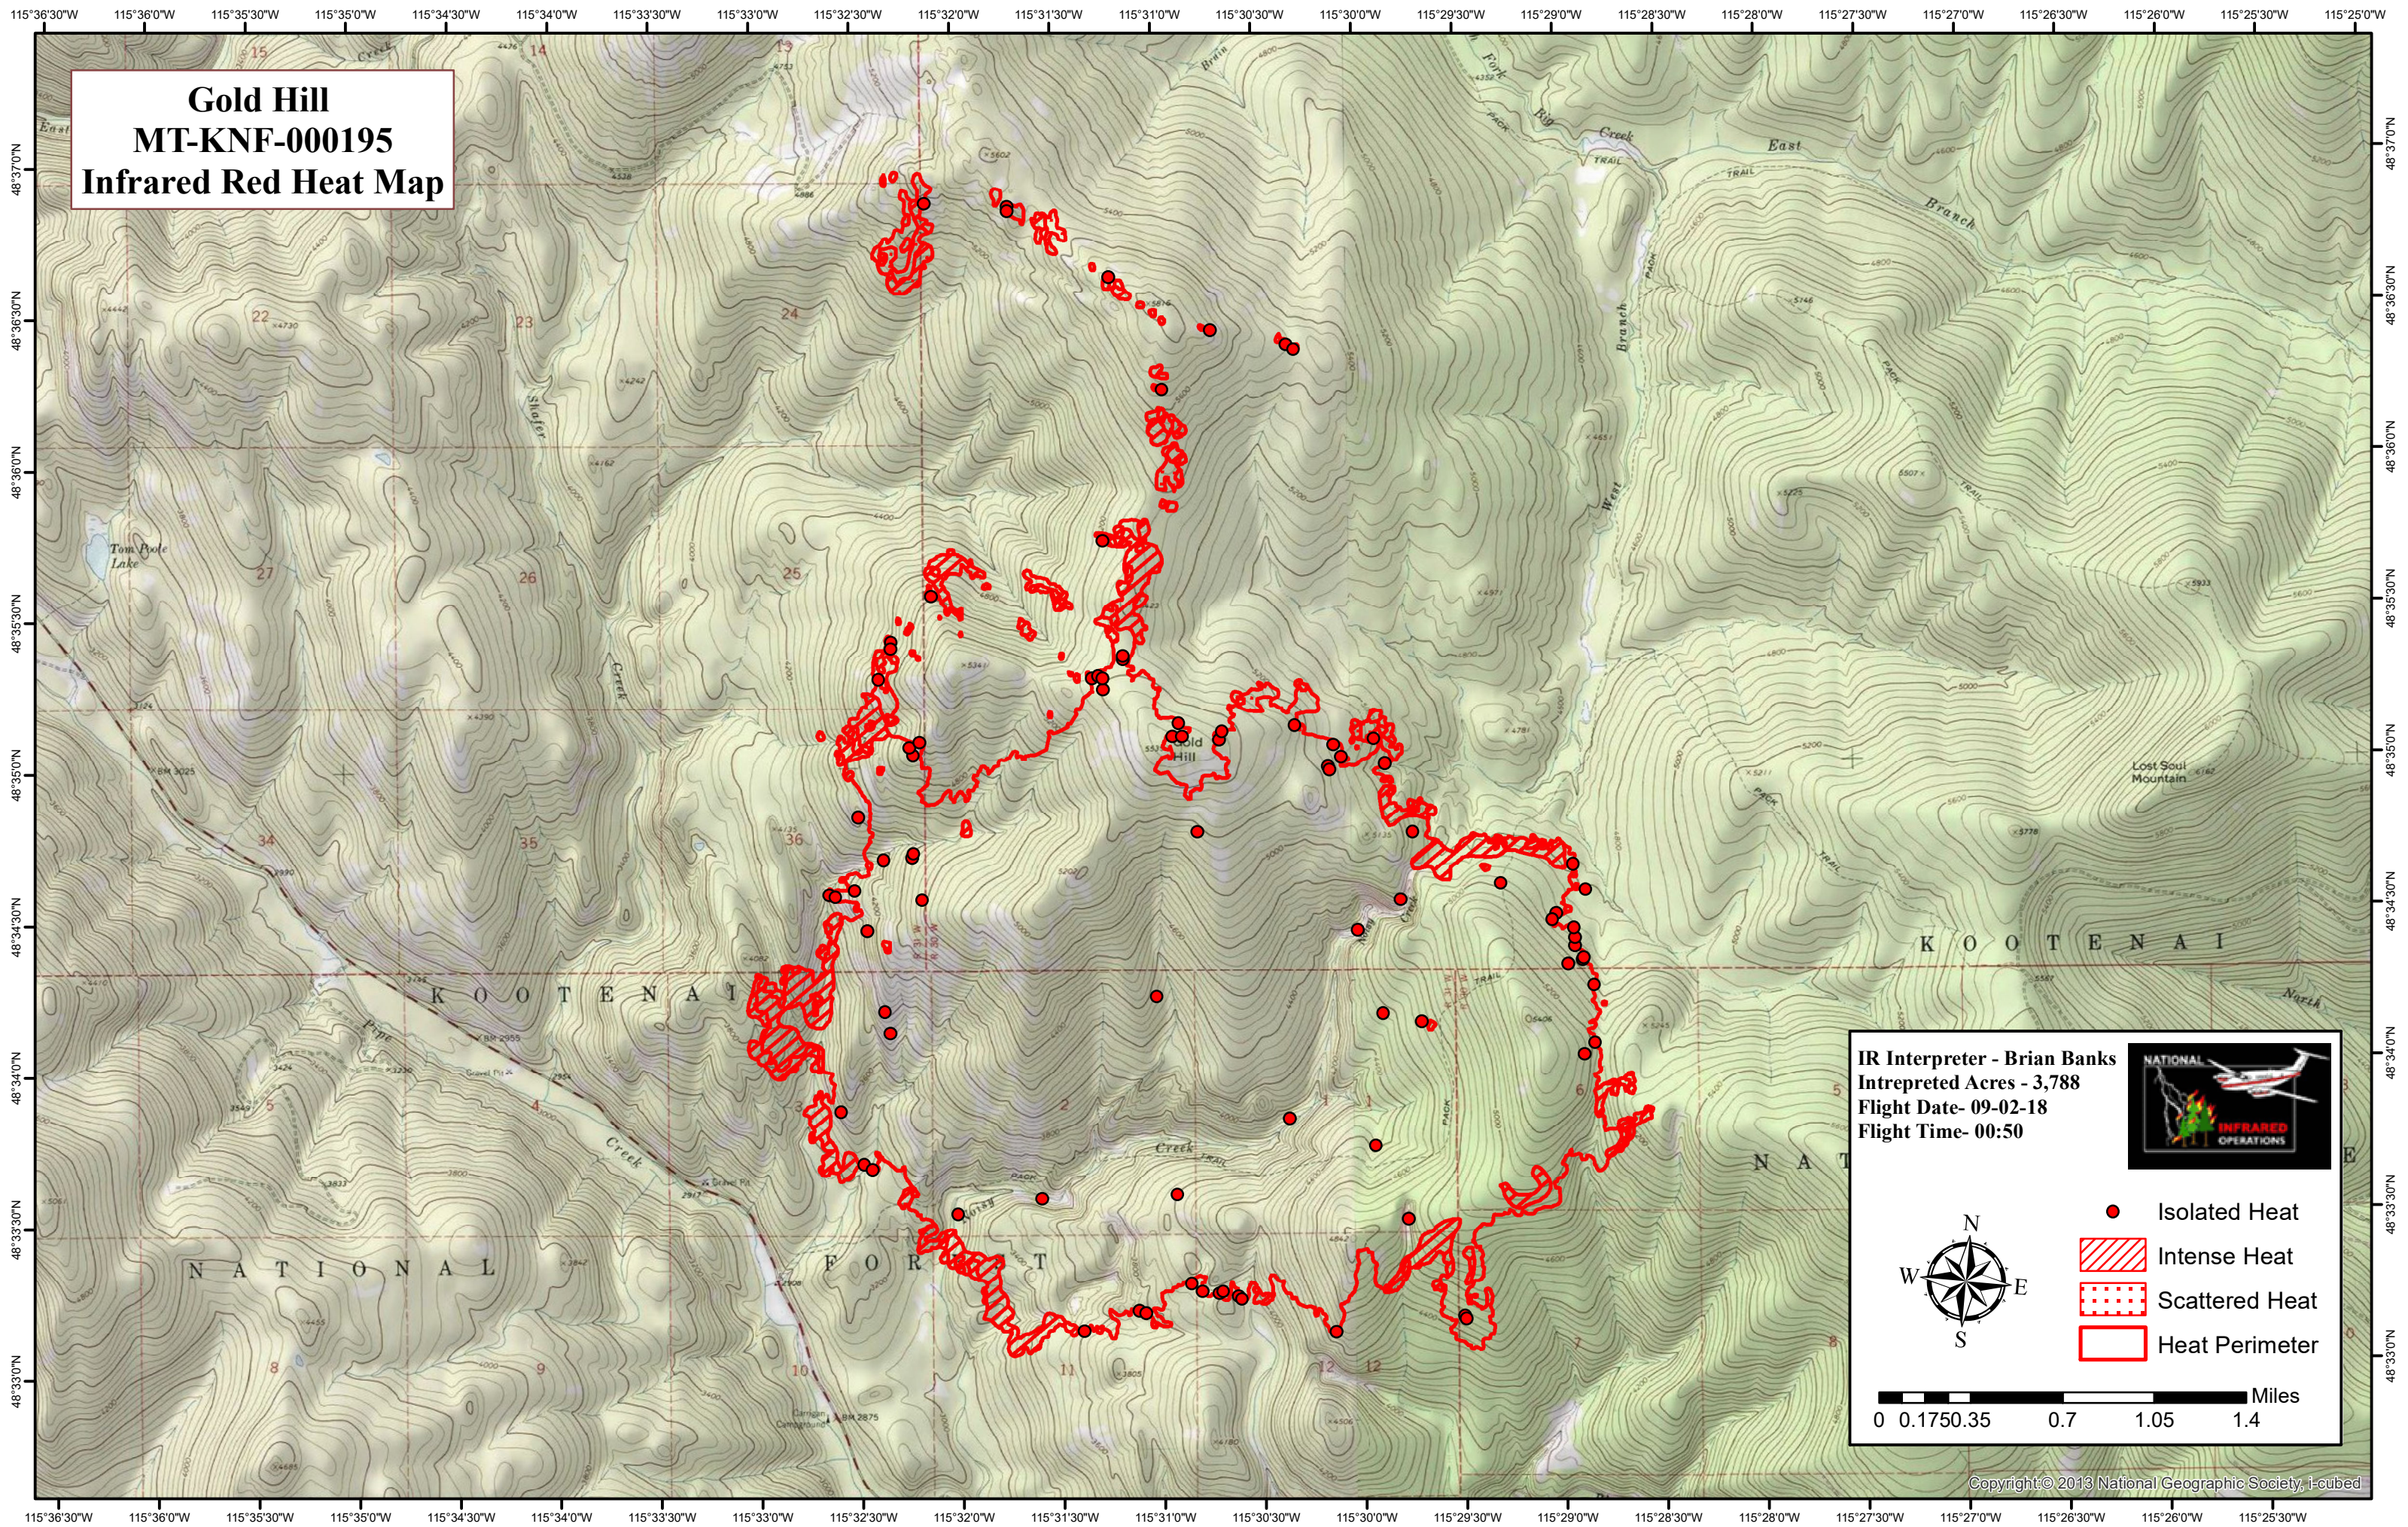

# Gold Hill MT-KNF-000195 Infrared Red Heat Map

**IR Interpreter - Brian Banks**  
**Intepreted Acres - 3,788**  
**Flight Date- 09-02-18**  
**Flight Time- 00:50**

- Isolated Heat
- ▨ Intense Heat
- ▤ Scattered Heat
- Heat Perimeter

Miles  
0 0.1750.35 0.7 1.05 1.4