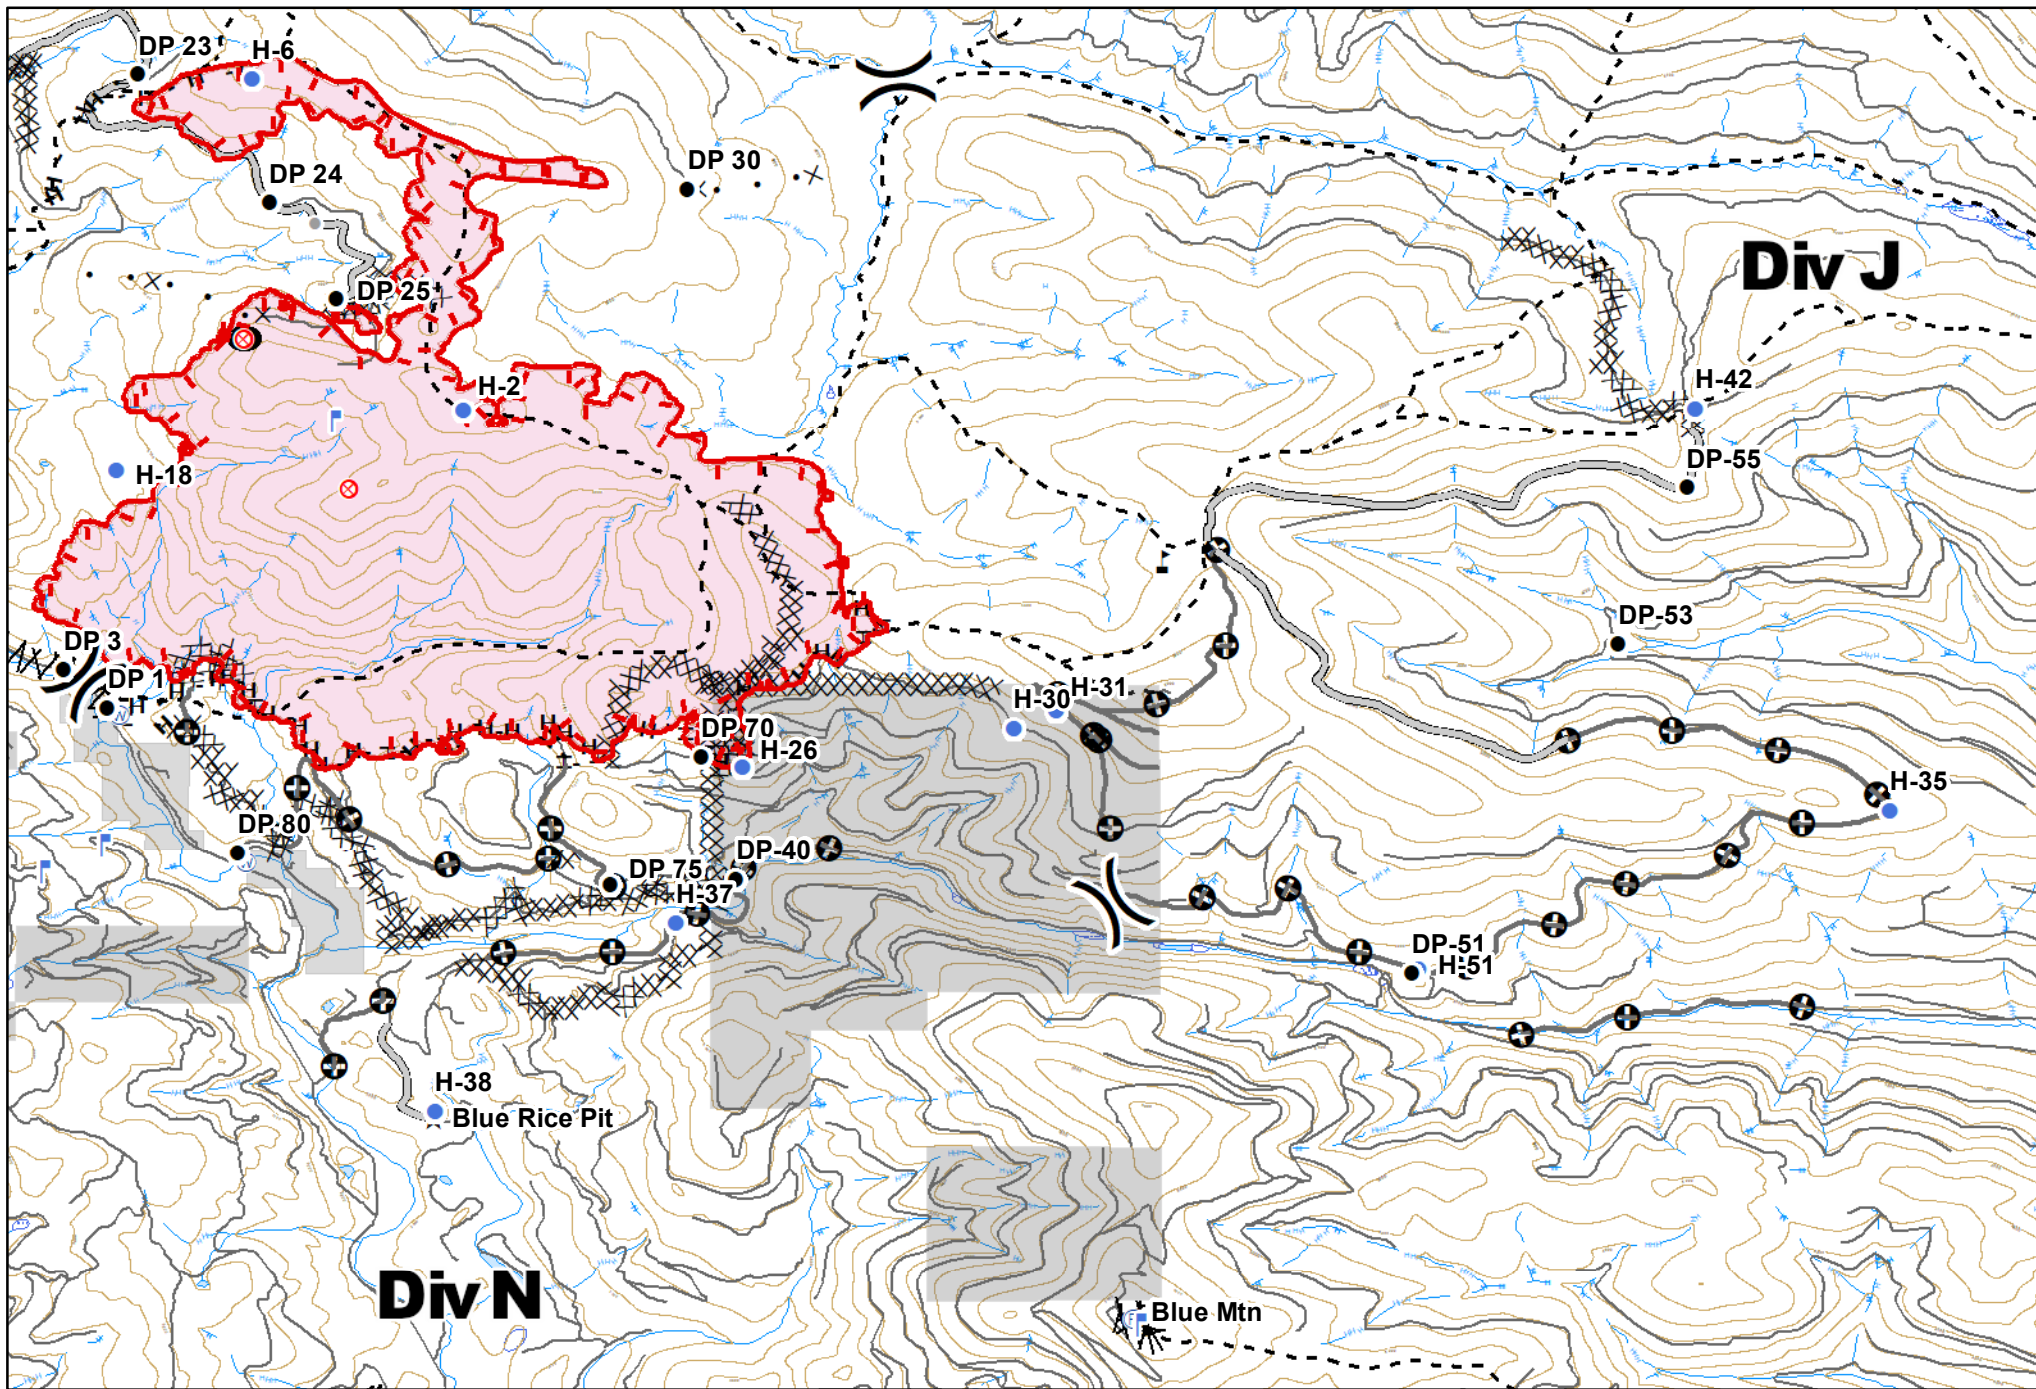

GOLD HILL
MT-KNF-000195
Fire perimeter as of
09/06/2018 AM
4,764 Acres

- ✕ Closure
- Other
- Drop Point
- Fire Origin
- Helispot
- ▢ Incident Command Post
- ▢ Lookout
- ▢ Mobile Weather Unit
- Ⓟ Pump
- Ⓟ Repeater
- Ⓟ Safety Zone
- Ⓟ Water Source
- ⚡ Value at Risk
- ⌋ Division Break
- ⌋ Landings

- Uncontrolled Fire Edge
- Completed Line
- ⌘ Completed Dozer Line
- H - Completed Hand Line
- R - Road as Completed Line
- Access or Improved Road
- Roads

- ⌘ Line Break Completed
- ✕ Proposed Dozer Line
- ⊕ Other
- Wildfire Daily Fire Perimeter
- ▒ Stimson Lumber
- ▒ Other Private