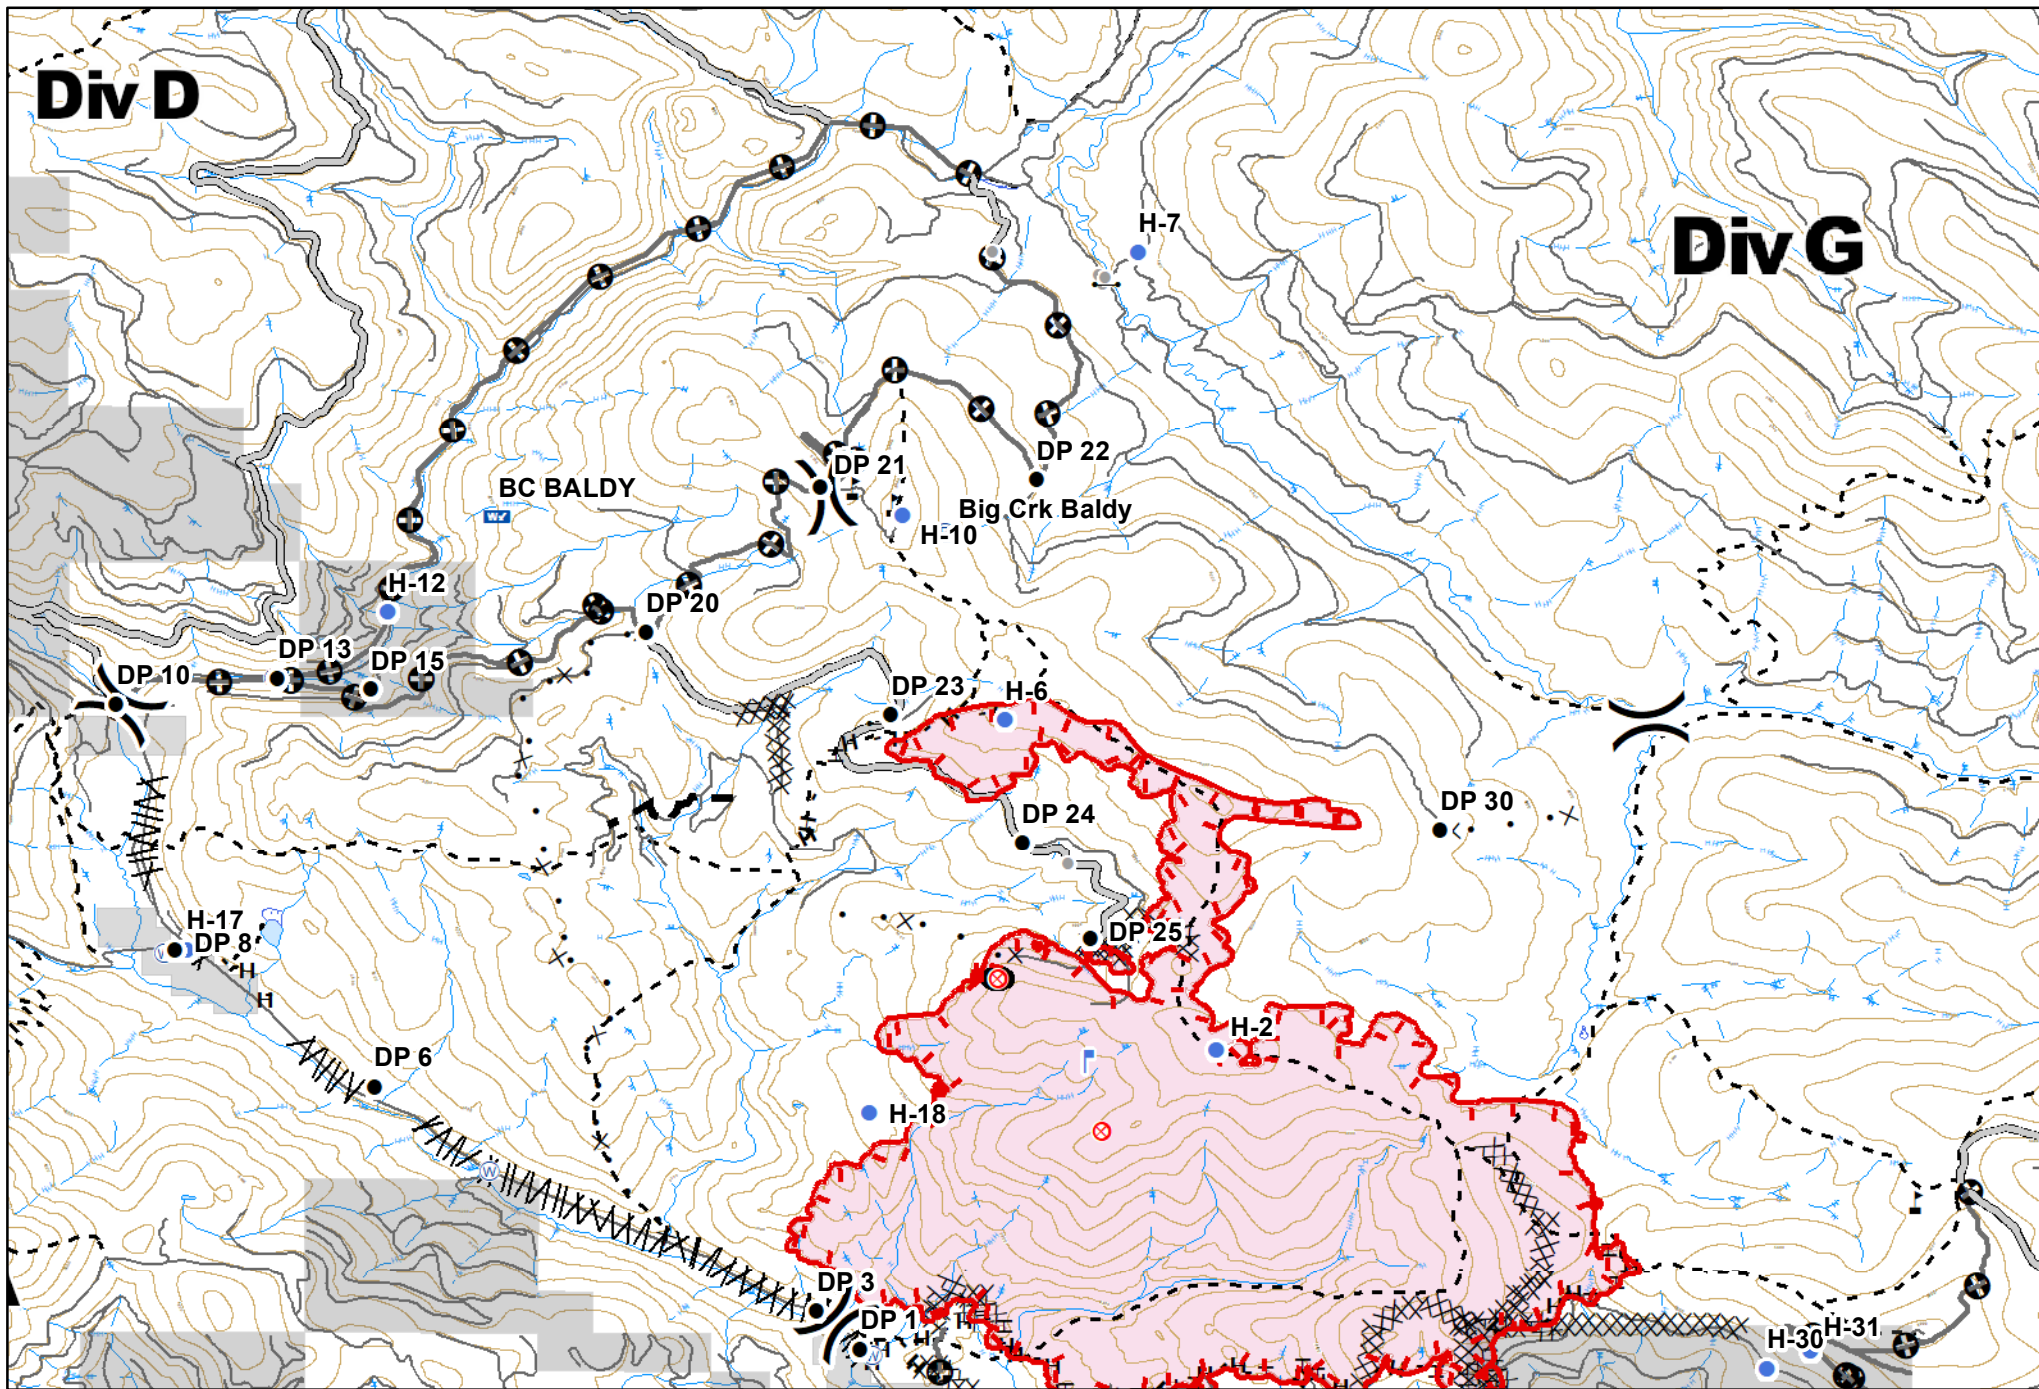

0 1 2 Miles

North Arrow

Missouri Department of Conservation

**GOLD HILL**  
 MT-KNF-000195  
 Fire perimeter as of  
 09/06/2018 AM  
 4,764 Acres

- |               |                         |                |                  |                          |                           |                        |                                 |
|---------------|-------------------------|----------------|------------------|--------------------------|---------------------------|------------------------|---------------------------------|
| ✕ Closure     | ● Helispot              | Ⓟ Pump         | ⚠ Value at Risk  | — Uncontrolled Fire Edge | H - Completed Hand Line   | ✕• Proposed Dozer Line | ▭ Wildfire Daily Fire Perimeter |
| ● Other       | ▭ Incident Command Post | Ⓡ Repeater     | ) Division Break | — Completed Line         | ▭ Access or Improved Road | ▭ Planned Fire Line    | ▭ Stimson Lumber                |
| ● Drop Point  | ▭ Lookout               | ▲ Safety Zone  | ⊗ Landings       | ⊗ Completed Dozer Line   | ▭ Line Break Completed    | ⊕ Other                | ▭ Other Private                 |
| ⊙ Fire Origin | ▭ Mobile Weather Unit   | Ⓜ Water Source |                  |                          |                           |                        |                                 |
|               |                         |                |                  |                          |                           | — Roads                |                                 |