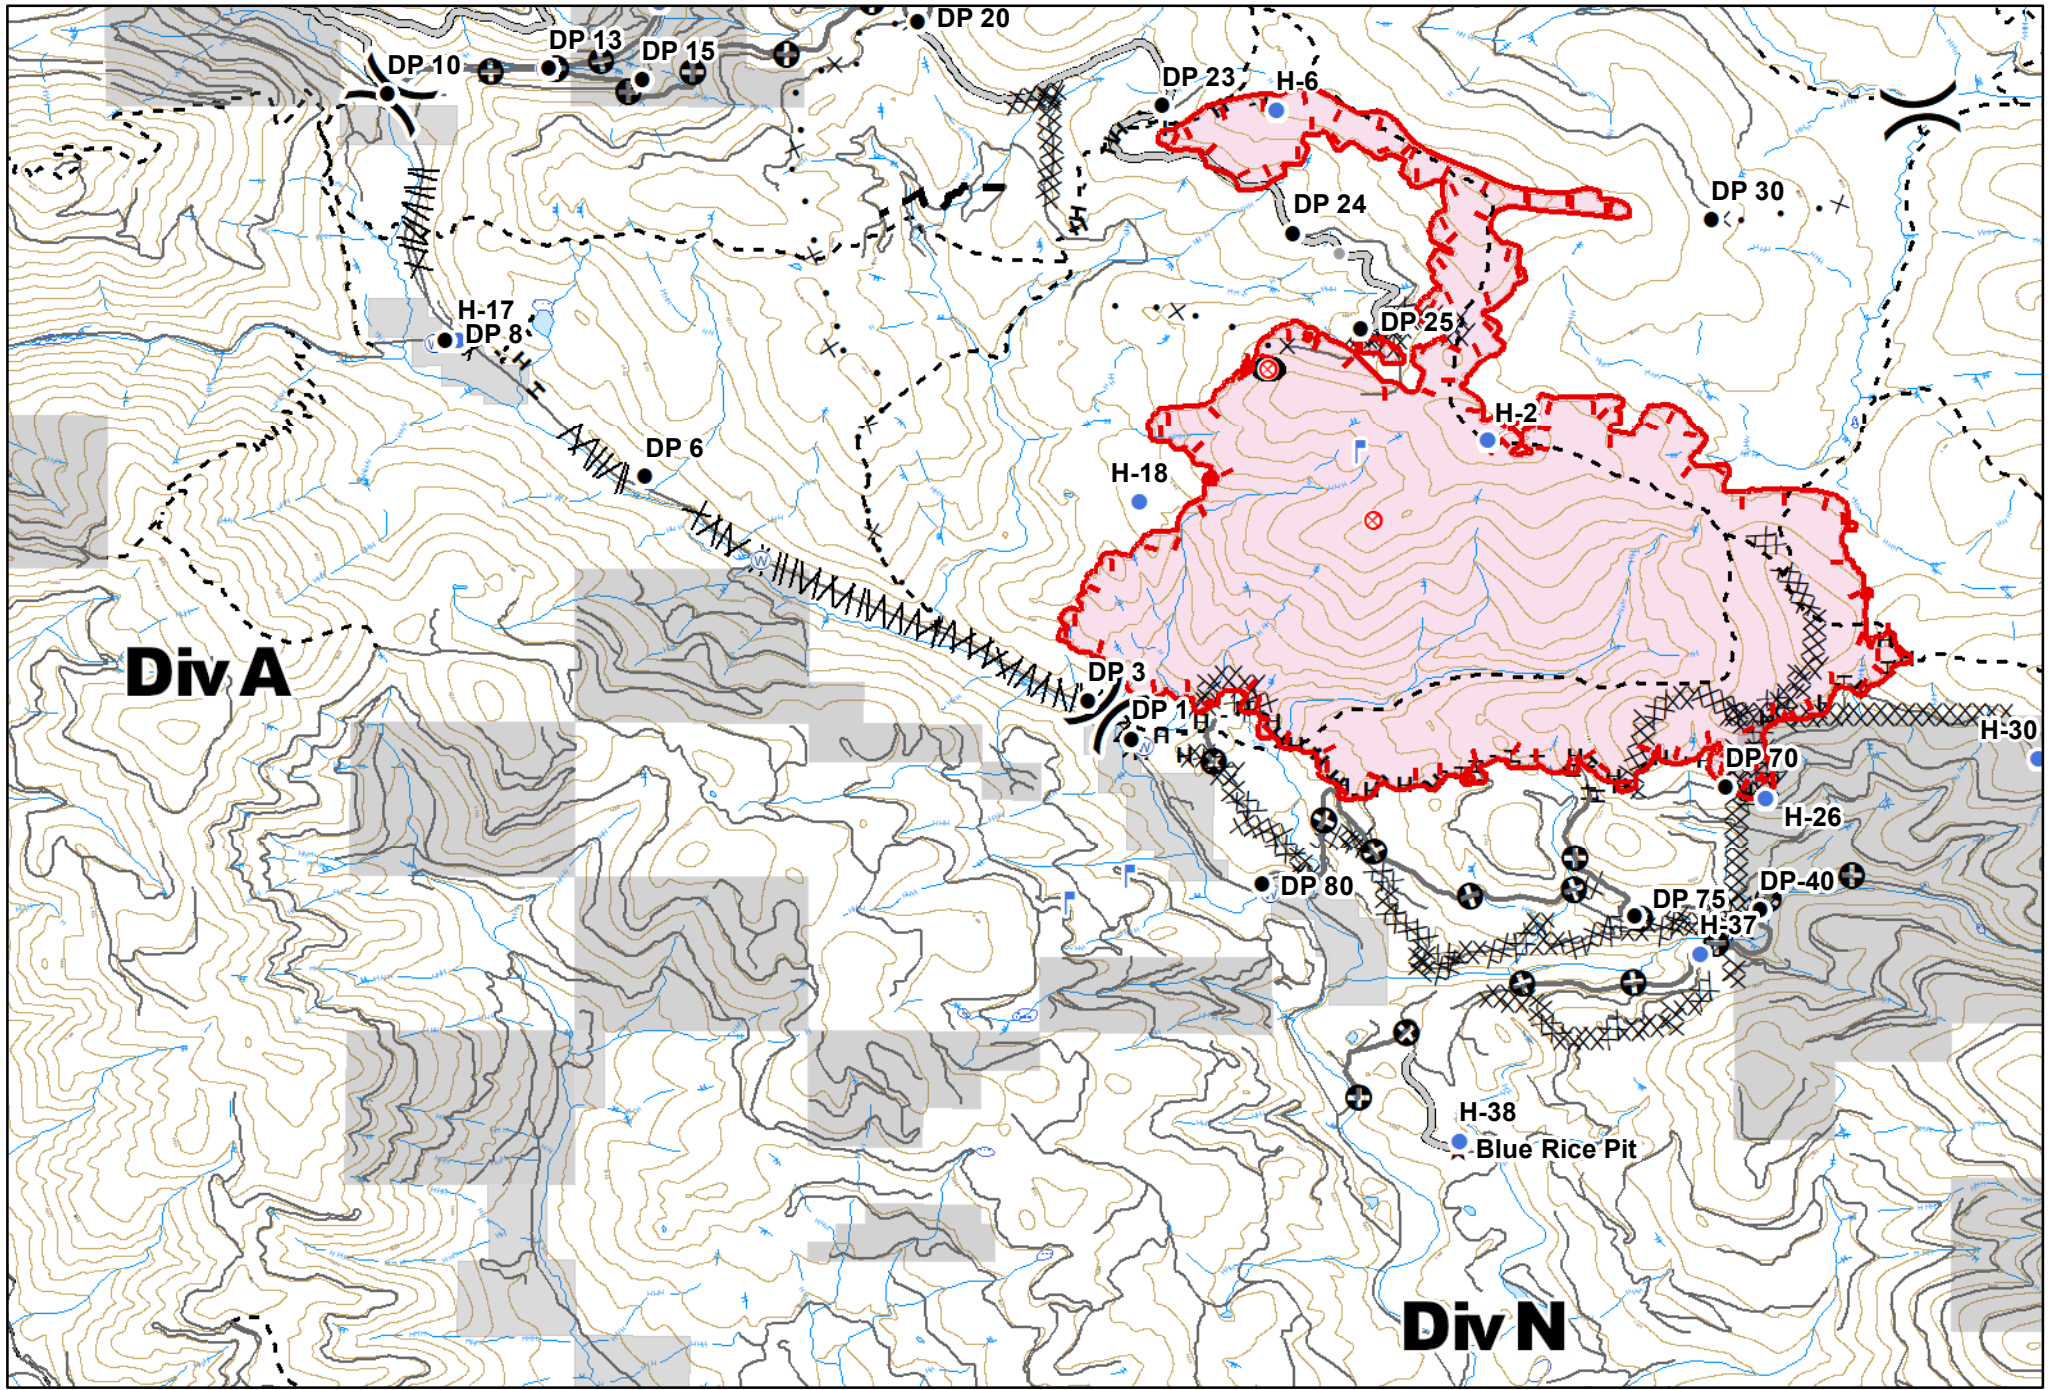

0 1 2 Miles

North Arrow

Missouri Department of Conservation

**GOLD HILL**  
 MT-KNF-000195  
 Fire perimeter as of  
 09/06/2018 AM  
 4,764 Acres

- |               |                         |                |                  |                          |                           |                        |                                 |
|---------------|-------------------------|----------------|------------------|--------------------------|---------------------------|------------------------|---------------------------------|
| ✕ Closure     | ● Helispot              | Ⓟ Pump         | ⚠ Value at Risk  | — Uncontrolled Fire Edge | H - Completed Hand Line   | ✕• Proposed Dozer Line | ▭ Wildfire Daily Fire Perimeter |
| ● Other       | ▭ Incident Command Post | Ⓡ Repeater     | ) Division Break | — Completed Line         | ▭ Access or Improved Road | ▭ Planned Fire Line    | ▭ Stimson Lumber                |
| ● Drop Point  | ▭ Lookout               | ▲ Safety Zone  | ⊗ Landings       | ⊗ Completed Dozer Line   | ▭ Line Break Completed    | ⊕ Other                | ▭ Other Private                 |
| ⊙ Fire Origin | ▭ Mobile Weather Unit   | Ⓜ Water Source |                  |                          |                           |                        |                                 |
|               |                         |                |                  |                          |                           | — Roads                |                                 |