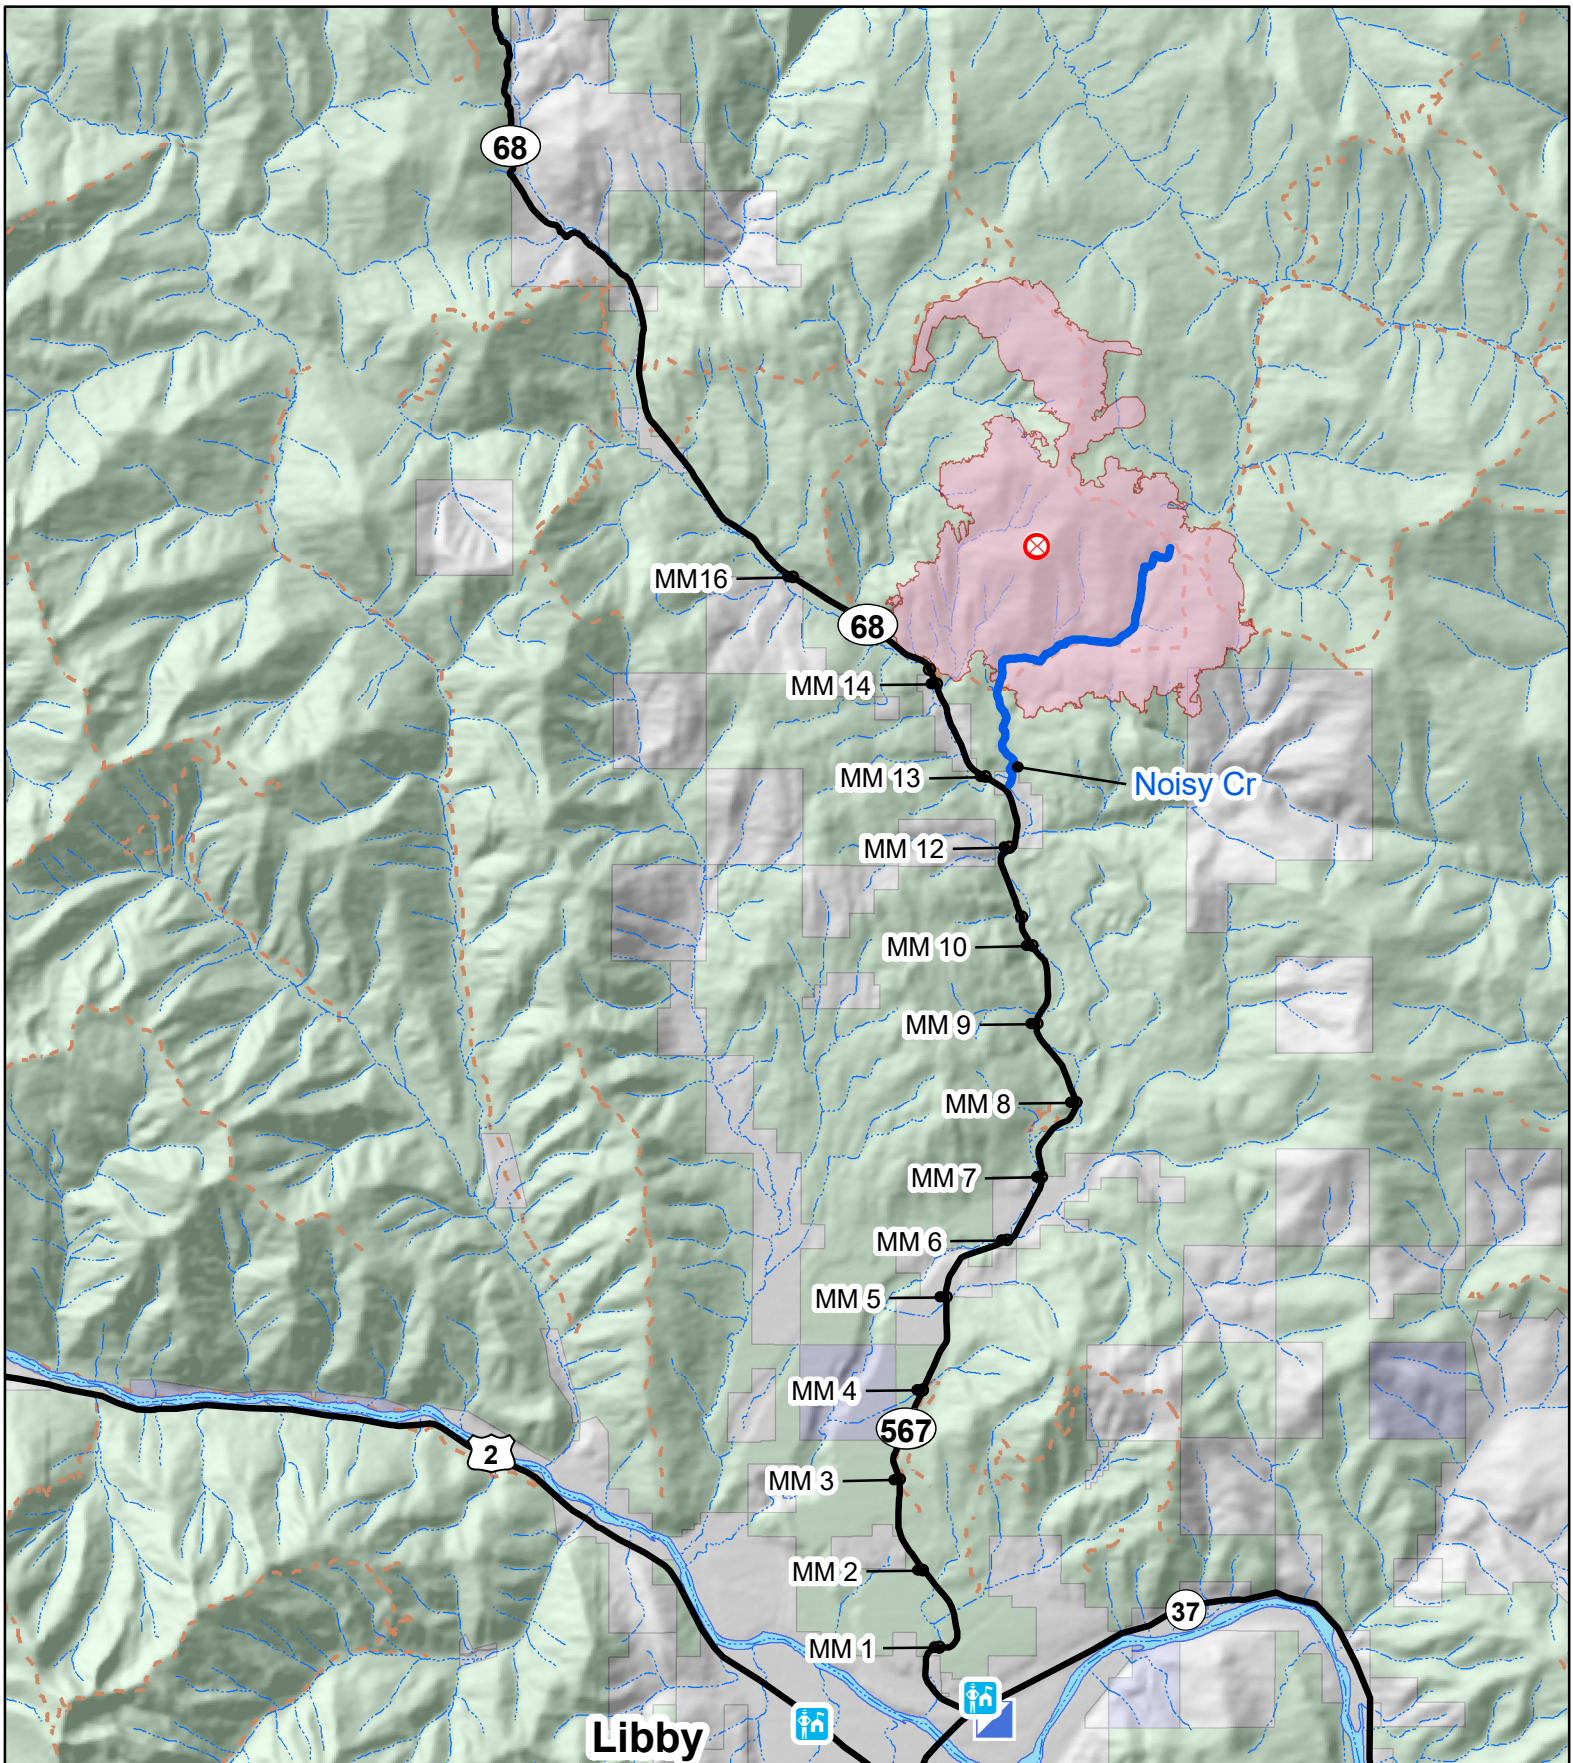

# Gold Hill

9/10/2018

MT-KNF-000195

Approximate Acres  
5,830 9/9/2018

- |                       |             |                |          |
|-----------------------|-------------|----------------|----------|
| Fire Origin           | Noisy Creek | Fire Perimeter | FS       |
| KNF Office            | Major Road  | Stream         | MT_State |
| Incident Command Post | Minor Road  | Trails         | Other    |

0 0.75 1.5 3 Miles