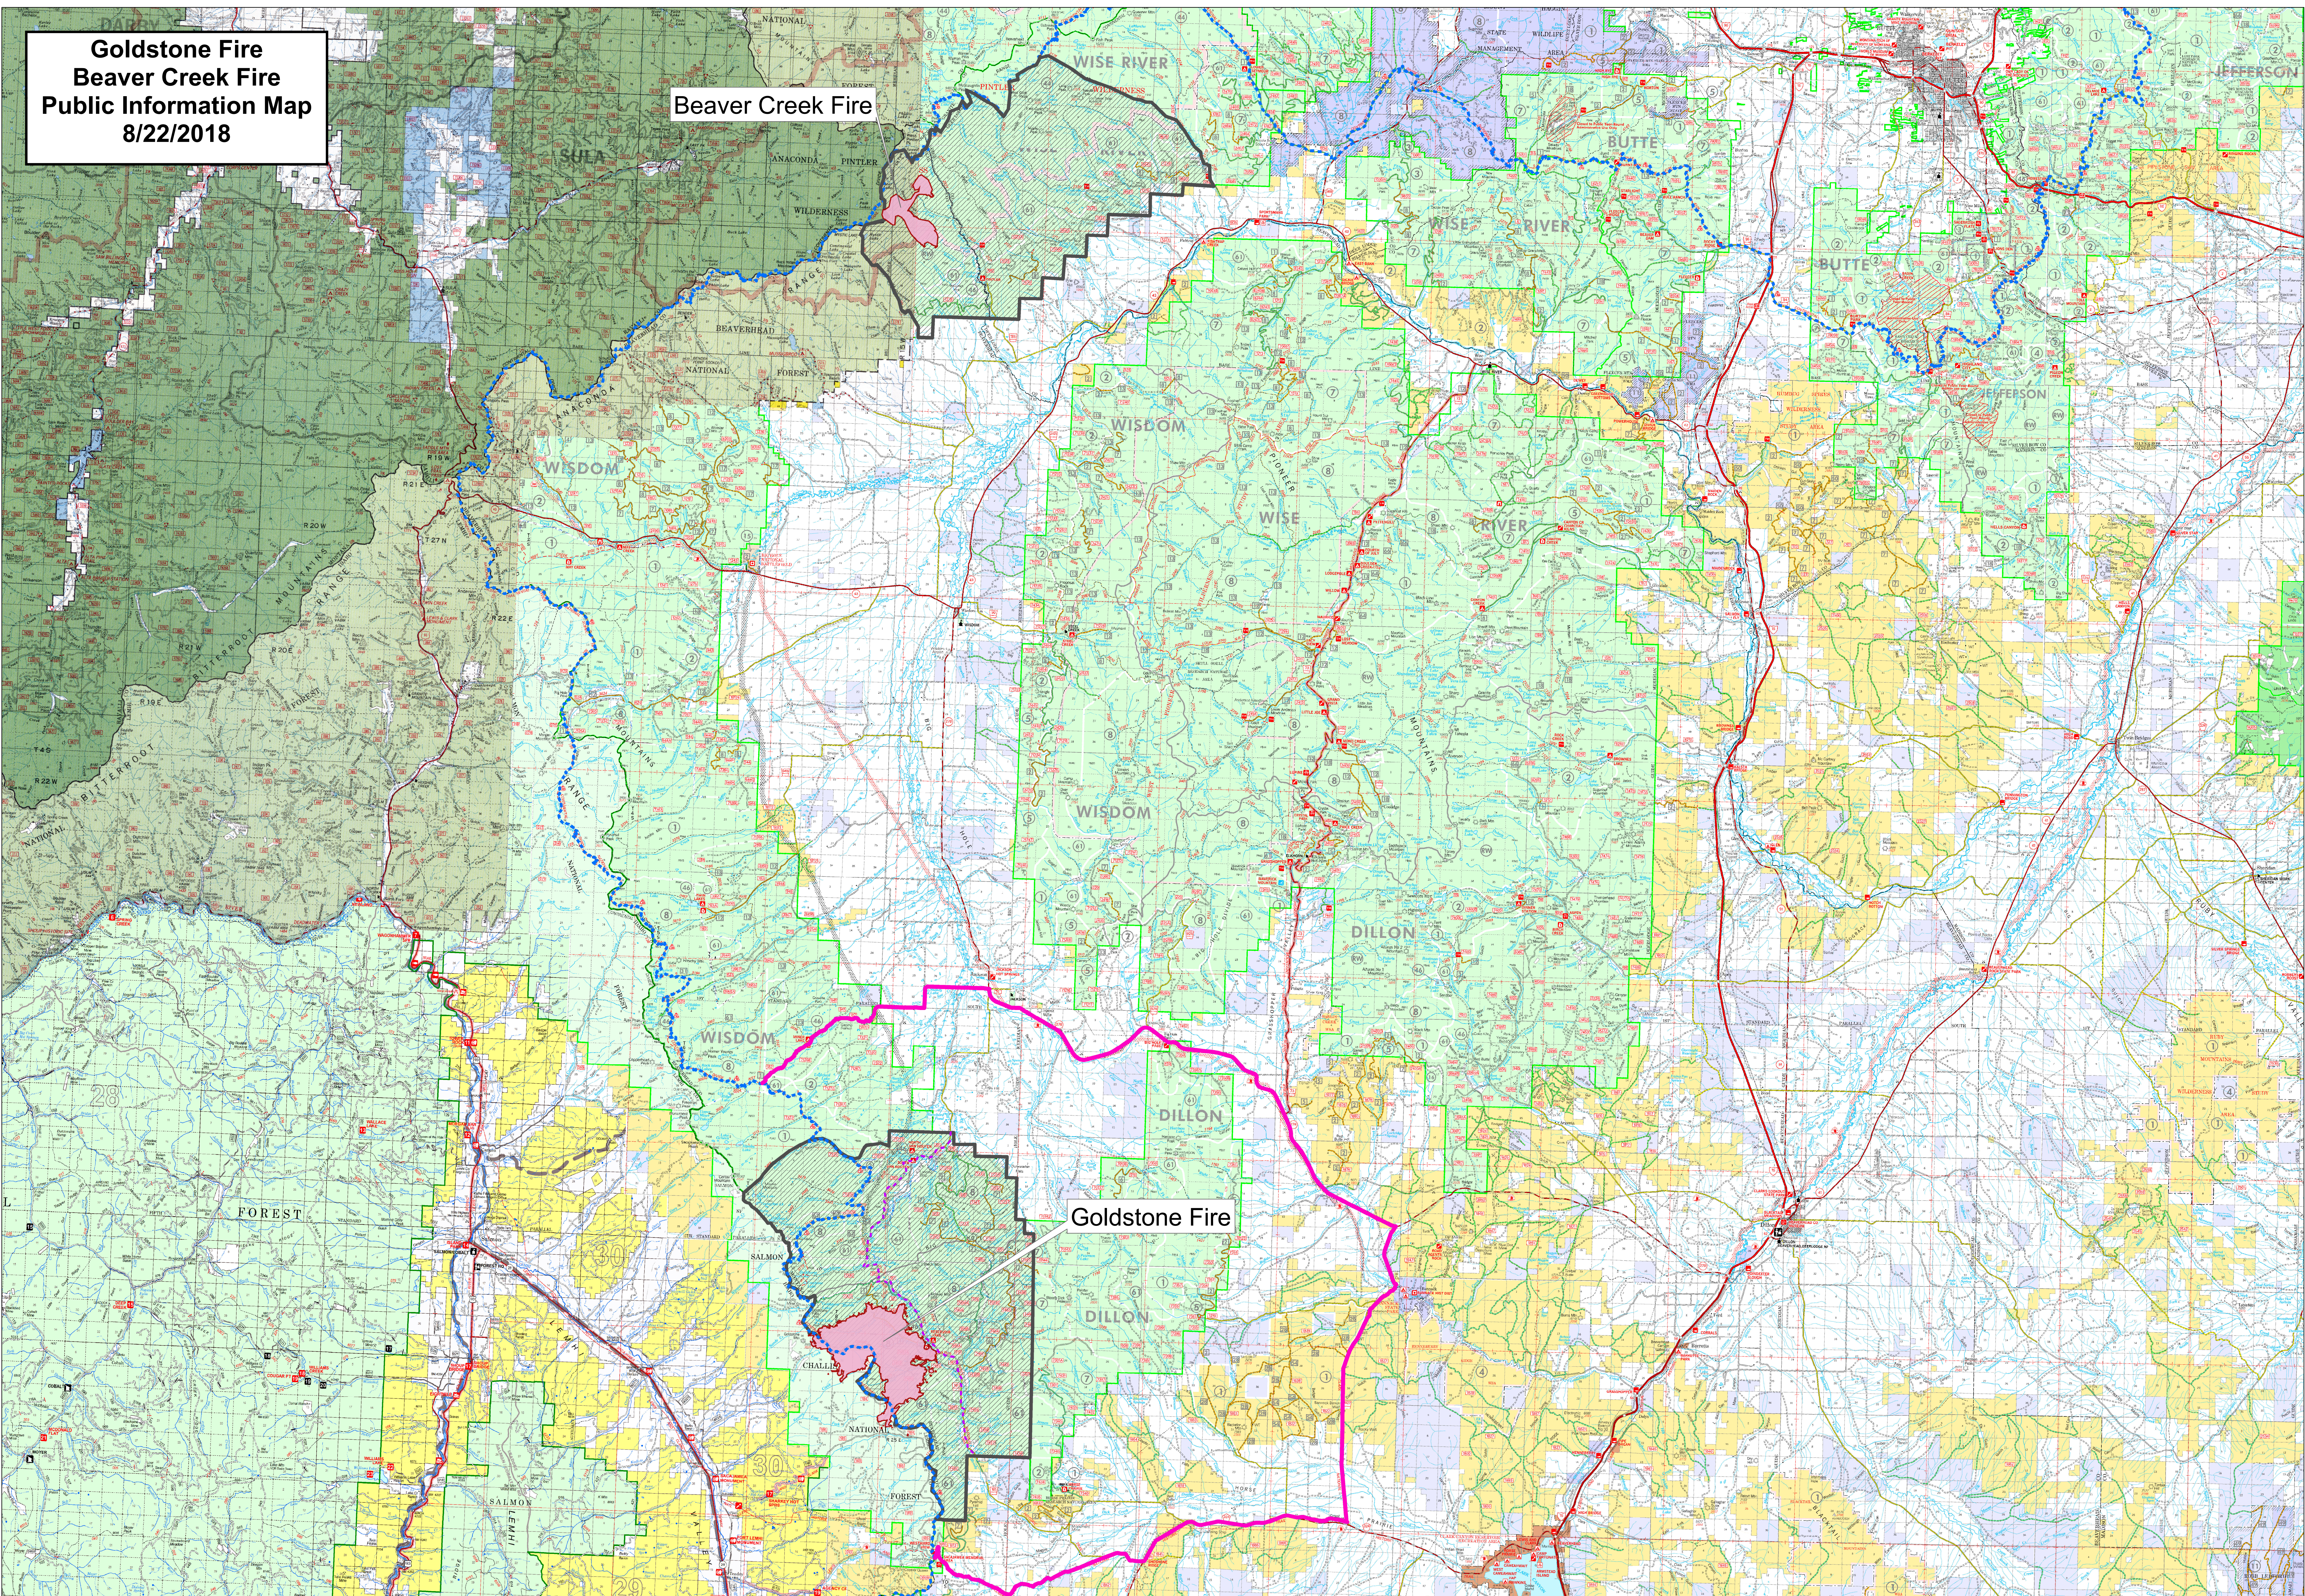

**Goldstone Fire
Beaver Creek Fire
Public Information Map
8/22/2018**

Beaver Creek Fire

Goldstone Fire

- Fire Perimeter
- Area Closure
- CDNST
- NPNHT
- CDT Reroute

Goldstone Total Acres: 9,264
Acres in Idaho: 1,463
Acres in Montana: 7,801

Coordinate System:
NAD83 UTM Zone 12N
Prepared by: dc
8/22/2018 10:55