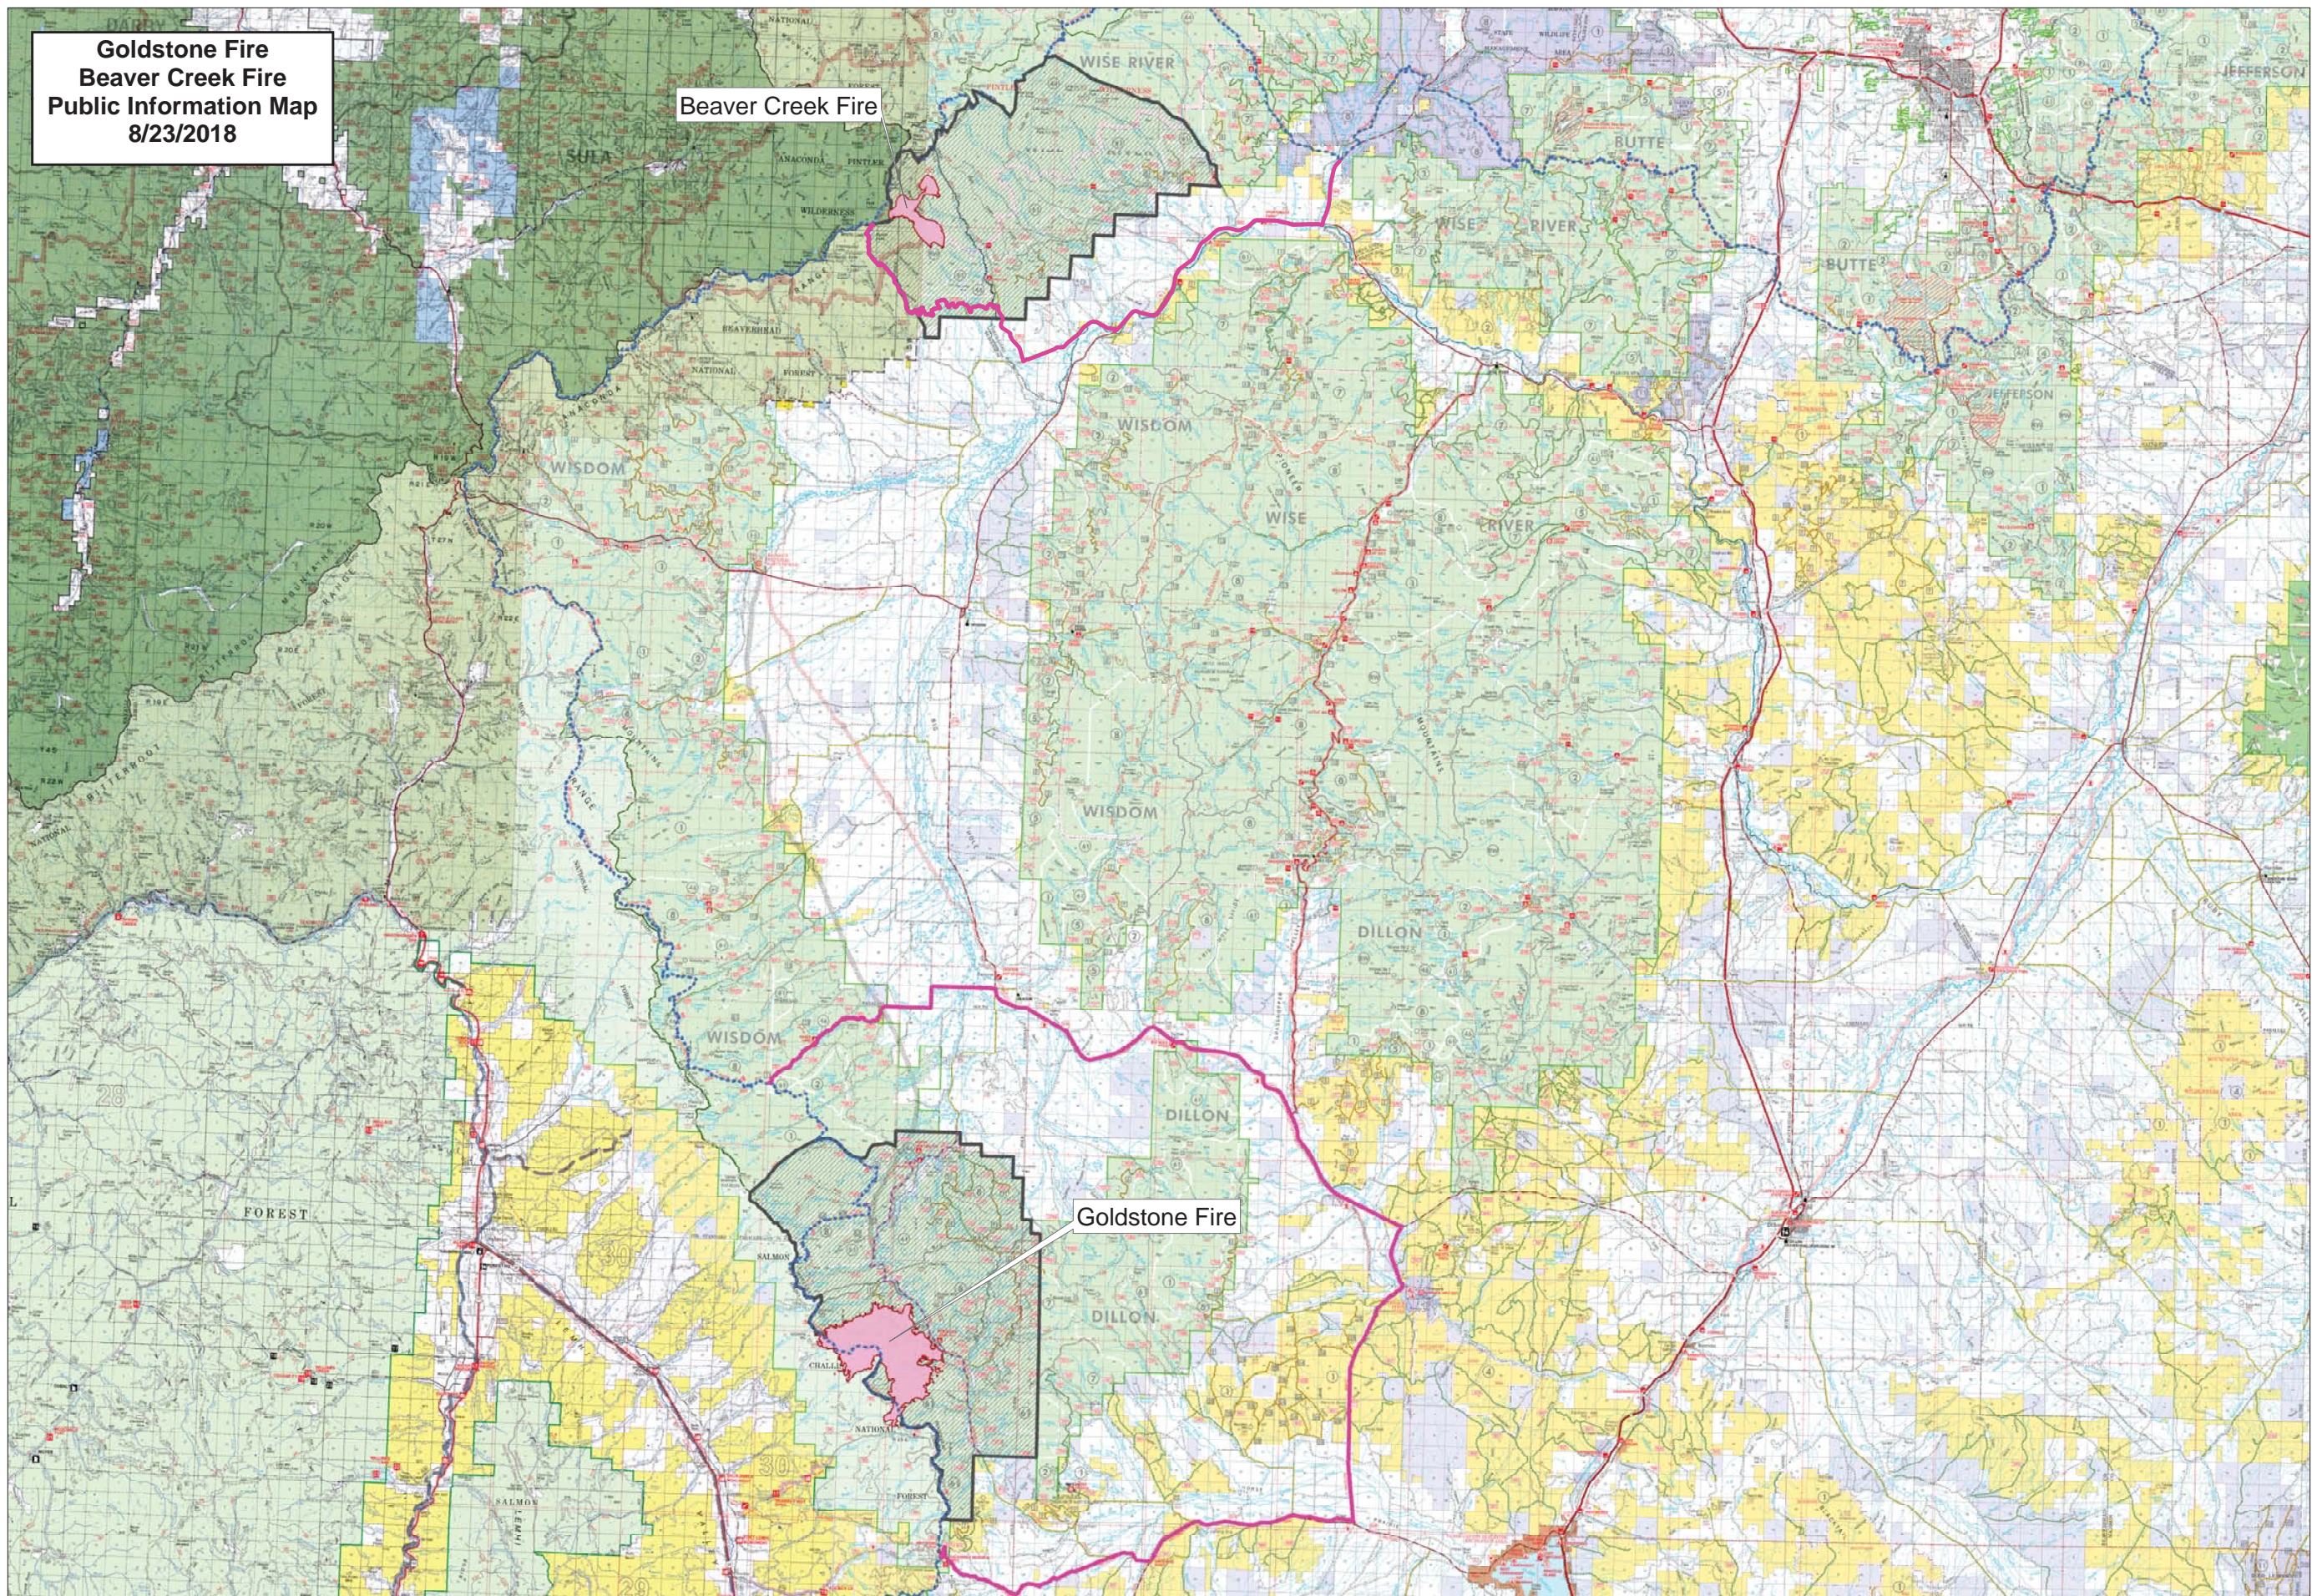

**Goldstone Fire
Beaver Creek Fire
Public Information Map
8/23/2018**

Beaver Creek Fire

Goldstone Fire

- Fire Perimeter
- Area Closure
- CDT Reroute
- CDNST
- NPNHT

Goldstone Total Acres: 9,264
Acres in Idaho: 1,463
Acres in Montana: 7,801

Coordinate System:
NAD83 UTM Zone 12N
Prepared by: dc
8/23/2018 08:48