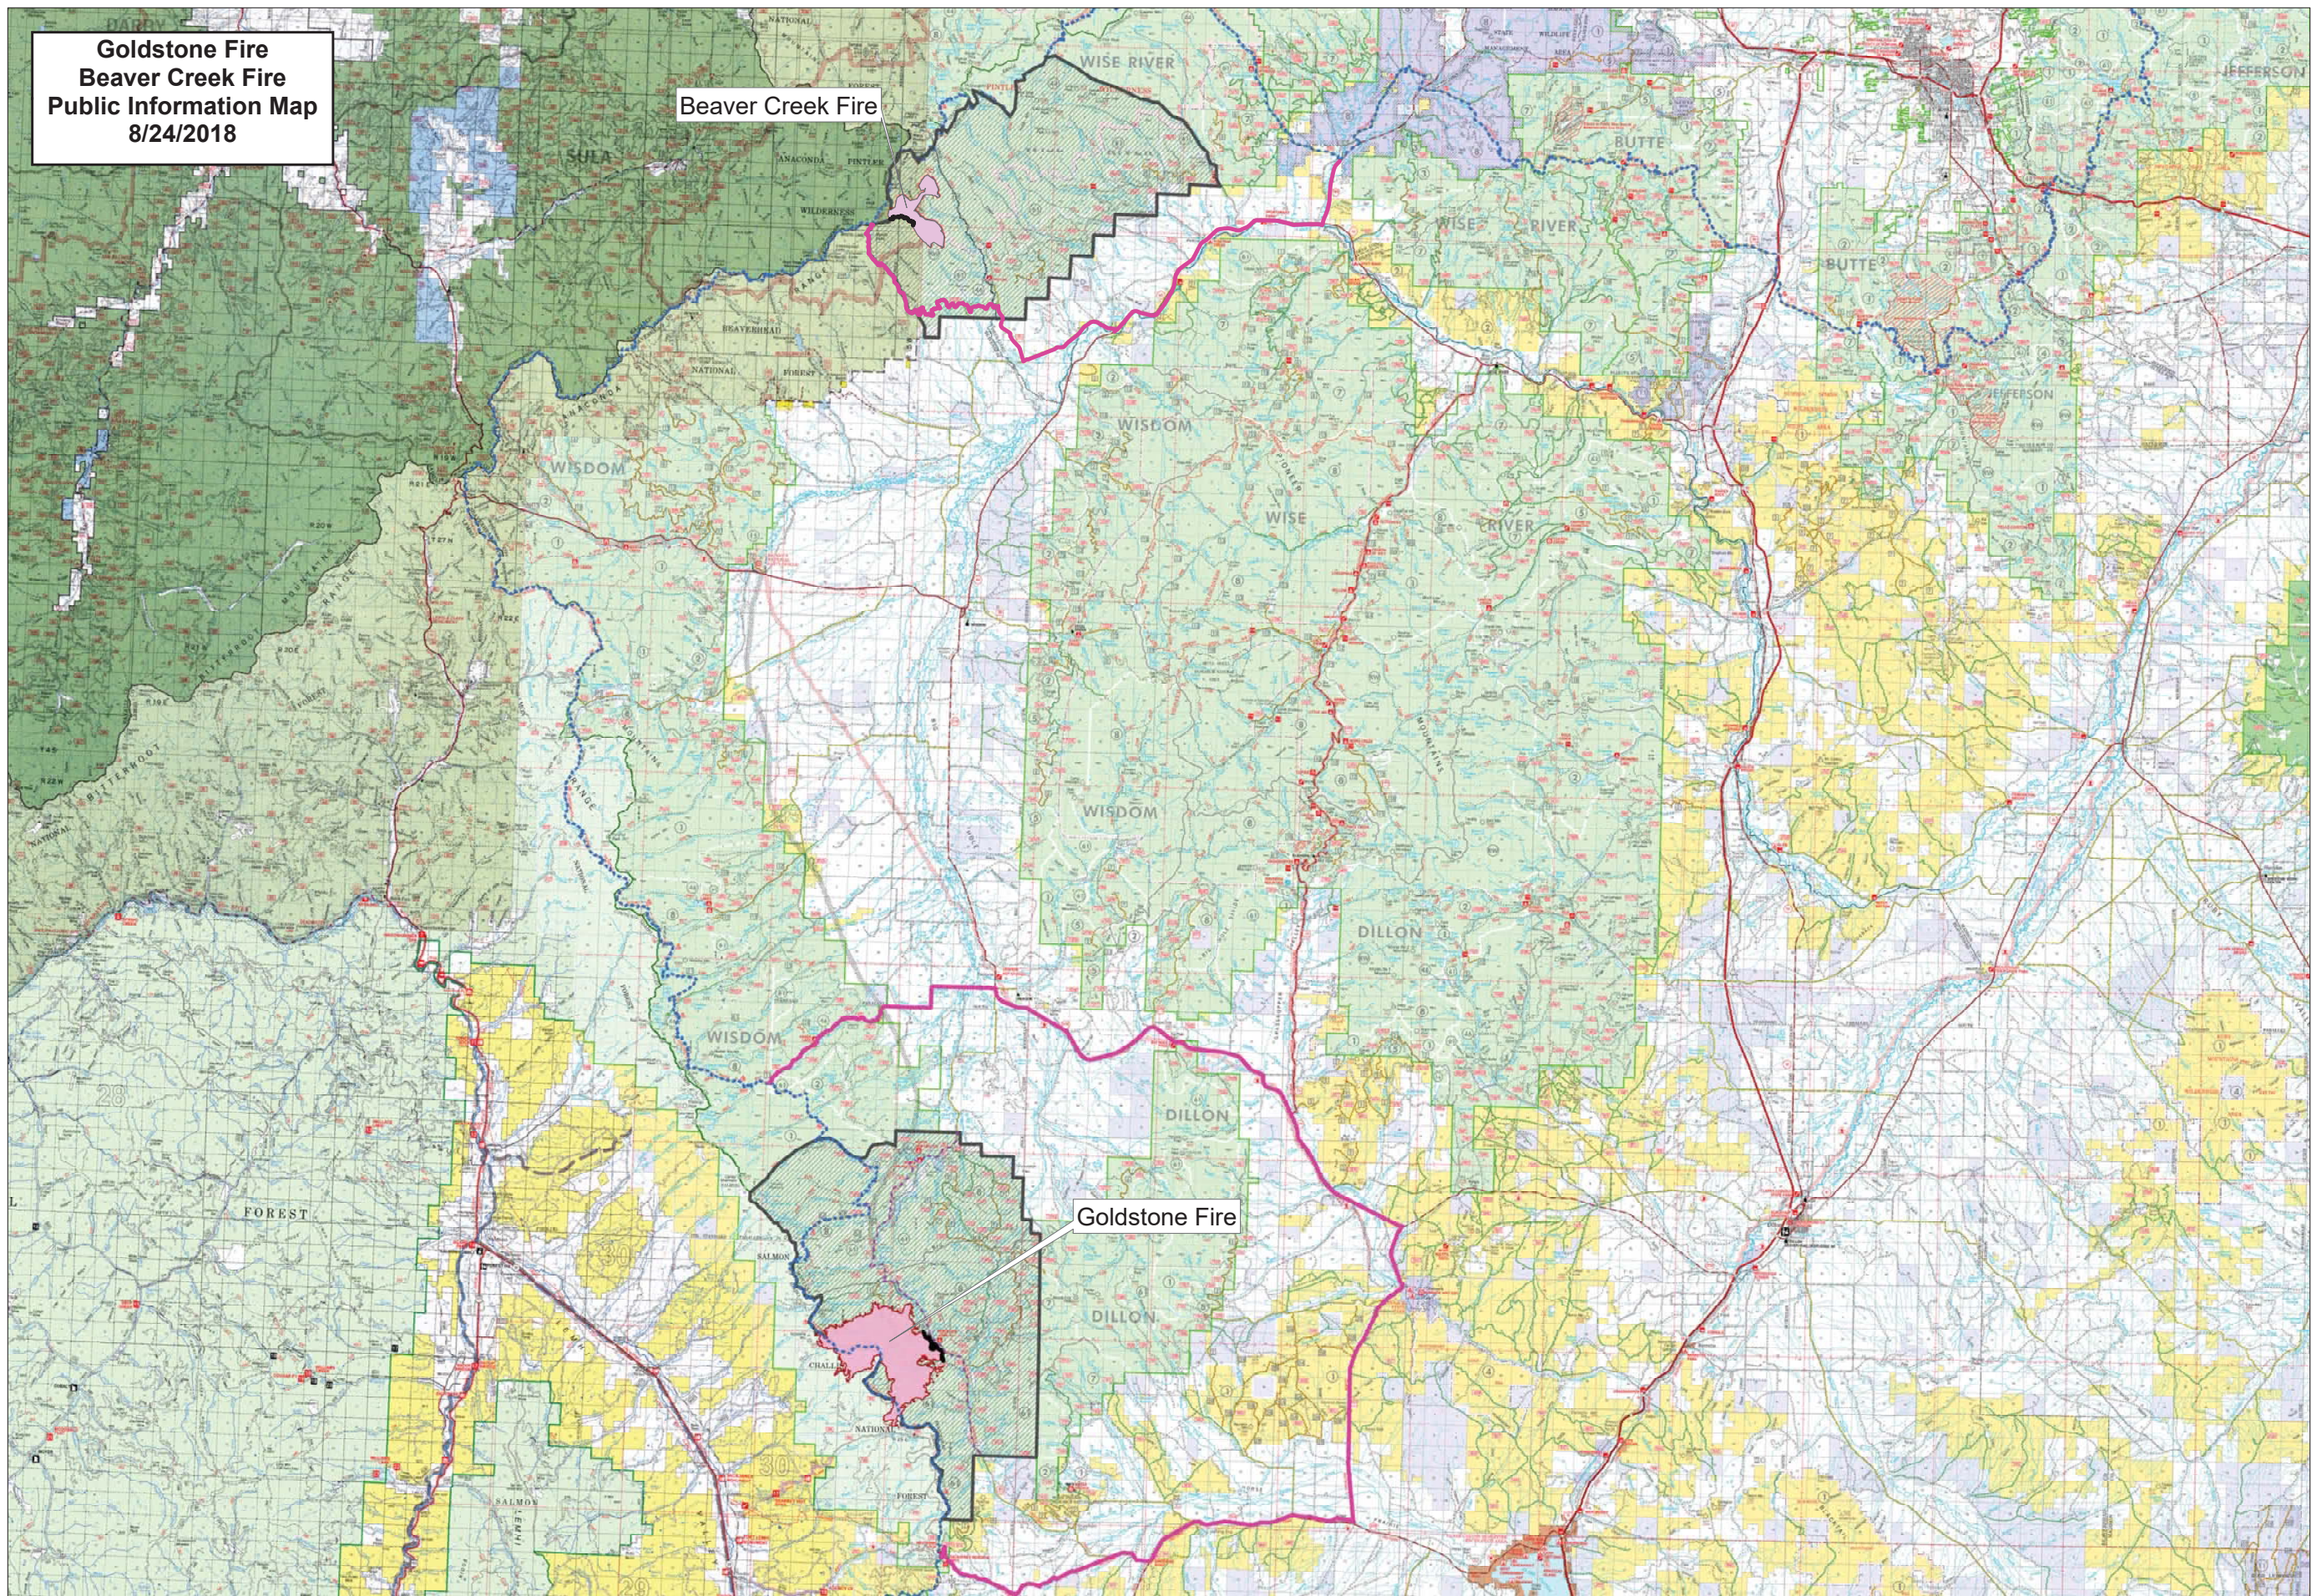

**Goldstone Fire
Beaver Creek Fire
Public Information Map
8/24/2018**

- Fire Perimeter
- Area Closure
- CDT Reroute
- CDNST
- NPNHT

Goldstone Total Acres: 9,311
 Acres in Idaho: 1,491
 Acres in Montana: 7,820

Coordinate System:
 NAD83 UTM Zone 12N
 Prepared by: dc
 8/24/2018 11:38