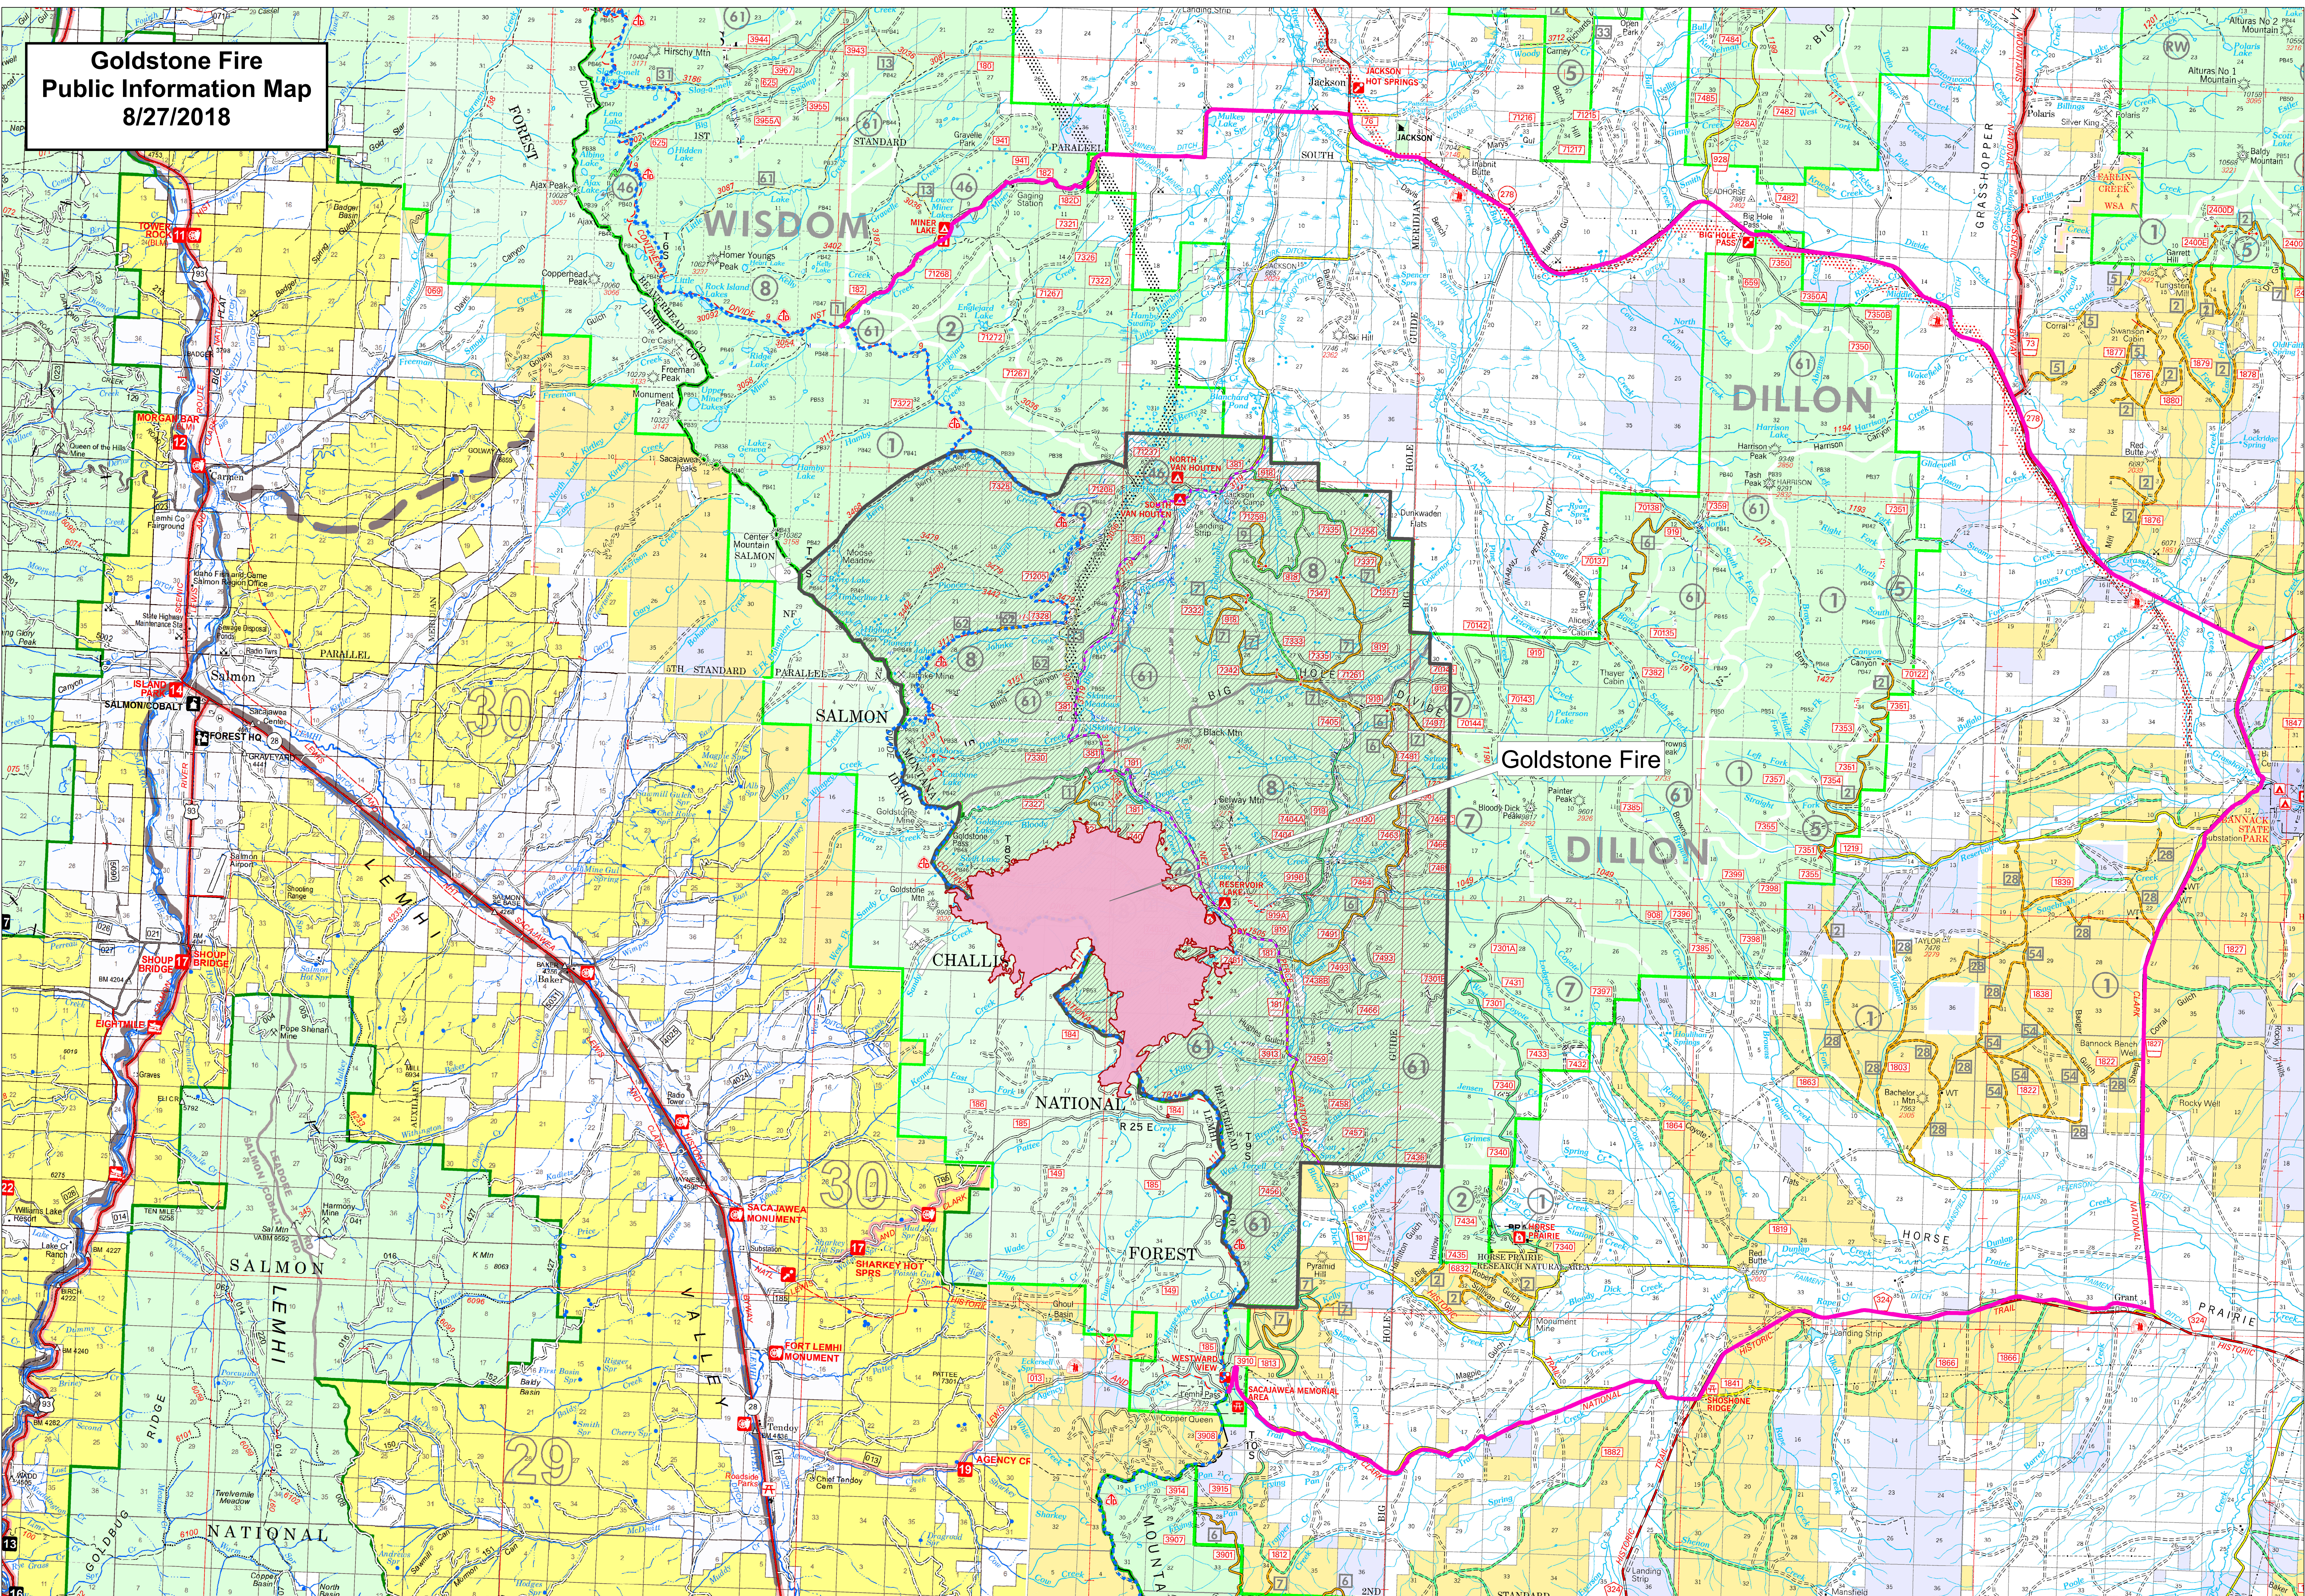

**Goldstone Fire  
Public Information Map  
8/27/2018**

- Fire Perimeter
- CDT Reroute
- CDNST
- NPNHT

**Goldstone Total Acres: 9,337**  
 Acres in Idaho: 1,510  
 Acres in Montana: 7,827

Coordinate System:  
 NAD83 UTM Zone 12N  
 Prepared by: jll  
 8/26/2018 22:43