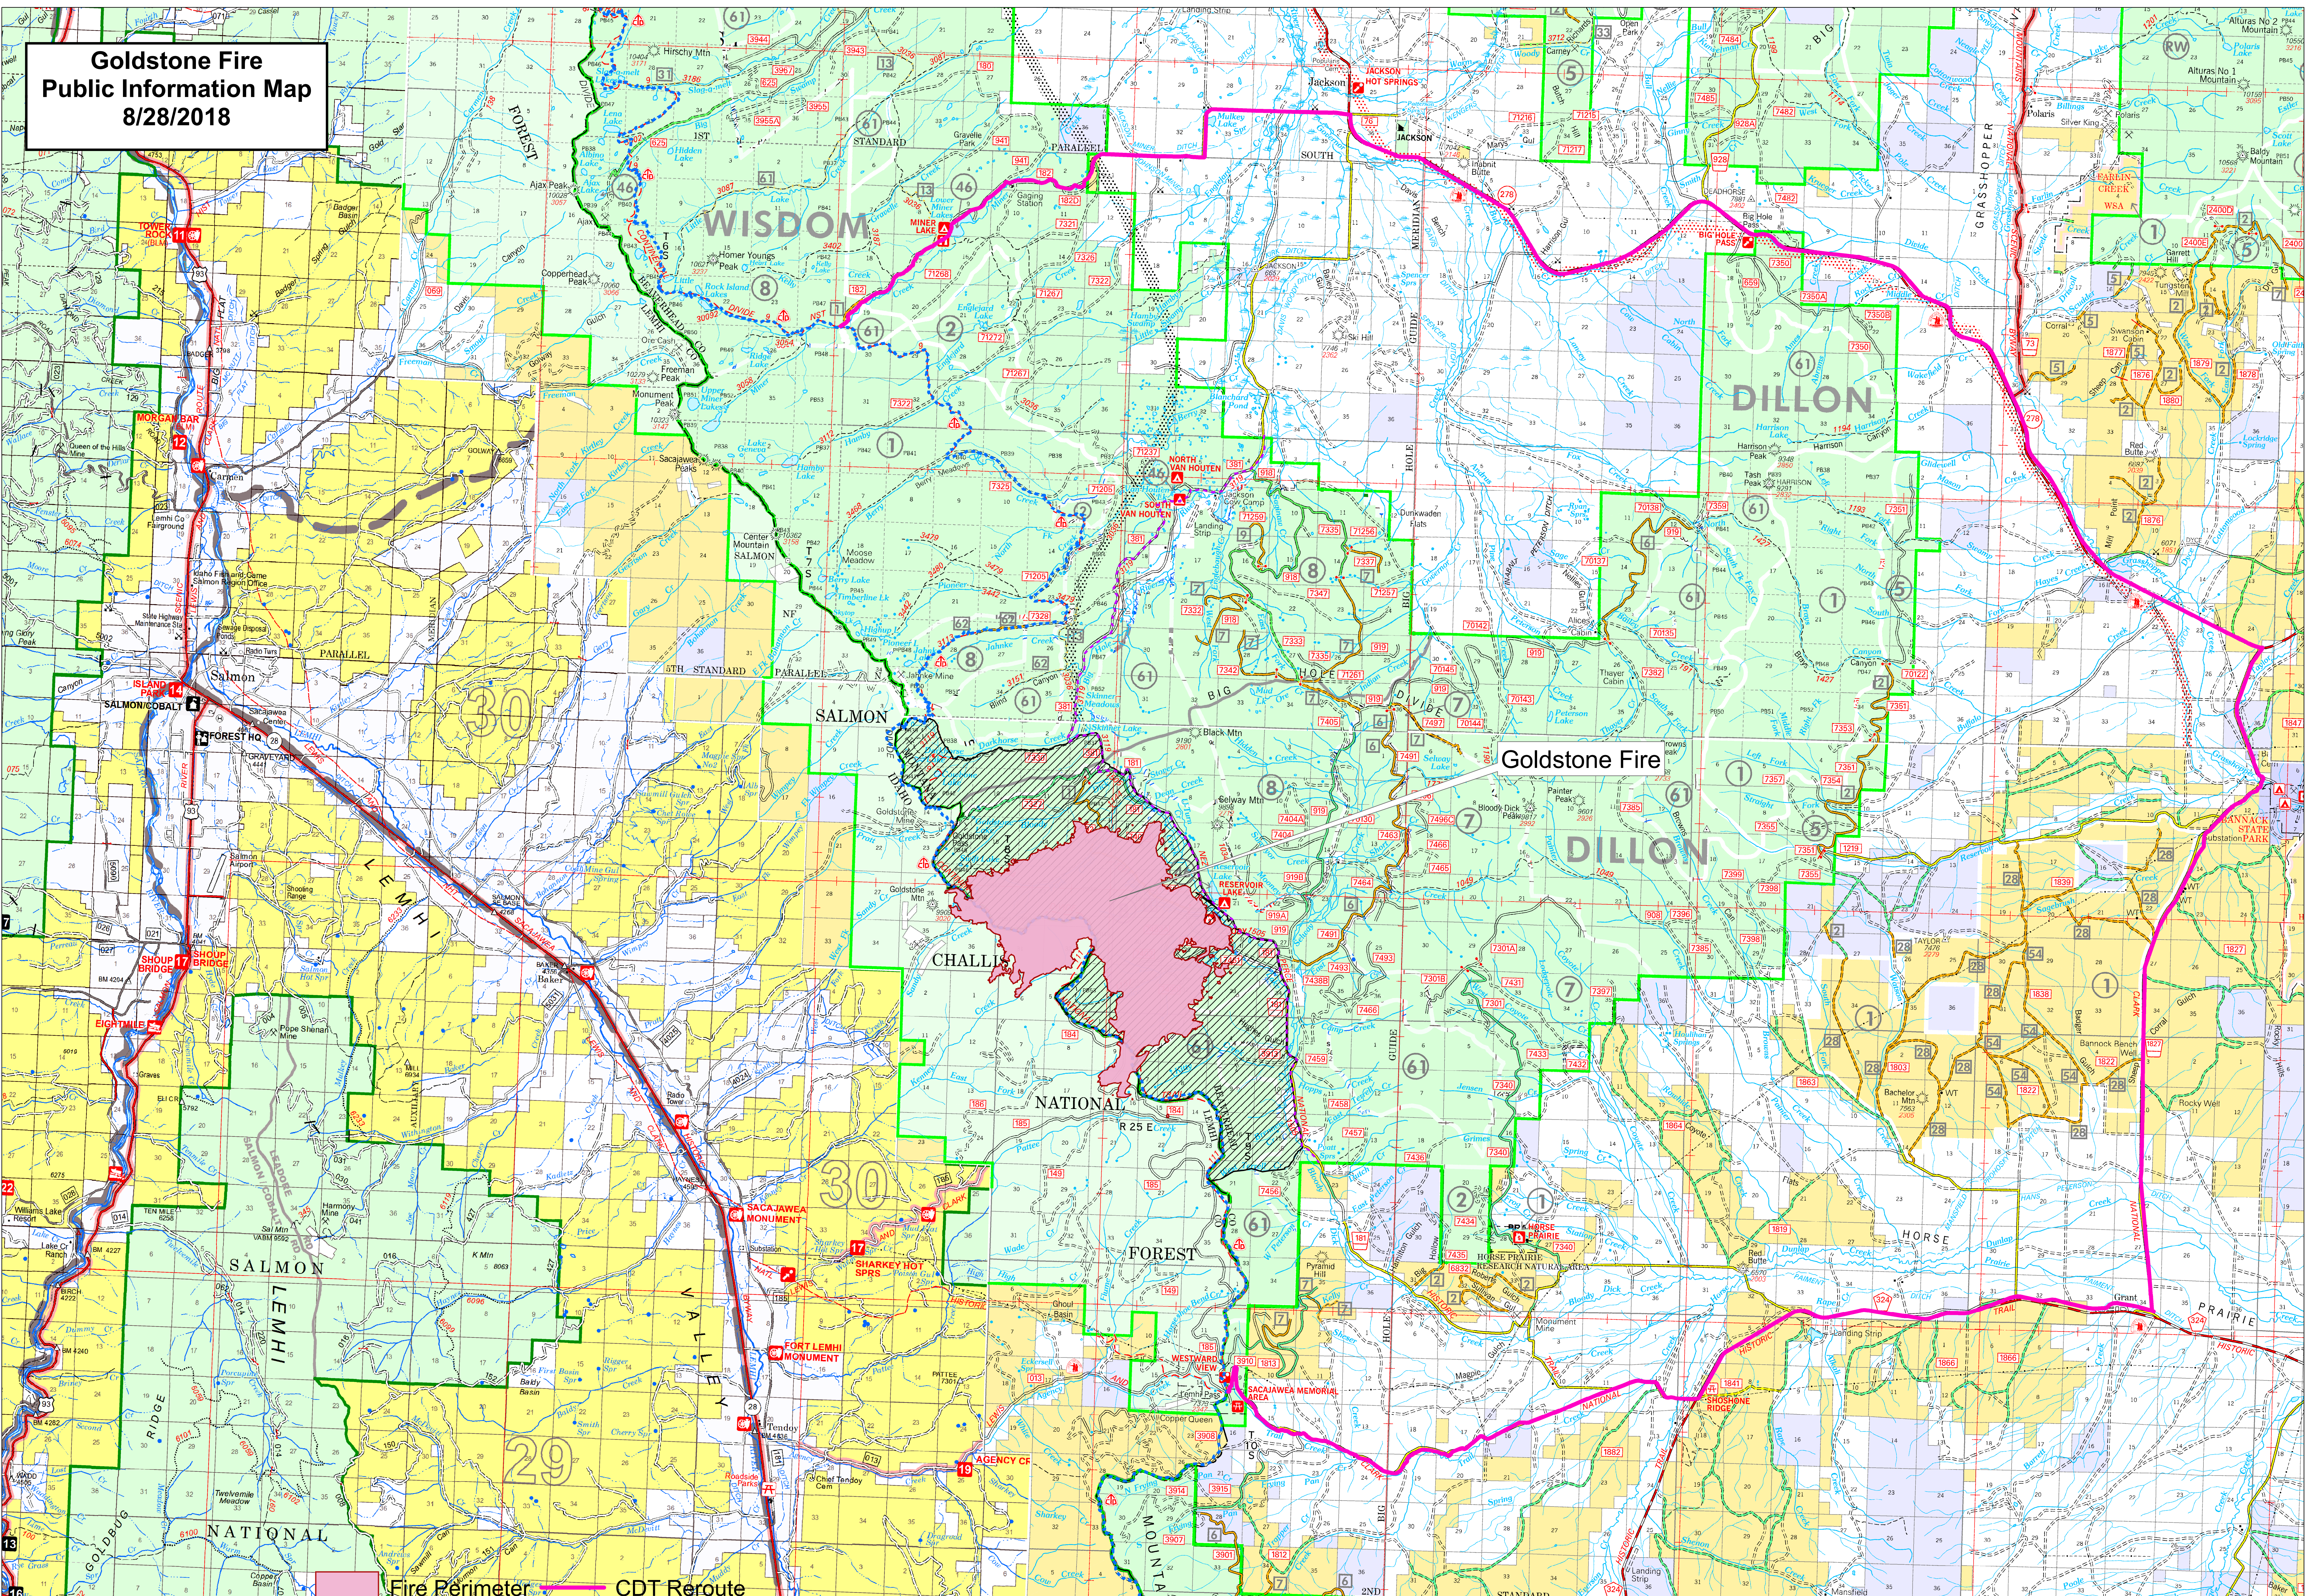

**Goldstone Fire  
Public Information Map  
8/28/2018**

Fire Perimeter CDT Reroute

-  CDNST
-  NPNHT
-  Forest Closure 8/27/18

Goldstone Total Acres: 9,337  
Acres in Idaho: 1,510  
Acres in Montana: 7,827

Coordinate System:  
NAD83 UTM Zone 12N  
Prepared by: jf  
8/28/2018 11:44