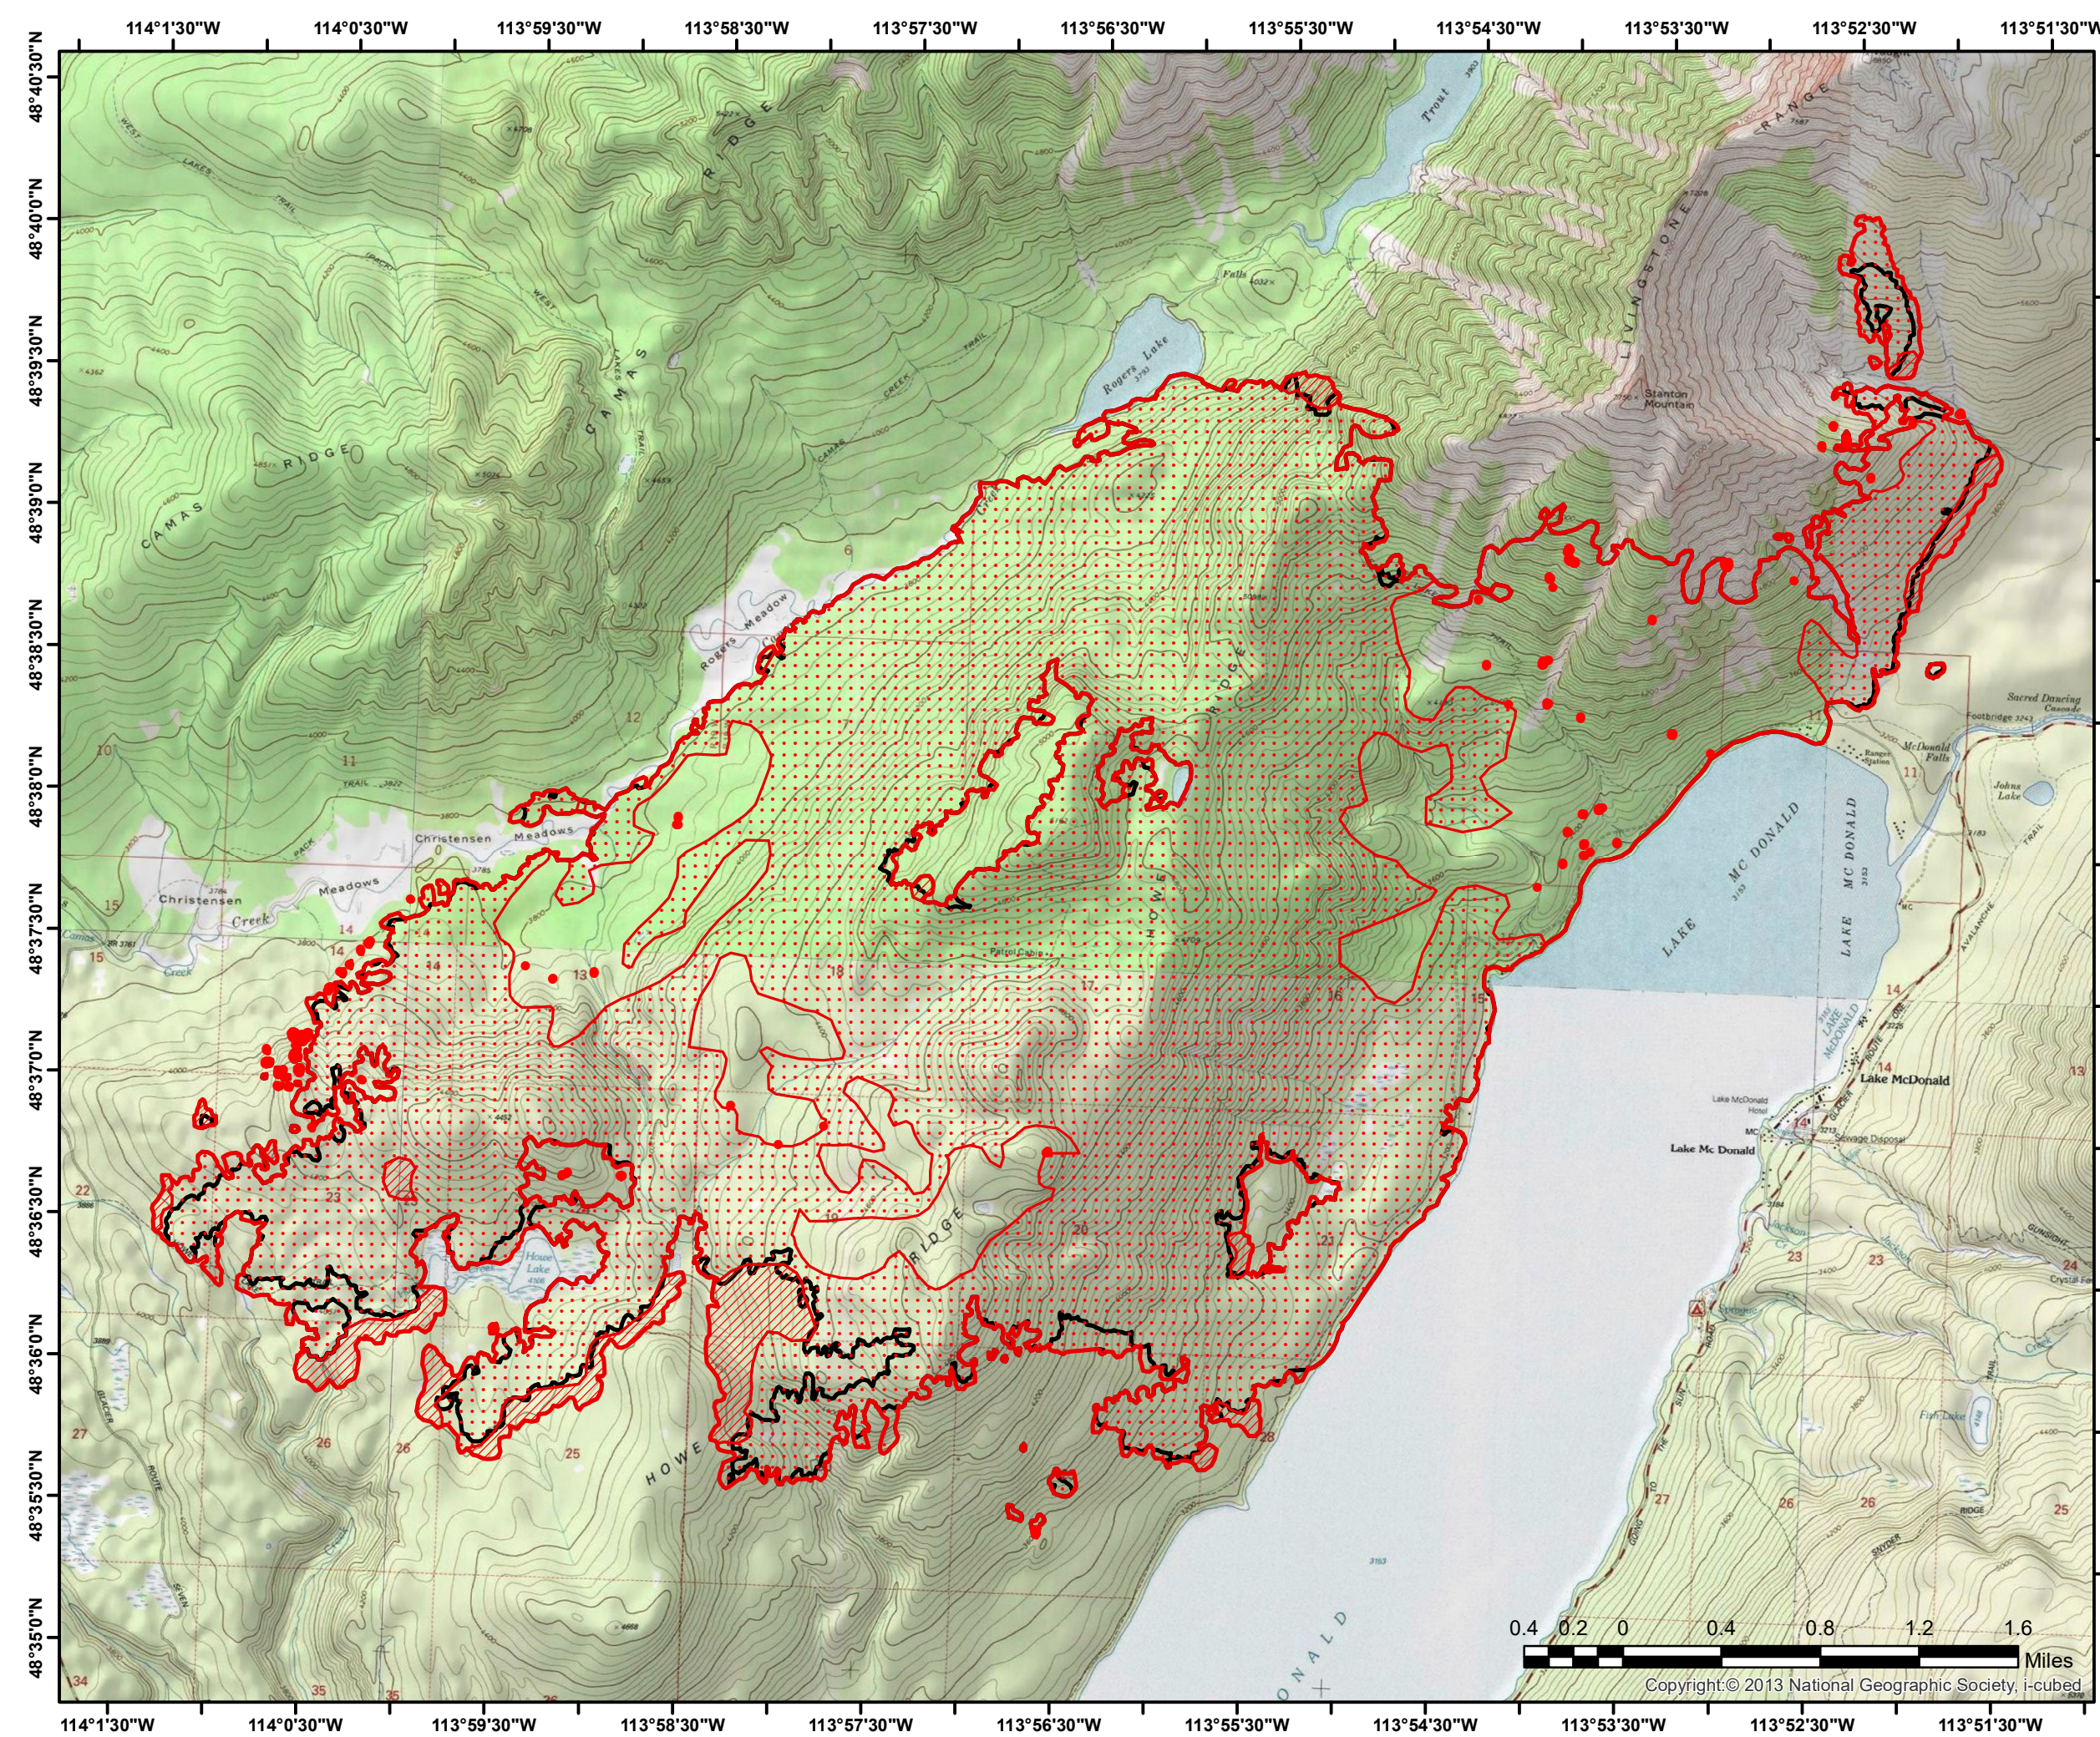

Howe Ridge MT-GNP-000369 Infrared Heat Sources

-  Heat Perimeter
 -  Intense Heat
 -  Scattered Heat
 -  Isolated Heat Sources
 -  Previous Heat Perimeter
- NAD 1983 UTM Zone 12N

IR Interpreter: Buck Buchanan
 Interpreted Acres: 10,323
 Date: 08/22/2018
 Time Imagery Received: 0136 hrs. MDT