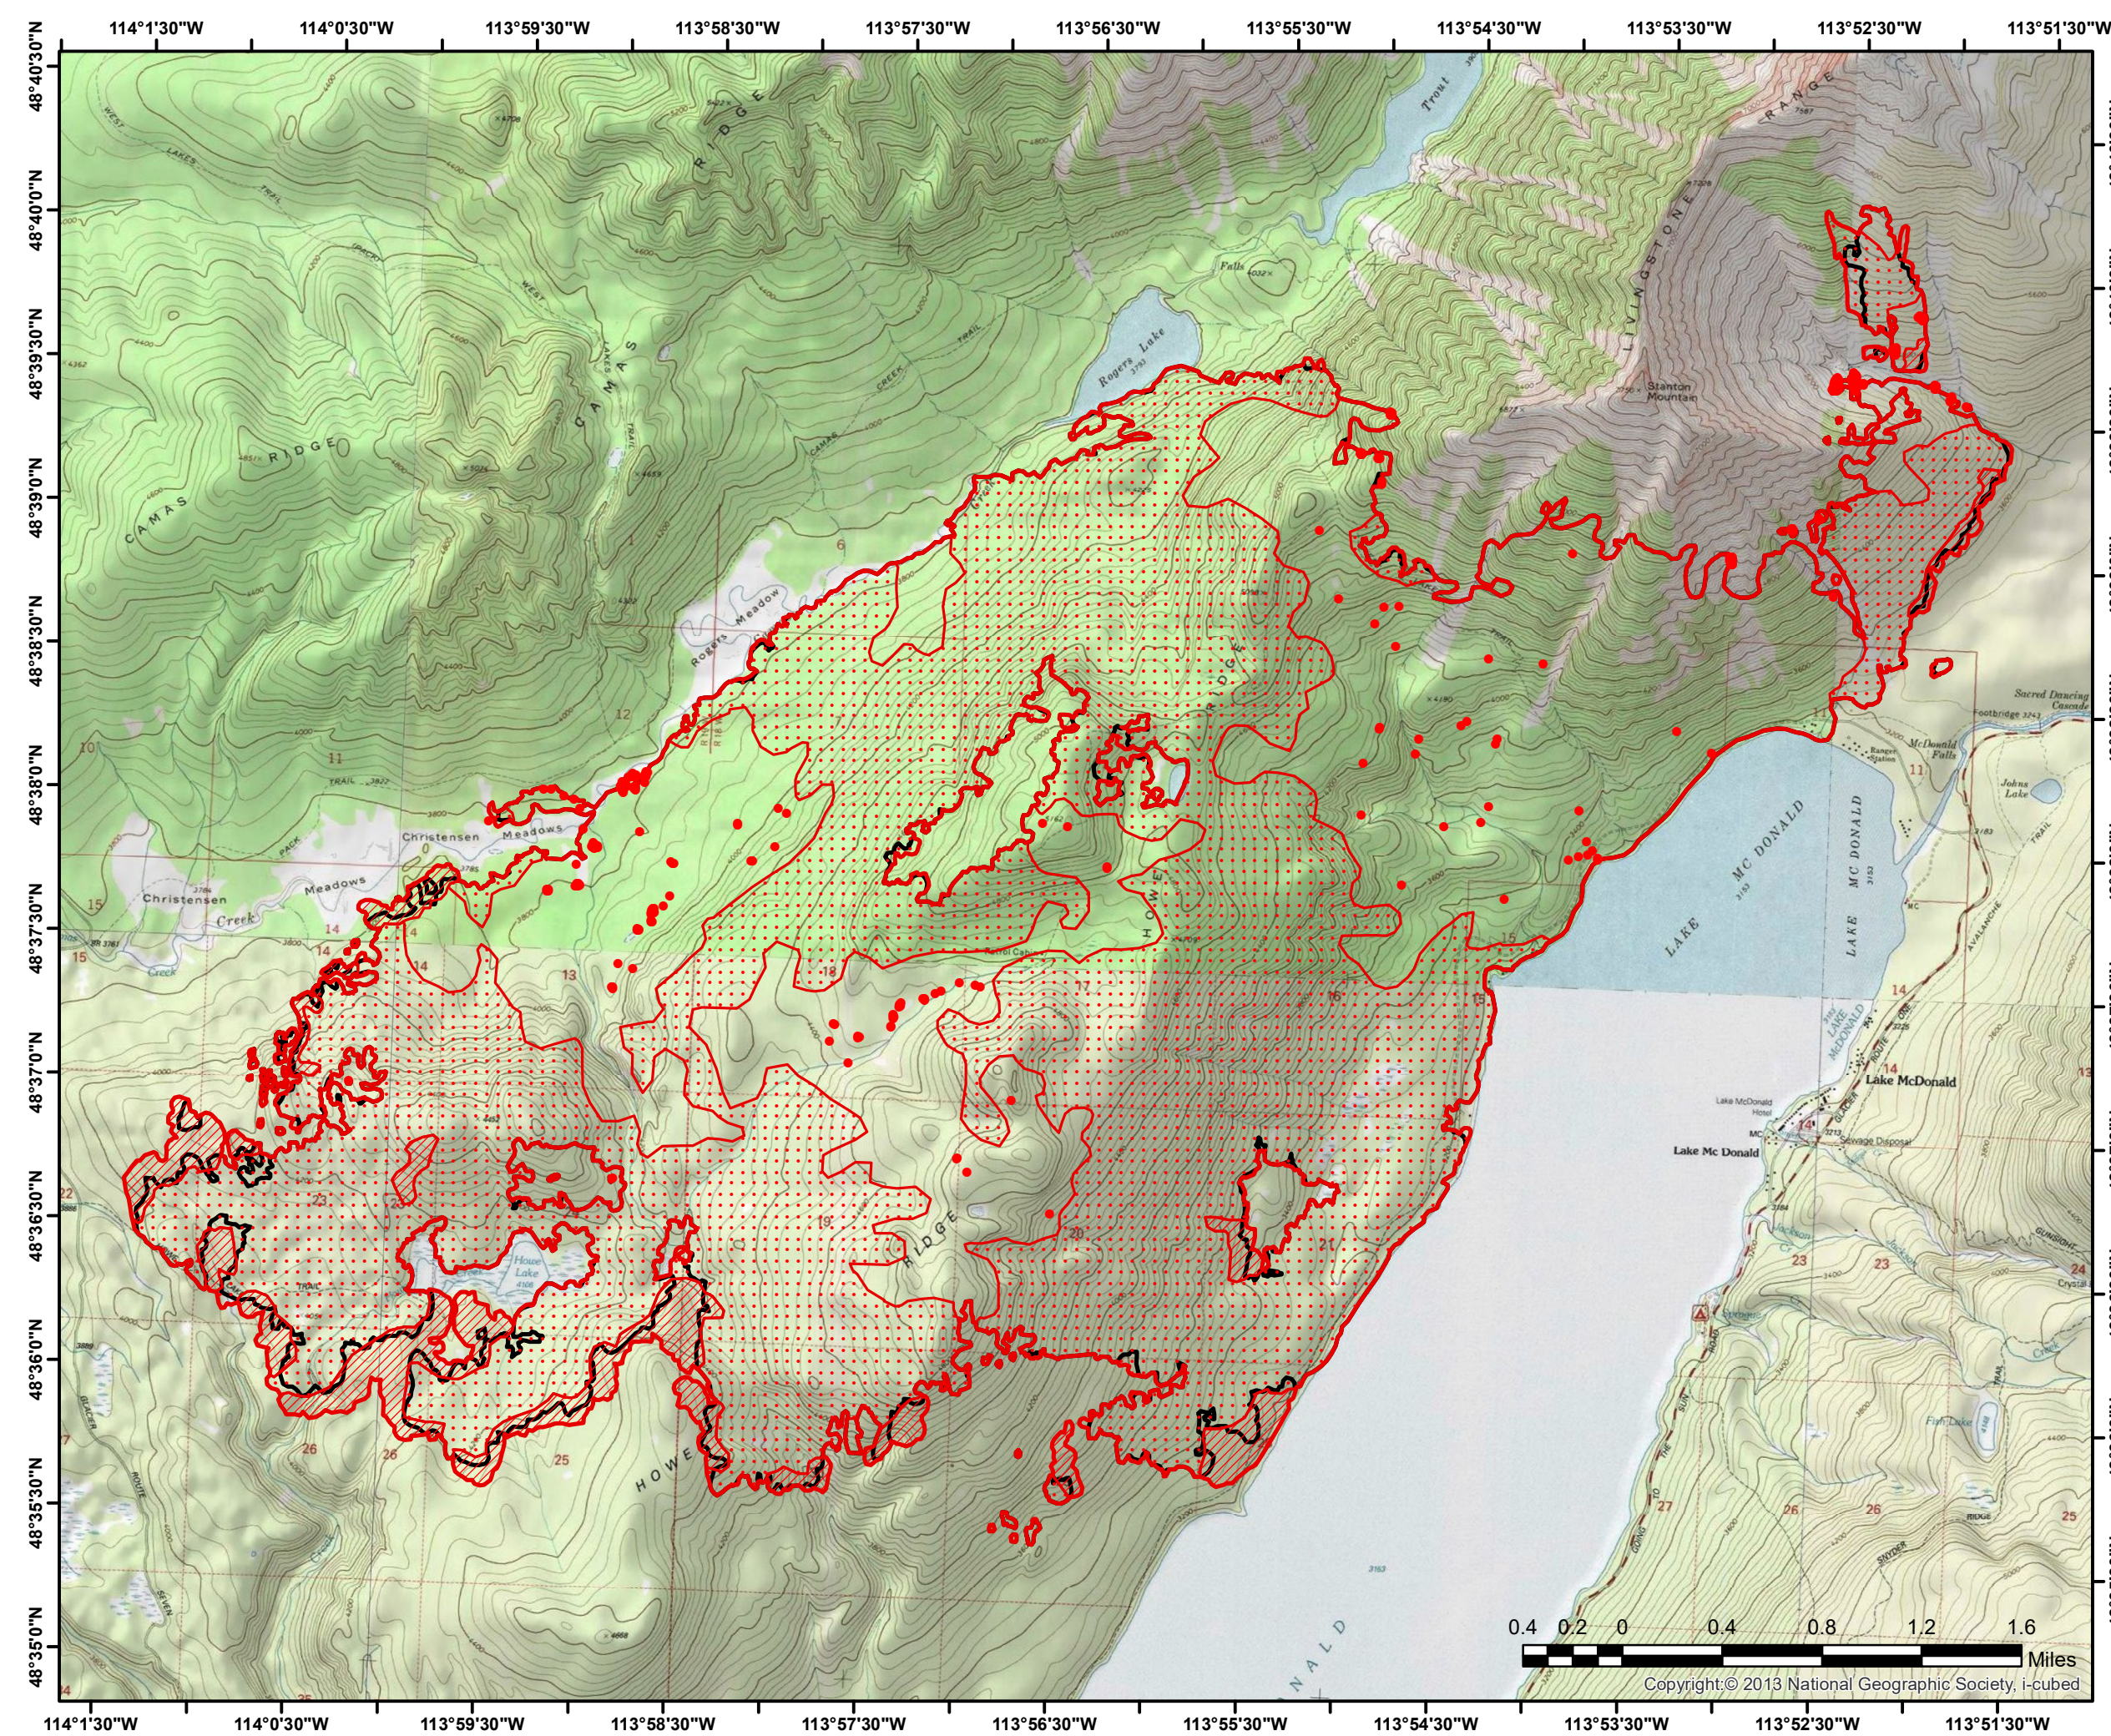

Howe Ridge MT-GNP-000369 Infrared Heat Sources

-  Heat Perimeter
-  Intense Heat
-  Scattered Heat
-  Isolated Heat Sources
-  Previous Heat Perimeter

NAD 1983 UTM Zone 12N

Copyright:© 2013 National Geographic Society, i-cubed

IR Interpreter: Buck Buchanan
Interpreted Acres: 10,803
Date: 08/22/2018
Time Imagery Received: 2134 hrs. MDT