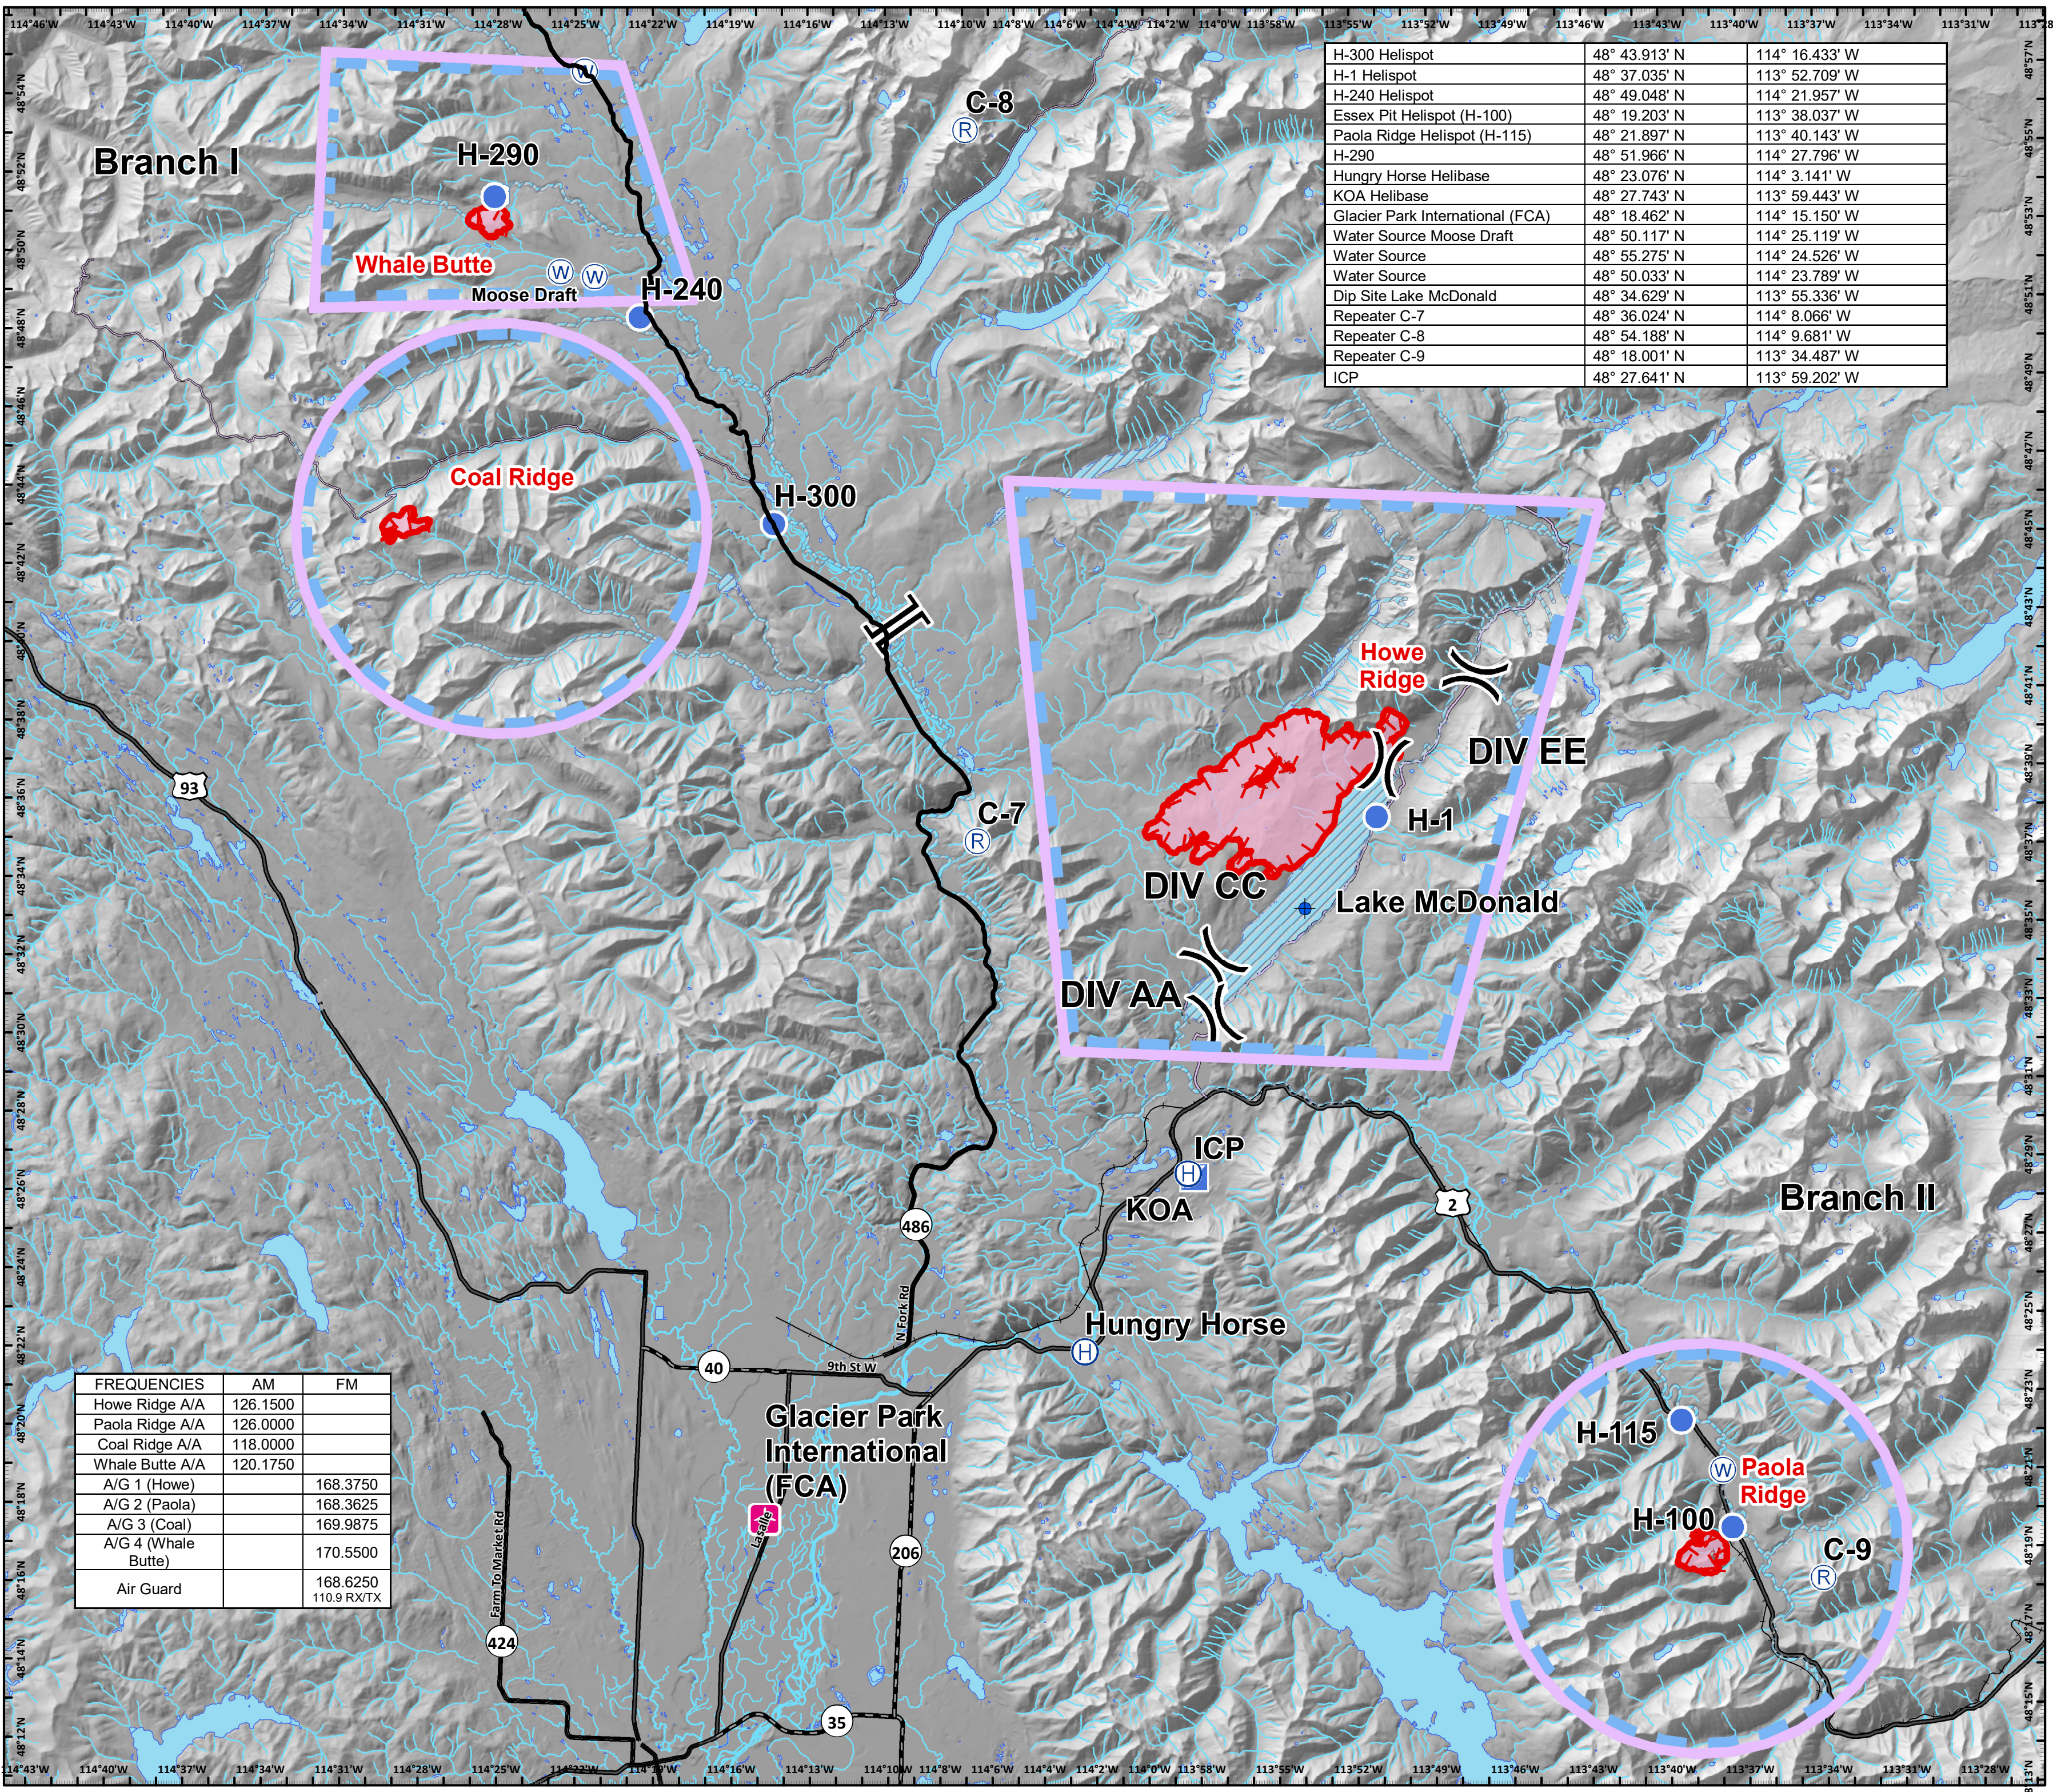

Air Ops

8/21/2018 Day

-  Airstrip or Airport
-  Dip Site
-  Helibase
-  Helispot
-  Incident Command Post
-  Repeater
-  Water Source
-  Water Tank
-  Division Break

-  Branch Break
-  Uncontrolled Fire Edge
-  Temporary Flight Restriction
-  Wildfire Daily Fire Perimeter
-  Value at Risk
-  Retardant Avoidance Area
-  Waterbody
-  Streams

FREQUENCIES	AM	FM
Howe Ridge A/A	126.1500	
Paola Ridge A/A	126.0000	
Coal Ridge A/A	118.0000	
Whale Butte A/A	120.1750	
A/G 1 (Howe)		168.3750
A/G 2 (Paola)		168.3625
A/G 3 (Coal)		169.9875
A/G 4 (Whale Butte)		170.5500
Air Guard	168.6250	110.9 RX/TX

H-300 Helispot	48° 43.913' N	114° 16.433' W
H-1 Helispot	48° 37.035' N	113° 52.709' W
H-240 Helispot	48° 49.048' N	114° 21.957' W
Essex Pit Helispot (H-100)	48° 19.203' N	113° 38.037' W
Paola Ridge Helispot (H-115)	48° 21.897' N	113° 40.143' W
H-290	48° 51.966' N	114° 27.796' W
Hungry Horse Helibase	48° 23.076' N	114° 3.141' W
KOA Helibase	48° 27.743' N	113° 59.443' W
Glacier Park International (FCA)	48° 18.462' N	114° 15.150' W
Water Source Moose Draft	48° 50.117' N	114° 25.119' W
Water Source	48° 55.275' N	114° 24.526' W
Water Source	48° 50.033' N	114° 23.789' W
Dip Site Lake McDonald	48° 34.629' N	113° 55.336' W
Repeater C-7	48° 36.024' N	114° 8.066' W
Repeater C-8	48° 54.188' N	114° 9.681' W
Repeater C-9	48° 18.001' N	113° 34.487' W
ICP	48° 27.641' N	113° 59.202' W

Coordinate System: NAD 1983 UTM Zone 12N
 Datum: North American 1983
 Prepared by: Admin
 8/21/2018 0046 hrs