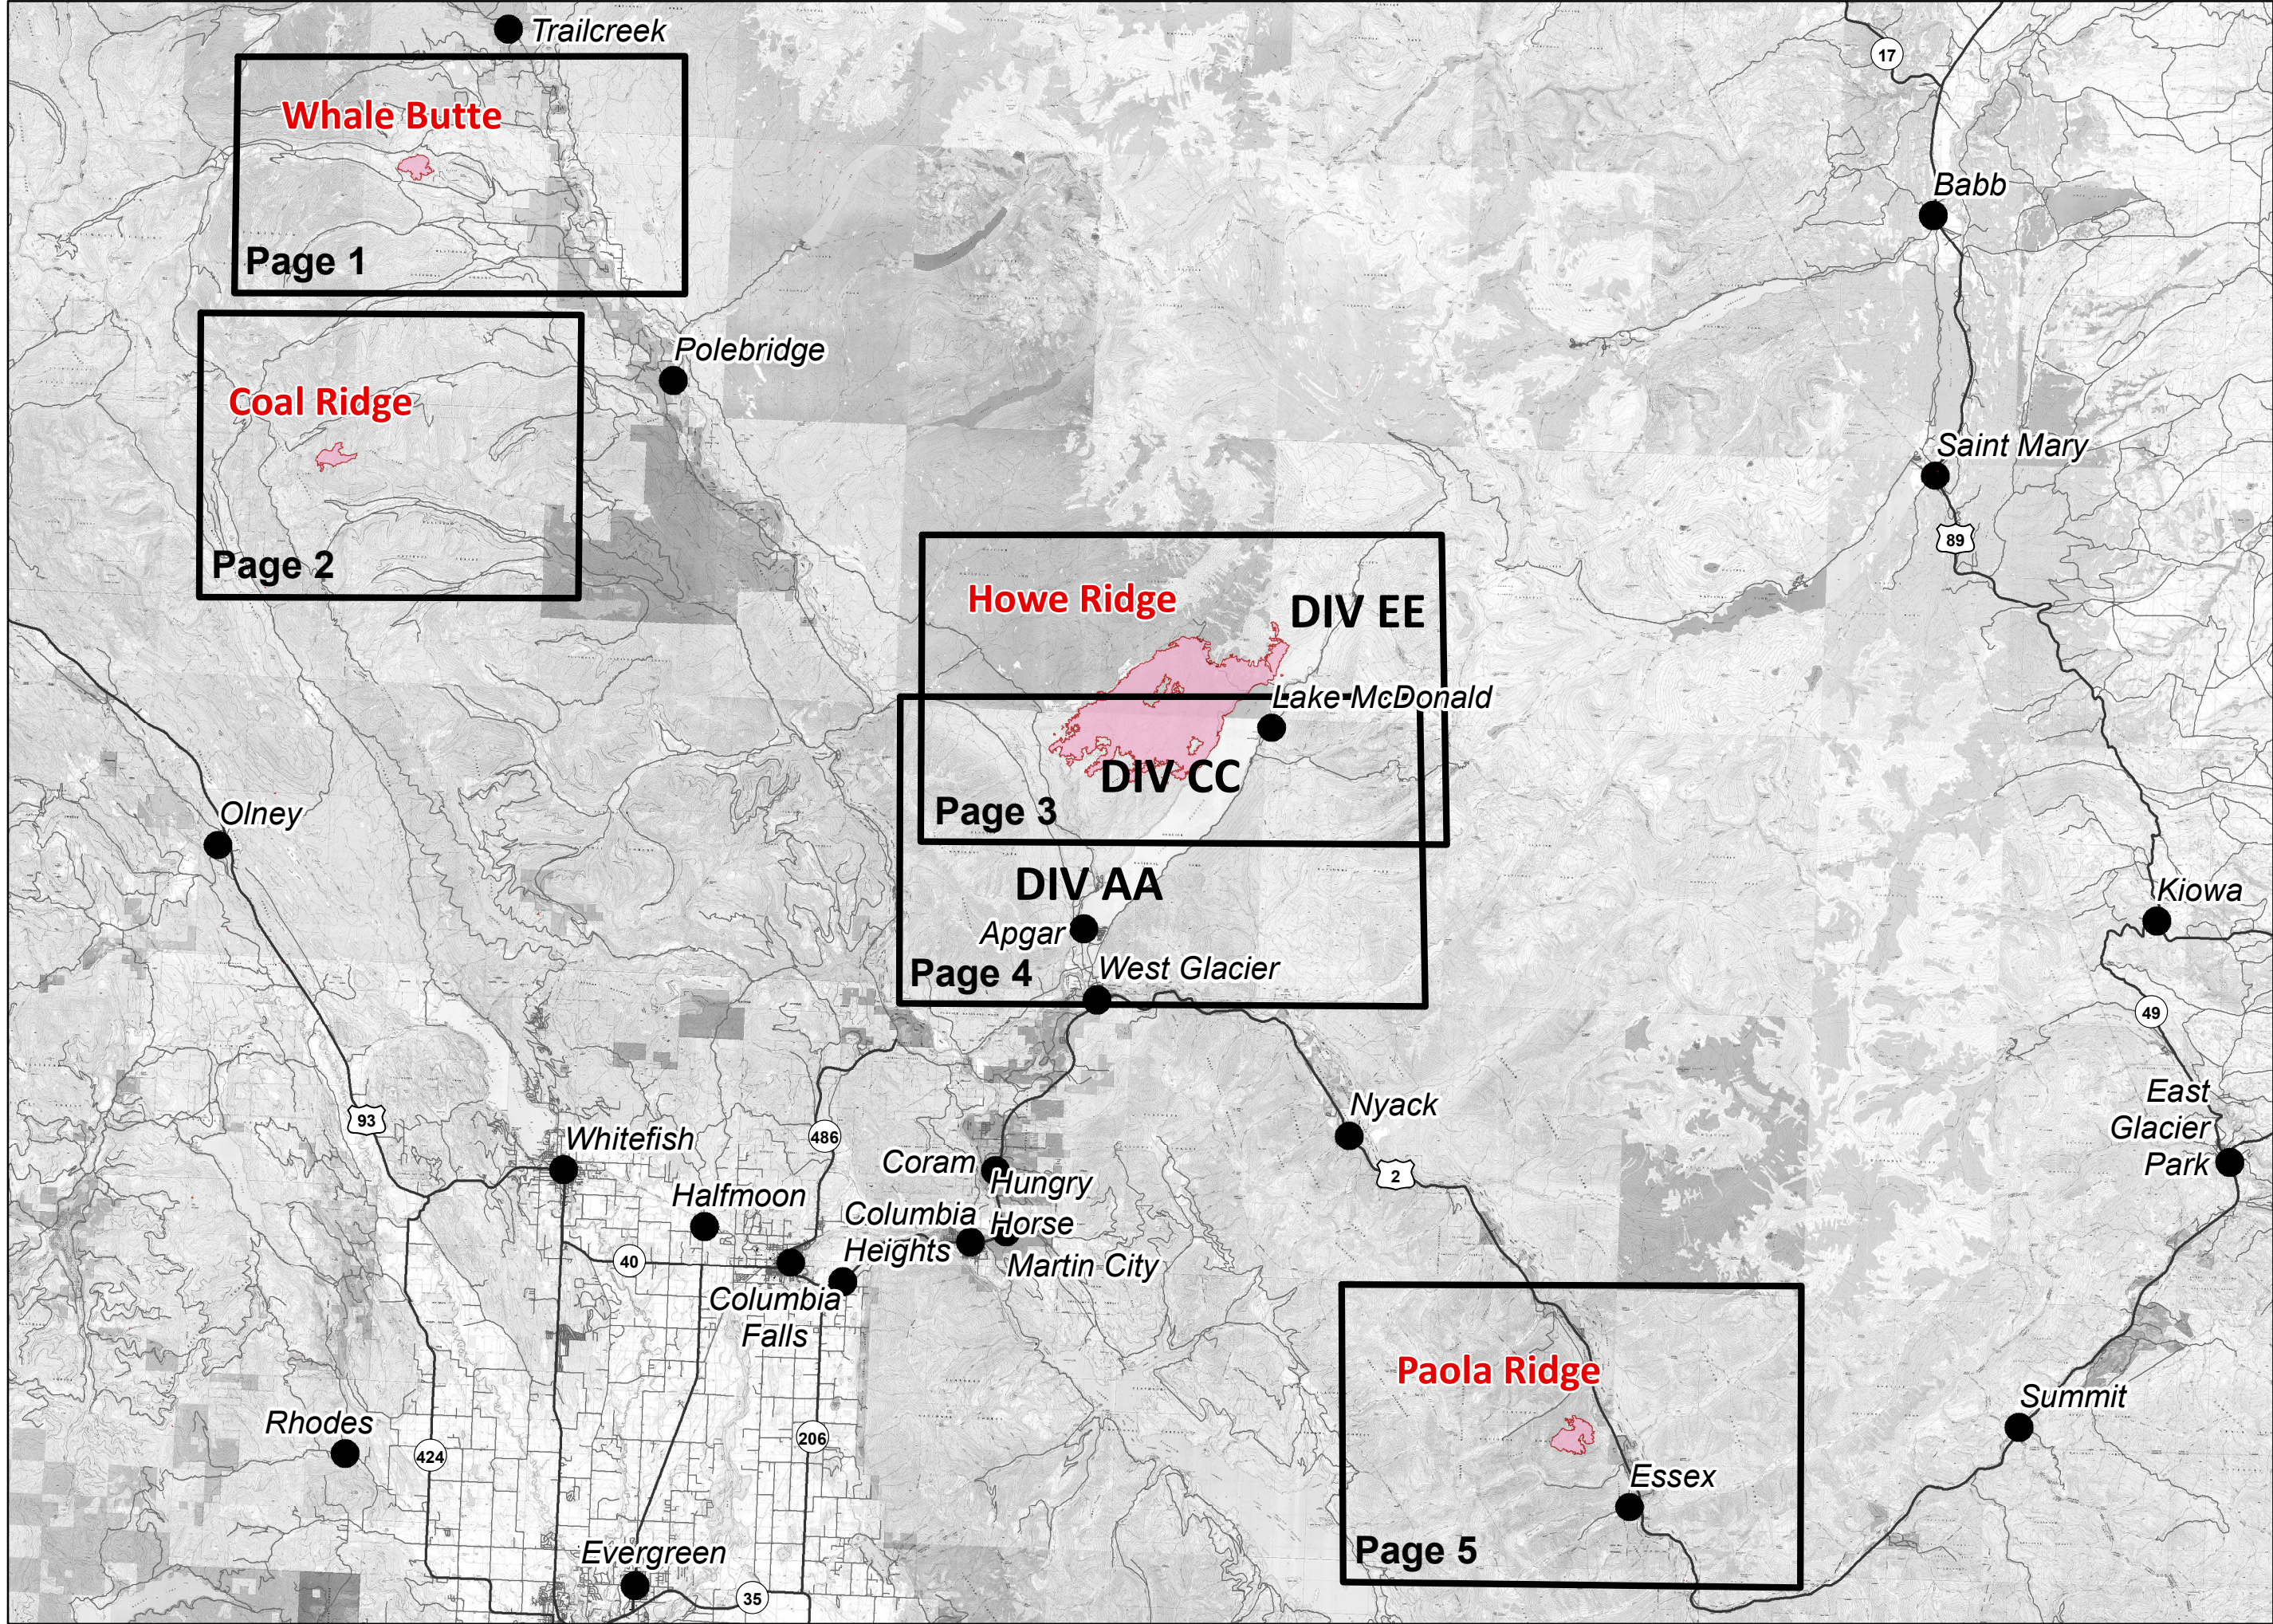

Howe Ridge - MT-GNP-369
Coal Ridge - MT-FNF-377
Paola Ridge - MT-FNF-374
Whale Butte - MT-FNF-384

8/22/2018 Day

IAP

Wildfire Daily Fire Perimeter

Coordinate System: NAD 1983 UTM Zone 12N
Datum: North American 1983
Prepared by: Admin
8/21/2018 2209 hrs