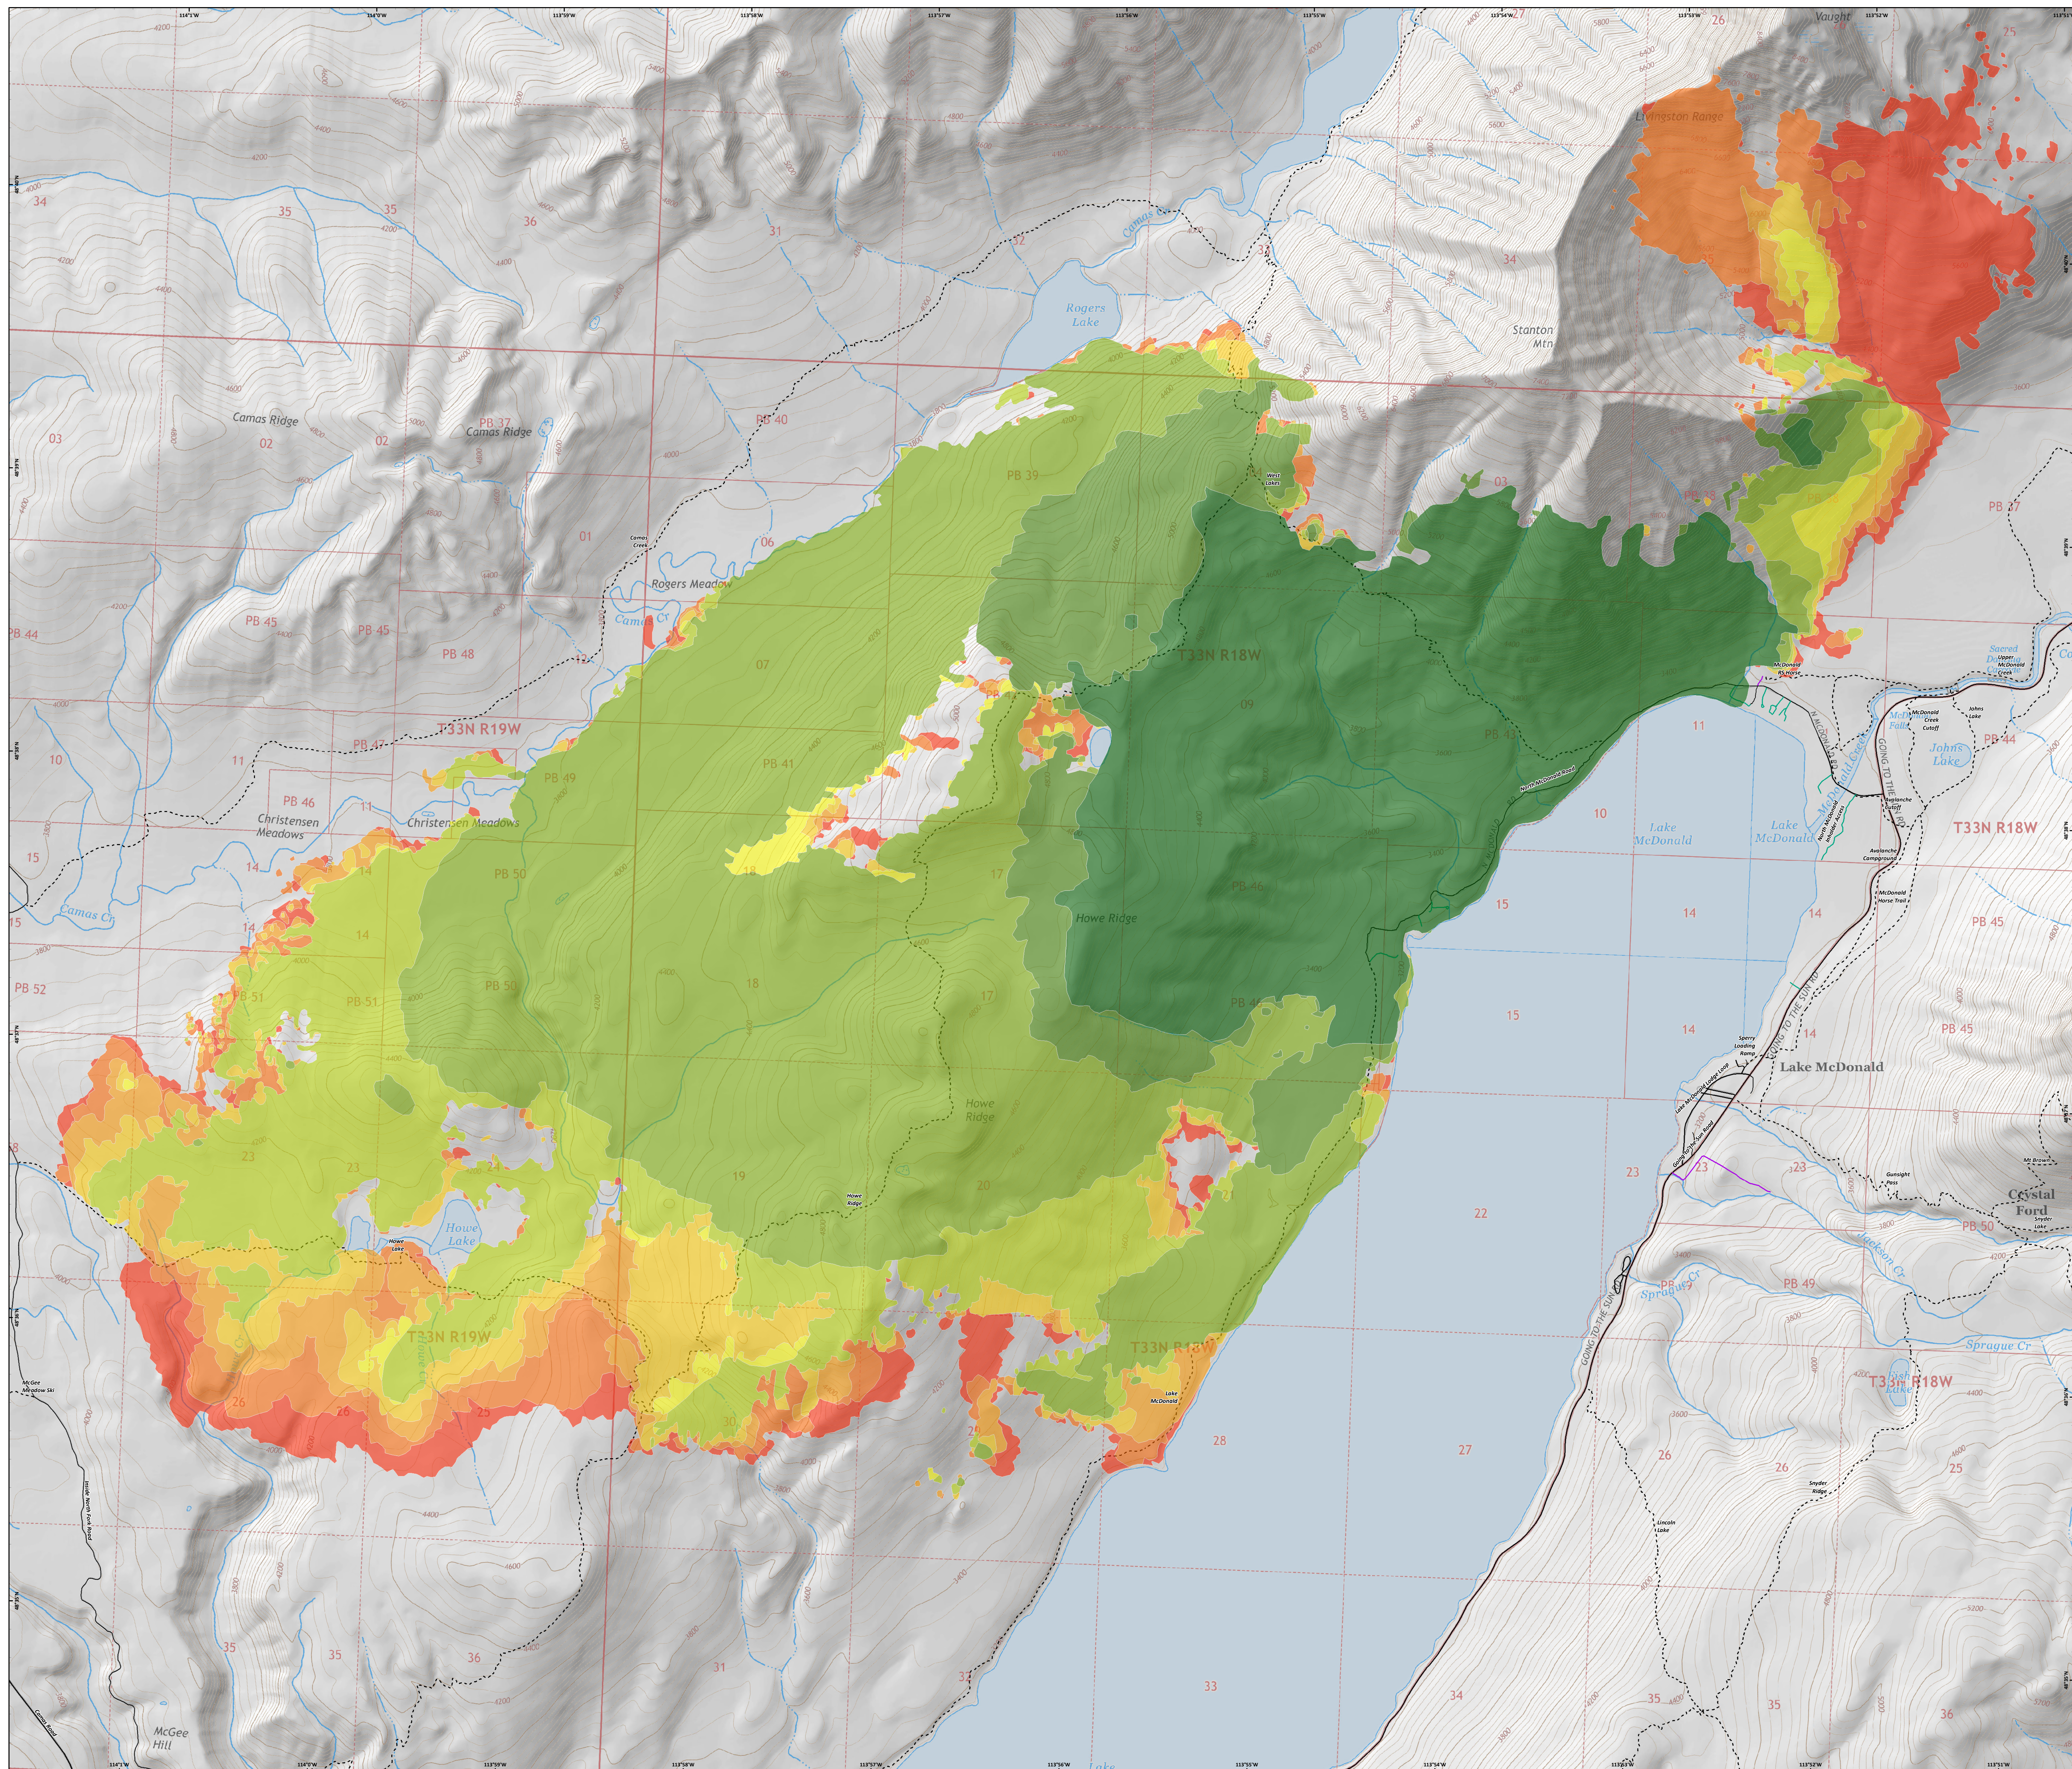

Howe Ridge

8/25/2018 Day

12,420 Acres
8/25/2018

Progression

Progression Date

- 2018-08-14 2578 growth ac, 2578 total ac
- 2018-08-16 921 growth ac, 3499 total ac
- 2018-08-19 4335 growth ac, 7835 total ac
- 2018-08-20 1675 growth ac, 9509 total ac
- 2018-08-21 163 growth ac, 9672 total ac
- 2018-08-22 651 growth ac, 10323 total ac
- 2018-08-23 479 growth ac, 10802 total ac
- 2018-08-24 716 growth ac, 11519 total ac
- 2018-08-25 901 growth ac, 12420 total ac

- Admin Road
- Primary Road
- Secondary Road
- Private Road
- GNP Trail