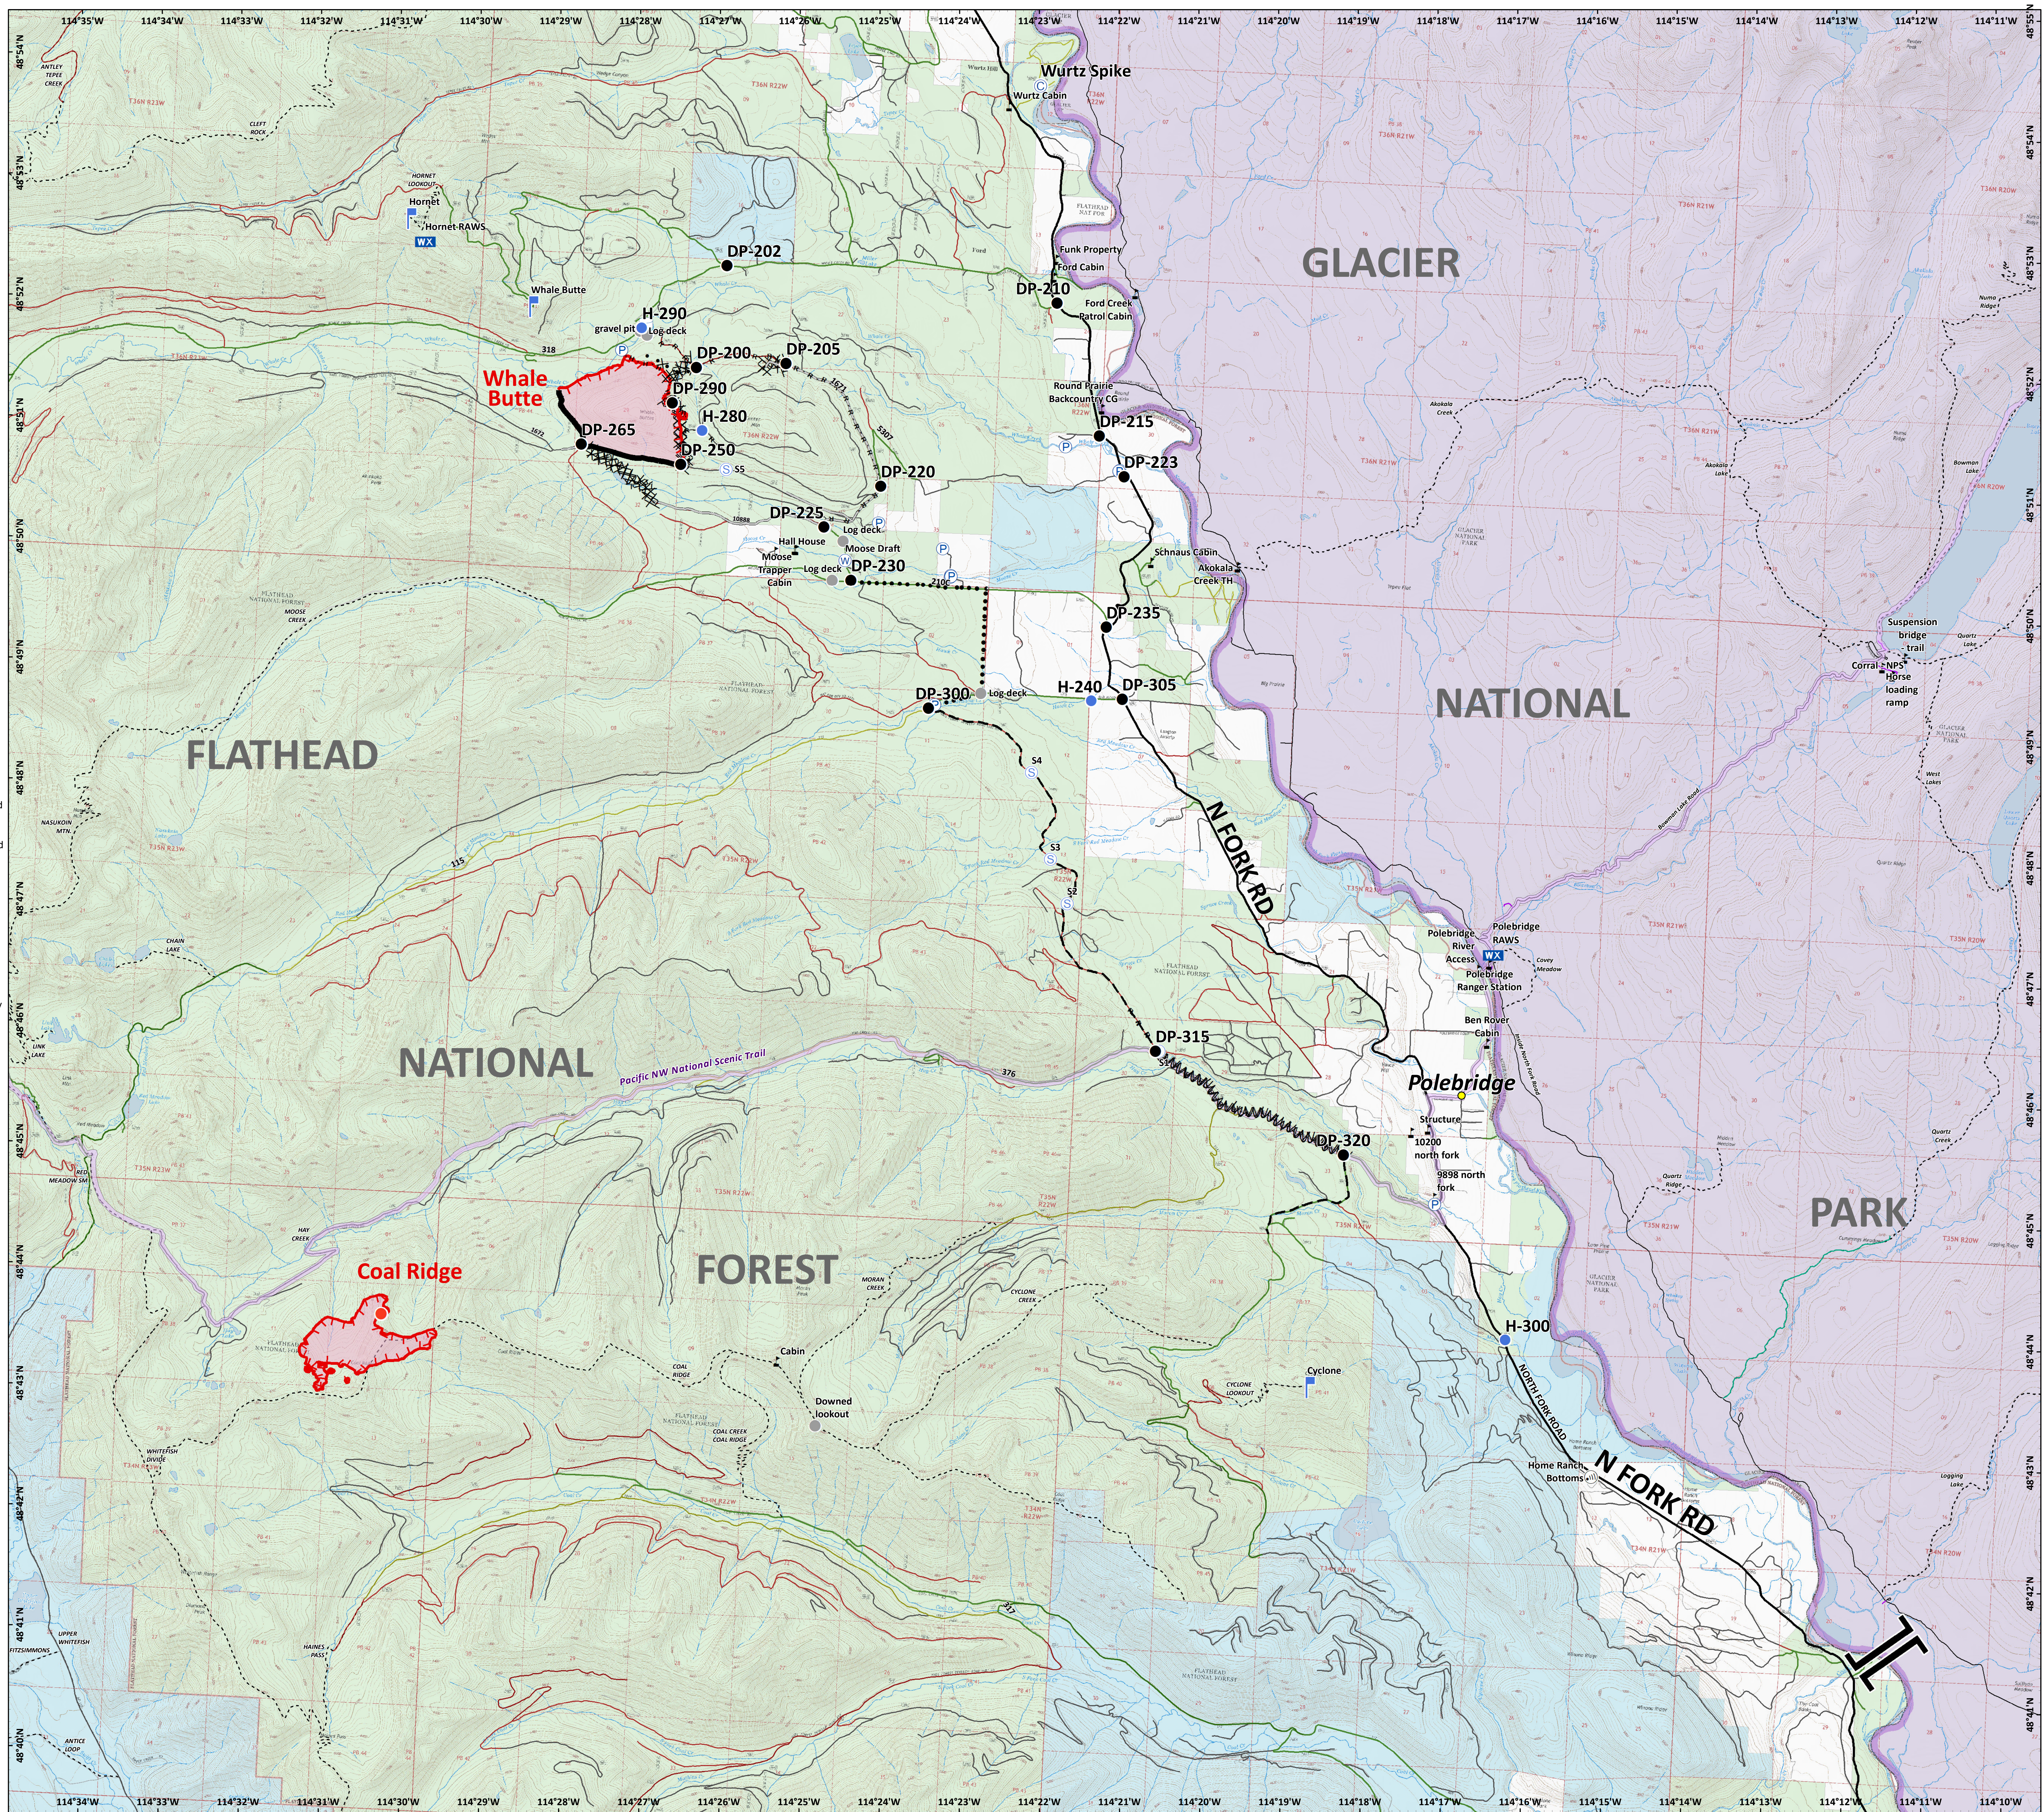

Whale Butte

MT-FNF-384

Approx 510 acres

8/26 1751hrs

Coal Ridge

MT-FNF-377

Approx 280 acres

8/24 2233hrs

Branch I

8/29 Day

- Camp
- Drop Point
- Helispot
- Hot Spot
- Internet Access
- Lookout
- Mobile Weather Unit
- Pump
- Staging Area
- Water Source
- Water Tank
- Value at Risk
- Other
- Branch Break
- Uncontrolled Fire Edge
- Completed Line
- Completed Dozer Line
- Completed Hand Line
- Road as Completed Line
- Access or Improved Road
- Proposed Dozer Line
- Fire Break Planned or Incomplete
- Planned Fire Line
- Planned Secondary Line
- Wildfire Daily Fire Perimeter
- Value at Risk
- Forest Service
- National Park Service
- Other
- Private
- State